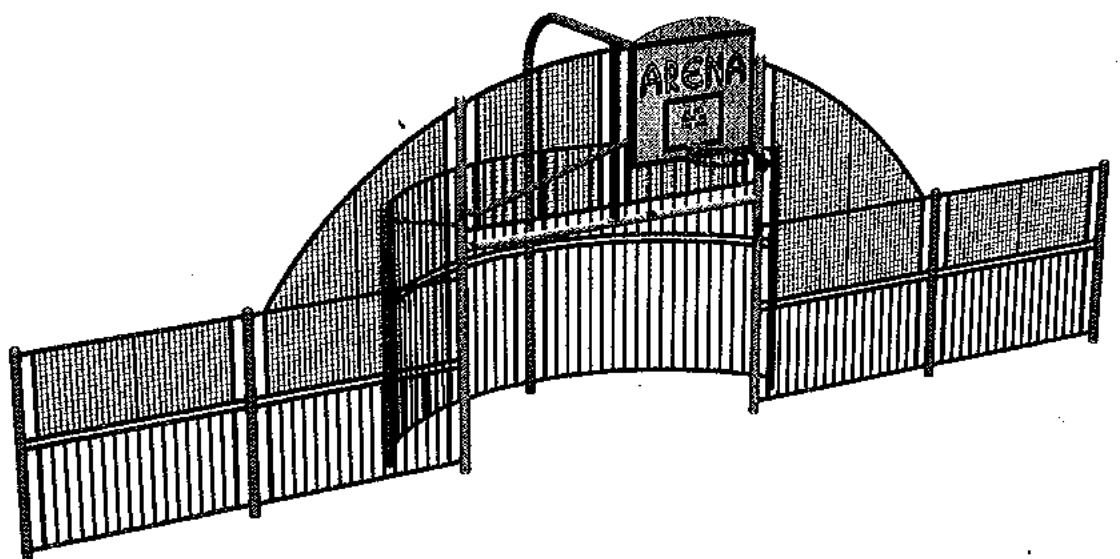

**DESIGN
SERVICE**
ON HAND FOR ADVICE
AND ASSISTANCE

END WALLS

PHILADELPHIA

MINIMUM PLAYING AREA ZONE
8.8m x 6.4m

INDIANA

MINIMUM PLAYING AREA ZONE
8.5m x 9.2m

UTAH

MINIMUM PLAYING AREA ZONE
8.8m x 12.3m