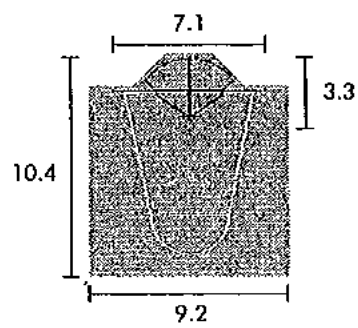

**DESIGN
SERVICE**
ON HAND FOR ADVICE
AND ASSISTANCE

END WALLS

PHILADELPHIA

MINIMUM PLAYING AREA ZONE
8.8m x 6.4m

Scale 1:500

INDIANA

MINIMUM PLAYING AREA ZONE
8.5m x 9.2m

Scale 1:500

UTAH

MINIMUM PLAYING AREA ZONE
8.8m x 12.3m

Scale 1:500

BLESSINGTON 130.411