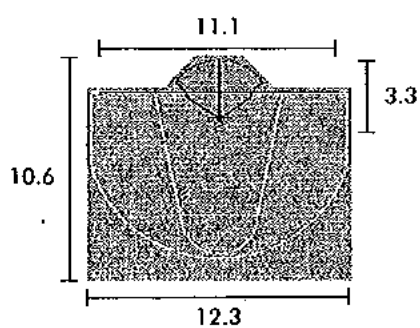

**DESIGN
SERVICE**
ON HAND FOR ADVICE
AND ASSISTANCE

END WALLS

PHILADELPHIA

MINIMUM PLAYING AREA ZONE
8.8m x 6.4m

Scale 1:500

INDIANA

MINIMUM PLAYING AREA ZONE
8.5m x 9.2m

Scale 1:500

UTAH

MINIMUM PLAYING AREA ZONE
8.8m x 12.3m

Scale 1:500

BLESSINGTON 130.411