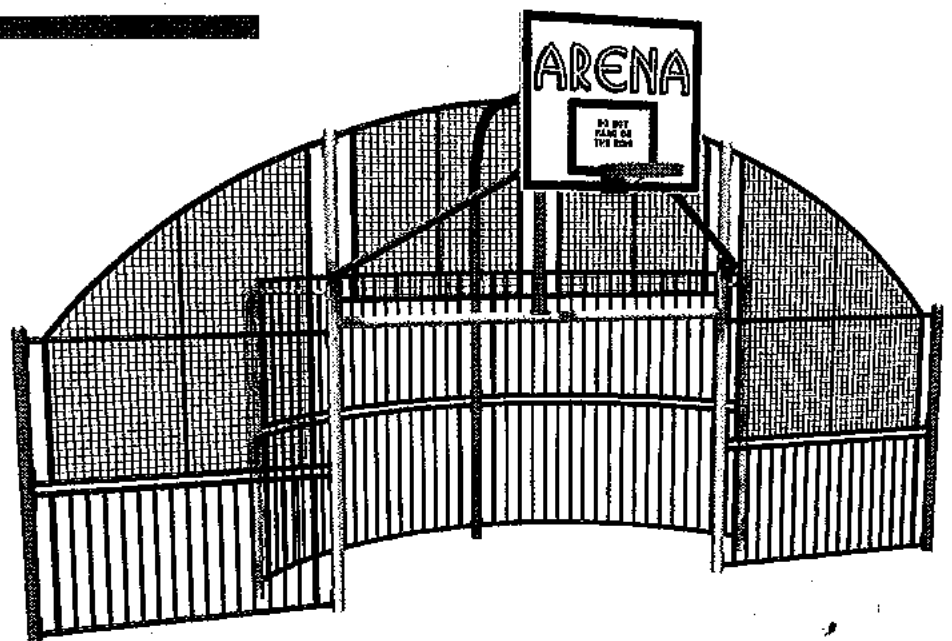

ARENA MEETING POINT

The seating zone for teenagers

Arena® Meeting Point is an extension of our Arena® Sports System. Eye-catching and durable, Meeting Point is a seating and meeting 'hang around' zone for teenagers in parks and sports or play areas and also provides good value general seating in all public areas.

Arena® Meeting Point has individual lean-back seat segments with canopy roots which can be linked together to form a semi-circular arrangement of 1, 2, 3, 4 or 5 seats. All-steel, highly durable and requiring minimal maintenance, Meeting Point is proving to be a popular sight in all sorts of public areas.

**DESIGN
SERVICE**
ON HAND FOR ADVICE
AND ASSISTANCE

END WALLS

PHILADELPHIA

MINIMUM PLAYING AREA ZONE
8.8m x 6.4m

Scale 1:500

INDIANA

MINIMUM PLAYING AREA ZONE
8.5m x 9.2m

Scale 1:500