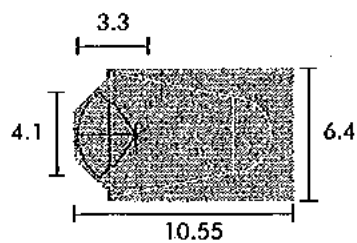

Product Information Table Key

■ For some of the Meeting Points two figures are quoted for the minimum concrete foundations which will depend on soil conditions. Full installation instructions are available.

**DESIGN
SERVICE**
ON HAND FOR ADVICE
AND ASSISTANCE

END WALLS

PHILADELPHIA

MINIMUM PLAYING AREA ZONE
8.8m x 6.4m

Scale 1:500

INDIANA

MINIMUM PLAYING AREA ZONE
8.5m x 9.2m

Scale 1:500

UTAH

MINIMUM PLAYING AREA ZONE
8.8m x 12.3m

Scale 1:500

BLESSINGTON 130.411