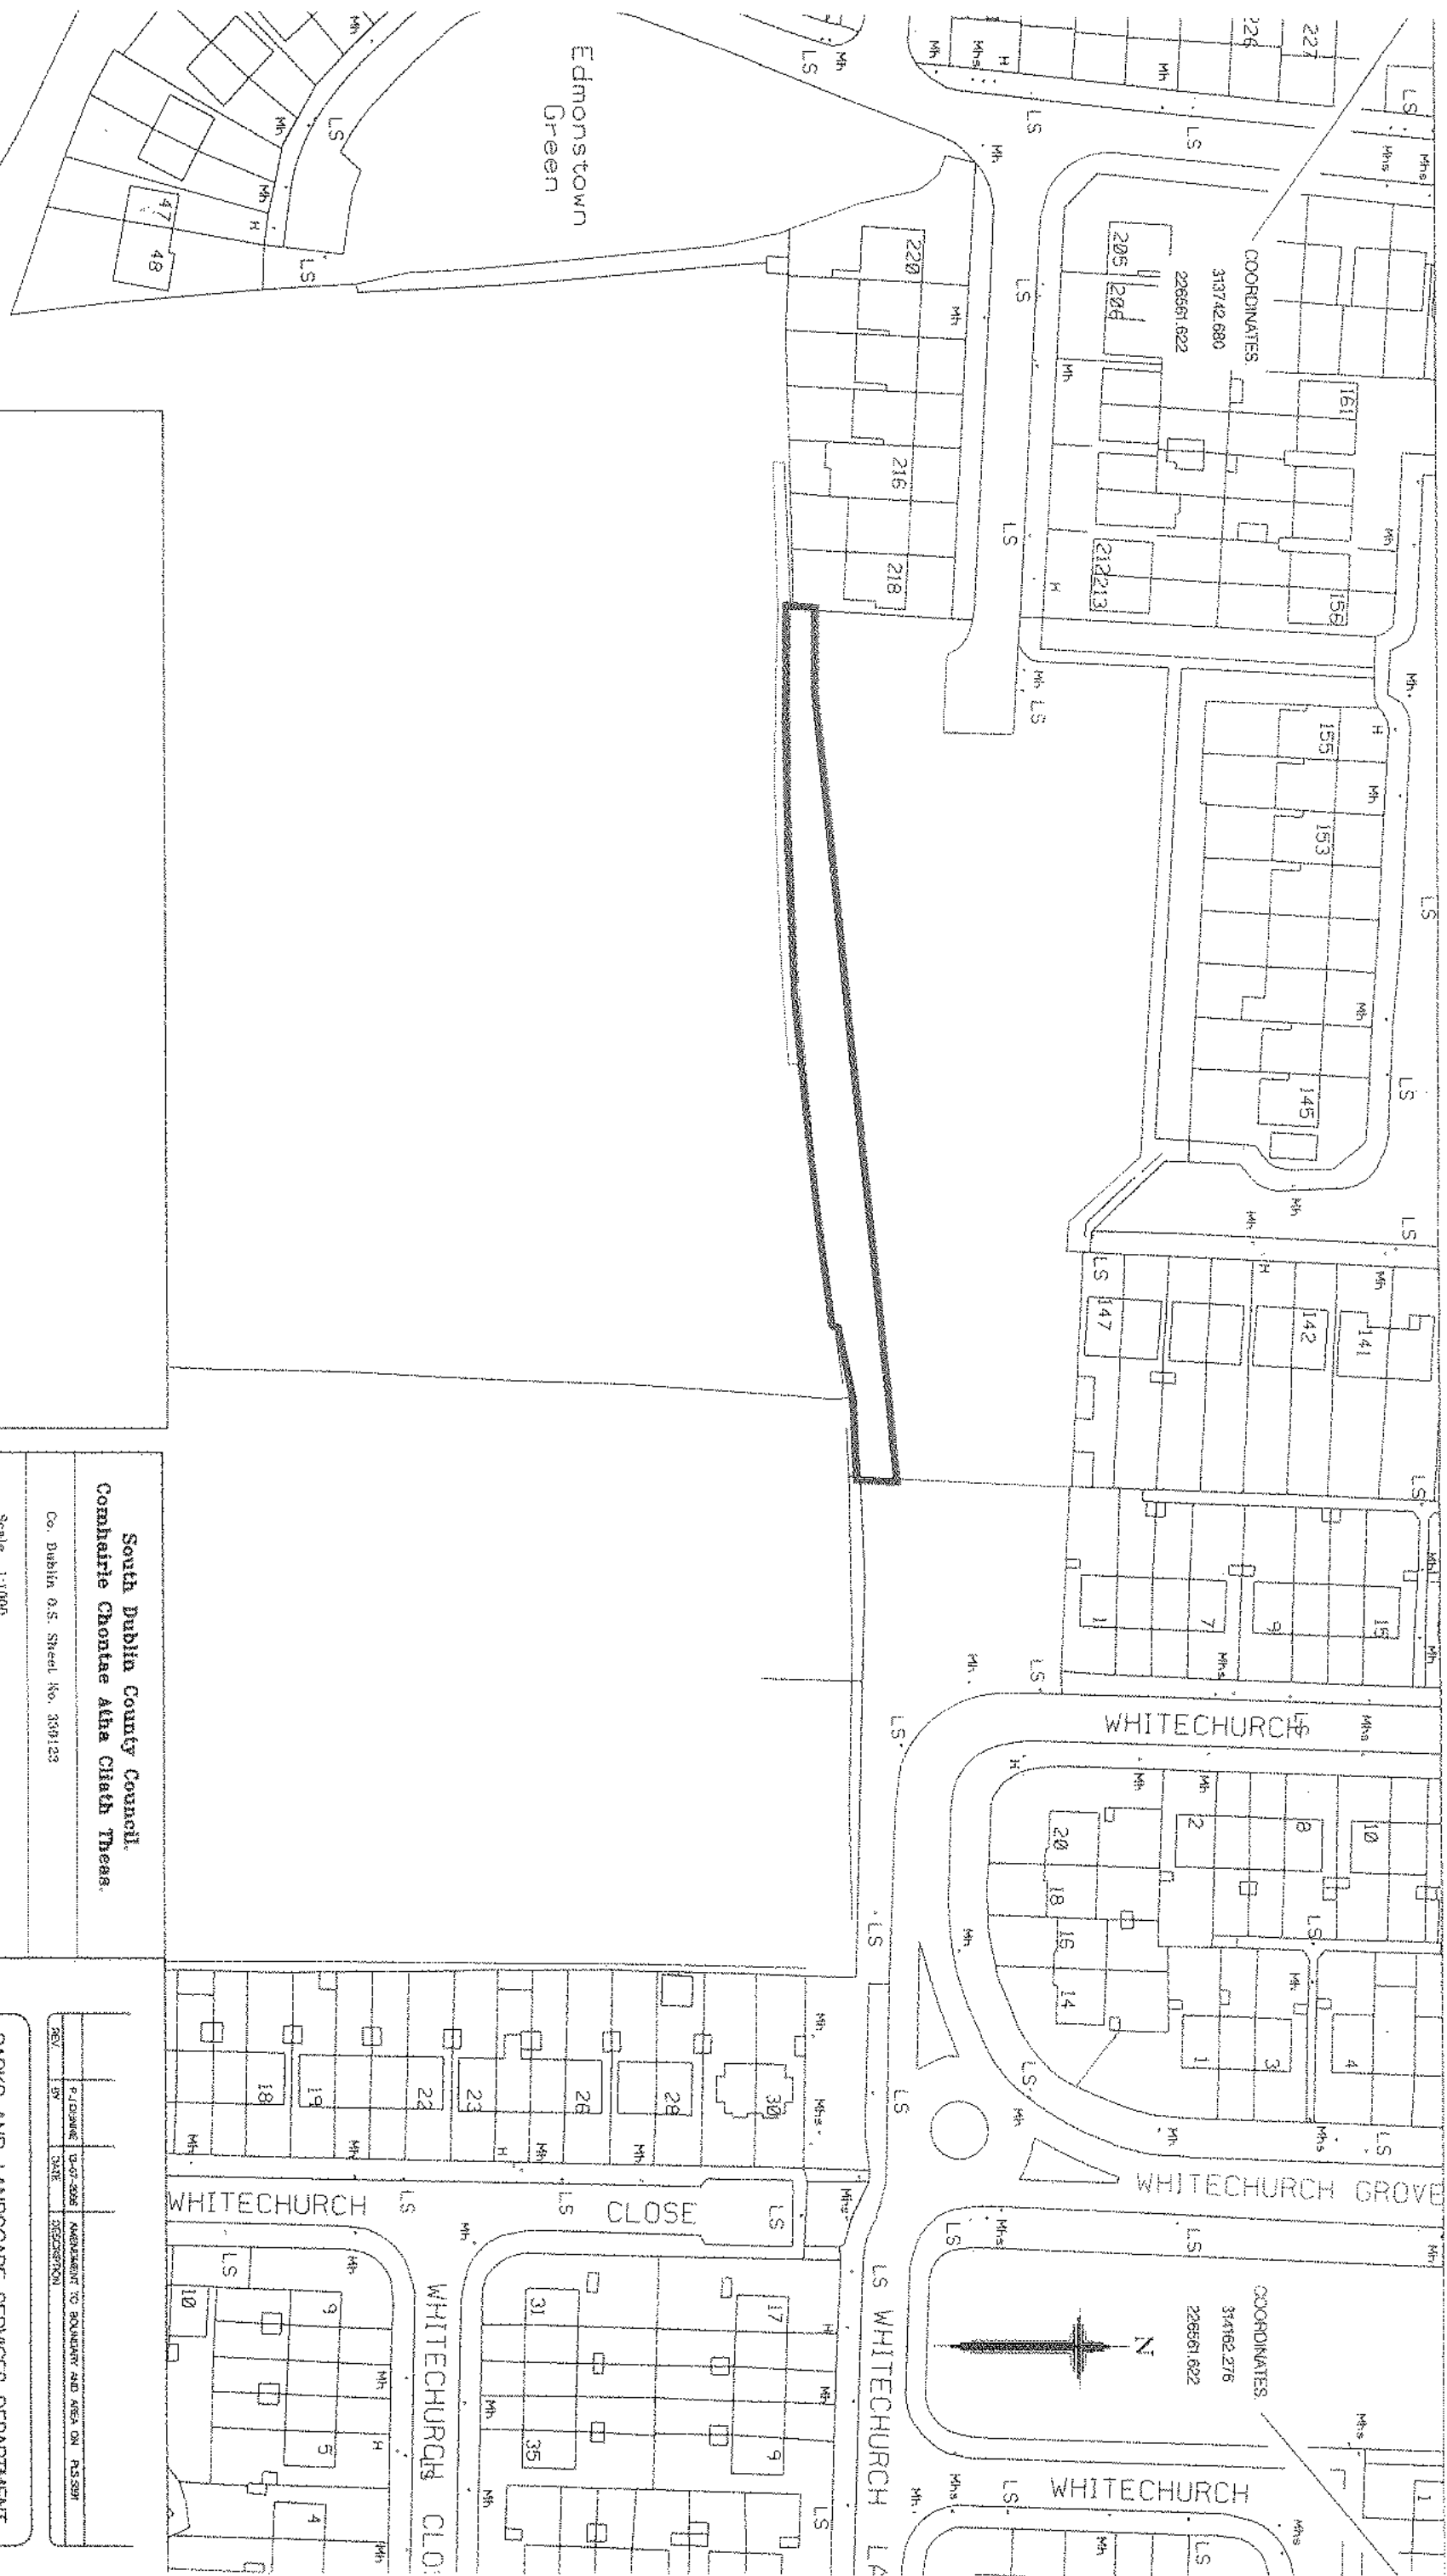

COORDINATES  
313742.680  
226561.822

TOTAL AREA = 826 SQ. M. APPROX.

NOTE: LOCATION OF LAND FOR DISPOSAL IS BASED ON INFORMATION SUPPLIED BY DATUM SURVEYS IN DRAWING NO. 22/99/01.

South Dublin County Council.  
Comhairle Chontae Alba Chath. Theas.

Co. Dublin O.S. Sheet No. 330123

Scale 1:1000

This map is certified to be computer generated by South Dublin County Council from Ordnance Survey Digital Map Base. Non-Ordnance Survey detail where applicable is shown in green lines.

Signed: *[Signature]*  
PETER J. DUNN  
ACTING SENIOR EXECUTIVE INSPECTOR  
Date: 13-7-06

REV	PLANNING DATE	DESCRIPTION
001	04-07-2006	PRELIMINARY TO BOUNDARY AND AREA ON P.L.S. 5091a

PARKS AND LANDSCAPE SERVICES DEPARTMENT

TELEPHONE: 448022 SOUTH DUBLIN COUNTY COUNCIL  
FAX NO: 448036 TOWN CENTRE TALLAGHT DUBLIN 24

SENIOR PARKS SUPERINTENDENT Dr. Casey Bayler

LOCATION	EDMONSTOWN GOLF COURSE		
TITLE	PROPOSED DISPOSAL OF LAND		
FOUR	REF: SSA 506	SCALE 1:1000	DRAWING NUMBER: P.L.S. 5091a
DRAWN P.J.D.	DATE 13-07-06	0.5 SHEET	OF 2 SHEETS