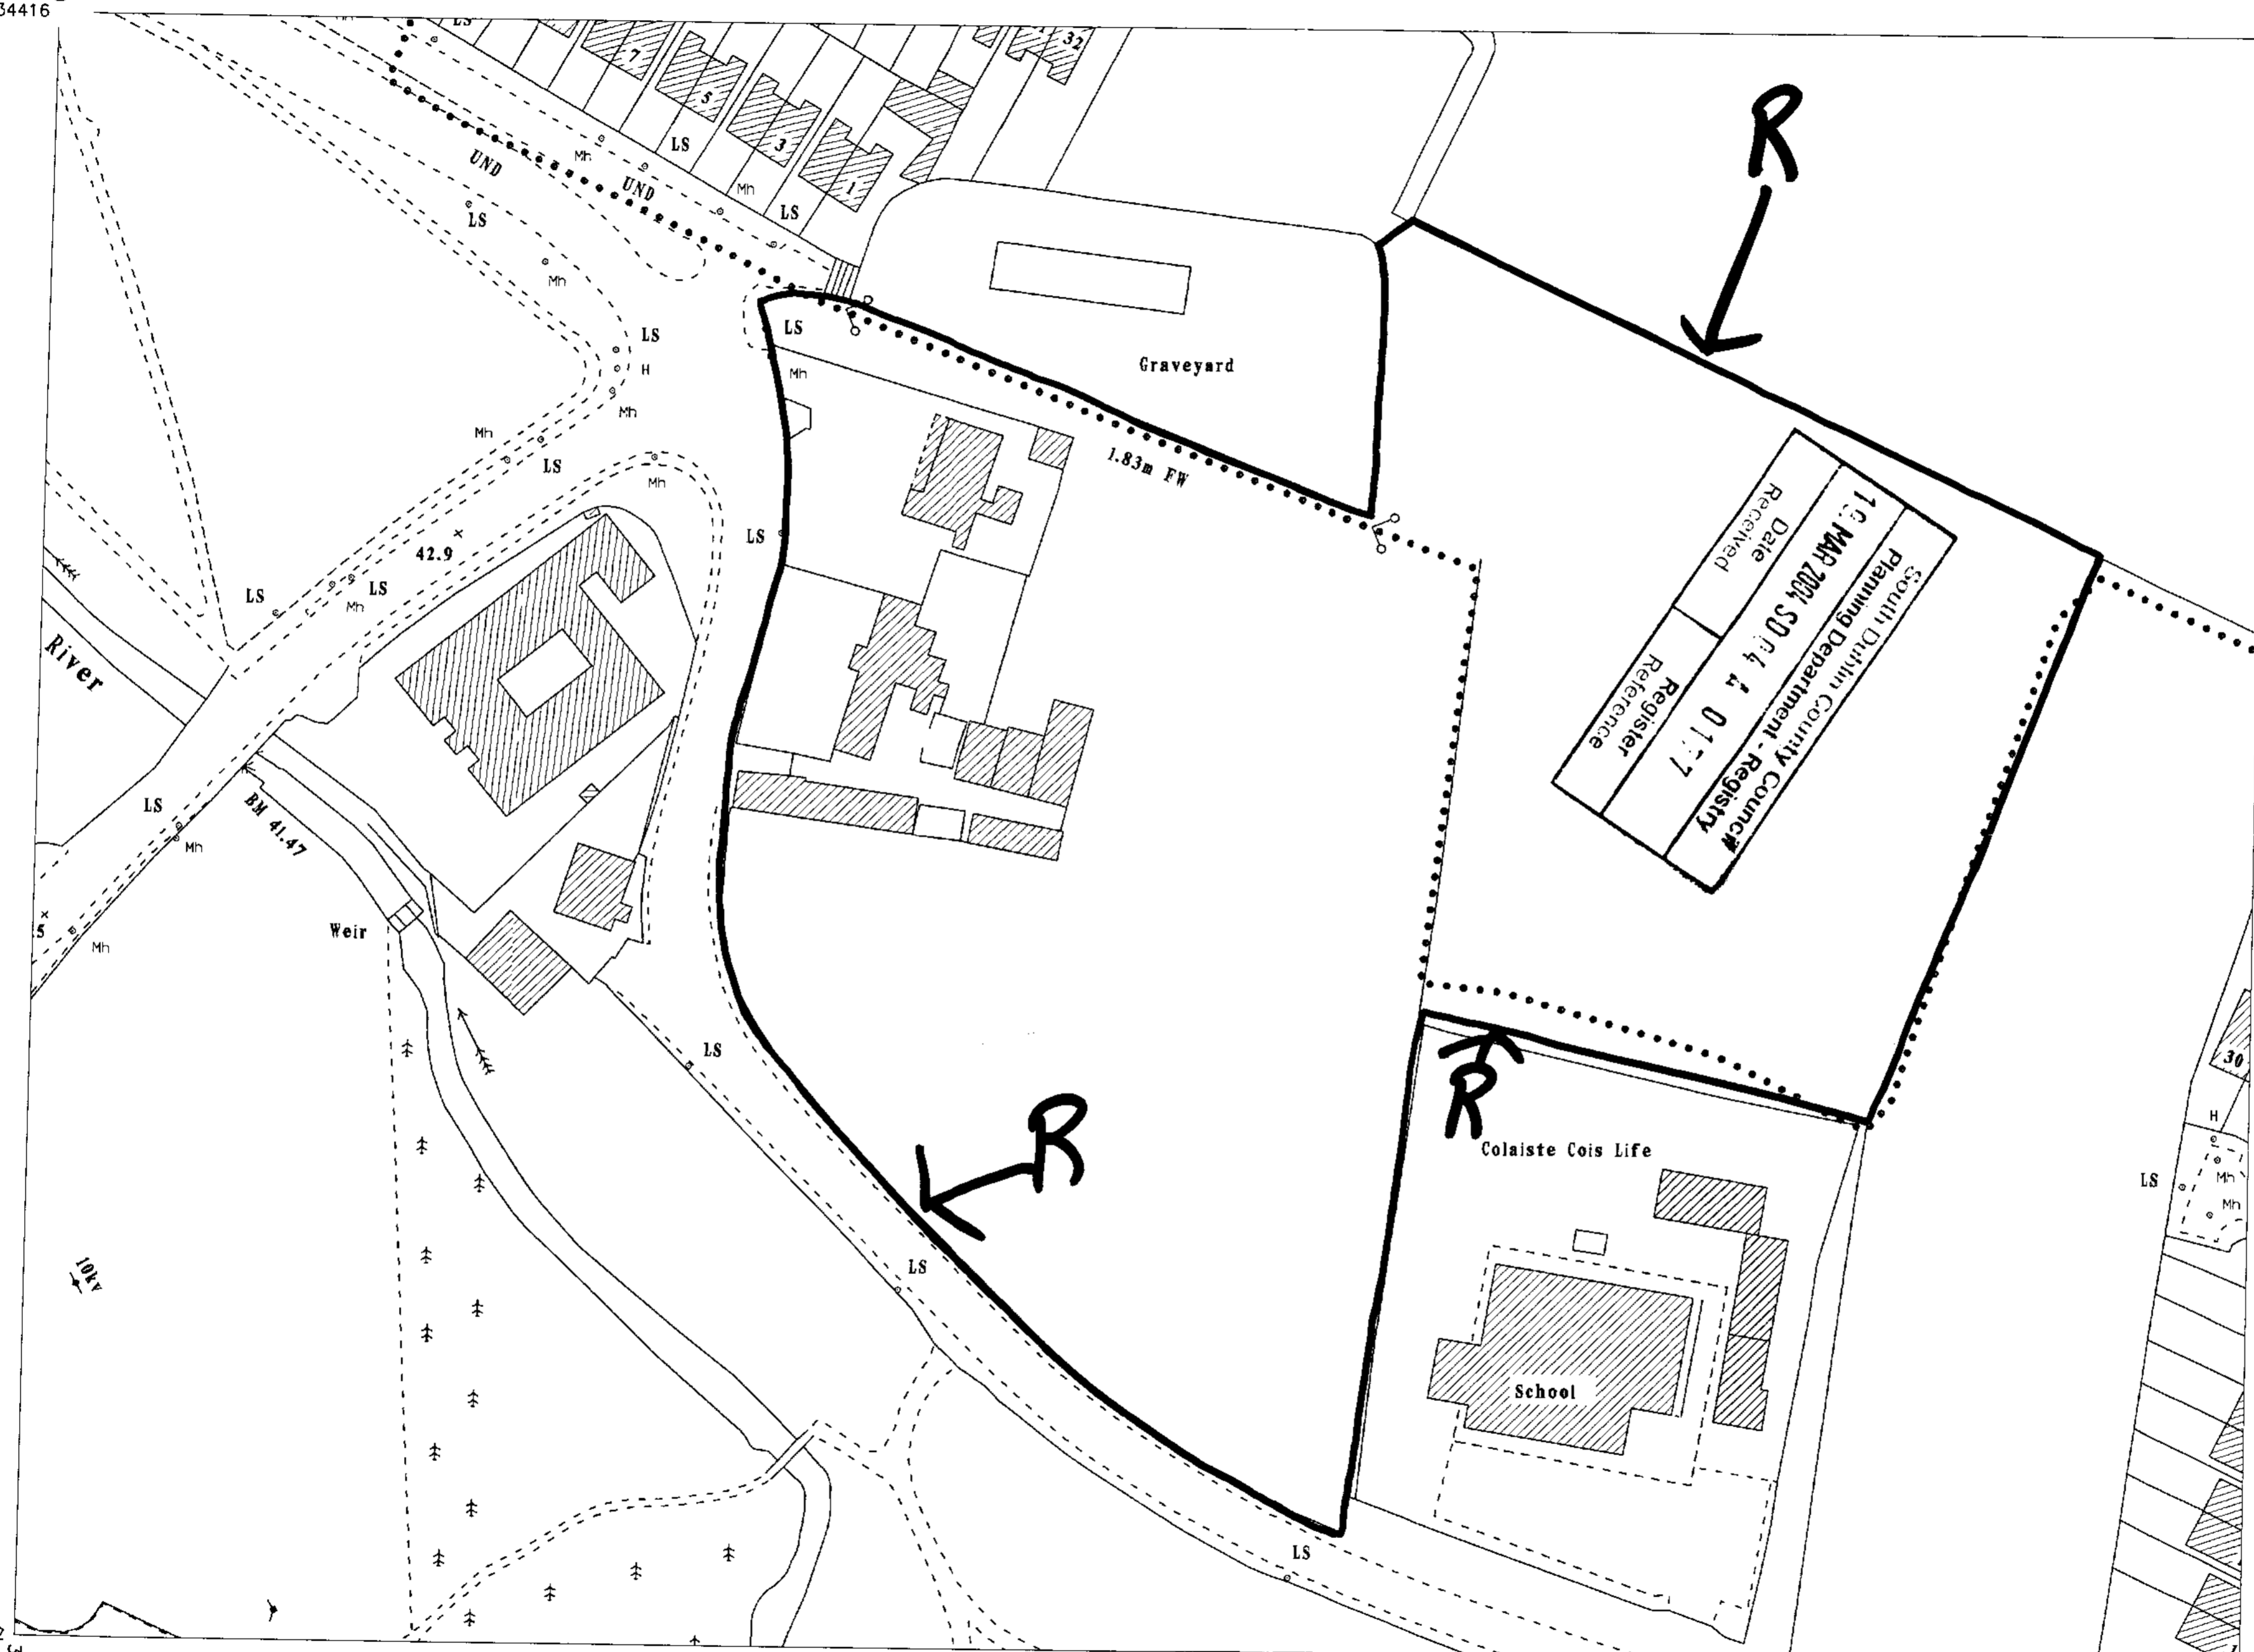

Surveyed 1986 - 1998
 Revised 2003 - 2003
 Levelled 1981 - 1992

Urban PLACE Map

303929
234416
234172

304259
234416
234172

DESCRIPTION

MAP SCALES

1:1000
 3260-10 3261-01
 3261-06 3260-05

Printed by the National Map Centre,
 34 Aungier Street Dublin 2
 On behalf of Ordnance Survey Ireland
 Sáraíonn atáirgeadh neamhúdaraithe cóipcheart
 Shuirbhéireacht Ordánais Éireann agus
 Rialtas na hÉireann.
 Unauthorised reproduction infringes Ordnance
 Survey Ireland and Government of Ireland
 copyright.

© Suirbhéireacht Ordánais Éireann, 2003
 © Ordnance Survey Ireland, 2003

Scale: - 1:1000
 Scála: - 1:1000

Plot Ref. No. 24561_2_4
 Plot Date 18-MAR-2004