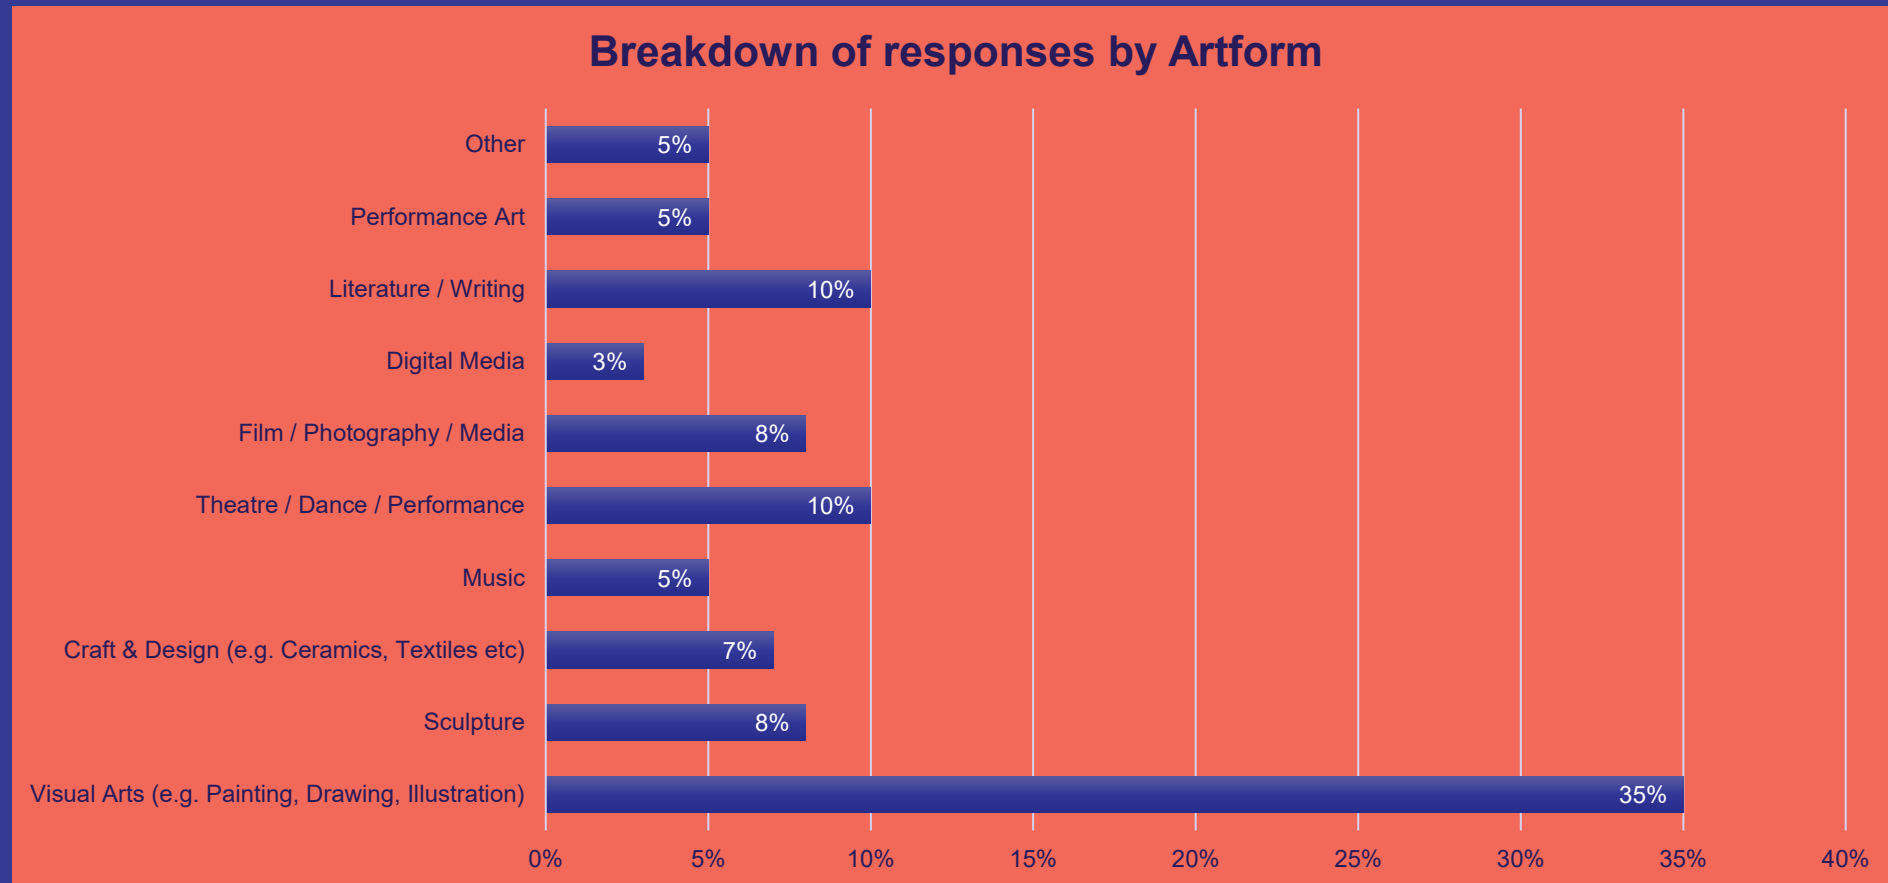

Artist Workspace & Practical Needs Survey 2026

*Other artforms listed included Socially-engaged art practice, Resin Art, Mixed Media, Fiber Art, Netsuke, Comedy, Community Engagement, Installation, and Education & Workshops