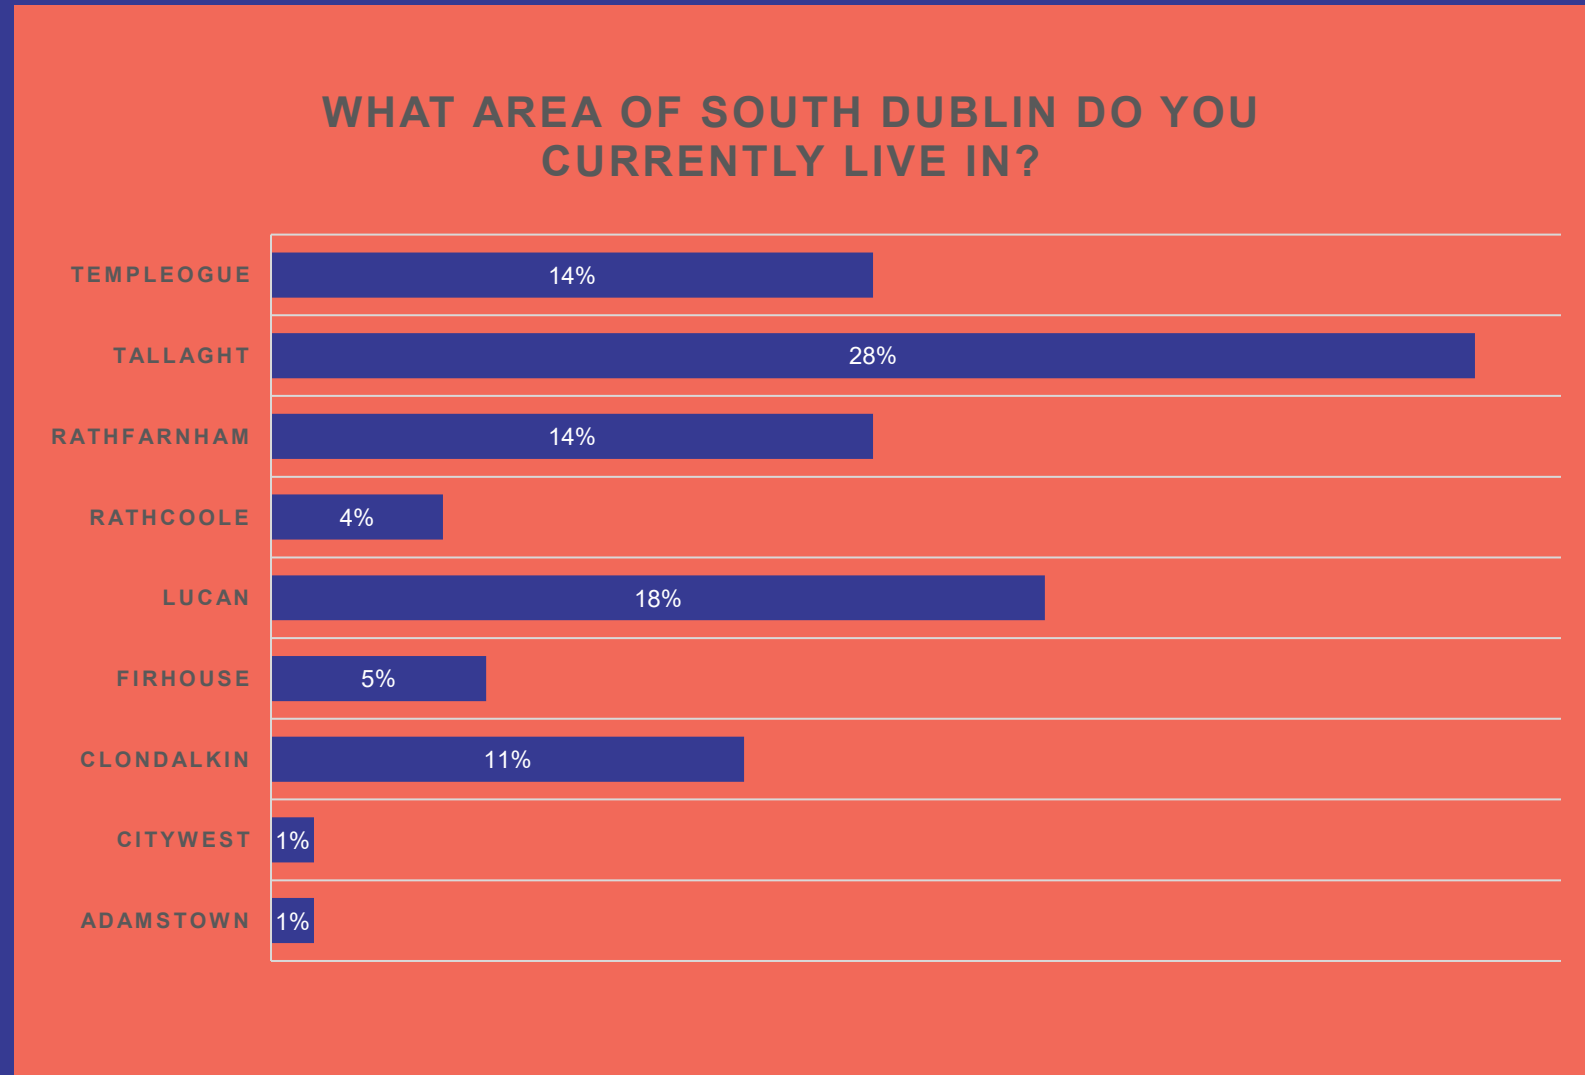

72 responses were received from artists living in South Dublin from the following areas: