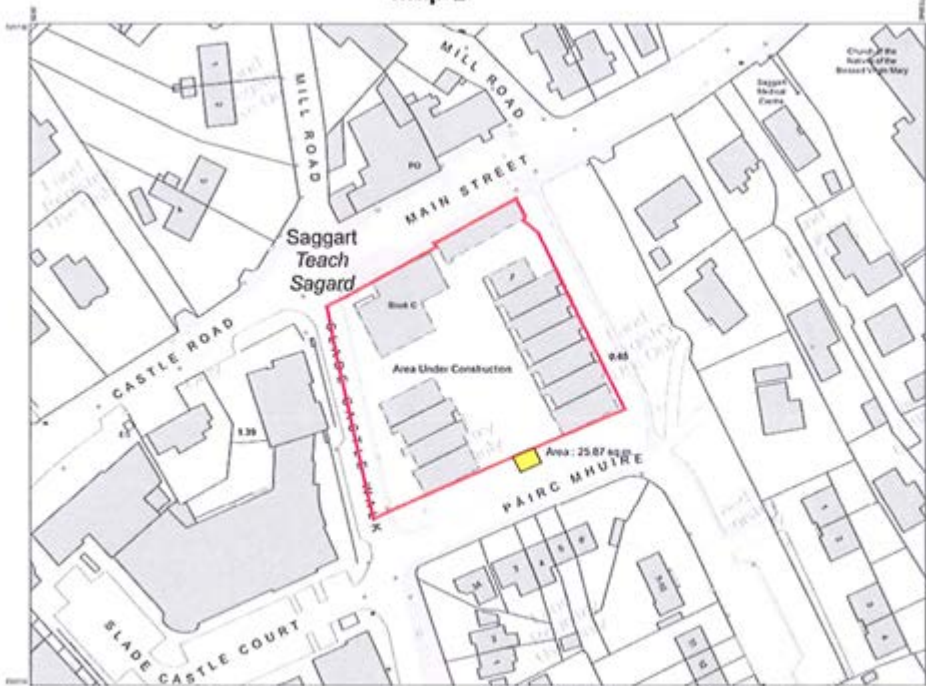

Map 2

Tailte
Éireann

Church of the
Holy Spirit
Blessed Virgin Mary

**CENTRE
COORDINATES:**
ITM 703724 726644

PUBLISHED: 12/03/2025
ORDER NO.: 50454230_1

MAP SERIES: 1:1,000
MAP SHEETS: 3388 25

Radio Telecom
Date: 08/12/2025
CDP Architecture,
No. 4, The Mall, Main Street, Lucan
Village, Co. Dublin, K76V9R6

COMPILED AND PUBLISHED BY:
Tailte Éireann,
Phoenix Park,
Dublin 8,
Ireland.
D08P6E4

www.tailte.ie

©Tailte Éireann, 2025.
All rights reserved.

OUTPUT SCALE: 1:1,000

- SITE BOUNDARY
- AREA OF EXAMINATION FOR
  RIGHT OF WAY - 25.07 sqm