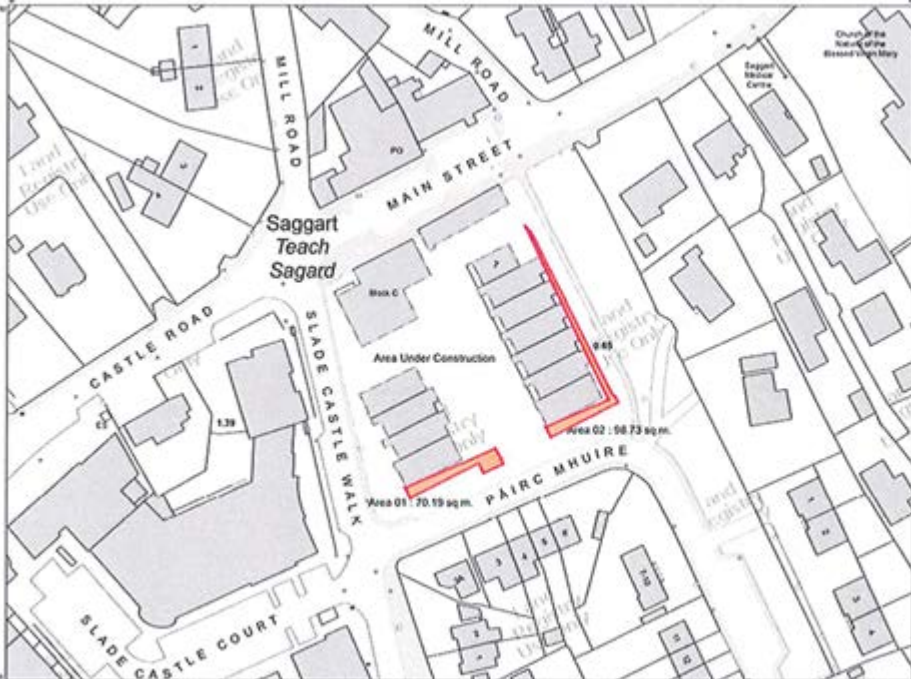

Map 1

Tailte
Éireann

Saggart
Shoe Centre

Saggart
Teach
Sagard

Box C

Area Under Construction

Area 02 : 58.73 sq.m.

Area 01 : 70.19 sq.m.

Wood
Pond
Park

OUTPUT SCALE: 1:1,000

CENTRE COORDINATES:
ITM: 703726,726644

PUBLISHED: 12/03/2025

ORDER NO.: 50454200_1

MAP SERIES: 1:1,000

MAP SHEETS: 3388-25

Paula Triceo
Date: 08/12/2025
CDP Architecture,
No. 4, The Mall, Main Street, Lucan
Village, Co. Dublin, K78V9R5

COMPILED AND PUBLISHED BY:
Tailte Éireann,
Phoenix Park,
Dublin 8,
Ireland
00F664

www.tailte.ie

©Tailte Éireann, 2025.
All rights reserved.

**TOTAL AREA TO BE
ACQUIRED FROM THE
COUNCIL - 168.92 sq.m.**