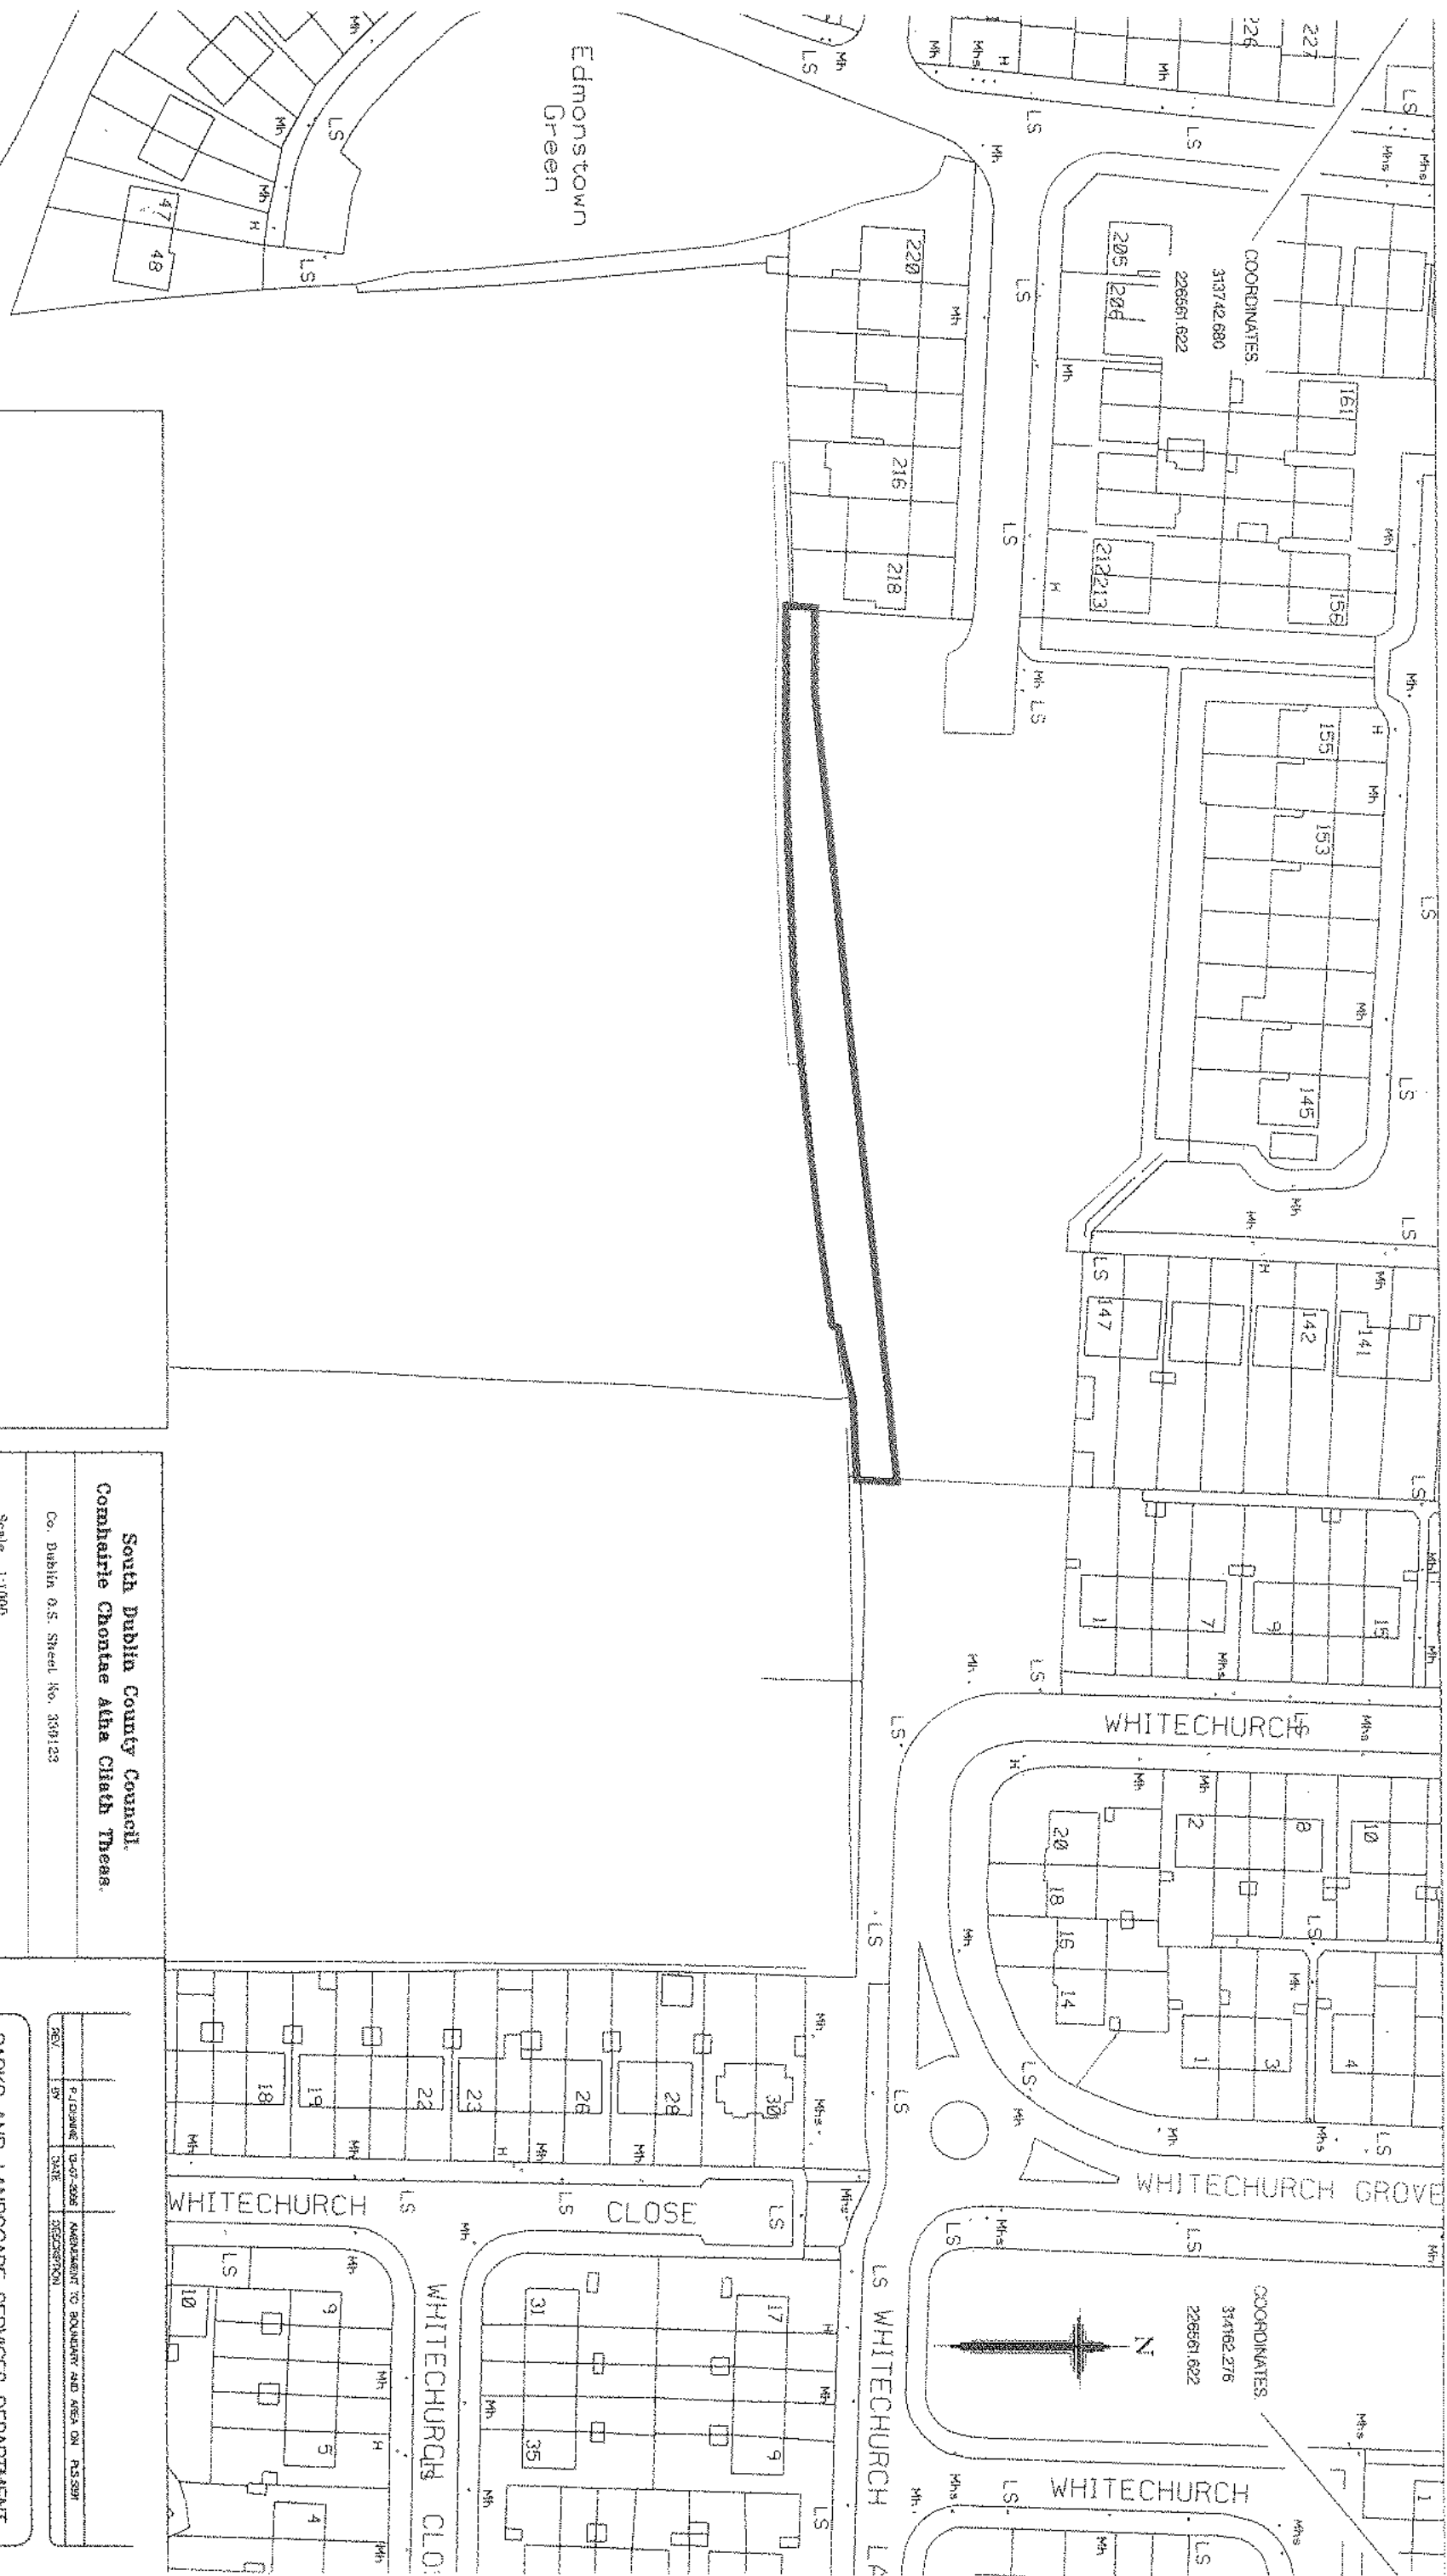

COORDINATES:  
313742.680  
226561.822

TOTAL AREA = 826 SQ. M. APPROX.

NOTE: LOCATION OF LAND FOR DISPOSAL IS BASED ON INFORMATION  
SUPPLIED BY DATUM SURVEYS IN DRAWING NO. 22/99/01.

South Dublin County Council.  
Comhairle Chontae Alba Chath. Theas.

Co. Dublin O.S. Sheet No. 330123

Scale 1:1000

This map is certified to be computer generated by  
South Dublin County Council from  
Ordnance Survey Digital Map Base.  
Non-Ordnance Survey detail where applicable  
is shown in green lines.

SENIOR PARKS SUPERINTENDENT Dr. Casey Bayler

LOCATION	EDMONSTOWN GOLF COURSE		
TITLE	PROPOSED DISPOSAL OF LAND		
FOUR	REF: SSA 506	SCALE 1:1000	DRAWING NUMBER: PLS.5091a
DRAWN P.J.D.	DATE 13-07-05	0.5 SHEET	OF 2 SHEETS