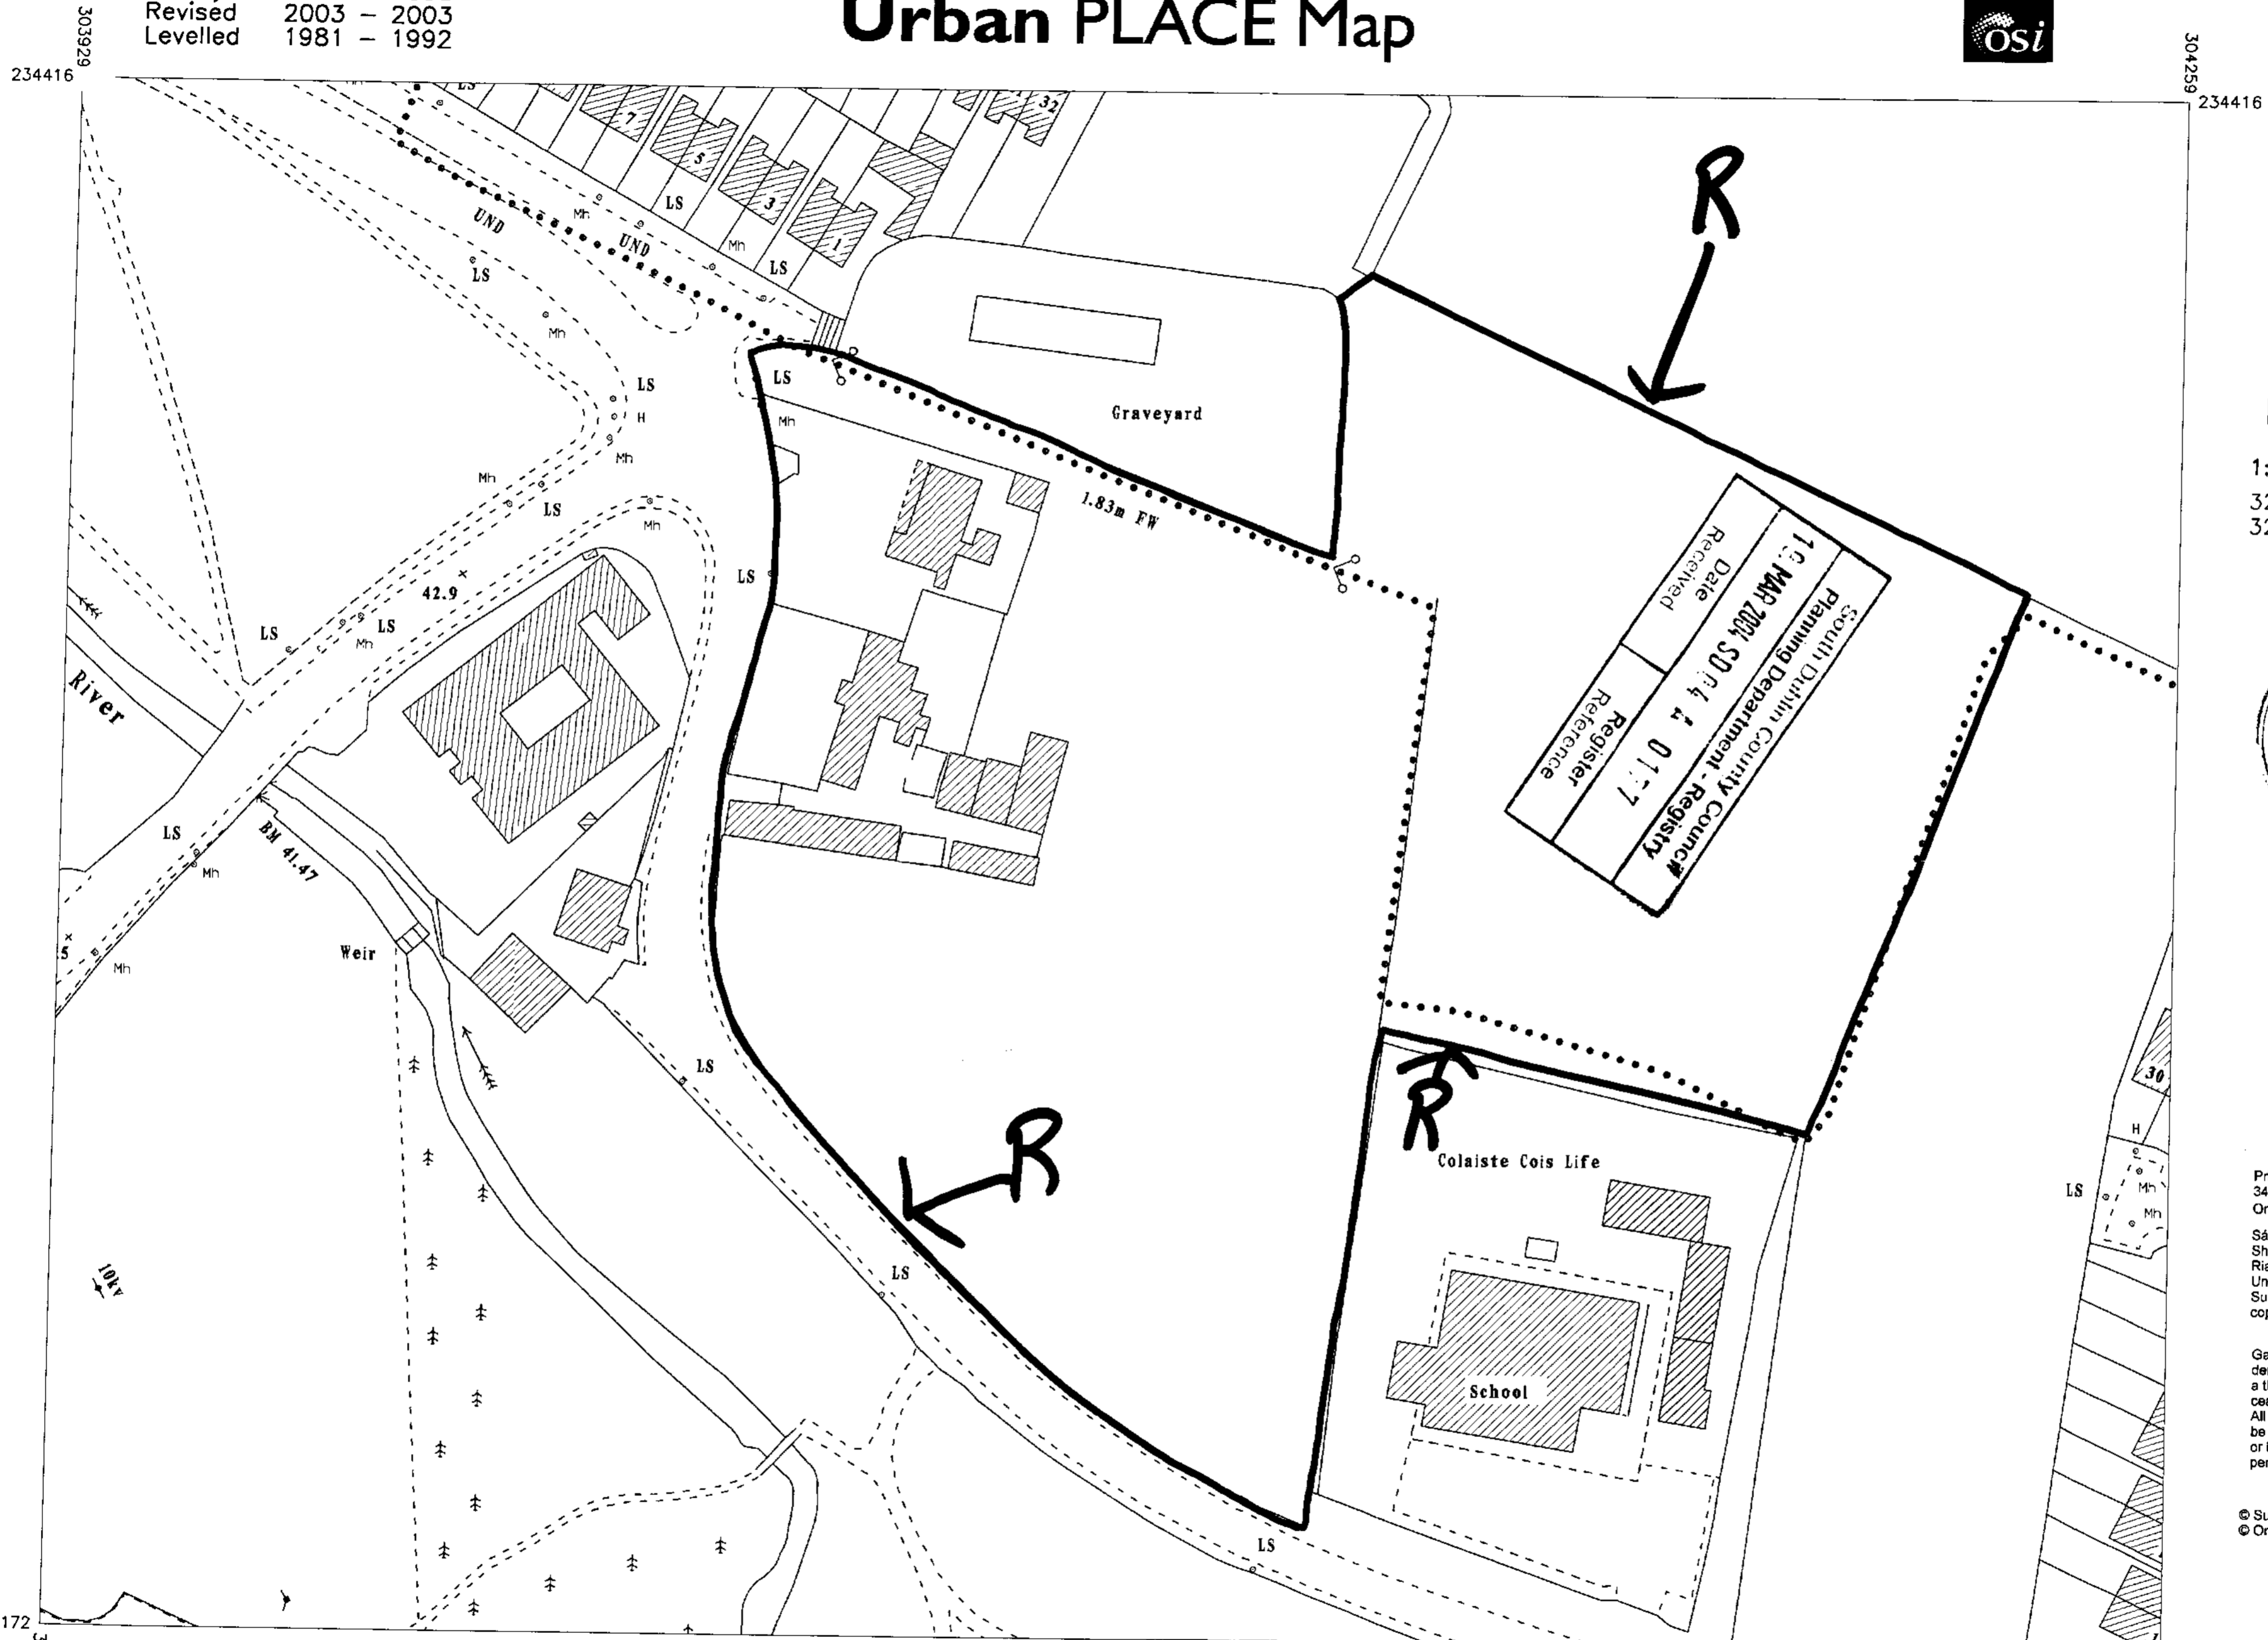

Surveyed 1986 - 1998  
 Revised 2003 - 2003  
 Levelled 1981 - 1992

# Urban PLACE Map

**DESCRIPTION**

**MAP SCALES**

1:1000  
 3260-10 3261-01  
 3261-06 3260-05

Printed by the National Map Centre,  
 34 Aungier Street Dublin 2  
 On behalf of Ordnance Survey Ireland  
 Sáraíonn atáirgeadh neamhúdaraithe cóipcheart  
 Shuirbhéireacht Ordánais Éireann agus  
 Rialtas na hÉireann.  
 Unauthorised reproduction infringes Ordnance  
 Survey Ireland and Government of Ireland  
 copyright.

© Suirbhéireacht Ordánais Éireann, 2003  
 © Ordnance Survey Ireland, 2003

Scale: - 1:1000  
 Scála: - 1:1000

Plot Ref. No. 24561\_2\_4  
 Plot Date 18-MAR-2004