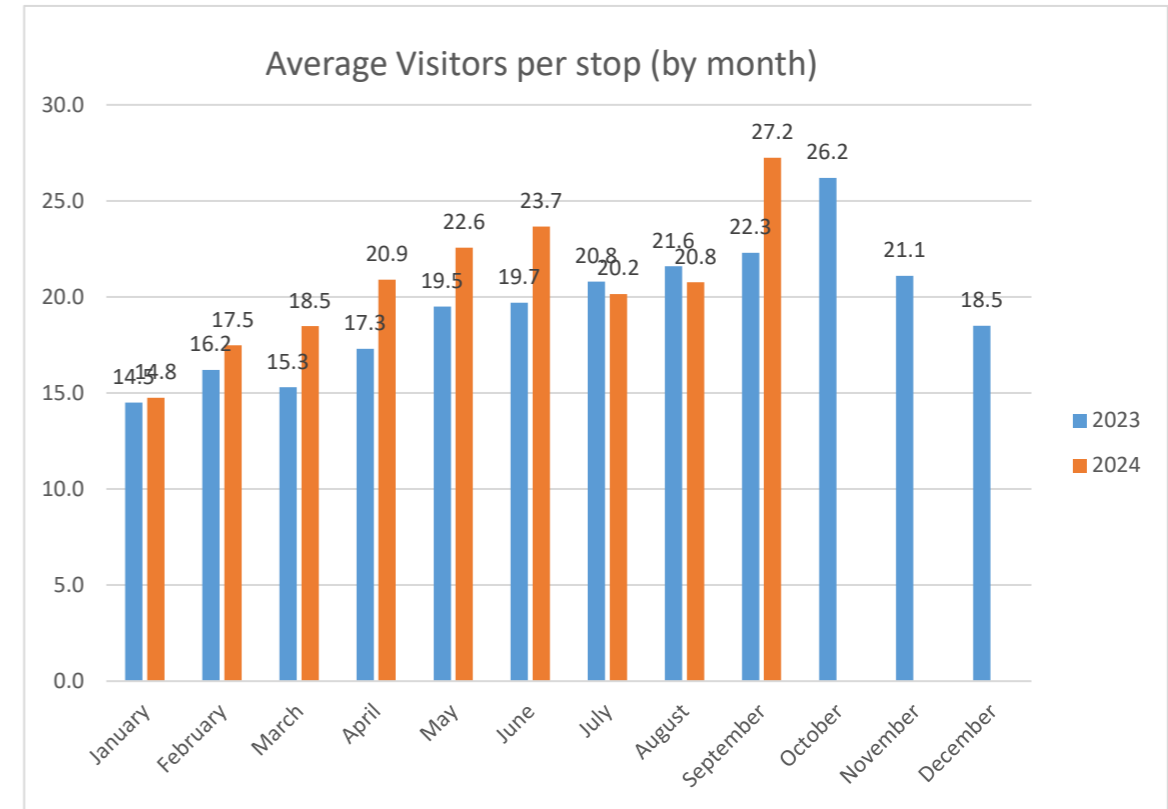

Calander Month	Total Visitors	Total Stops	Average Visitors per stop
January	2317	157	14.8
February	2326	133	17.5
March	2328	126	18.5
April	3094	148	20.9
May	3250	144	22.6
June	2839	120	23.7
July	3346	166	20.2
August	2616	126	20.8
September	3978	146	27.2
October			
November			
December			
TOTAL	26094	1266	20.6

	2022	2023	2024
January	10.7	14.5	14.8
February	10.6	16.2	17.5
March	13.4	15.3	18.5
April	15.6	17.3	20.9
May	17.2	19.5	22.6
June	20.0	19.7	23.7
July	17.3	20.8	20.2
August	19.5	21.6	20.8
Septemb	21.6	22.3	27.2
October	20.1	26.2	
Novembe	17.6	21.1	
Decembe	13.3	18.5	

Overall 20.2 Afternoon Stops 18.6 Evening Stops 22.0 2.30pm Stops 19.1 3.30pm Stops 18.1 5.30pm Stops 21.3 6.30pm Stops 22.6 Mondays 26.9 Tuesdays 15.6 Wednesdays 18.6 Thursdays 18.4 Mon-Wed Late 22.5 Tue-Thu Lates 18.0