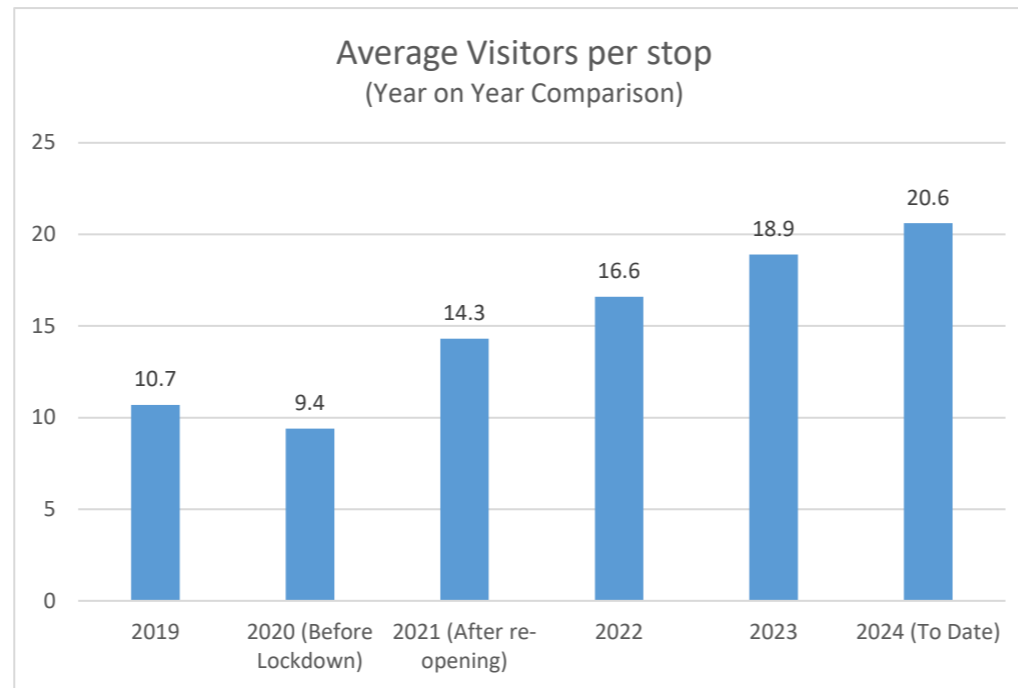

Year on Year Compar Average Visitors per stop

2019	10.7
2020 (Before Lockdov	9.4
2021 (After re-openin	14.3
2022	16.6
2023	18.9
2024 (To Date)	20.6