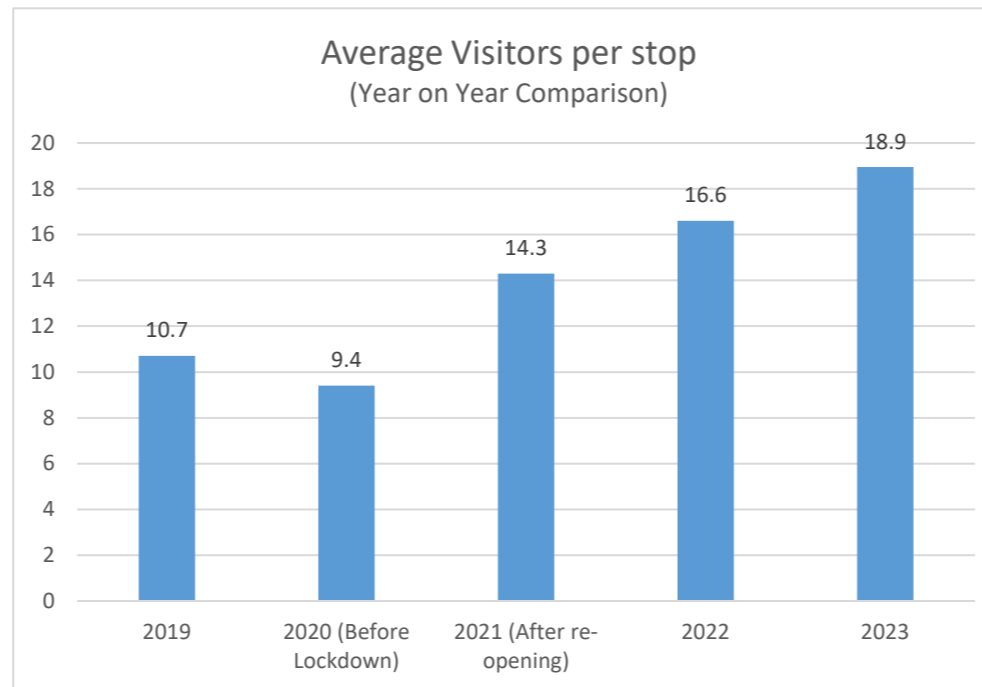

Year on Year Compar Average Visitors per stop

2019	10.7
2020 (Before Lockdov	9.4
2021 (After re-openin	14.3
2022	16.6
2023	18.9