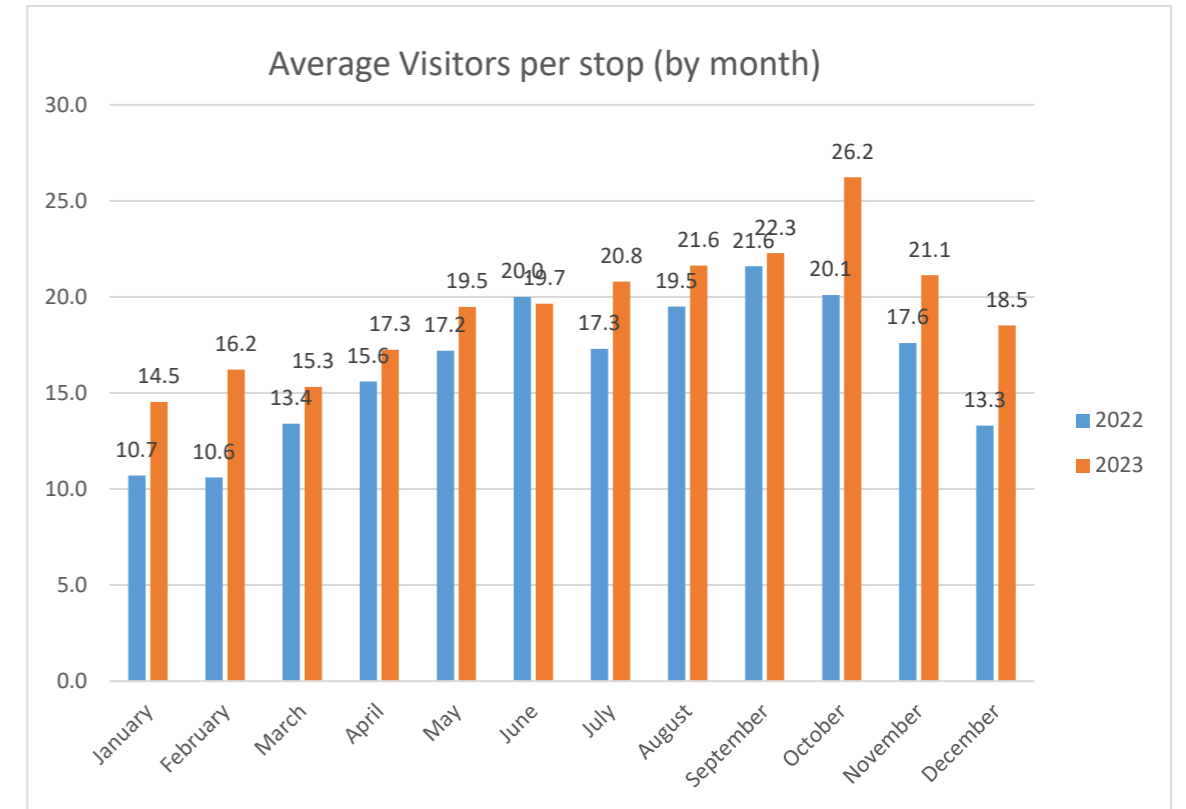

Calander Month	Total Visitors	Total Stops	Average Visitors per stop
January	2093	144	14.5
February	2158	133	16.2
March	2450	160	15.3
April	2277	132	17.3
May	2962	152	19.5
June	2712	138	19.7
July	2495	120	20.8
August	3071	142	21.6
September	2496	112	22.3
October	1652	63	26.2
November	2029	96	21.1
December	889	48	18.5
TOTAL	27284	1440	18.9

	2022	2023
January	10.7	14.5
February	10.6	16.2
March	13.4	15.3
April	15.6	17.3
May	17.2	19.5
June	20.0	19.7
July	17.3	20.8
August	19.5	21.6
Septemb	21.6	22.3
October	20.1	26.2
Novembe	17.6	21.1
Decembe	13.3	18.5

Overall 18.8 Afternoon Stops 15.9 Evening Stops 22.4 2.30pm Stops 14.4 3.30pm Stops 17.3 5.30pm Stops 25.3 6.30pm Stops 19.5 Mondays 22.4 Tuesdays 14.0 Wednesdays 17.6 Thursdays 21.5 Mo-Wed Lates 19.7 Tue-Thu Lates 17.8