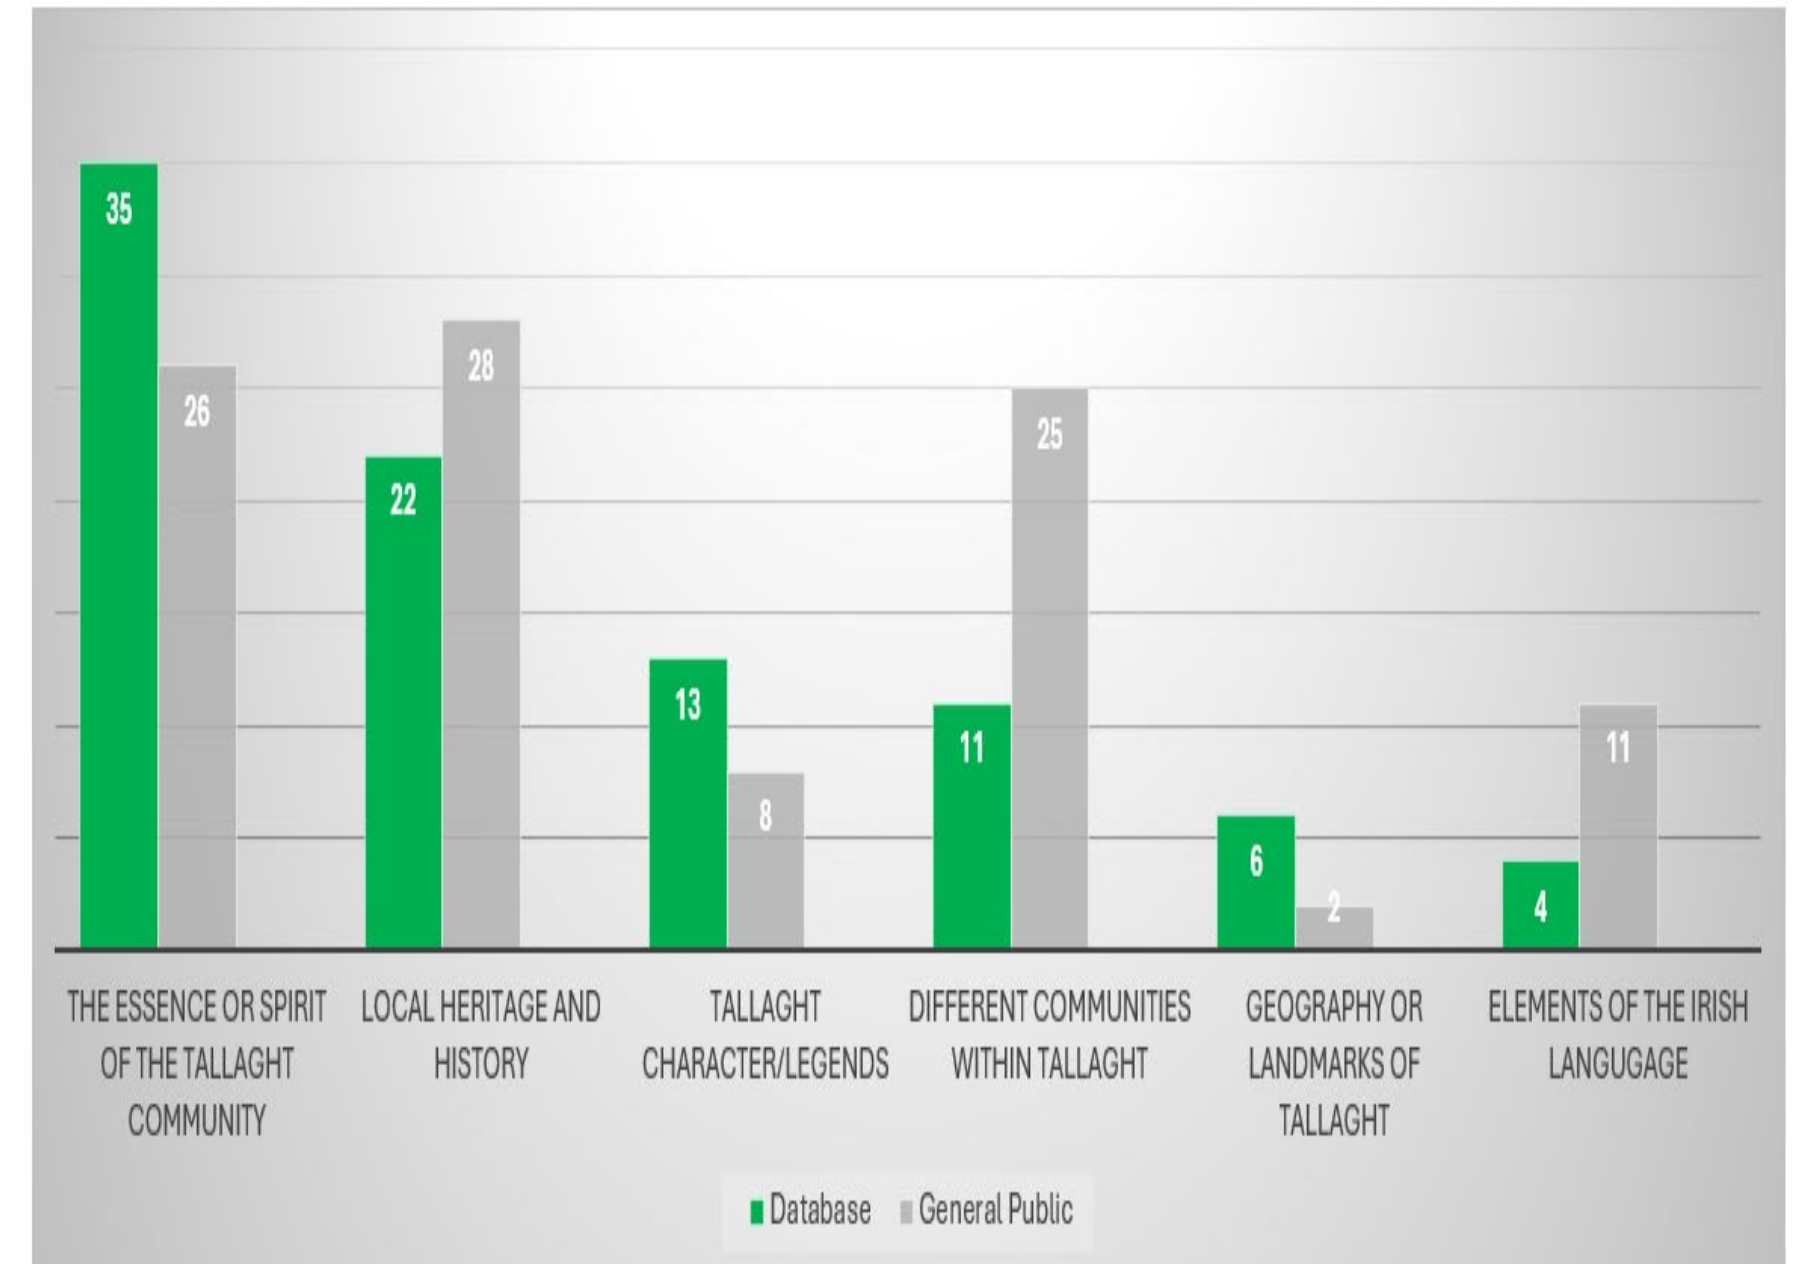

Would you prefer a name that reflects.....