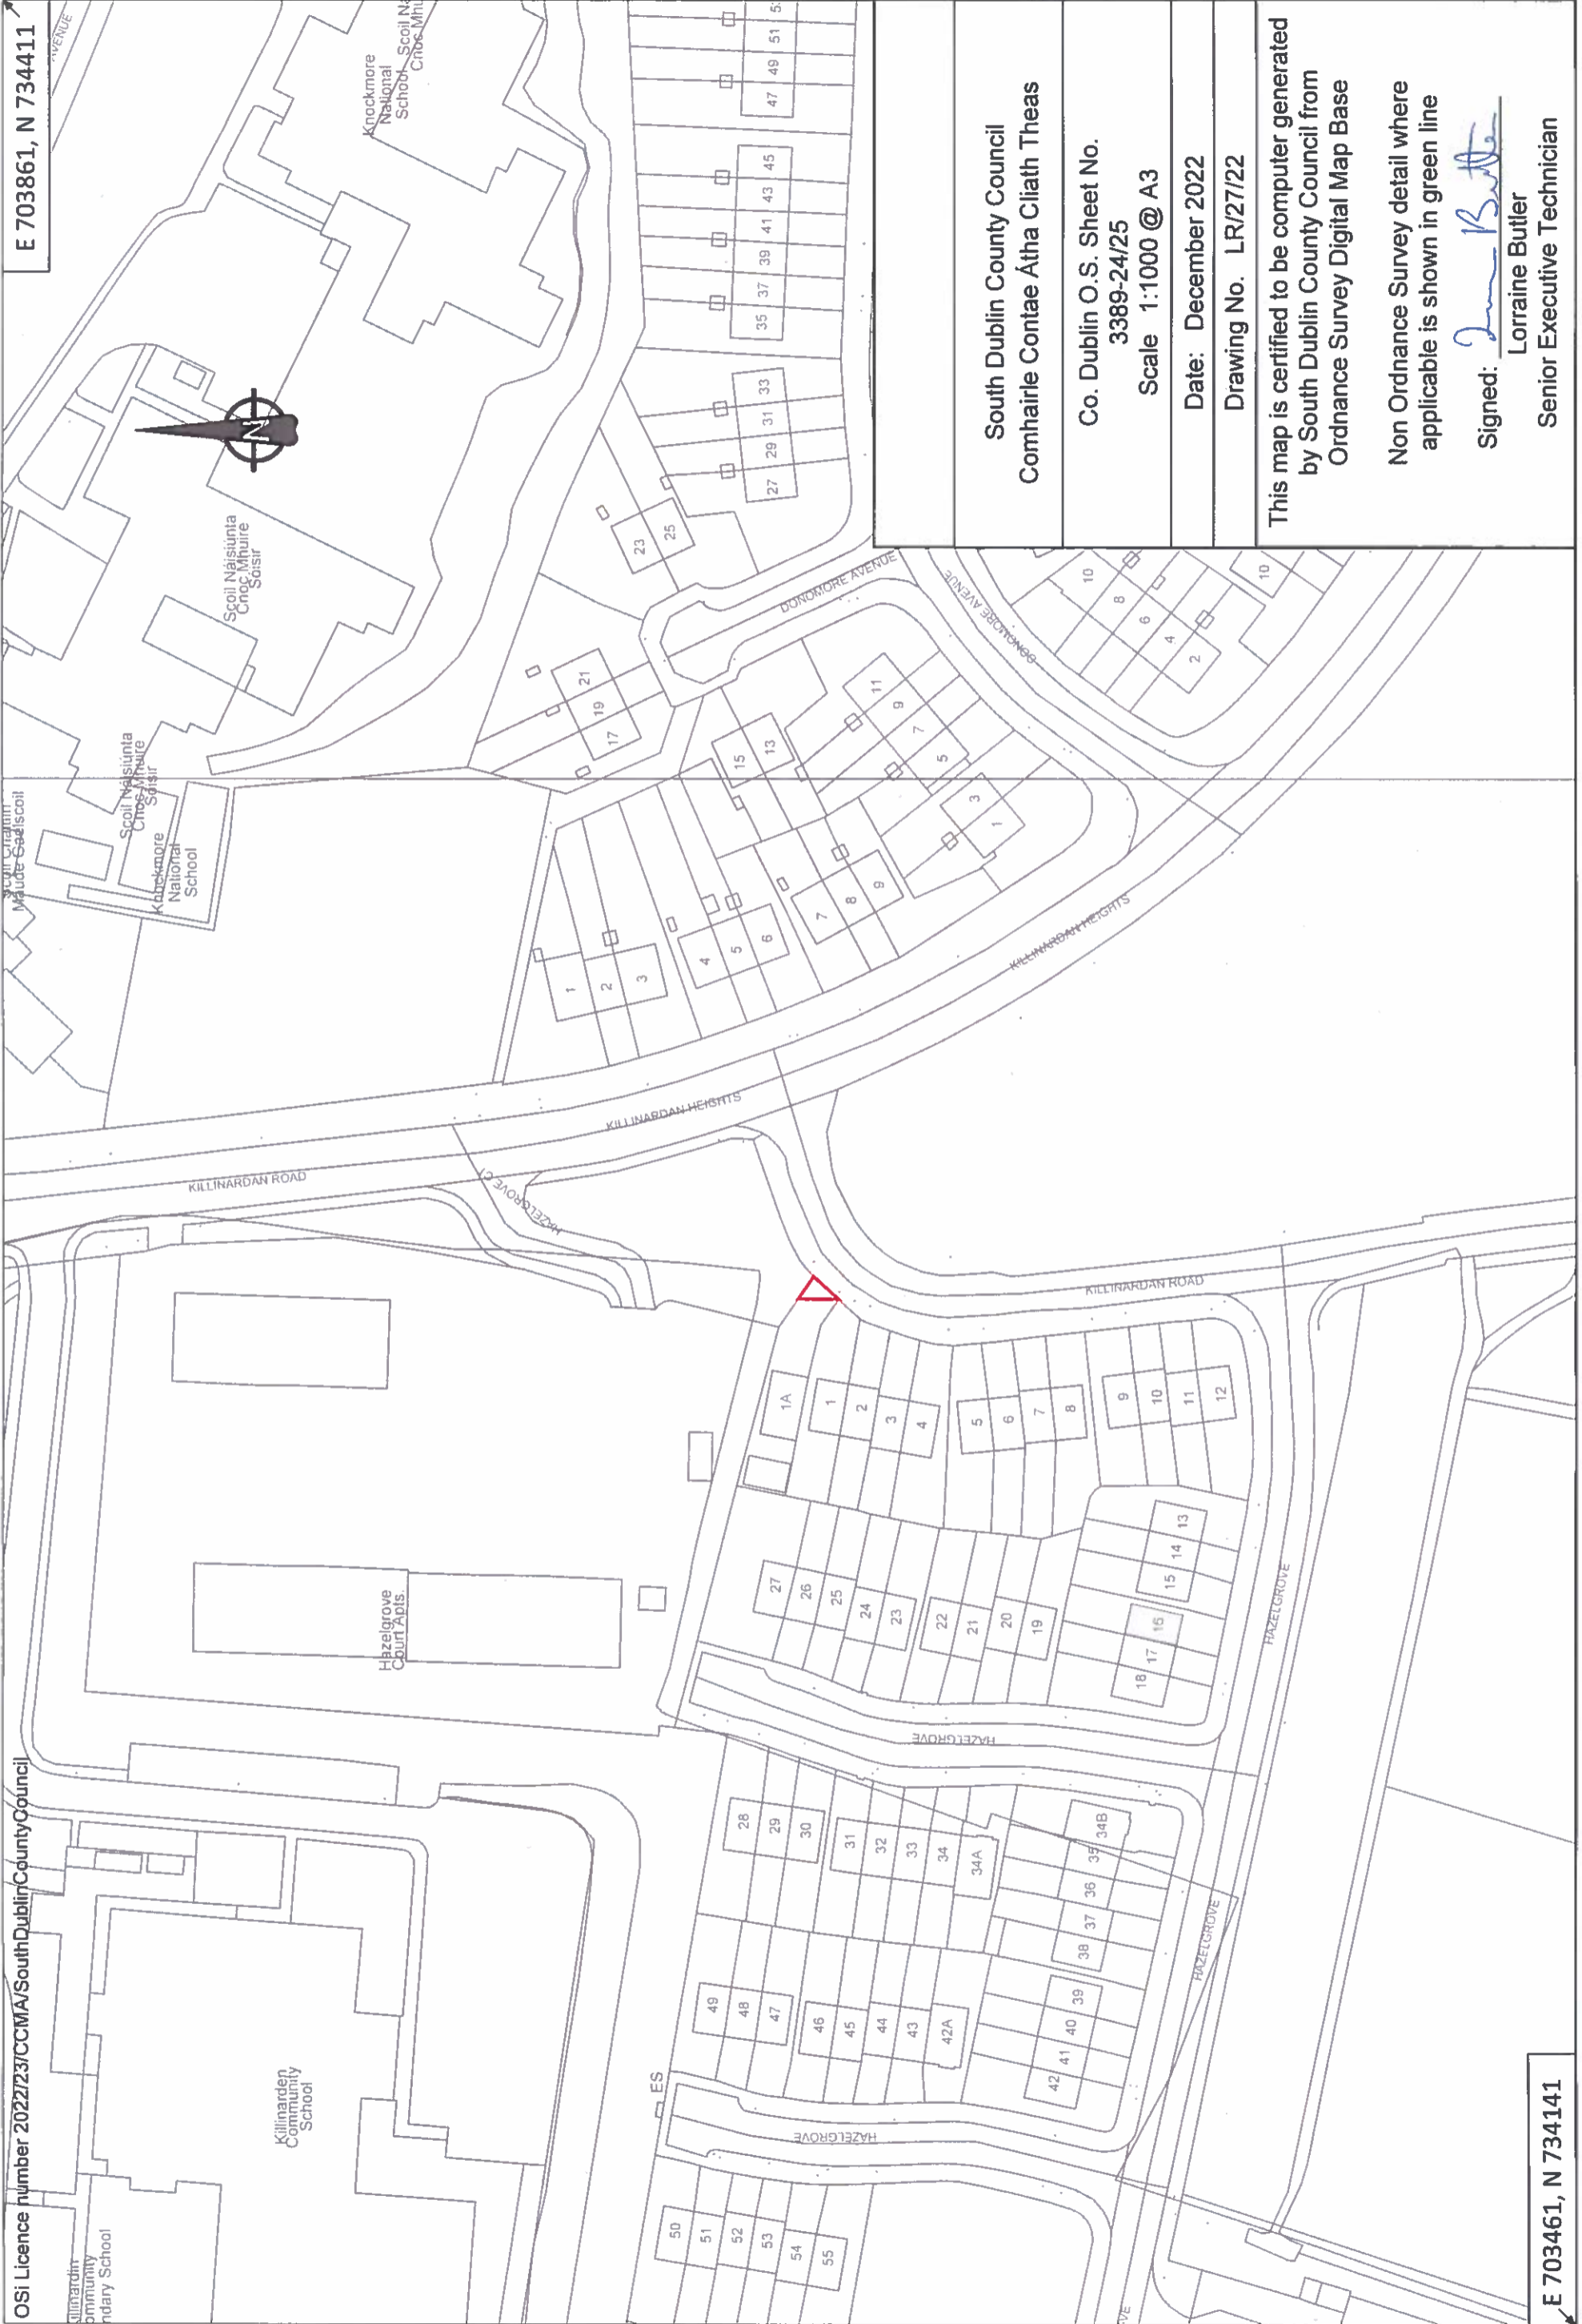

E 703861, N 734411

OSi Licence number 2022/23/CCMA/SouthDublinCountyCouncil

South Dublin County Council
Comhairle Contae Átha Cliath Theas

Co. Dublin O.S. Sheet No.
3389-24/25
Scale 1:1000 @ A3

Date: December 2022
Drawing No. LR/27/22

This map is certified to be computer generated
by South Dublin County Council from
Ordnance Survey Digital Map Base

Non Ordnance Survey detail where
applicable is shown in green line

Signed: *Lorraine Butler*
Lorraine Butler
Senior Executive Technician

E 703461, N 734141