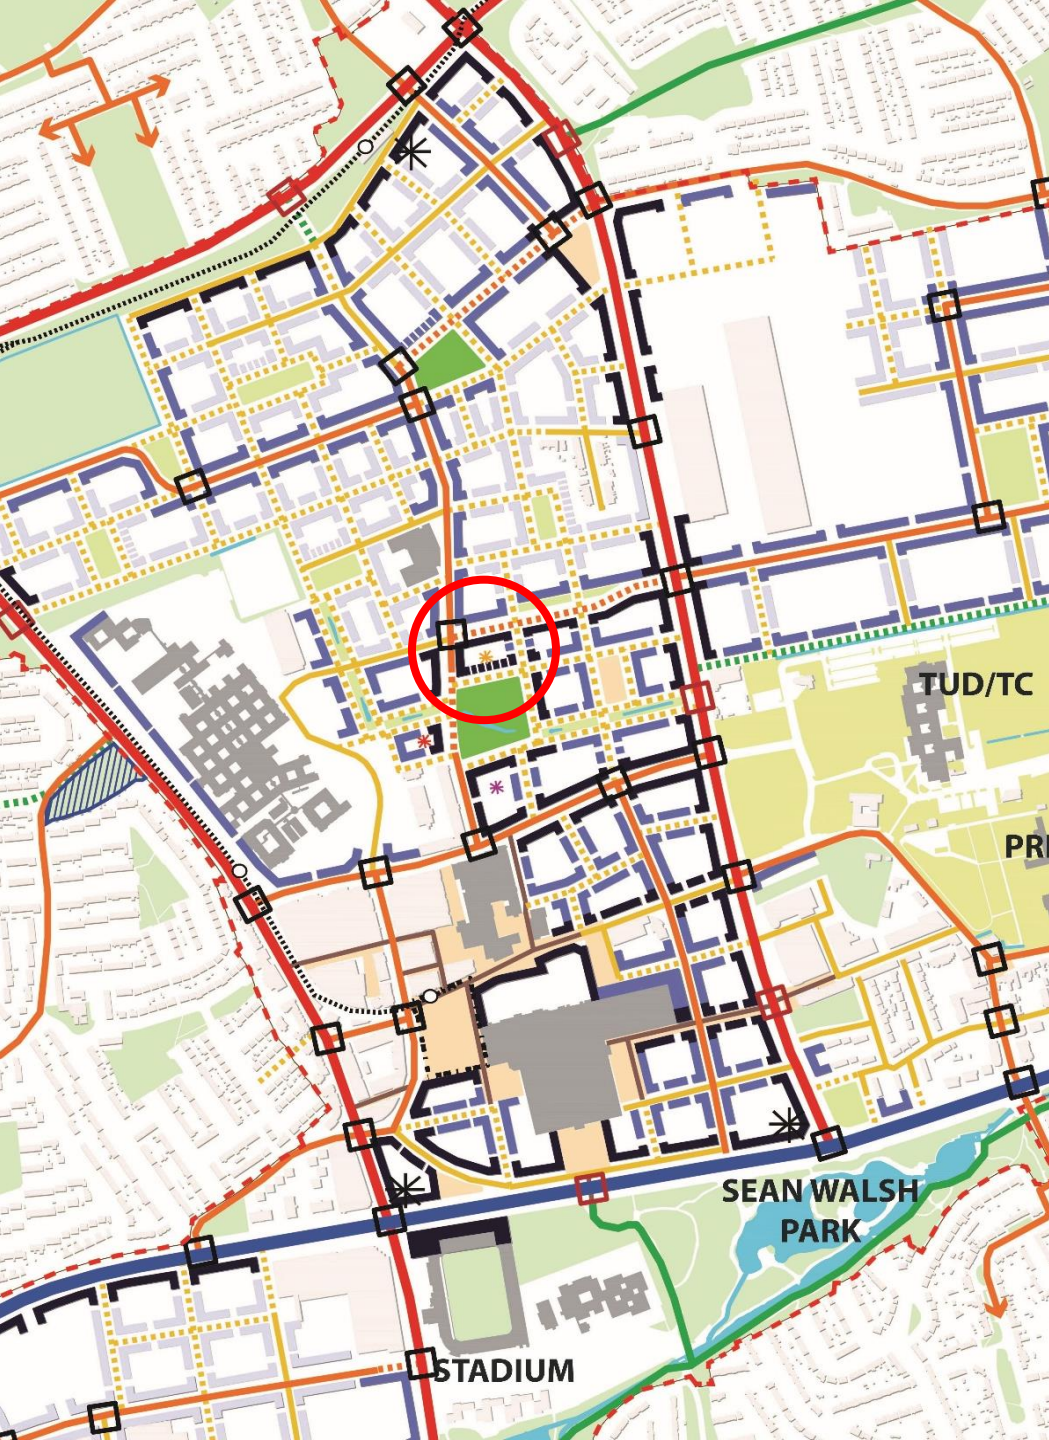

# Tallaght Innovation Quarter

€13.7m  
Project

Construction  
2022

Launch  
2023

Heatnet

Affordable Rental

Tallaght Streets

Transport Interchange