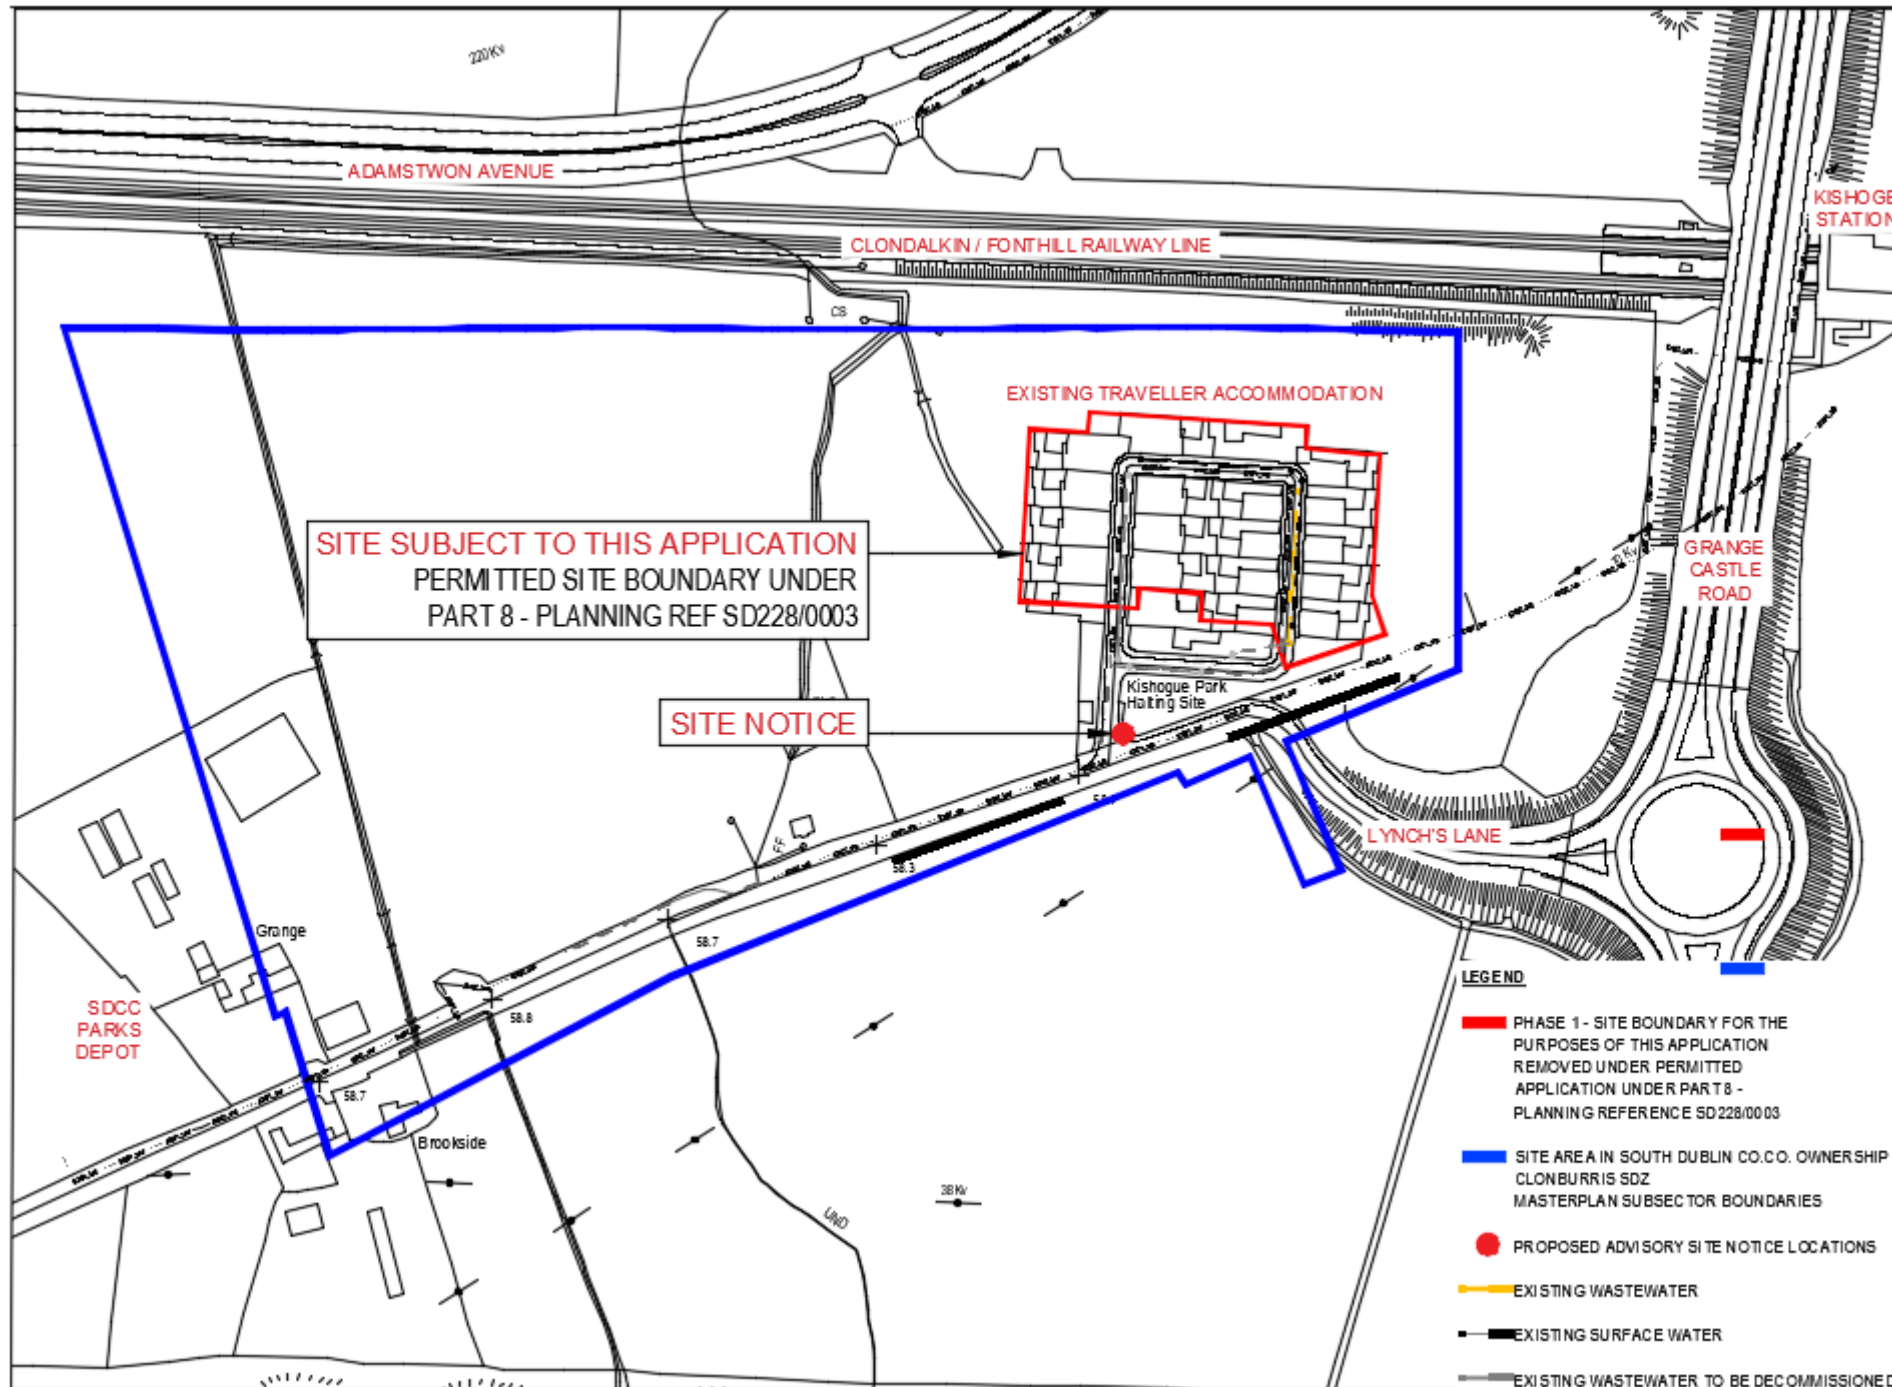

CLONBURRIS – TRAVELLER ACCOMMODATION AREA COMMITTEE MEETING

LOCATION MAP

EXISTING SITE PLAN

EXISTING SITE – ARIAL VIEWS & PHOTOGRAPHS

- 10 - Three bed 2 Storey Detached Houses
- 2 - Four Bed Bungalow (1 Medically Adapted)
- 1- Bungalow (Dormer)
- 1- Two Bed Bungalow
- 1- One Bed Bungalow
- Total 15 homes
- Homework Room

LEGEND

- SITE BOUNDARY PHASE 1
- SITE BOUNDARY FUTURE PHASE 2

PROPOSED SITE PLAN

PROPOSED GROUND FLOOR PLAN

PROPOSED FIRST FLOOR PLAN

PROPOSED MASSING