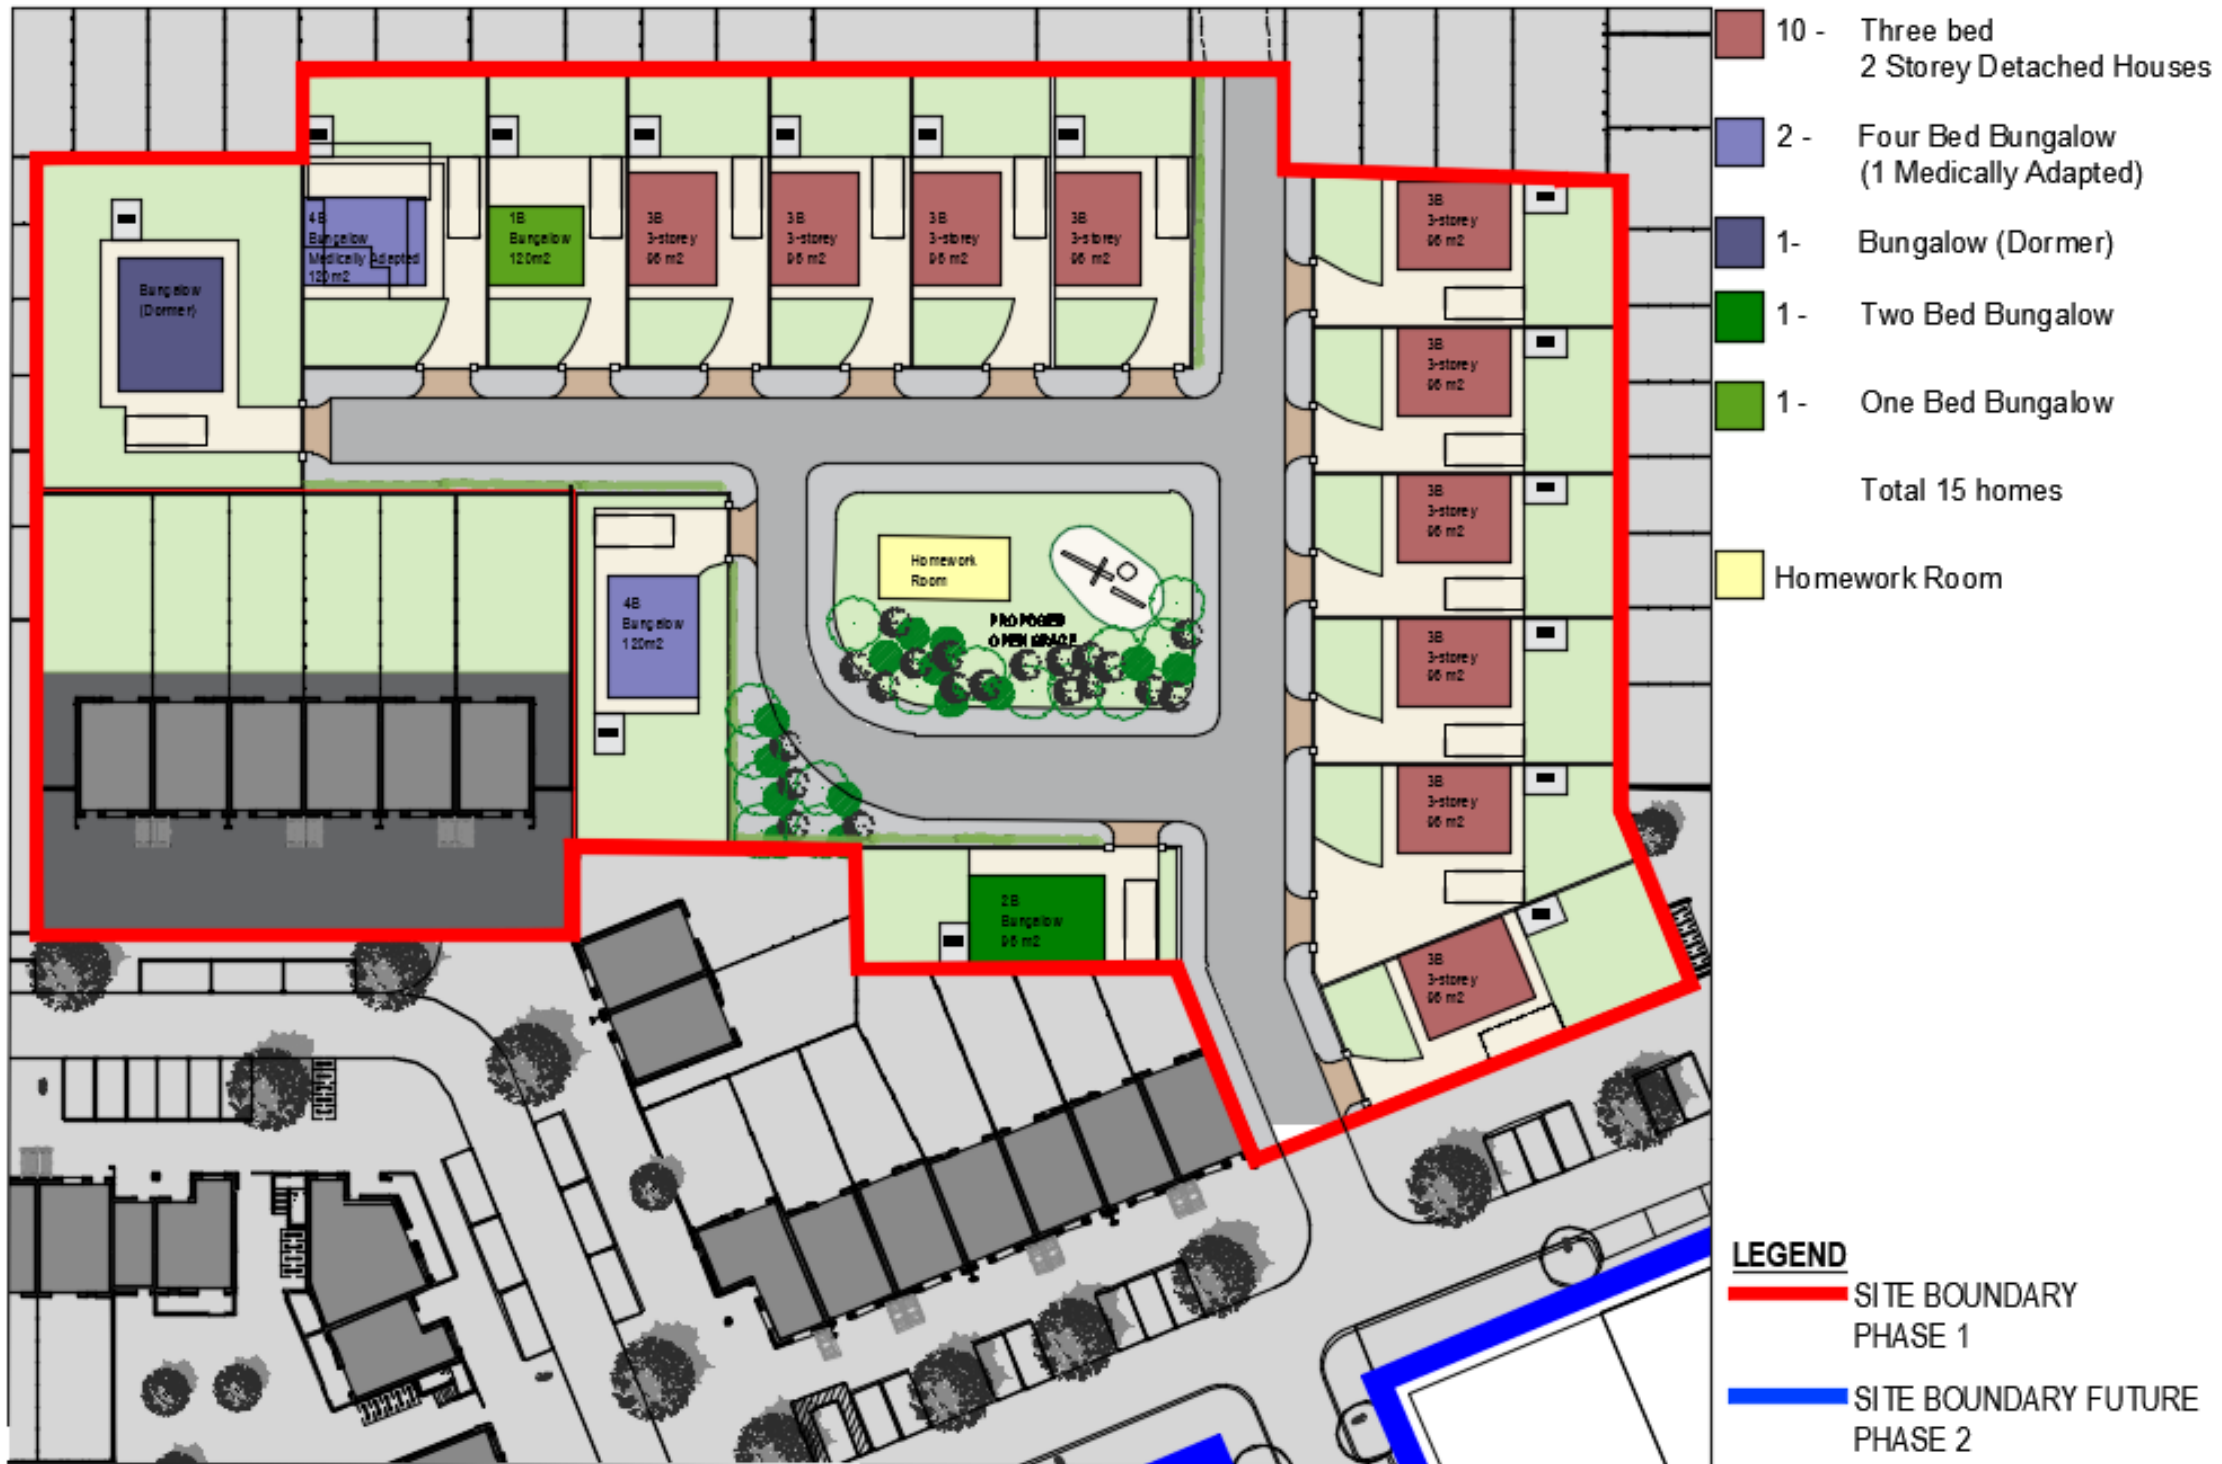

CLONBURRIS – TRAVELLER ACCOMMODATION AREA COMMITTEE MEETING

LOCATION MAP

EXISTING SITE PLAN

EXISTING SITE – ARIAL VIEWS & PHOTOGRAPHS

- 10 - Three bed 2 Storey Detached Houses
- 2 - Four Bed Bungalow (1 Medically Adapted)
- 1- Bungalow (Dormer)
- 1- Two Bed Bungalow
- 1- One Bed Bungalow
- Total 15 homes
- Homework Room

LEGEND

- SITE BOUNDARY PHASE 1
- SITE BOUNDARY FUTURE PHASE 2

PROPOSED SITE PLAN

PROPOSED GROUND FLOOR PLAN

PROPOSED FIRST FLOOR PLAN

PROPOSED MASSING