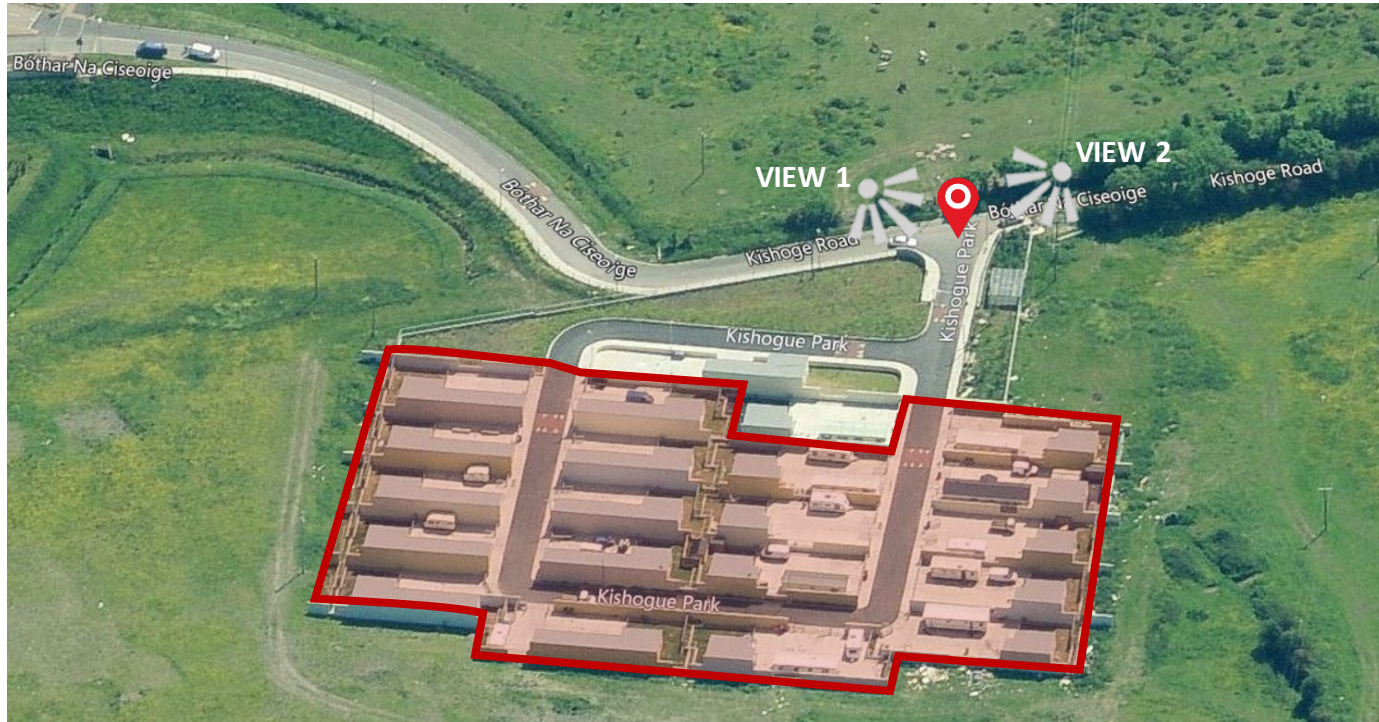

CLONBURRIS – TRAVELLER ACCOMMODATION AREA COMMITTEE MEETING

LOCATION MAP

EXISTING SITE PLAN

EXISTING SITE – ARIAL VIEWS & PHOTOGRAPHS

- 10 - Three bed 2 Storey Detached Houses
- 2 - Four Bed Bungalow (1 Medically Adapted)
- 1- Bungalow (Dormer)
- 1- Two Bed Bungalow
- 1- One Bed Bungalow
- Total 15 homes
- Homework Room

LEGEND

- SITE BOUNDARY PHASE 1
- SITE BOUNDARY FUTURE PHASE 2

PROPOSED SITE PLAN

PROPOSED GROUND FLOOR PLAN

PROPOSED FIRST FLOOR PLAN

PROPOSED MASSING