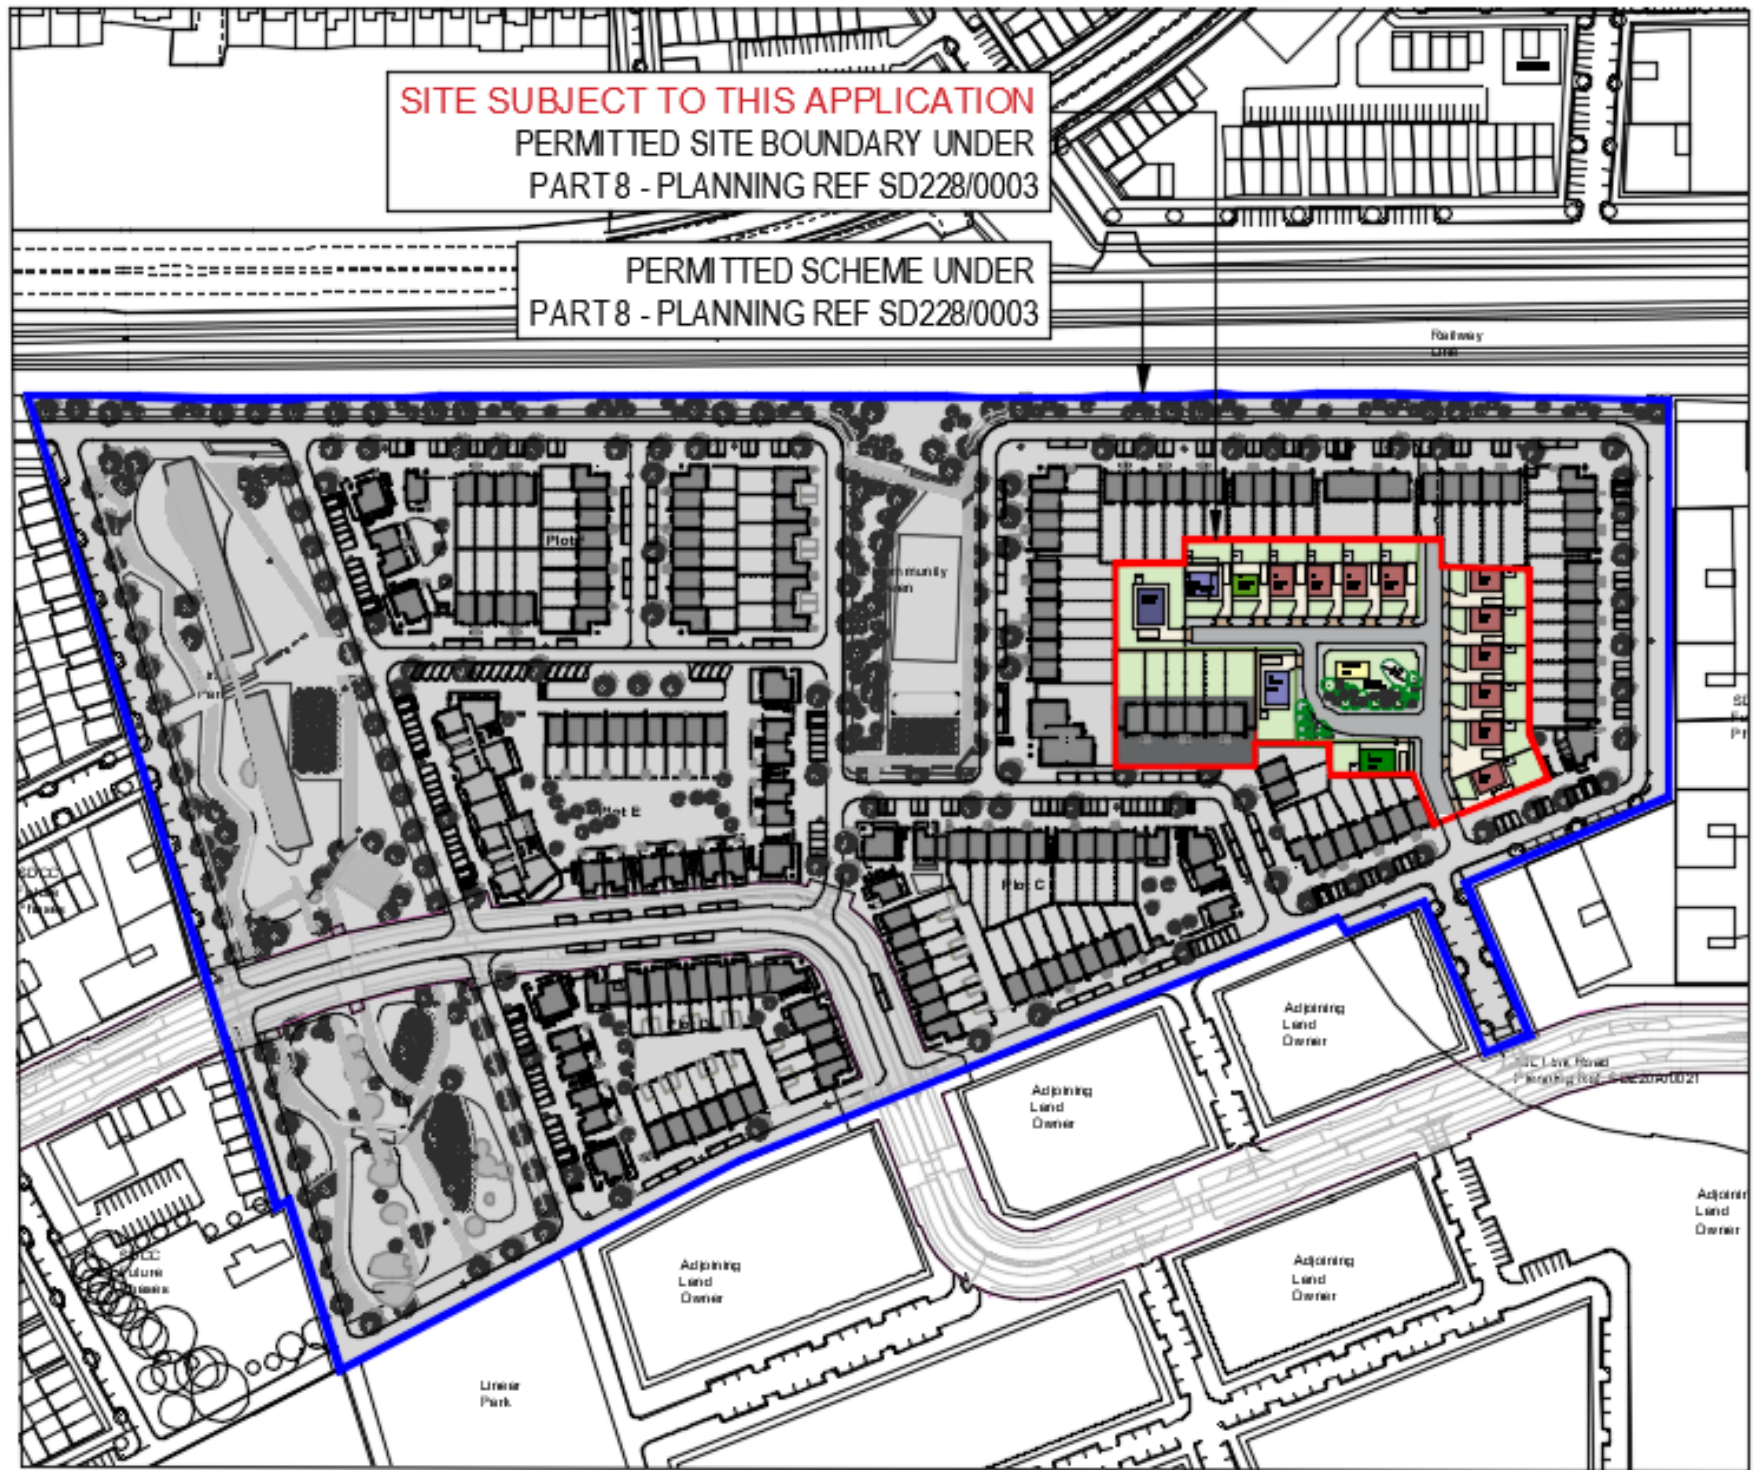

CLONBURRIS – TRAVELLER ACCOMMODATION AREA COMMITTEE MEETING

LOCATION MAP

EXISTING SITE PLAN

EXISTING SITE – ARIAL VIEWS & PHOTOGRAPHS

- 10 - Three bed 2 Storey Detached Houses
- 2 - Four Bed Bungalow (1 Medically Adapted)
- 1- Bungalow (Dormer)
- 1- Two Bed Bungalow
- 1- One Bed Bungalow
- Total 15 homes
- Homework Room

LEGEND

- SITE BOUNDARY PHASE 1
- SITE BOUNDARY FUTURE PHASE 2

PROPOSED SITE PLAN

PROPOSED GROUND FLOOR PLAN

PROPOSED FIRST FLOOR PLAN

PROPOSED MASSING