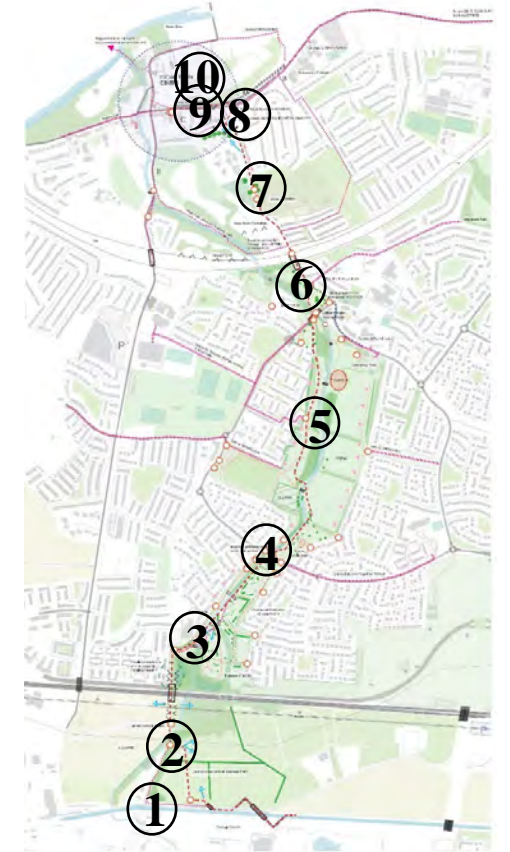

## Landscape Impressions

ARUP

1. Grand Canal

**ARUP**

1. Grand Canal

ARUP

2. Railway Bridge

**ARUP**

2. Railway Bridge

**ARUP**

3.Park at Hayden's  
Lane

**ARUP**

3.Park at Hayden's Lane

ARUP

4.Griffeen Avenue

**ARUP**

7.Lucan-Newlands  
Road

**ARUP**

7. Lucan-Newlands  
Road

**ARUP**

8. Brookvale Park

**ARUP**

8. Brookvale Park

ARUP

9. Brookvale crossing  
to boardwalk

ARUP

9. Brookvale crossing  
to boardwalk

**ARUP**

10.Sarsfield View

**ARUP**

10.Sarsfield View

ARUP