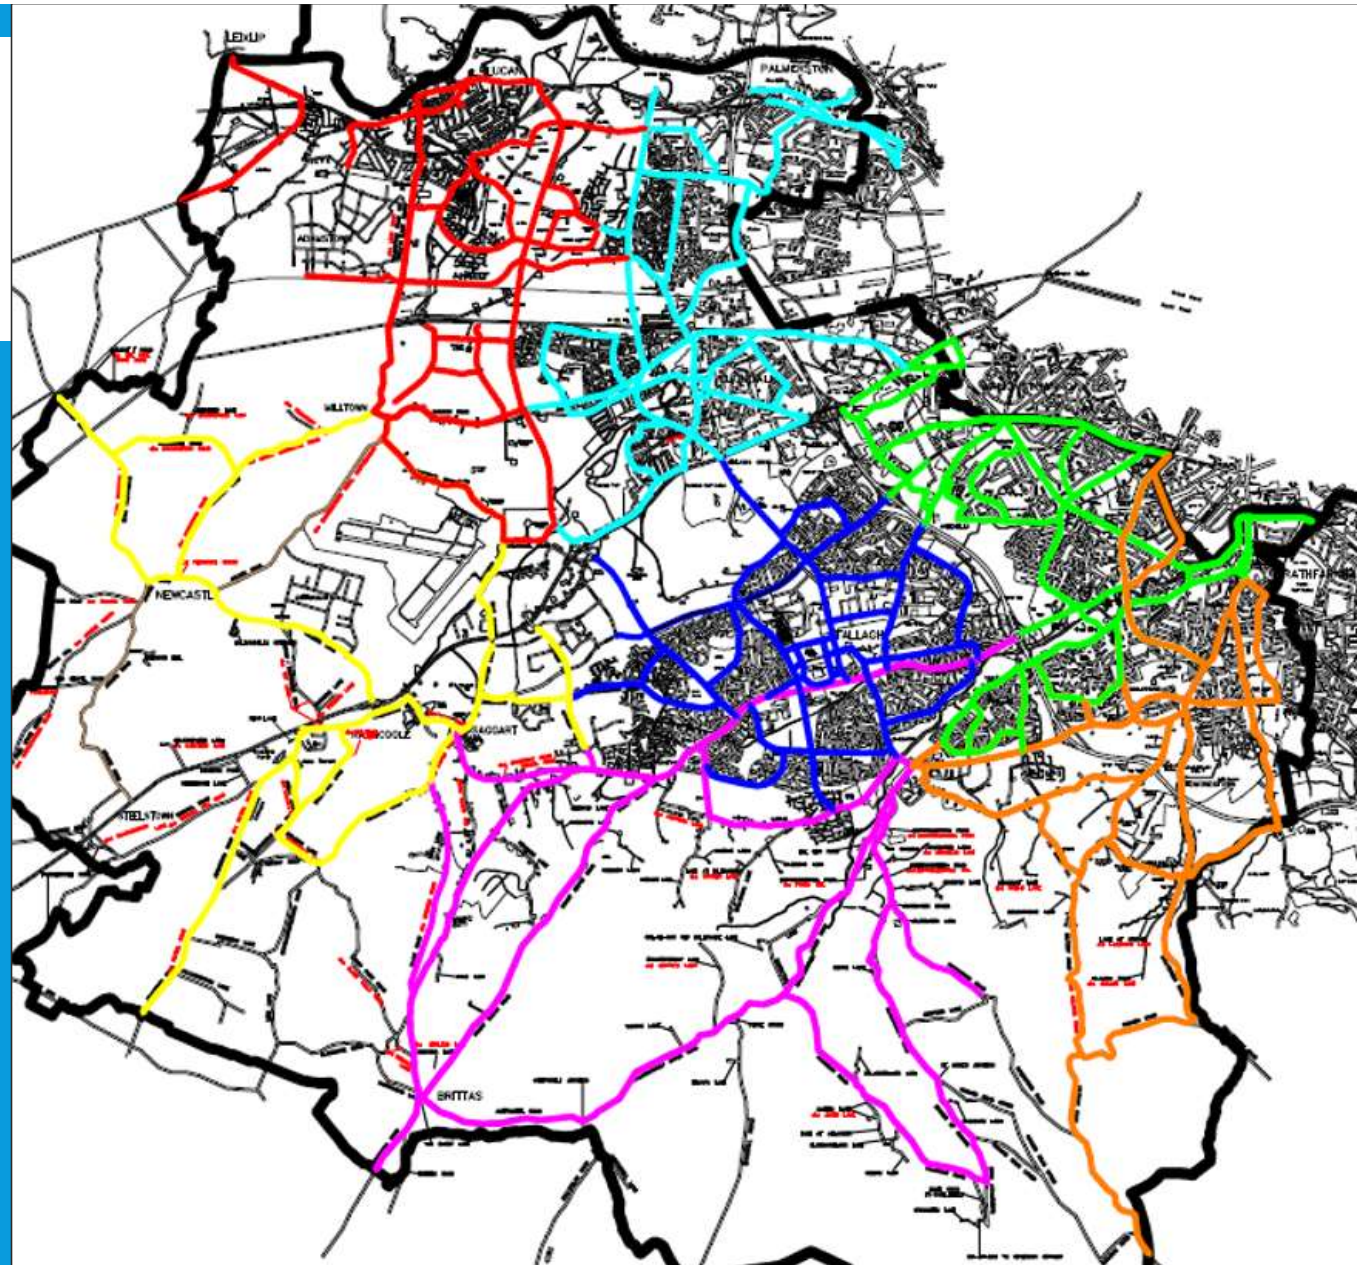

WINTER MAINTENANCE PLAN

2022 – 2023 Season

Recap of 2021 – 2022 Season

- 32 Gritting Runs on all routes
- 23 Gritting Runs on hill routes only
- 1500 tonnes of rock salt spread
- Lowest recorded road temperature: -2.7°C

2021 - 2022 season would be considered to have been a very mild winter with no prolonged cold spells and no significant snow fall

2022 – 2023 Season

- Starts – Oct 17th
- Finishes – April 30th
- Gritting Runs will be carried out at 7pm and/or 5am depending on forecast
- Standard spread rate will be 10g/m² but increased in the event of extreme low temperatures or snow
- Snow ploughs available for all routes but snow falls must be greater than 30mm to be effective

GRITTING ROUTES

- 7 routes within the county
- 340km of roads treated

PRIORITY ROUTES

-  SDCC Priority Routes
-  Private Priority Routes

SALT BIN LOCATIONS

54 salt bins located throughout the county

Bins restocked at the start of every season and upon request following that

Electoral Area	Location	
Rathfarnham Templeogue	Ashton Grove, Knocklon	
	Ballyroan Crescent	
	Boden Park	
	Church Lane at Tourville	
	Hermitage Drive	
	Hermitage View	
	Hermitage Downs and Park	
	Limekiln Lane	
	Tallaght Central	Belgard Heights
		Fire Brigade Belgard Road
Tallaght South	Sylvan Drive	
	Ballymaice Lane	
	Ballymana Lane	
	Deer Park Place	
	Horans Lane	
	Killinarden	
	Lugmore Lane	