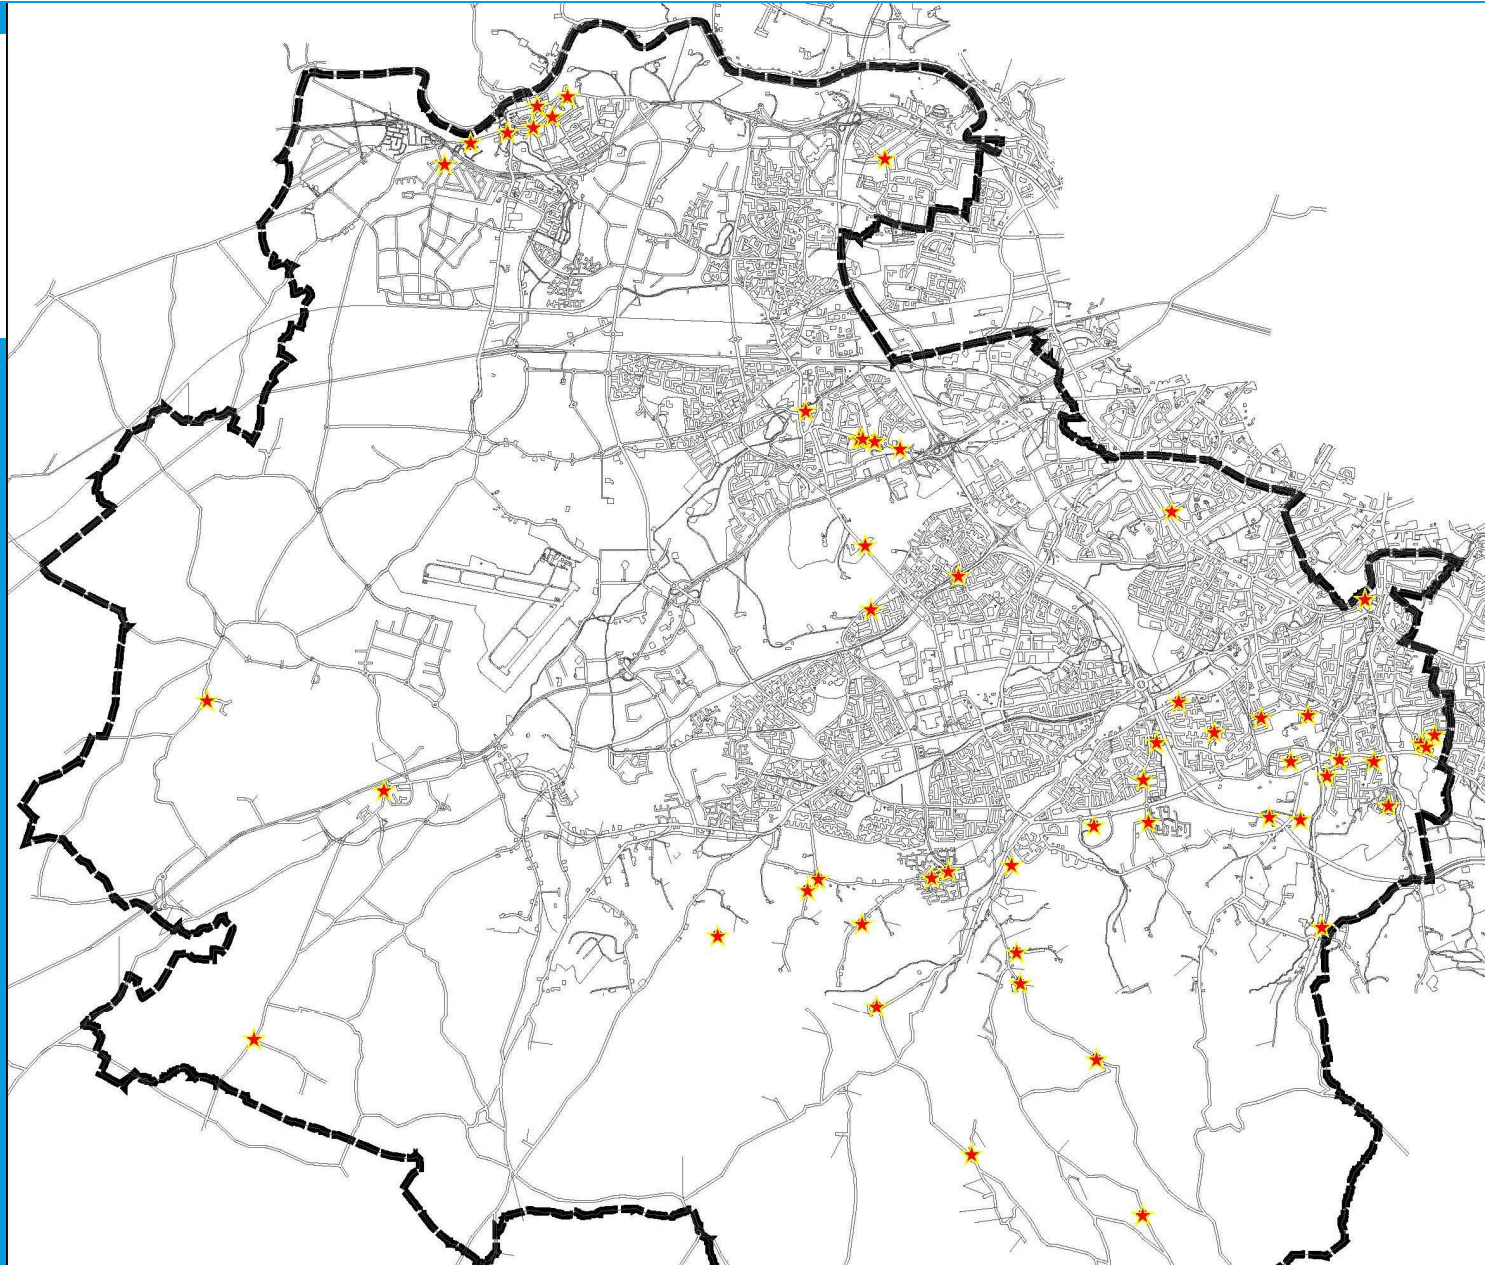

GRITTING ROUTES

- 7 routes within the county
- 340km of roads treated

PRIORITY ROUTES

-  SDCC Priority Routes
-  Private Priority Routes

SALT BIN LOCATIONS

54 salt bins located throughout the county

Bins restocked at the start of every season and upon request following that

SALT BIN LOCATIONS

Electoral Area	Location
Firhouse Bohernabreena	Airpark Estate
	Ballyboden Library
	Ballymorefinn Lane
	Castlefield Manor Estate
	Conroys Lane
	Cozy Kats Lodge,Piperstown
	Cunard Road Upper
	Edmondstown Road, Rockbrook
	Ellensborough Estate
	Frairstown
	Glenvara Park
	Grangebrook
	Idrone Avenue
	Knocklyon Avenue
	Moyville Estate
	Palmer Park
	Parklands Ave
	Parklands Court
	Prospect Manor
	St Ann's Bohernabreena
Woodstown Park	

Electoral Area	Location	
Rathfarnham Templeogue	Ashton Grove, Knocklon	
	Ballyroan Crescent	
	Boden Park	
	Church Lane at Tourville	
	Hermitage Drive	
	Hermitage View	
	Hermitage Downs and Park	
	Limekiln Lane	
	Tallaght Central	Belgard Heights
		Fire Brigade Belgard Road
Tallaght South	Sylvan Drive	
	Ballymaice Lane	
	Ballymana Lane	
	Deer Park Place	
	Horans Lane	
	Killinarden	
	Lugmore Lane	

Electoral Area	Location
Lucan	Airlie Heights
	Ardeevin
	Brookvale
	Chapel Hill
	Lucan Garda Station
	Lucan Heights
	Sarsfield Park
Palmerstown Fonthill	Woodfarm
Clondalkin	Calliaghstown
	Floraville
	Garda Station at Orchard Road
	Highdown Hill
	Monastery Heath
	Monastery Gate
	Monastery Walk
St Patricks Crescent	