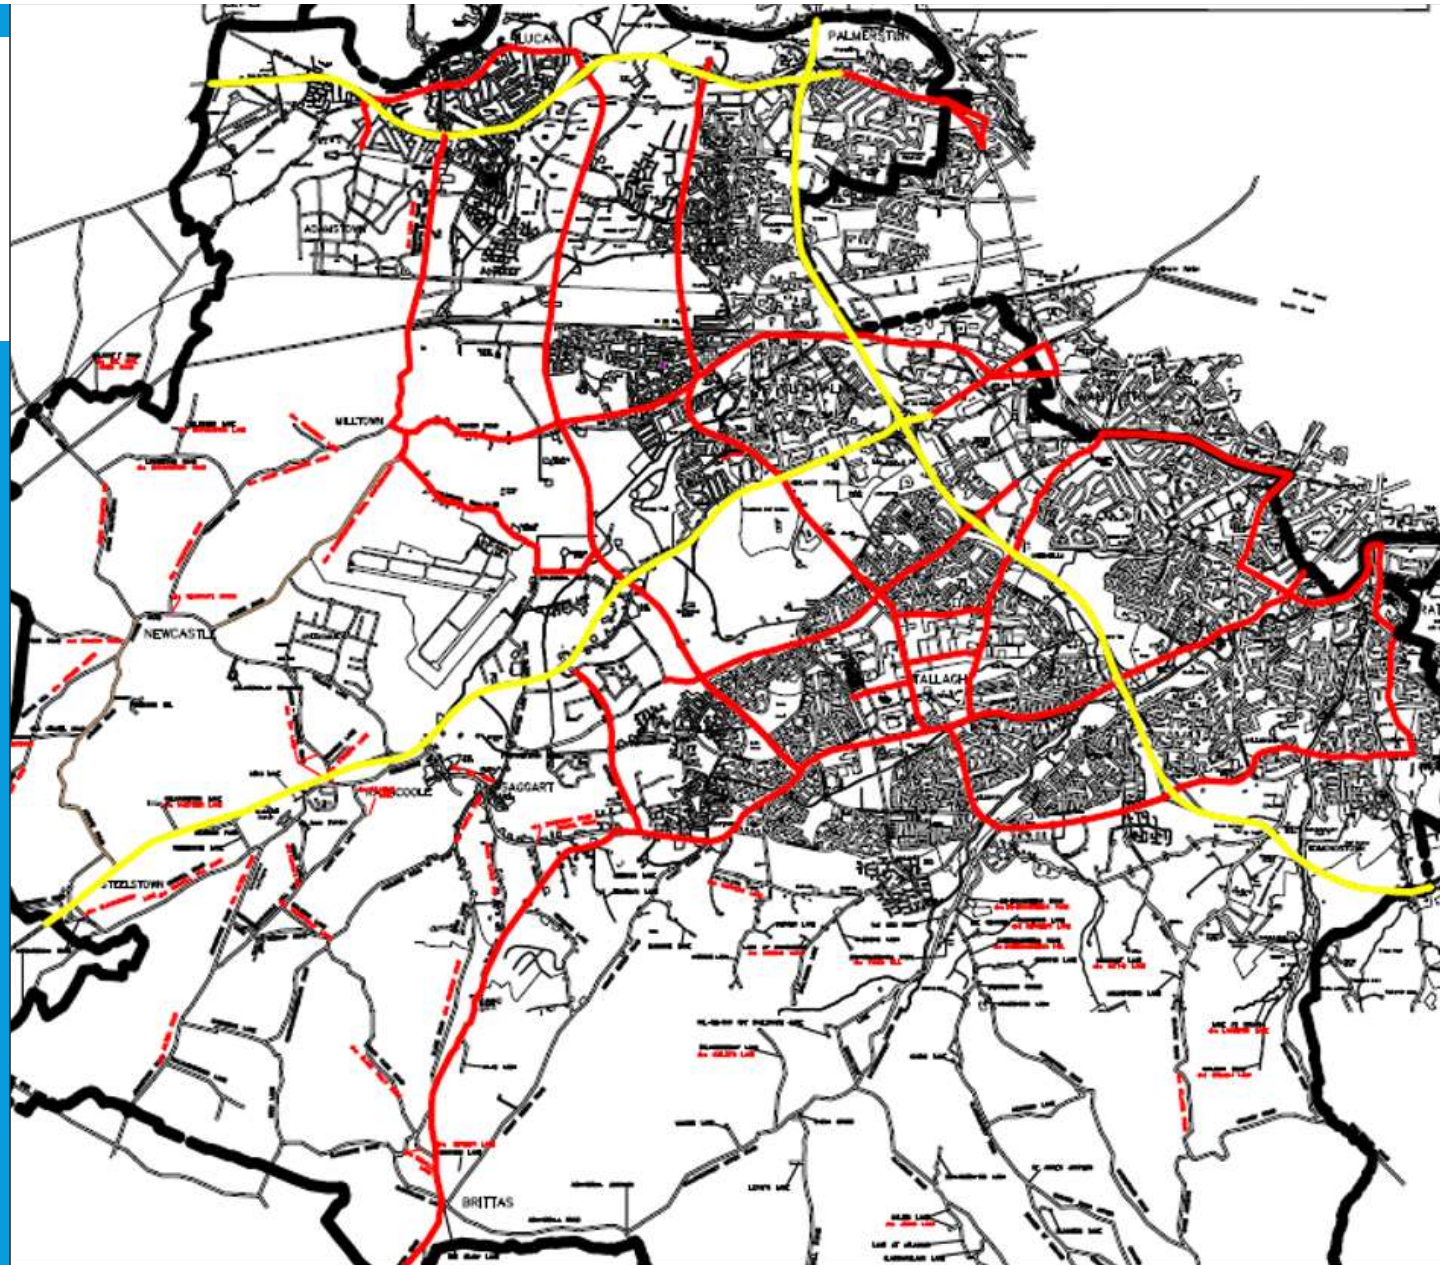

WINTER MAINTENANCE PLAN

2022 – 2023 Season

Recap of 2021 – 2022 Season

- 32 Gritting Runs on all routes
- 23 Gritting Runs on hill routes only
- 1500 tonnes of rock salt spread
- Lowest recorded road temperature: -2.7°C

2021 - 2022 season would be considered to have been a very mild winter with no prolonged cold spells and no significant snow fall

2022 – 2023 Season

- Starts – Oct 17th
- Finishes – April 30th
- Gritting Runs will be carried out at 7pm and/or 5am depending on forecast
- Standard spread rate will be 10g/m² but increased in the event of extreme low temperatures or snow
- Snow ploughs available for all routes but snow falls must be greater than 30mm to be effective

GRITTING ROUTES

- 7 routes within the county
- 340km of roads treated

PRIORITY ROUTES

-  SDCC Priority Routes
-  Private Priority Routes

SALT BIN LOCATIONS

54 salt bins located throughout the county

Bins restocked at the start of every season and upon request following that

SALT BIN LOCATIONS

Electoral Area	Location
Firhouse Bohernabreena	Airpark Estate
	Ballyboden Library
	Ballymorefinn Lane
	Castlefield Manor Estate
	Conroys Lane
	Cozy Kats Lodge,Piperstown
	Cunard Road Upper
	Edmondstown Road, Rockbrook
	Ellensborough Estate
	Frairstown
	Glenvara Park
	Grangebrook
	Idrone Avenue
	Knocklyon Avenue
	Moyville Estate
	Palmer Park
	Parklands Ave
	Parklands Court
	Prospect Manor
	St Ann's Bohernabreena
Woodstown Park	