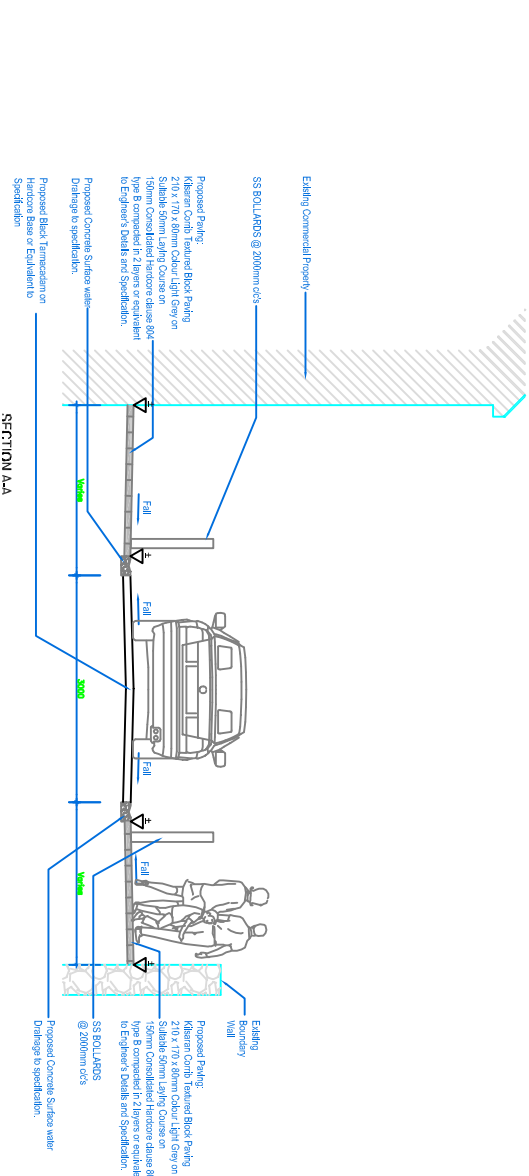

# SAGGART VILLAGE - INITIATIVE

01 AERIAL VIEW OF SAGGART VILLAGE SITE FROM THE WEST  
SOURCE: BINGMAPS.COM

01 SITE LOCATION MAP  
P8 1:2000 OS MAPS - 3388-25

01 EXISTING SITE MAP  
P8 1:1000 OS MAPS - 3388-25

01 PART PUBLIC PLAZA PAVING PLAN DETAIL  
P8 1:450

- Kilmaran Shelbourne Ground Silver Granite Aggregate Flag Paving or Equivalent
- Kilmaran Shelbourne Ground Black Granite Aggregate Flag Paving or Equivalent

01 VILLAGE PLAZA PERSPECTIVE VIEW 1  
P8 NTS

02 PROPOSED STREET CROSS SECTION A-A  
P8 1:50

01 VILLAGE PROJECT PLAN  
P8 1:250