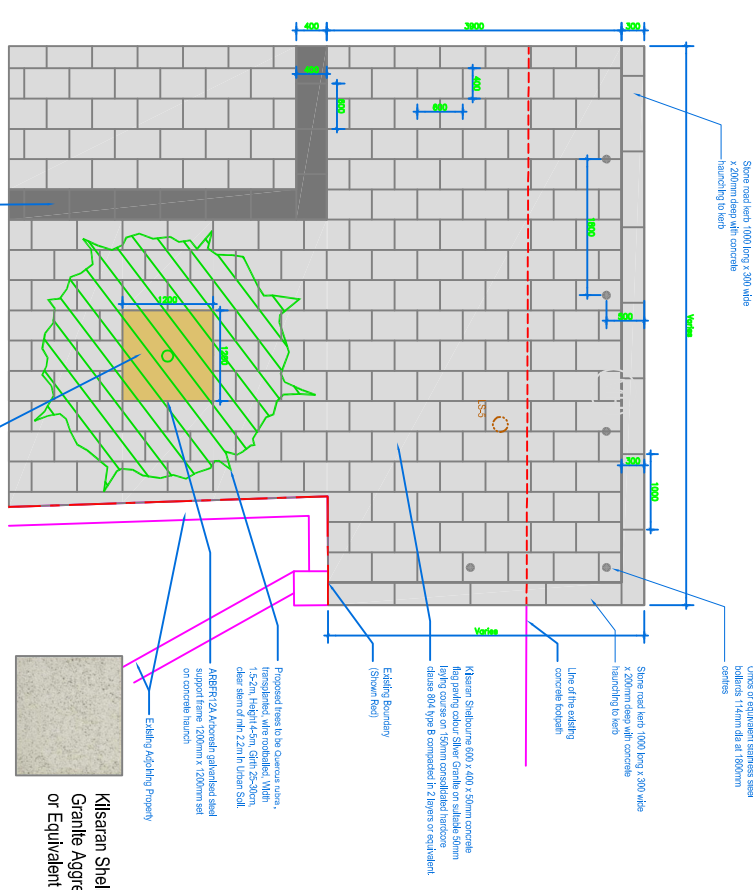

# SAGGART VILLAGE - INITIATIVE

01 AERIAL VIEW OF SAGGART VILLAGE SITE FROM THE WEST  
SOURCE: BINGMAPS.COM

01 SITE LOCATION MAP  
P8 1:2000 OS MAPS - 3388-25

01 EXISTING SITE MAP  
P8 1:1000 OS MAPS - 3388-25

01 PART PUBLIC PLAZA PAVING PLAN DETAIL  
P8 1:450

- Kilmaran Shelbourne Ground Silver Granite Aggregate Flag Paving or Equivalent
- Kilmaran Shelbourne Ground Black Granite Aggregate Flag Paving or Equivalent

01 VILLAGE PLAZA PERSPECTIVE VIEW 1  
P8 NTS

02 PROPOSED STREET CROSS SECTION A-A  
P8 1:50

01 VILLAGE PROJECT PLAN  
P8 1:250