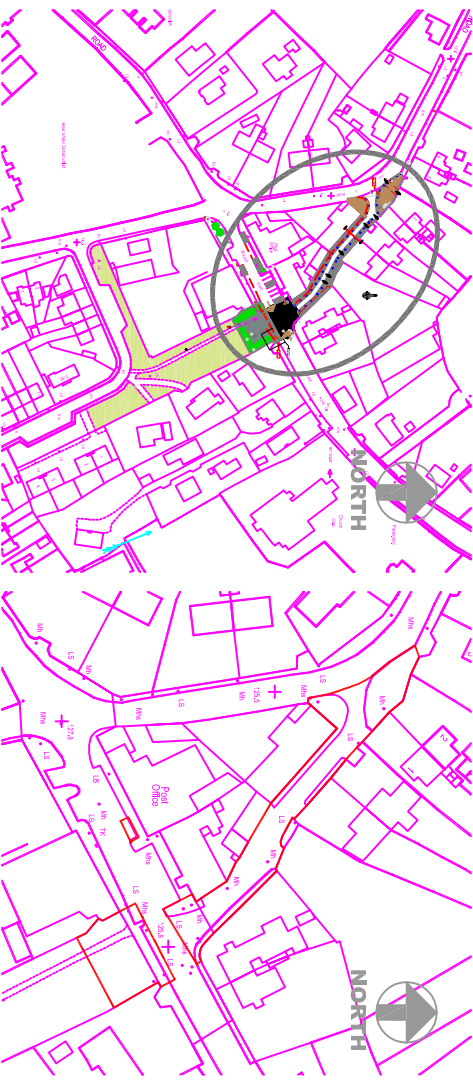

# SAGGART VILLAGE - INITIATIVE

01 AERIAL VIEW OF SAGGART VILLAGE SITE FROM THE WEST  
SOURCE: BINGMAPS.COM

01 SITE LOCATION MAP  
P8 1:2000 OS MAPS - 3388-25

01 EXISTING SITE MAP  
P8 1:1000 OS MAPS - 3388-25

01 PART PUBLIC PLAZA PAVING PLAN DETAIL  
P8 1:450

- Kilmaran Shelbourne Ground Silver Granite Aggregate Flag Paving or Equivalent
- Kilmaran Shelbourne Ground Black Granite Aggregate Flag Paving or Equivalent

01 VILLAGE PLAZA PERSPECTIVE VIEW 1  
P8 NTS

02 PROPOSED STREET CROSS SECTION A-A  
P8 1:50

01 VILLAGE PROJECT PLAN  
P8 1:250