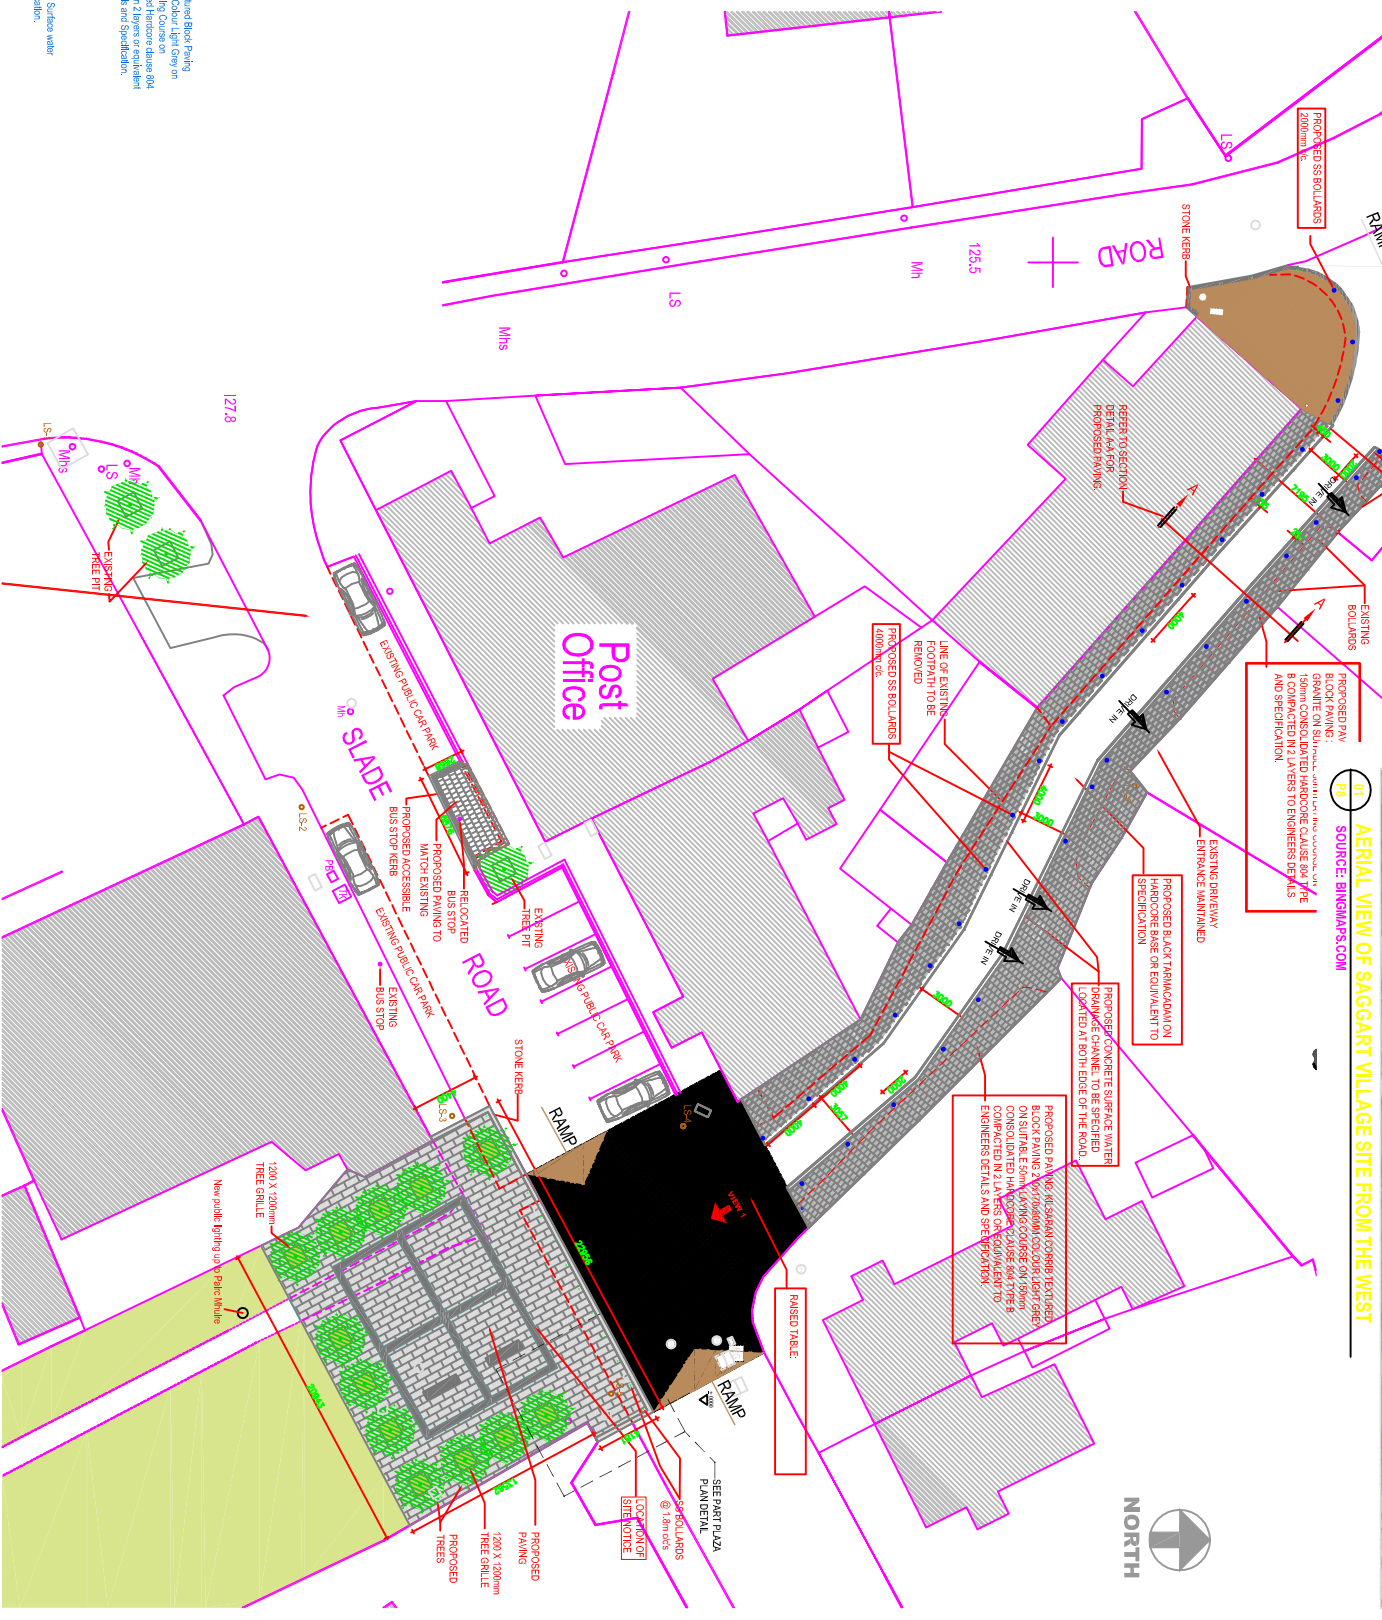

# SAGGART VILLAGE - INITIATIVE

01 AERIAL VIEW OF SAGGART VILLAGE SITE FROM THE WEST  
SOURCE: BINGMAPS.COM

01 SITE LOCATION MAP  
P8 1:2000 OS MAPS - 3388-25

01 EXISTING SITE MAP  
P8 1:1000 OS MAPS - 3388-25

01 PART PUBLIC PLAZA PAVING PLAN DETAIL  
P8 1:450

- Kilmaran Shelbourne Ground Silver Granite Aggregate Flag Paving or Equivalent
- Kilmaran Shelbourne Ground Black Granite Aggregate Flag Paving or Equivalent

01 VILLAGE PLAZA PERSPECTIVE VIEW 1  
P8 NTS

02 PROPOSED STREET CROSS SECTION A-A  
P8 1:50

01 VILLAGE PROJECT PLAN  
P8 1:250