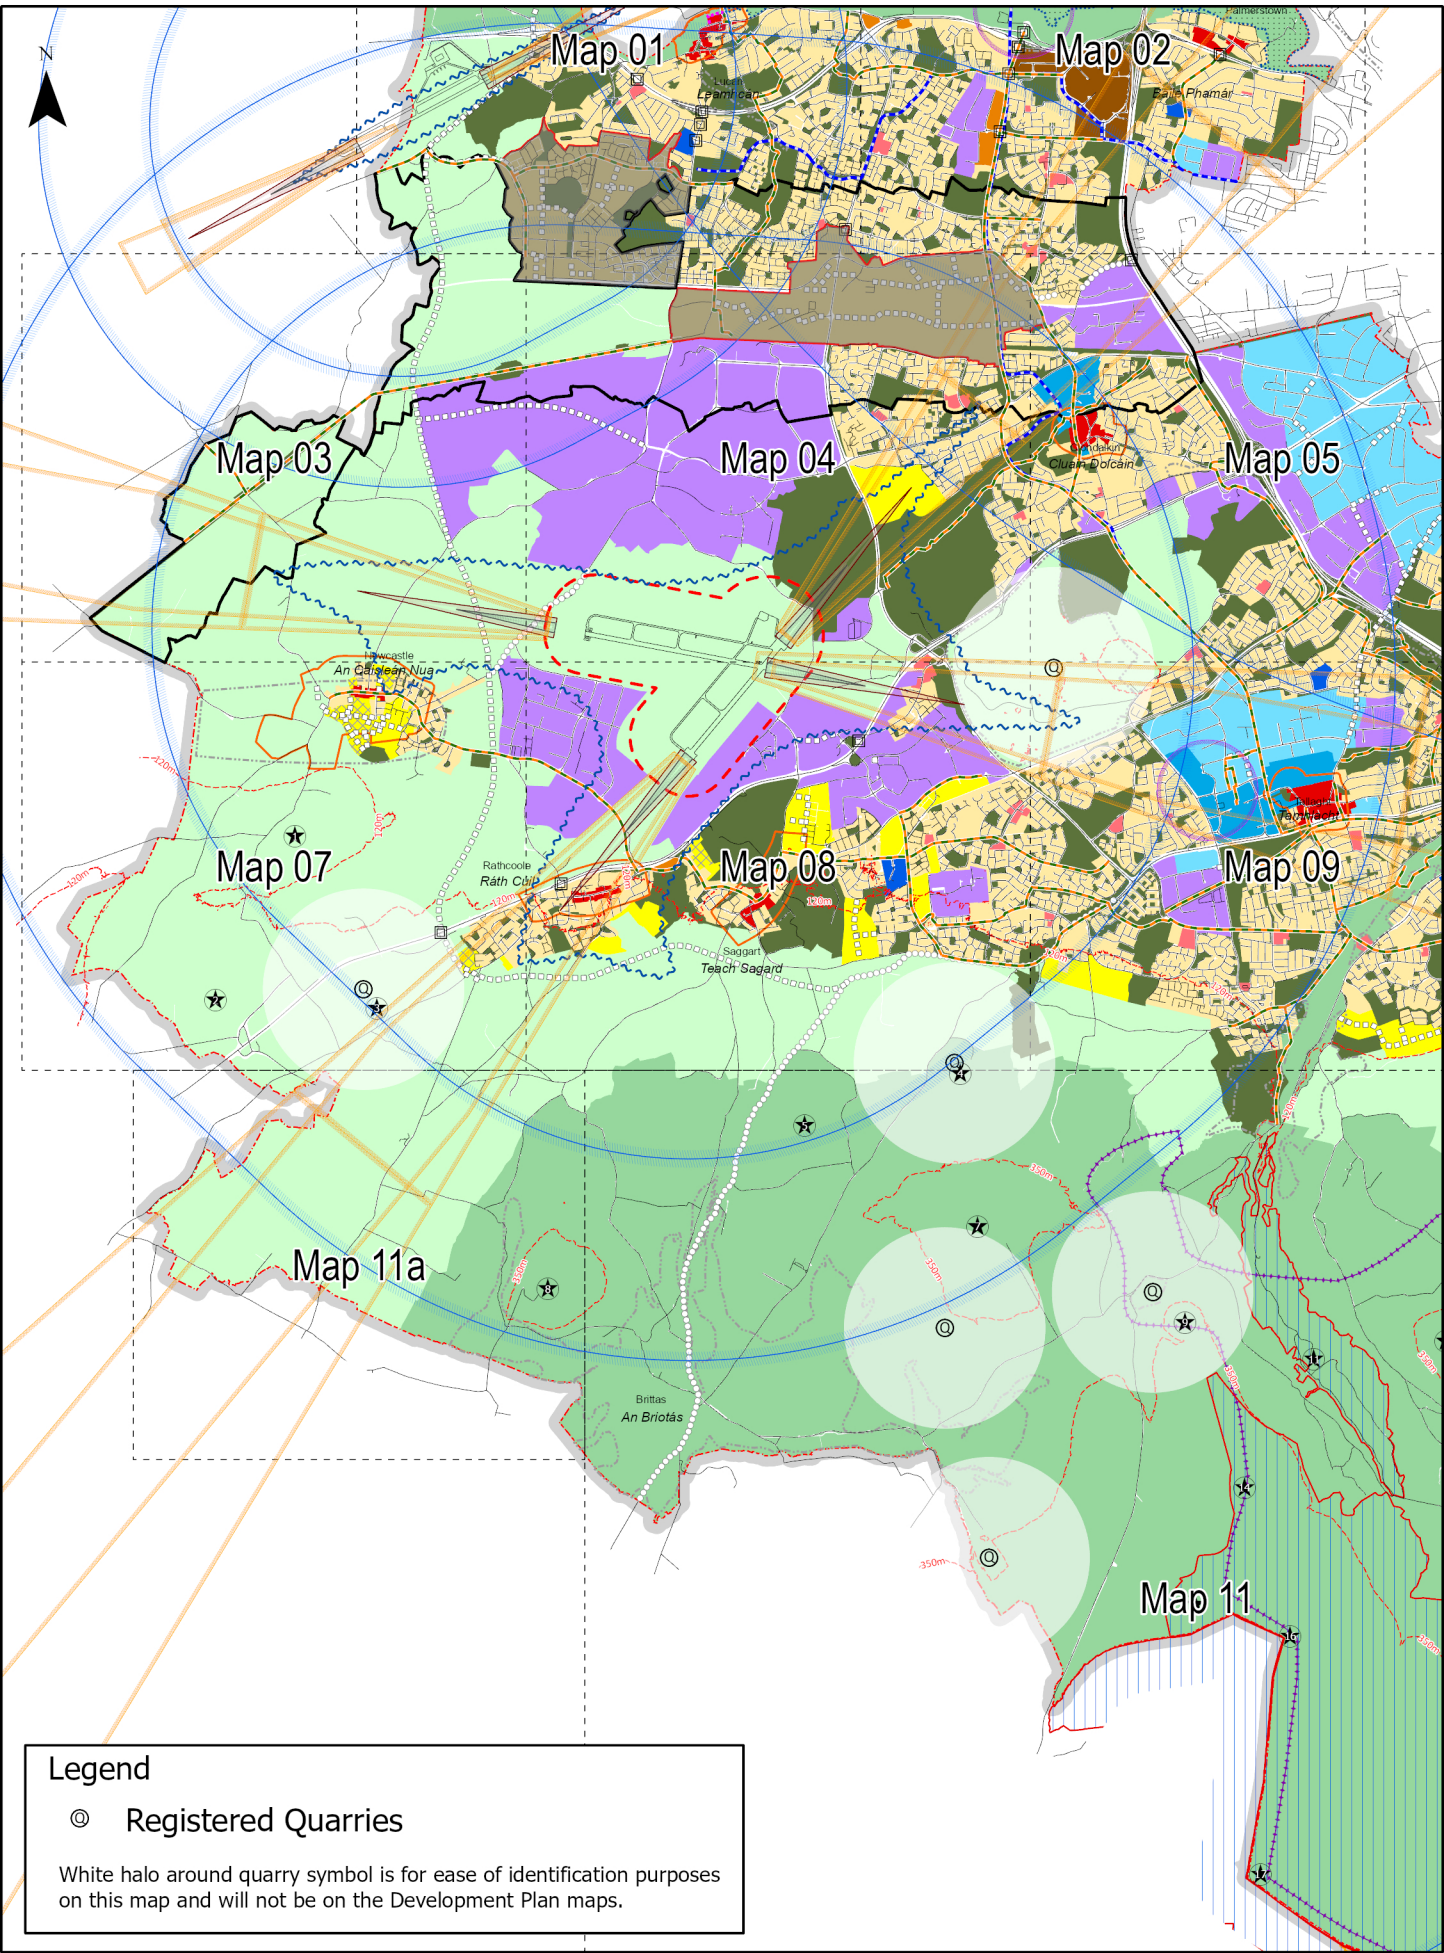

Appendix 5:
Registered Quarries Map

Registered Quarries

Legend

Ⓚ Registered Quarries

White halo around quarry symbol is for ease of identification purposes on this map and will not be on the Development Plan maps.