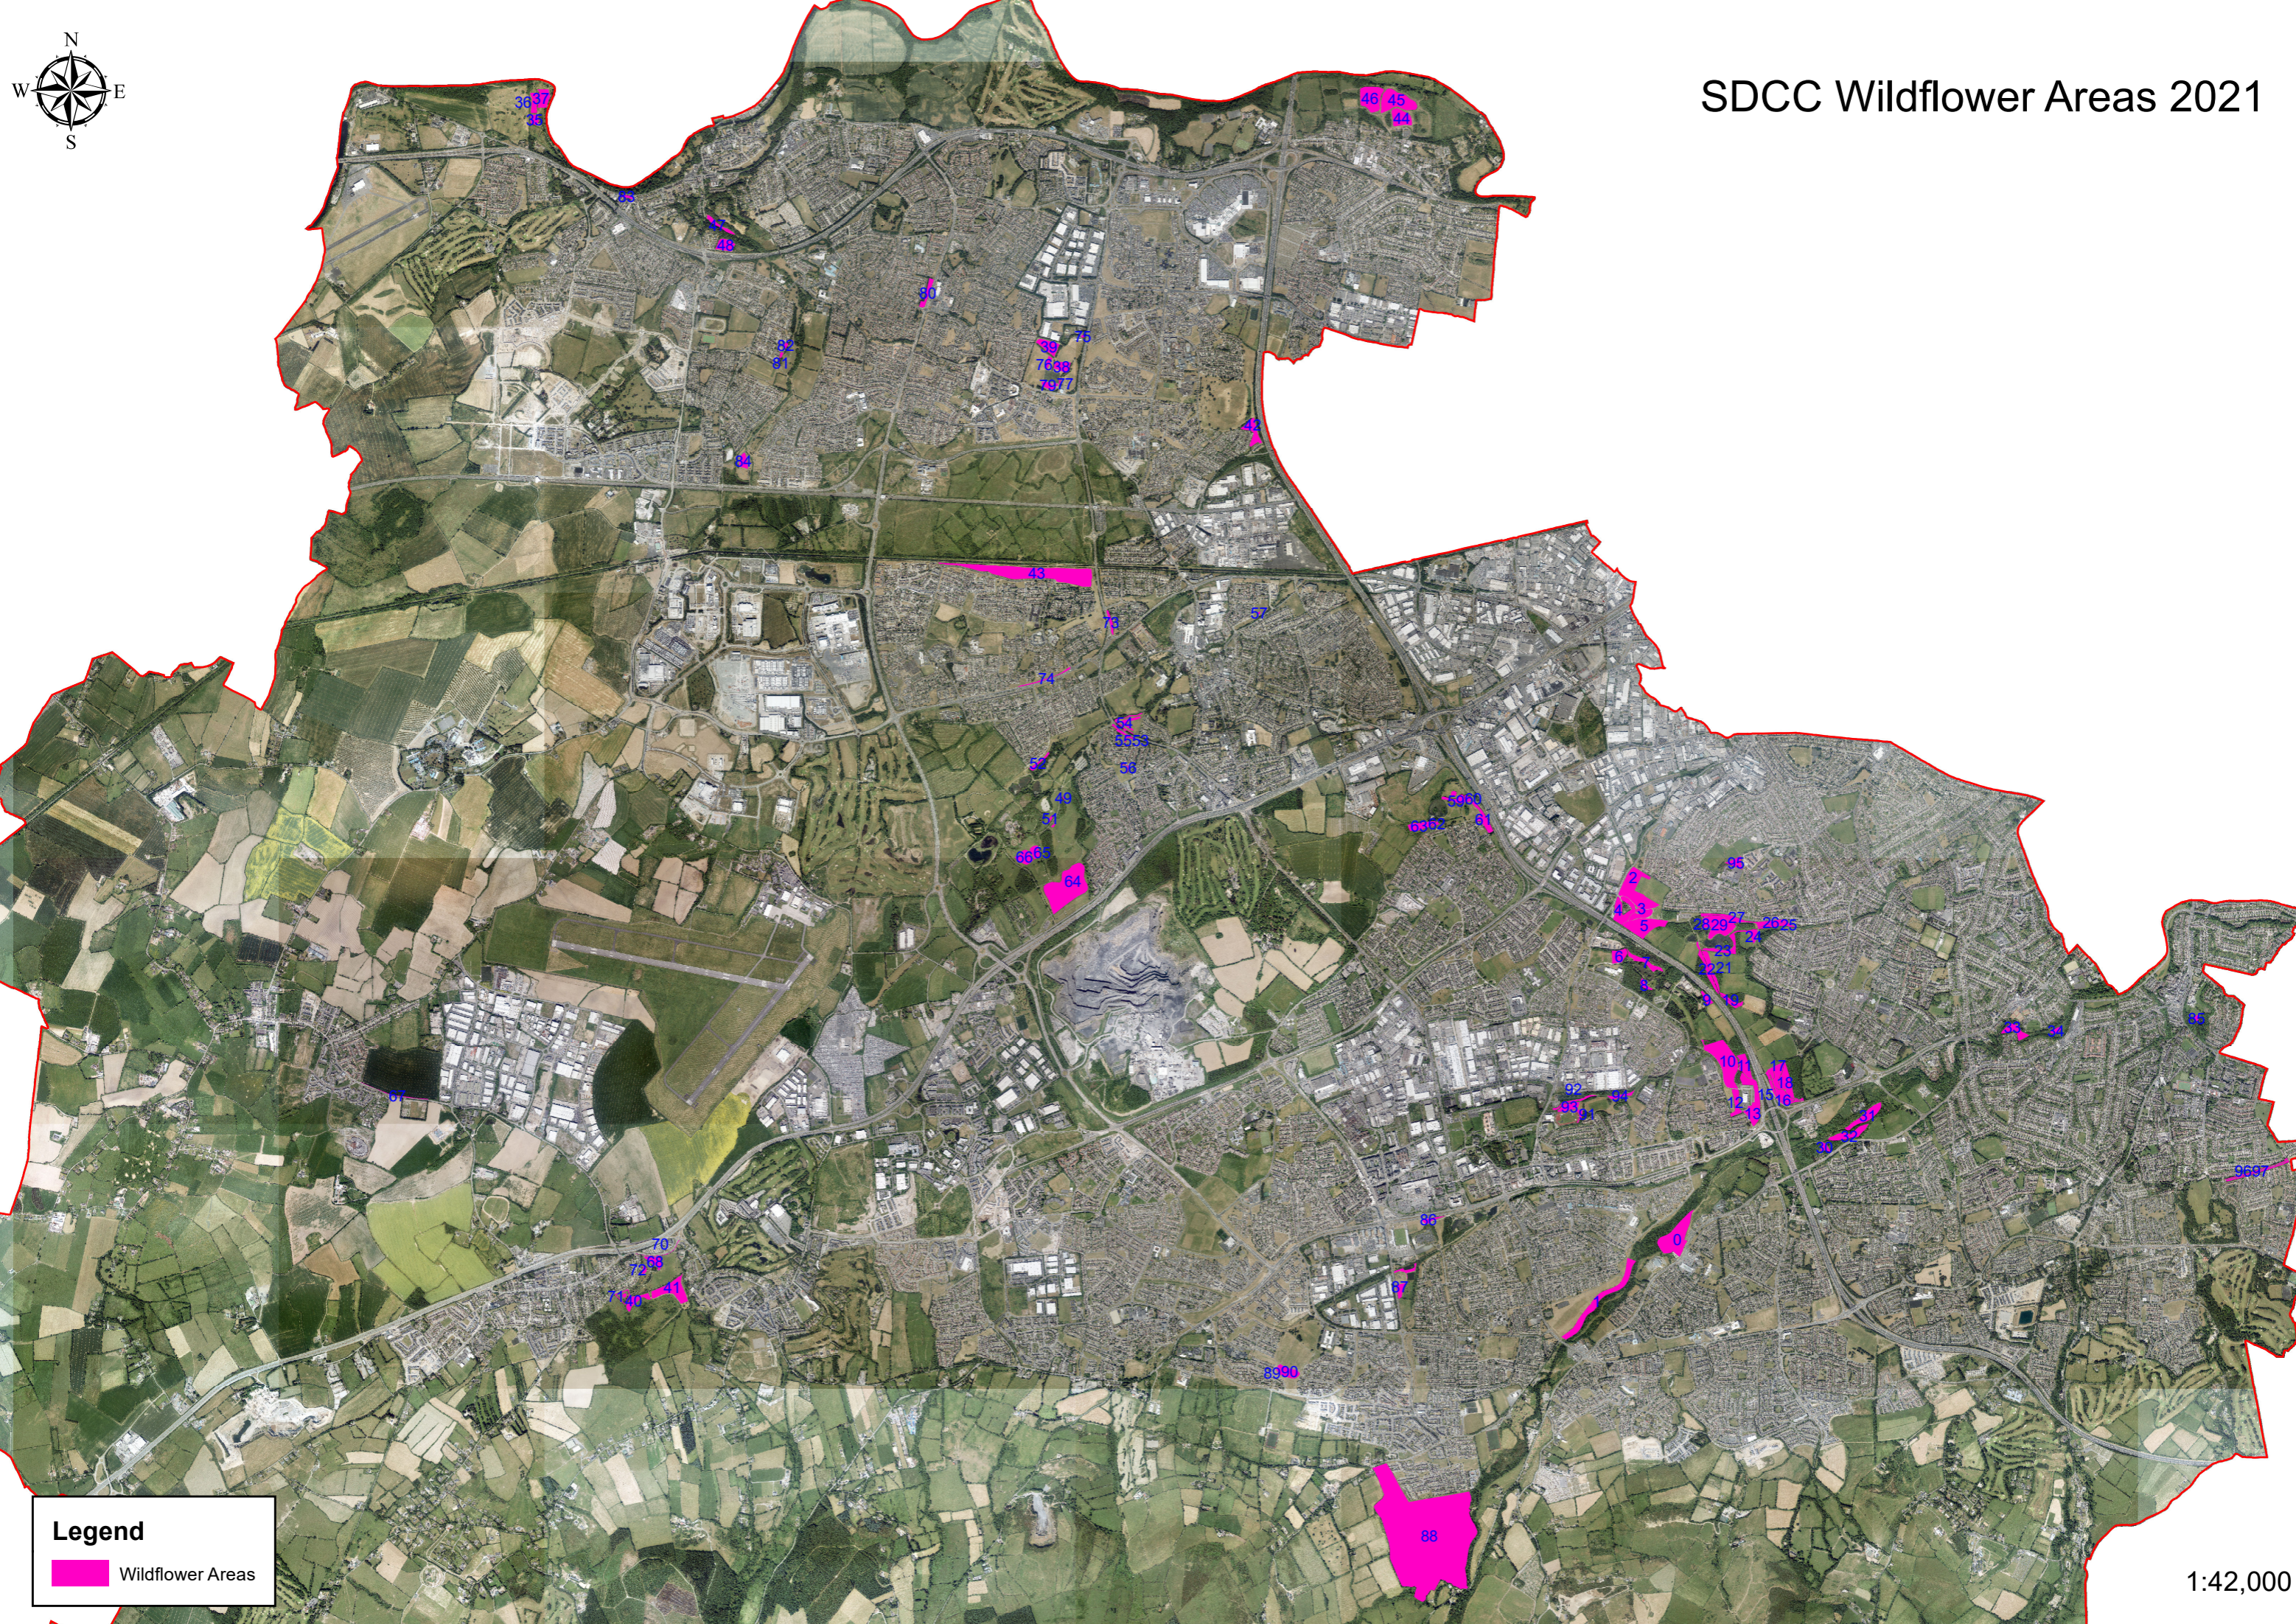

SDCC Wildflower Areas 2021

Legend
Wildflower Areas

1:42,000