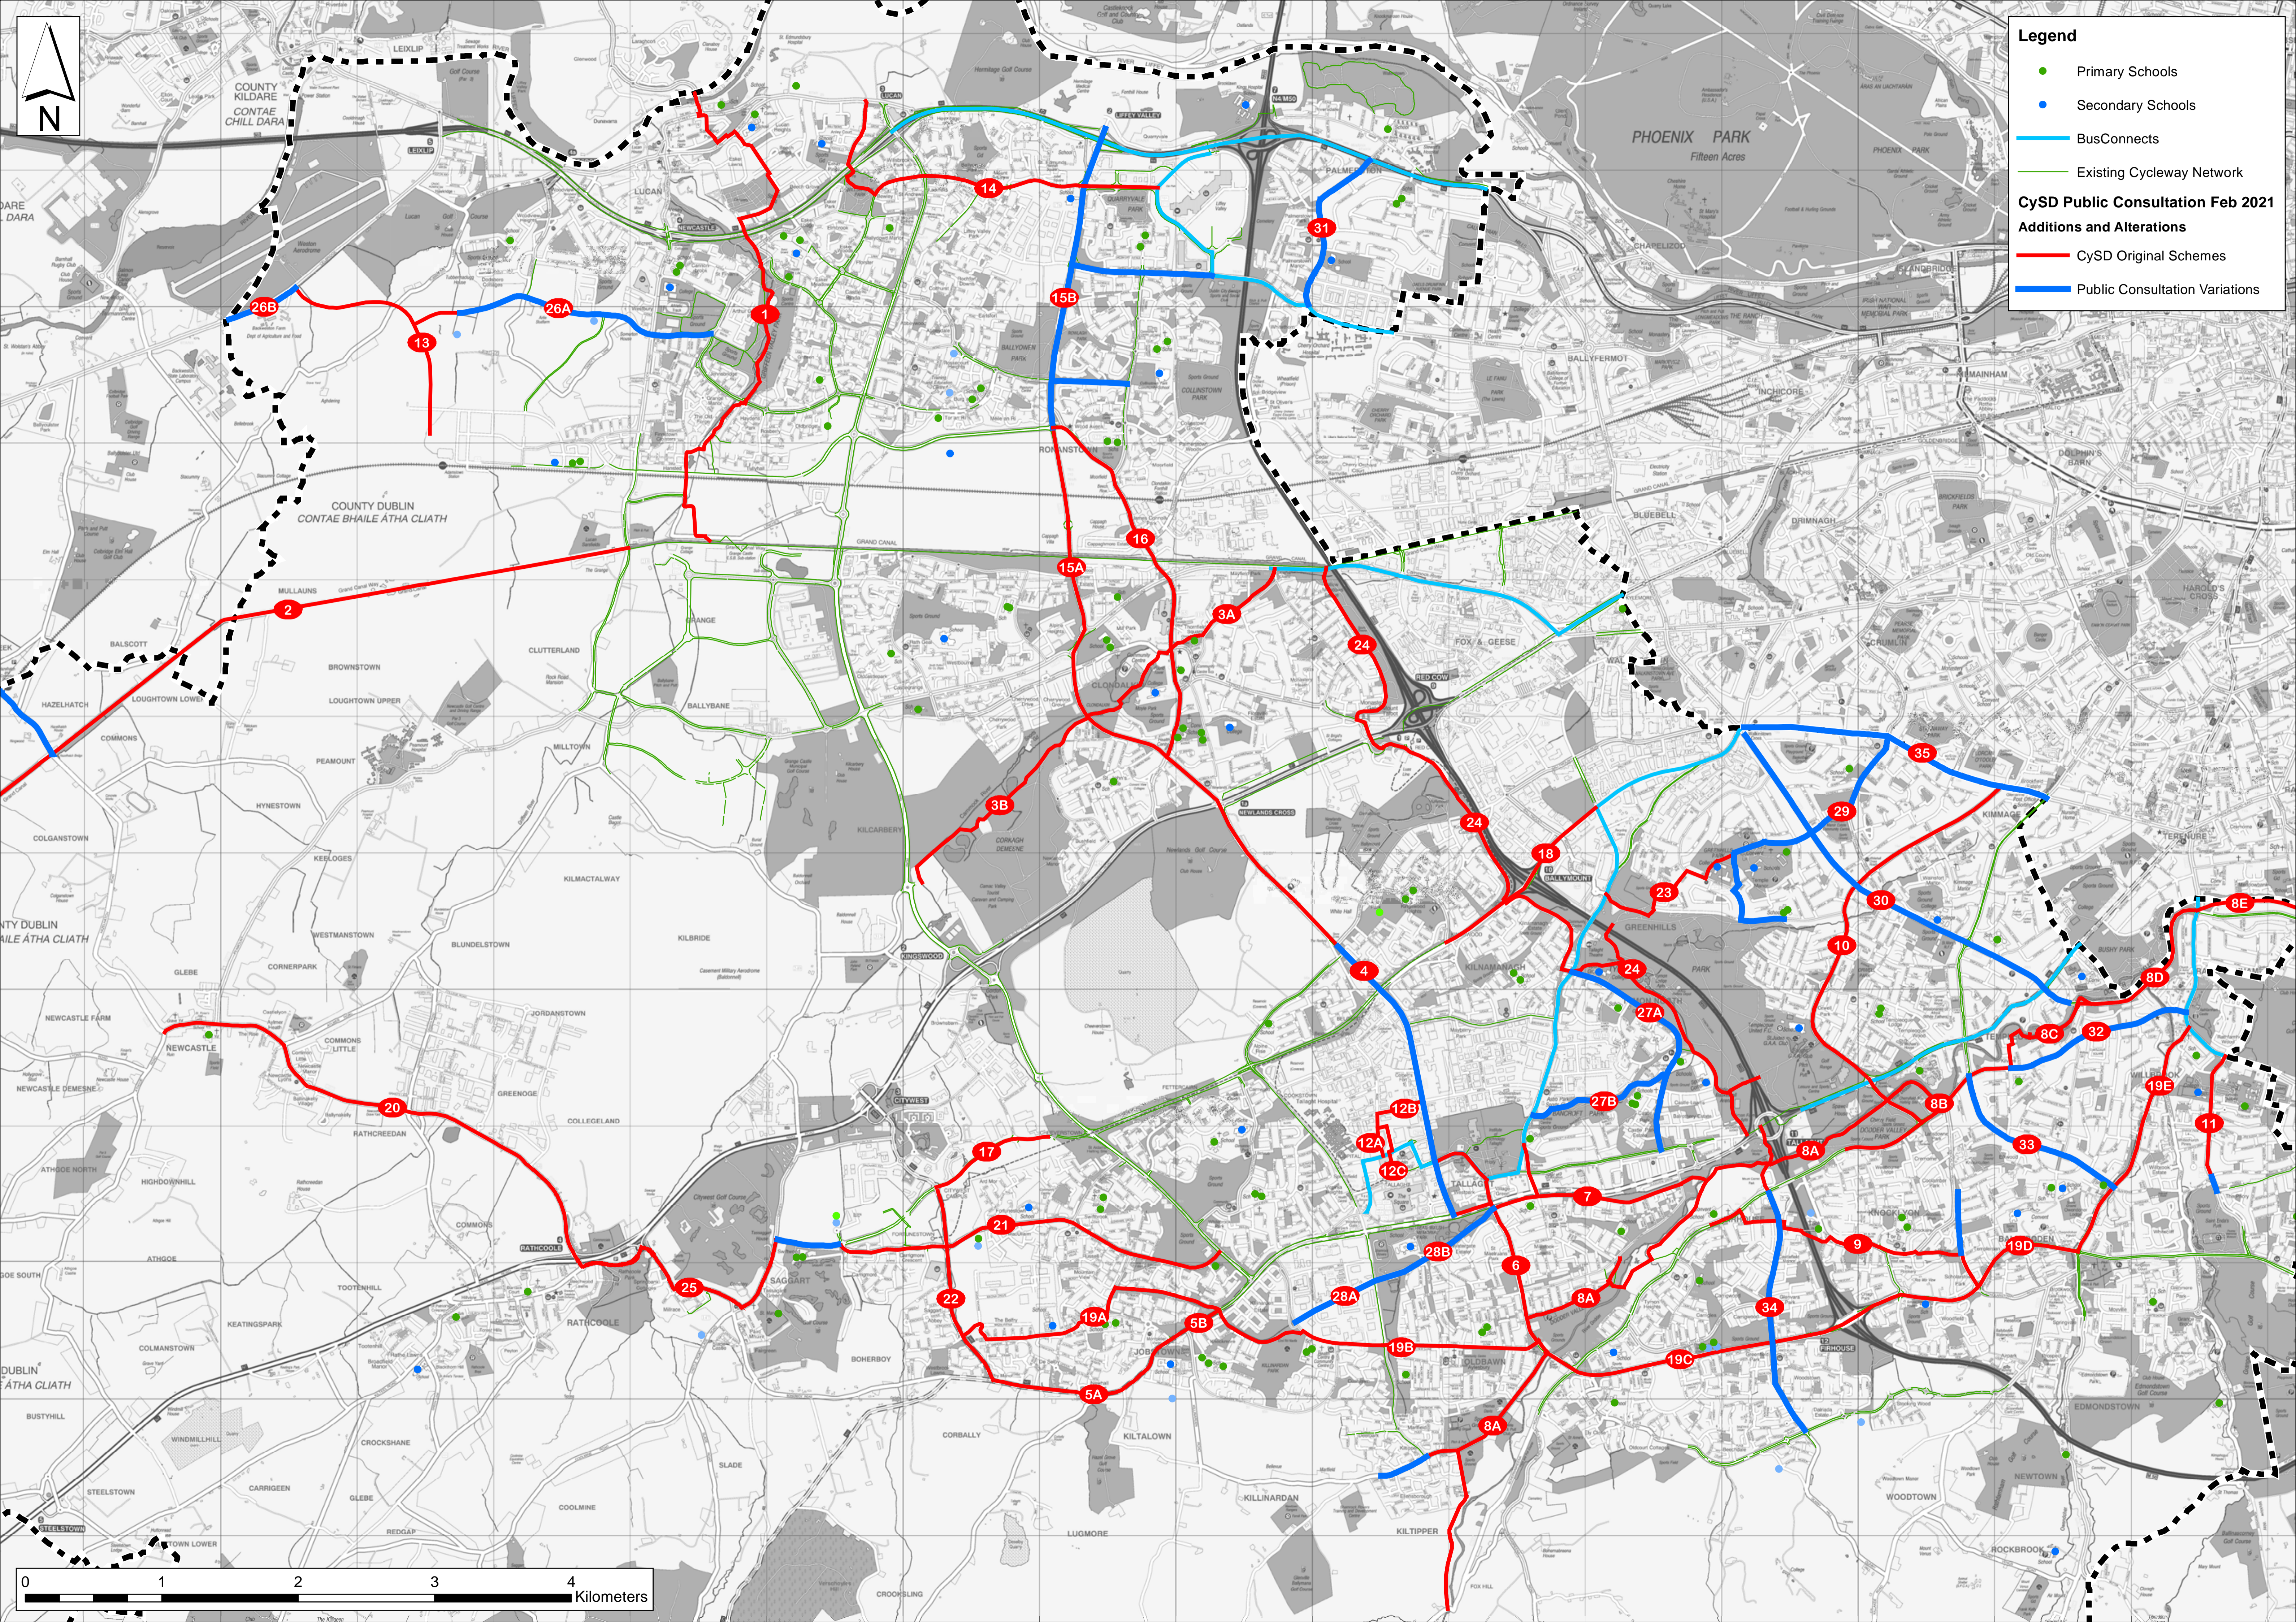

Legend

- Primary Schools
- Secondary Schools
- BusConnects
- Existing Cycleway Network

CySD Public Consultation Feb 2021 Additions and Alterations

- CySD Original Schemes
- Public Consultation Variations

0 1 2 3 4 Kilometers