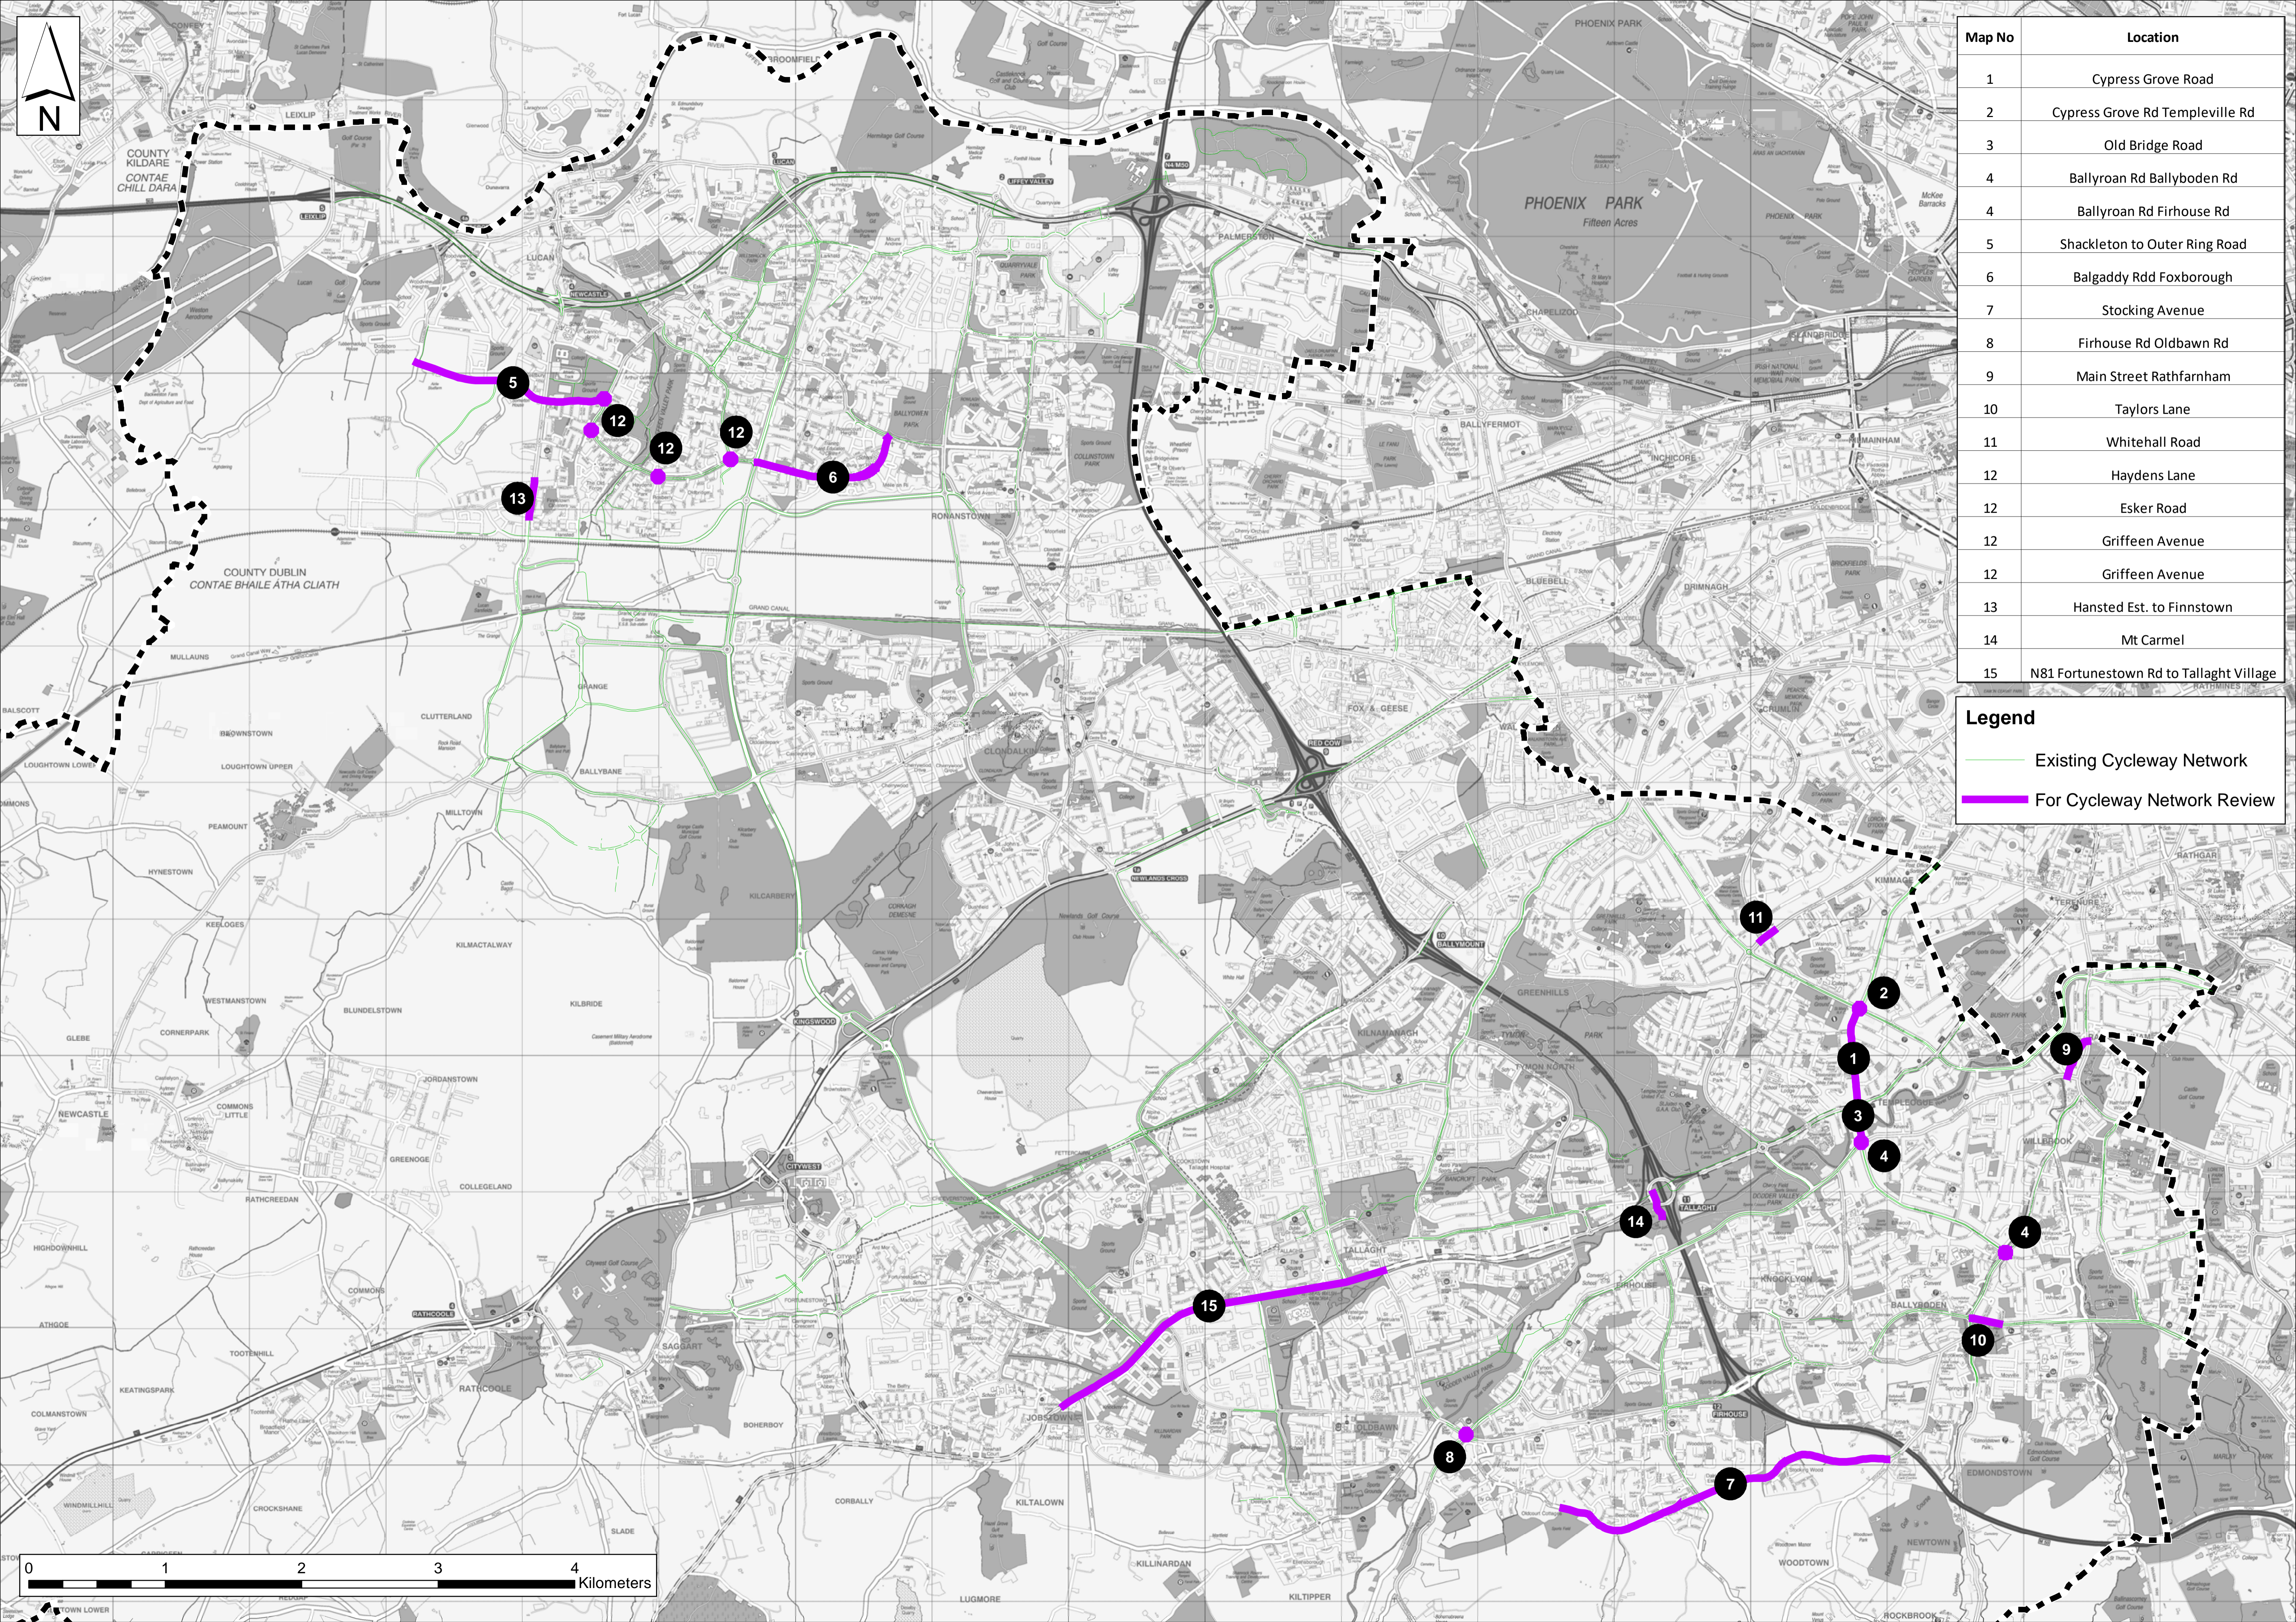

Map Number	Location	Map Number	Location
1	Cycleway along the proposed Knocklyon Road realignment route.	17	East Gate of Casement barracks to R136 via Grange Castle golf course
2	Scheme 11 Grange Road to Grange Downs cycle path.	18	Celbridge Road to Lucan Village
3	Hazelhatch Road from train station to Grand Canal	19	Stocking Lane to Prospect along Edmondstown Road
4	Kilipper Road - Dodder Greenway to Elder Heath	20	New Nangor road from Fonthill Road to BusConnects CBC8
5	Temperoan Road	21	Newcastle Road - Adamstown to Lucan Village
6	Link from Fonthill Road to BusConnects CBC7 via Coldcut Road.	22	Newcastle to the Grand Canal Greenway
7	Link from Fonthill Road to Nellistown Road via Ronanstown Road.	23	Saggart to Brittas
8	Link from Dutch Village Woodford to BusConnects CBC8	24	Butterfield Ave
9	Elevated cycle lanes at Oldbawn / Belgard Junction	25	Kennelsfort Road
10	Newcastle to Hazelhatch	26	Osprey Road, Glendown Rd and Templeogue Wood
11	Whitechurch Road - one way system	27	Ballyroan Road
12	Esker Road (L1011)	28	Light segregation for Tallaght Village and Belgard Road.
13	Outer Canal Loop Hazelhatch to Leixlip Confey.	29	Ballycullen Road Hunters Wood to Firhouse Road
14	Landmark bridges at Tymon Park M50 and Naas Road Longmile Road.	30	Marian Road
15	West Gate of Casement barracks to Digital Realty Profile Industrial Estate.	31	Bancroft Park
16	Perimeter of Grange Castle Golf Club from the Main Gate of Casement barracks.	32	Cromwellsford Road

0 1 2 3 4 Kilometers

Map No	Location
1	Cypress Grove Road
2	Cypress Grove Rd Templeville Rd
3	Old Bridge Road
4	Ballyroan Rd Ballyboden Rd
4	Ballyroan Rd Firhouse Rd
5	Shackleton to Outer Ring Road
6	Balgaddy Rdd Foxborough
7	Stocking Avenue
8	Firhouse Rd Oldbawn Rd
9	Main Street Rathfarnham
10	Taylor's Lane
11	Whitehall Road
12	Haydens Lane
12	Esker Road
12	Griffen Avenue
12	Griffen Avenue
13	Hansted Est. to Finstown
14	Mt Carmel
15	N81 Fortunestown Rd to Tallaght Village