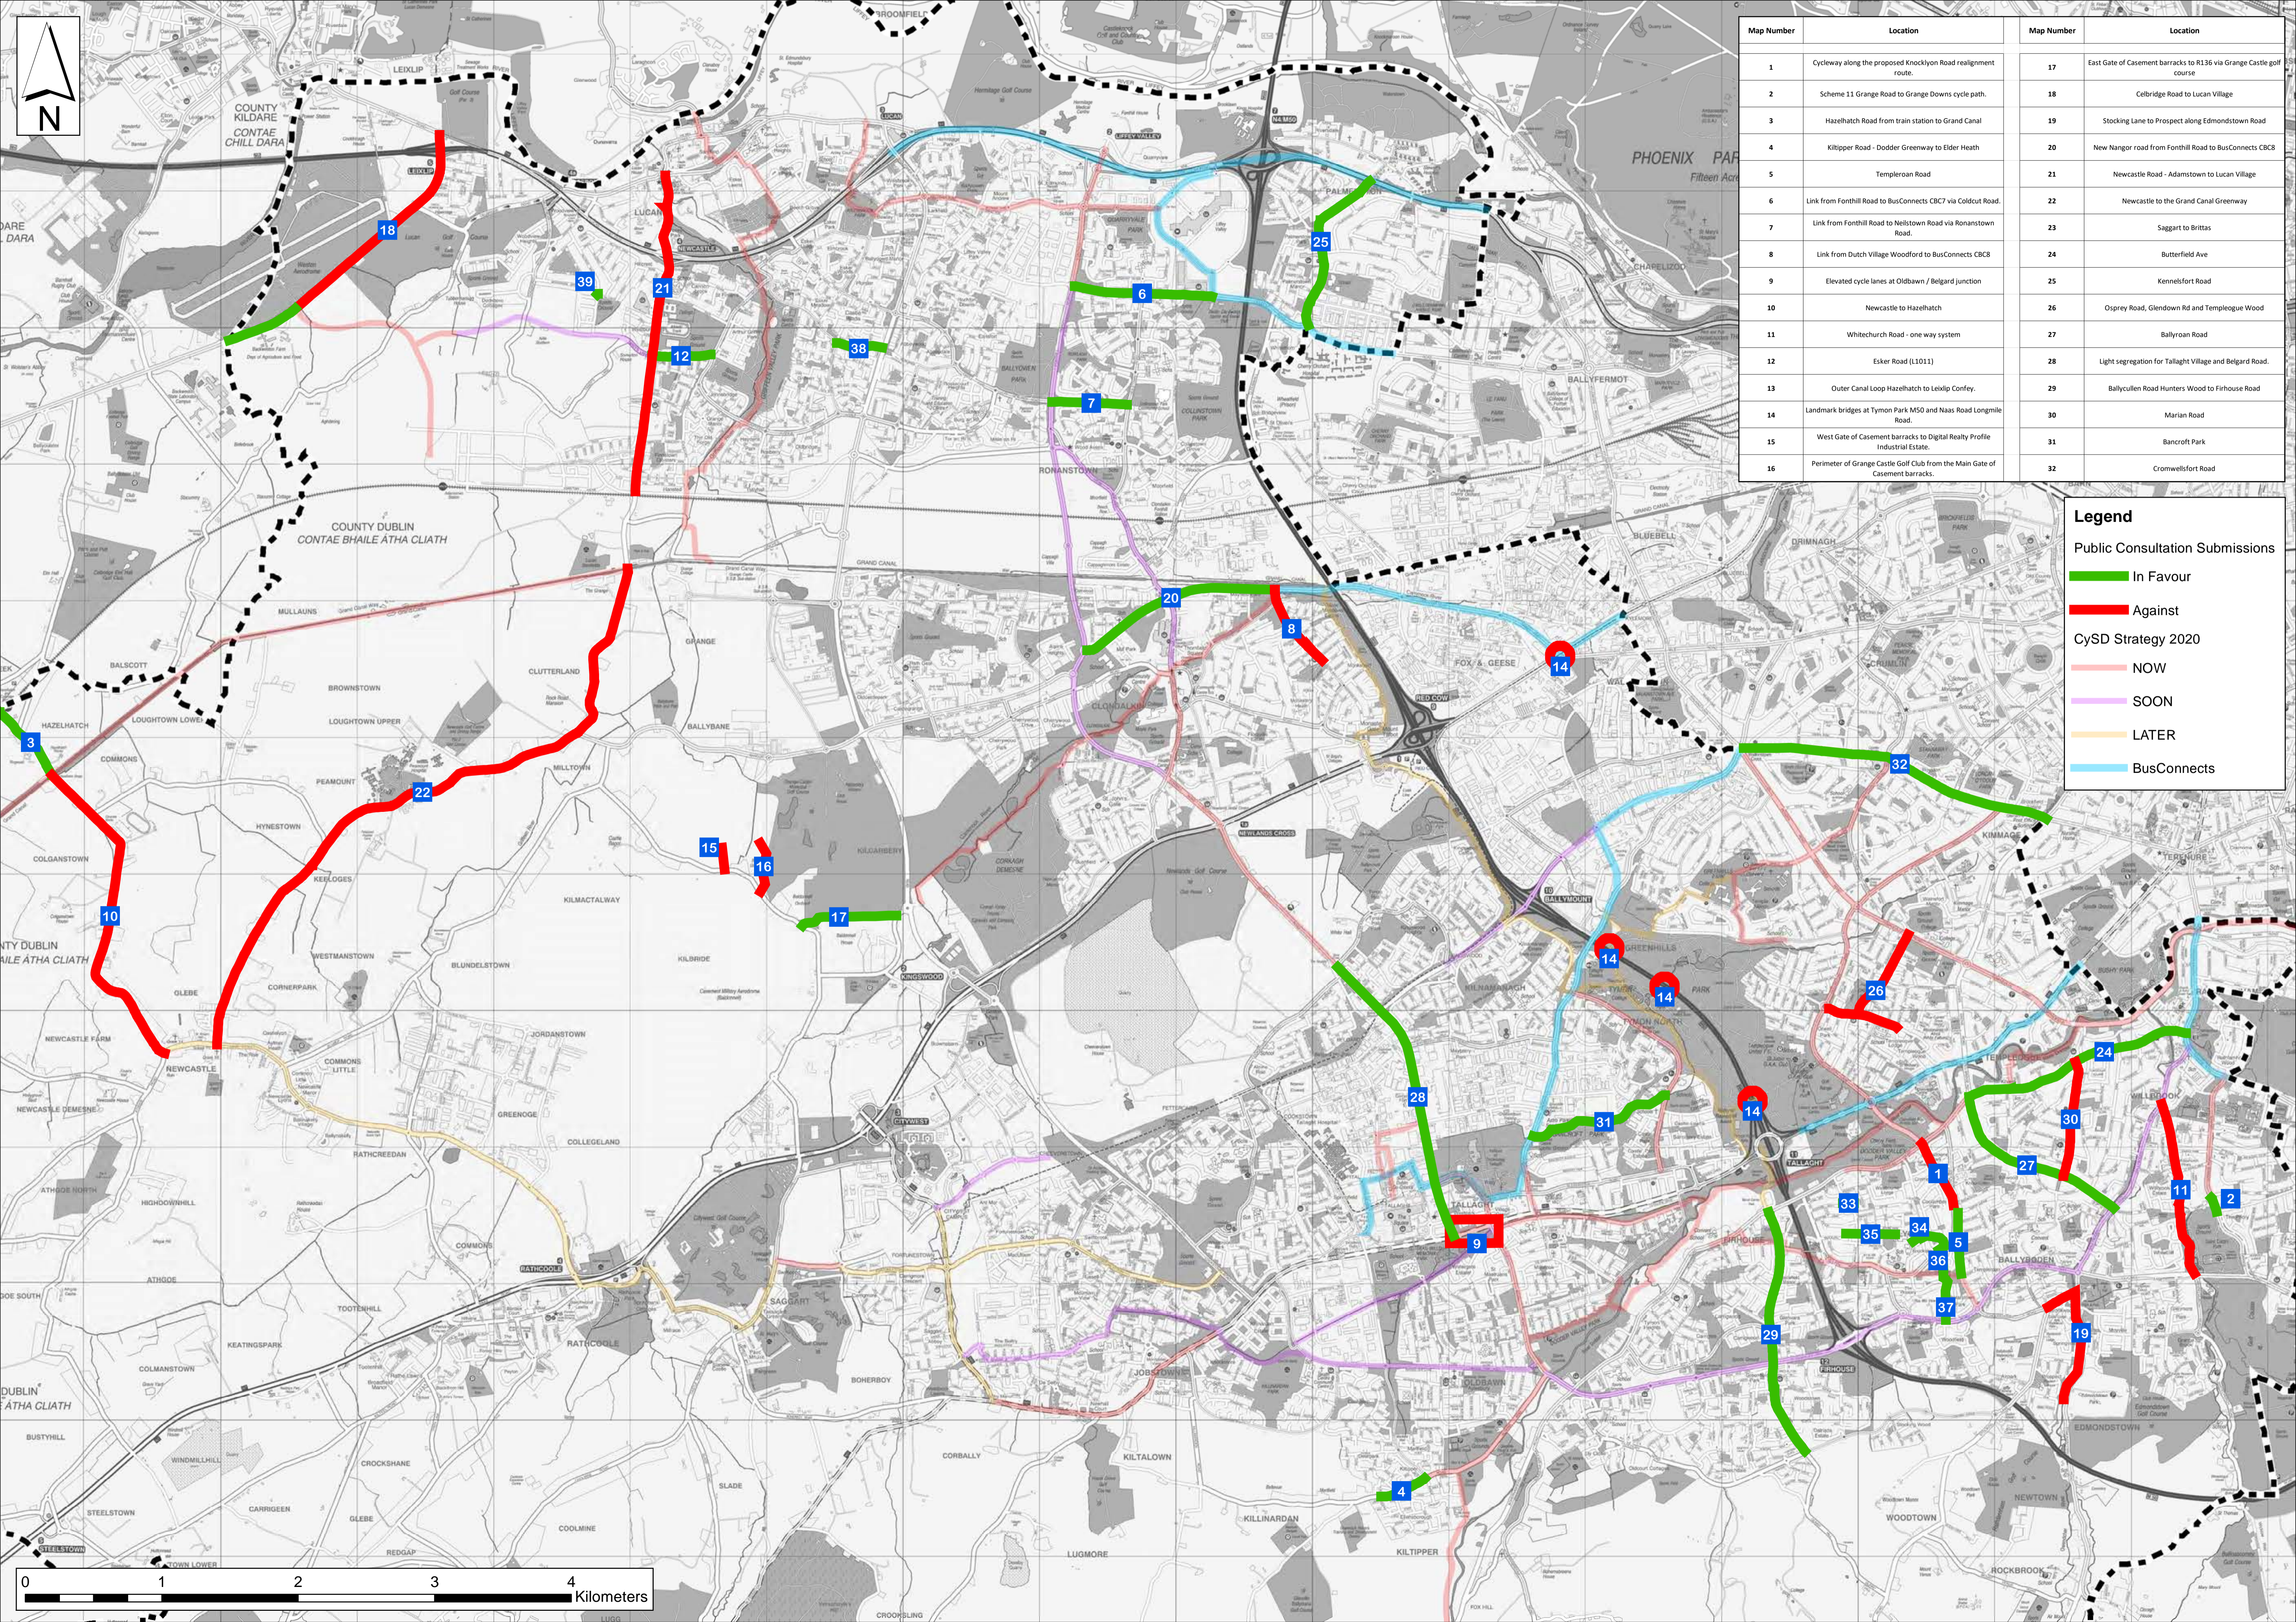

Map Number	Location	Map Number	Location
1	Cycleway along the proposed Knocklyon Road realignment route.	17	East Gate of Casement barracks to R136 via Grange Castle golf course
2	Scheme 11 Grange Road to Grange Downs cycle path.	18	Celbridge Road to Lucan Village
3	Hazelhatch Road from train station to Grand Canal	19	Stocking Lane to Prospect along Edmondstown Road
4	Kilipper Road - Dodder Greenway to Elder Heath	20	New Nangor road from Fonthill Road to BusConnects CBC8
5	Templeoan Road	21	Newcastle Road - Adamstown to Lucan Village
6	Link from Fonthill Road to BusConnects CBC7 via Coldcut Road.	22	Newcastle to the Grand Canal Greenway
7	Link from Fonthill Road to Nellistown Road via Ronanstown Road.	23	Saggart to Brittas
8	Link from Dutch Village Woodford to BusConnects CBC8	24	Butterfield Ave
9	Elevated cycle lanes at Oldbawn / Belgard Junction	25	Kennelsfort Road
10	Newcastle to Hazelhatch	26	Osprey Road, Glendown Rd and Templeogue Wood
11	Whitechurch Road - one way system	27	Ballyroan Road
12	Esker Road (L1011)	28	Light segregation for Tallaght Village and Belgard Road.
13	Outer Canal Loop Hazelhatch to Leixlip Convey.	29	Ballycullen Road Hunters Wood to Firhouse Road
14	Landmark bridges at Tymon Park M50 and Naas Road Longmile Road.	30	Marian Road
15	West Gate of Casement barracks to Digital Realty Profile Industrial Estate.	31	Bancroft Park
16	Perimeter of Grange Castle Golf Club from the Main Gate of Casement barracks.	32	Cromwellsford Road

Legend

Public Consultation Submissions

- █ In Favour
- █ Against

CySD Strategy 2020

- █ NOW
- █ SOON
- █ LATER
- █ BusConnects