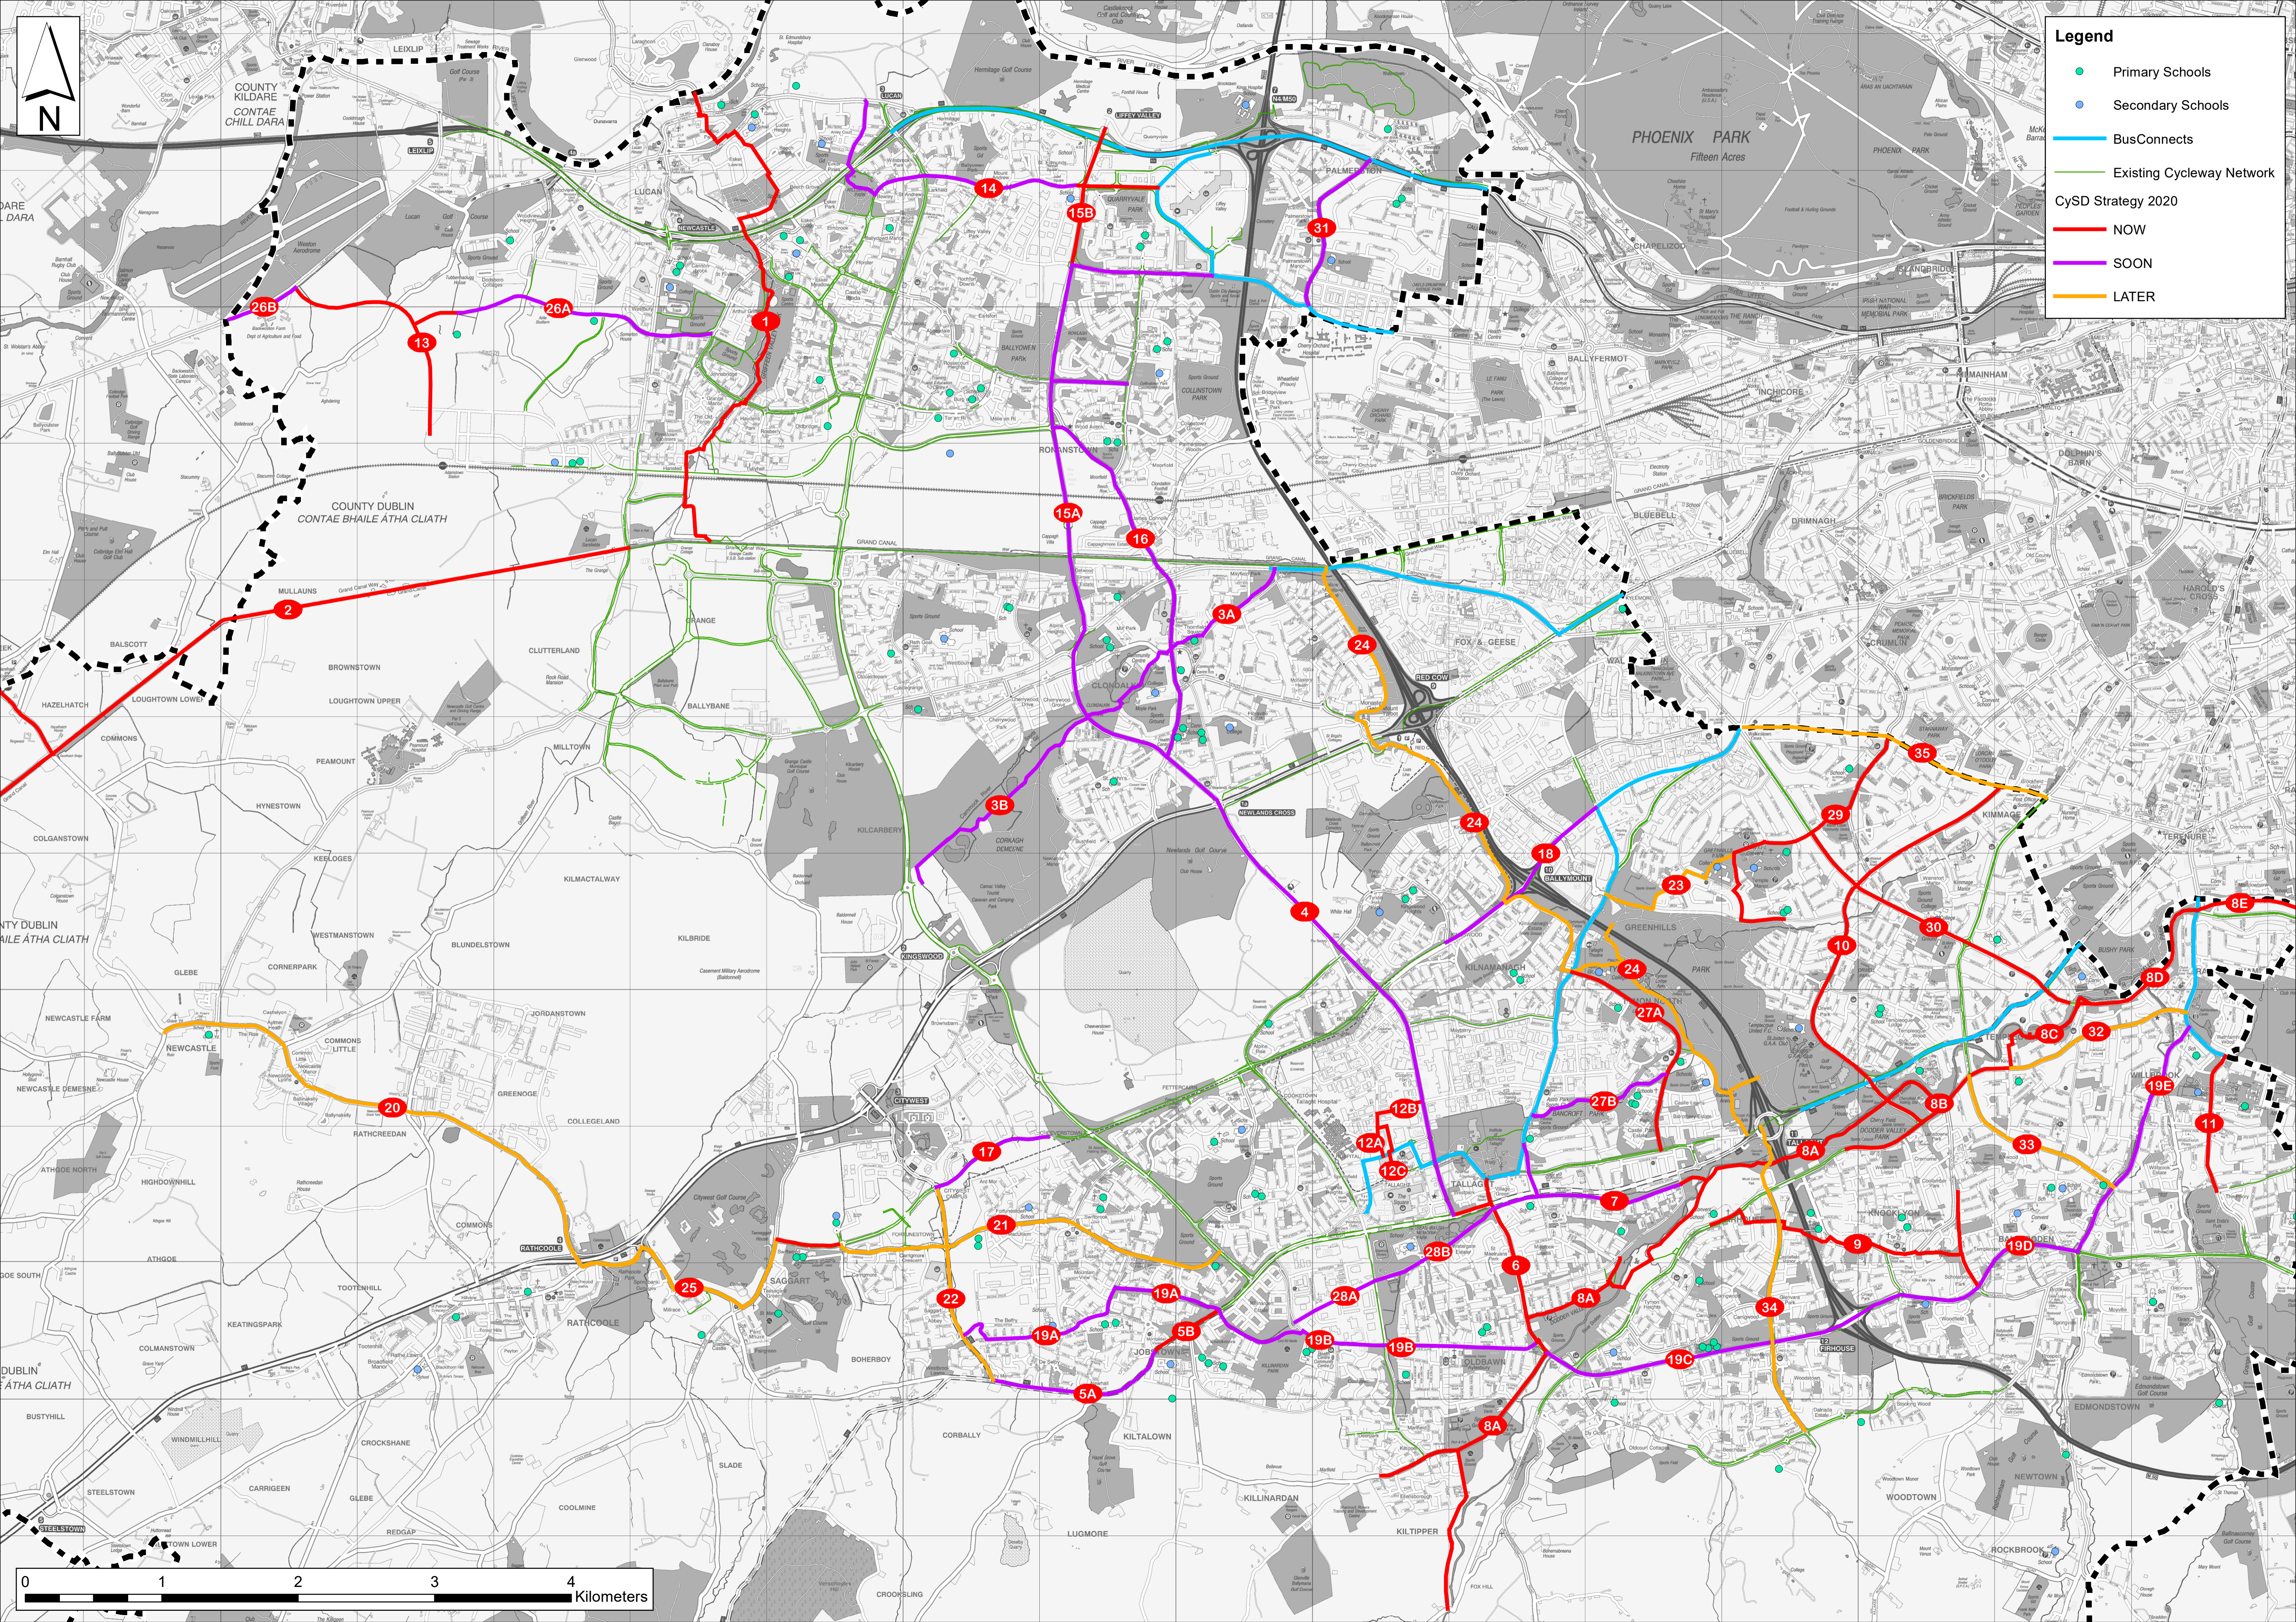

Legend

- Primary Schools
- Secondary Schools
- BusConnects
- Existing Cycleway Network
- CySD Strategy 2020
  - NOW
  - SOON
  - LATER

0 1 2 3 4 Kilometers