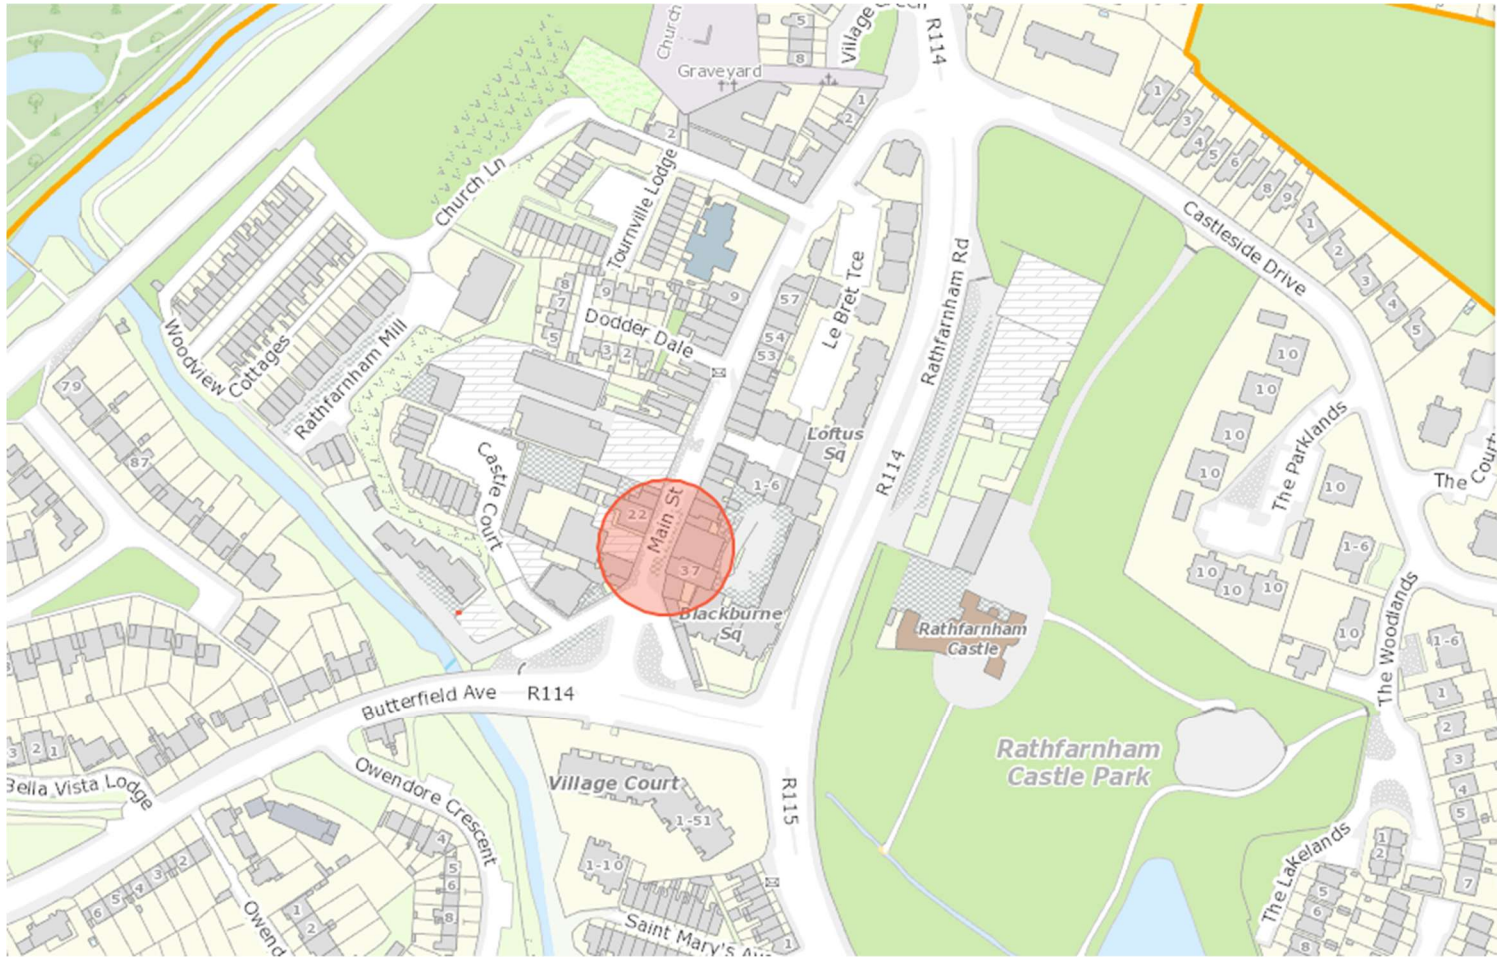

Rathfarhham Village Covid 19 Scheme

March 2021

Aerial view of proposed Location

- we can provide a safe and welcoming place for residents, businesses and visitors and help re-open our areas as our society gets on the path to recovery following the impact from COVID-19.
- that the village is safe and can be enjoyed by all - the young and old, those who are new to cycling or who may have taken it up again after a long time; those who are mobility-challenged, including, amongst others, the blind and visually impaired.
- to expanded pedestrian zones may offer opportunities for cafes and restaurants to use the public realm whilst ensuring safe physical distancing is adhered to.