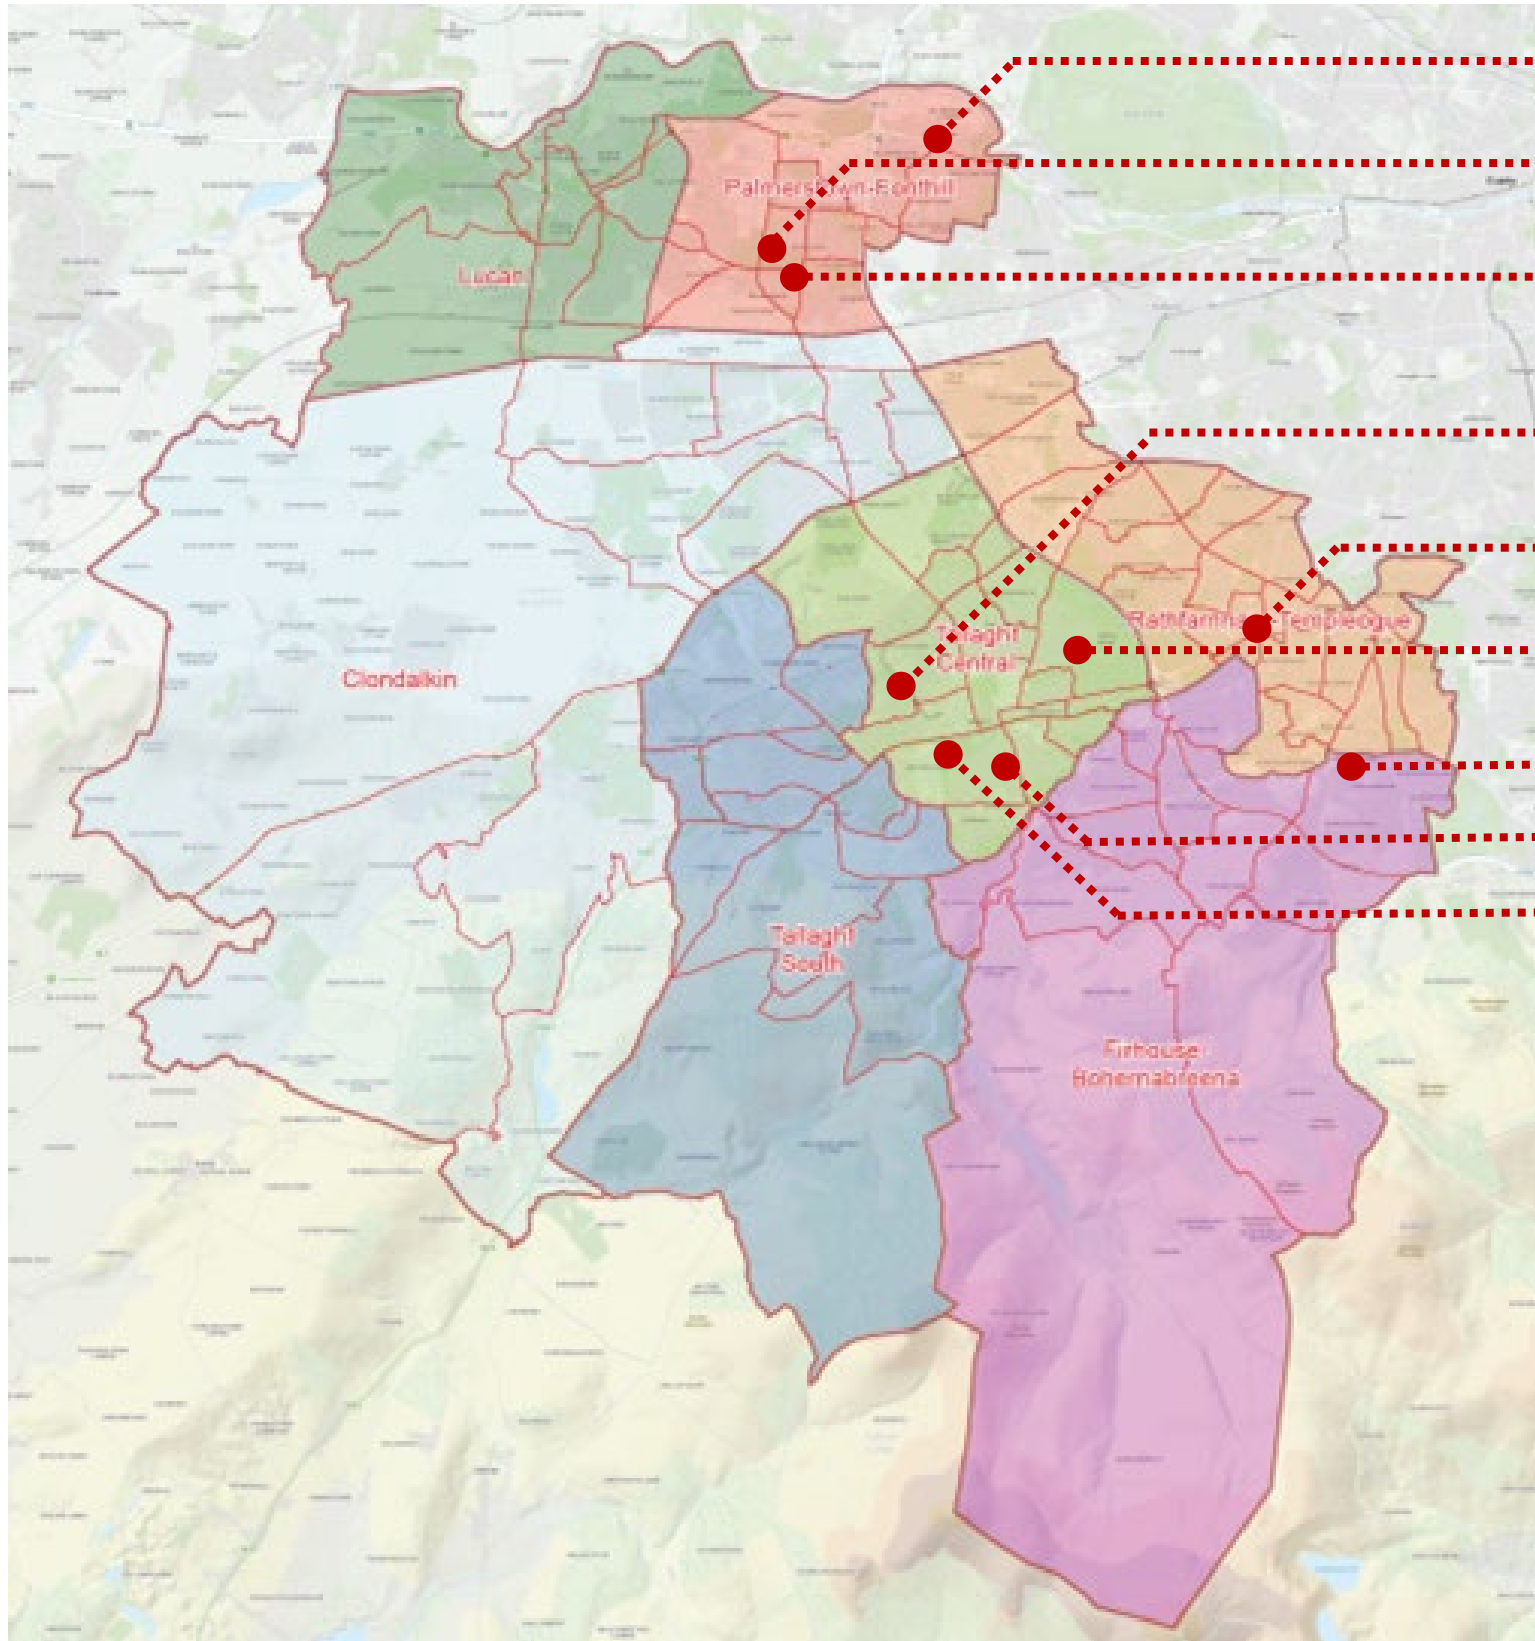

ST. AONGUS GREEN / TYMON NORTH RD.
SENIOR CITIZENS HOUSING PROJECT
AREA COMMITTEE MEETING

- OLD LUCAN ROAD, PALMERSTOWN
- ST MARKS / ROWLAGH CRESCENTS
- ST RONAN'S CRES, RONANSTOWN,
- FERNWOOD & MAPLEWOOD
- RIVERSIDE COTTAGES, TEMPLEOGUE VILLAGE
- ST AONGUS GREEN / TYMON NORTH ROAD.
- PEARSE BROTHERS PARK
- BRADY'S FIELD
- WHITESTOWN WAY

AREA LEGEND:

- Lucan
- Clondalkin
- Palmerstown-Fonthill
- Rathfarnham-Templeogue
- Tallaght Central
- Tallaght South
- Firhouse-Bohernabreena

LOCATION MAP

EXISTING SITE PLAN

EXISTING SITE – ARIAL VIEWS & PHOTOGRAPHS

—•— BOUNDARY LINE

SITE AREA:

• 0242 Ha /

NOTIONAL NO. OF UNITS - 12

PROPOSED SITE PLAN

PROPOSED AERIAL VIEW

PROPOSED AERIAL VIEW