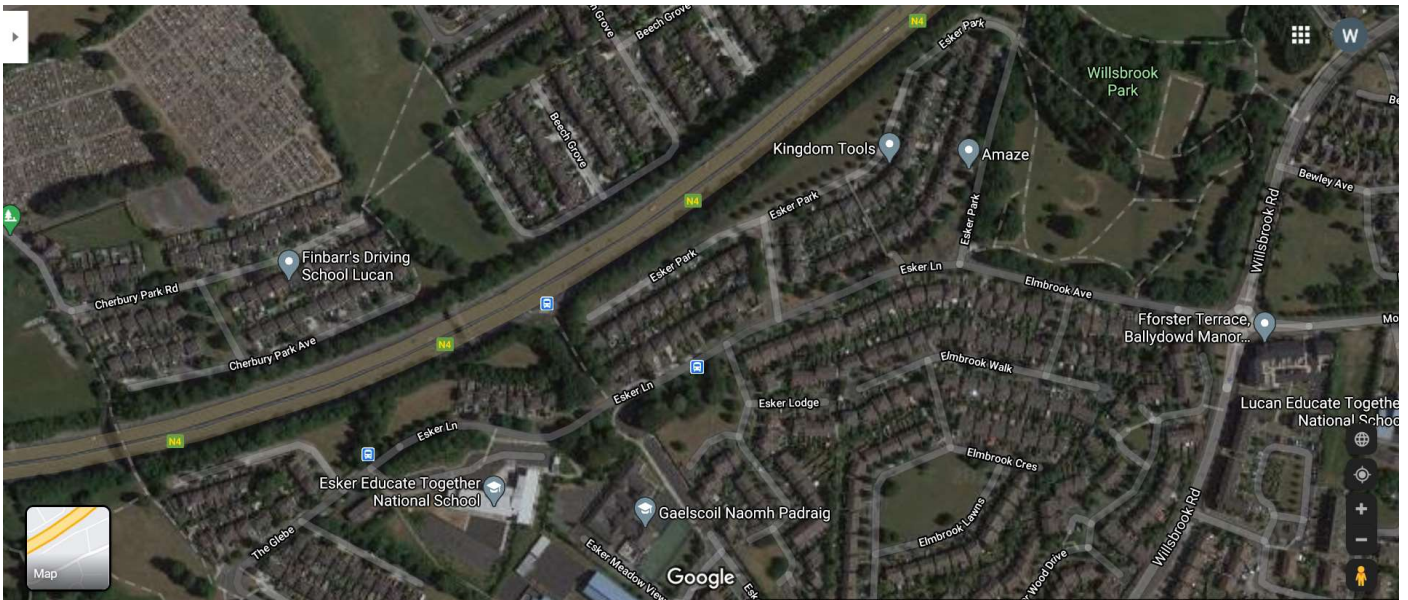

Greenfort Gardens and Avenue. 2 No. Standard 2.5m Ramps

Kennelsfort Road Upper 4 sets Bus Pillows from Cemetery to Coldcut Road

Fforster Grove. Roads layout to be calmed between bends

Shancastle Park/Crescent Quarryvale. 2 No. Standard 2.5m Ramps