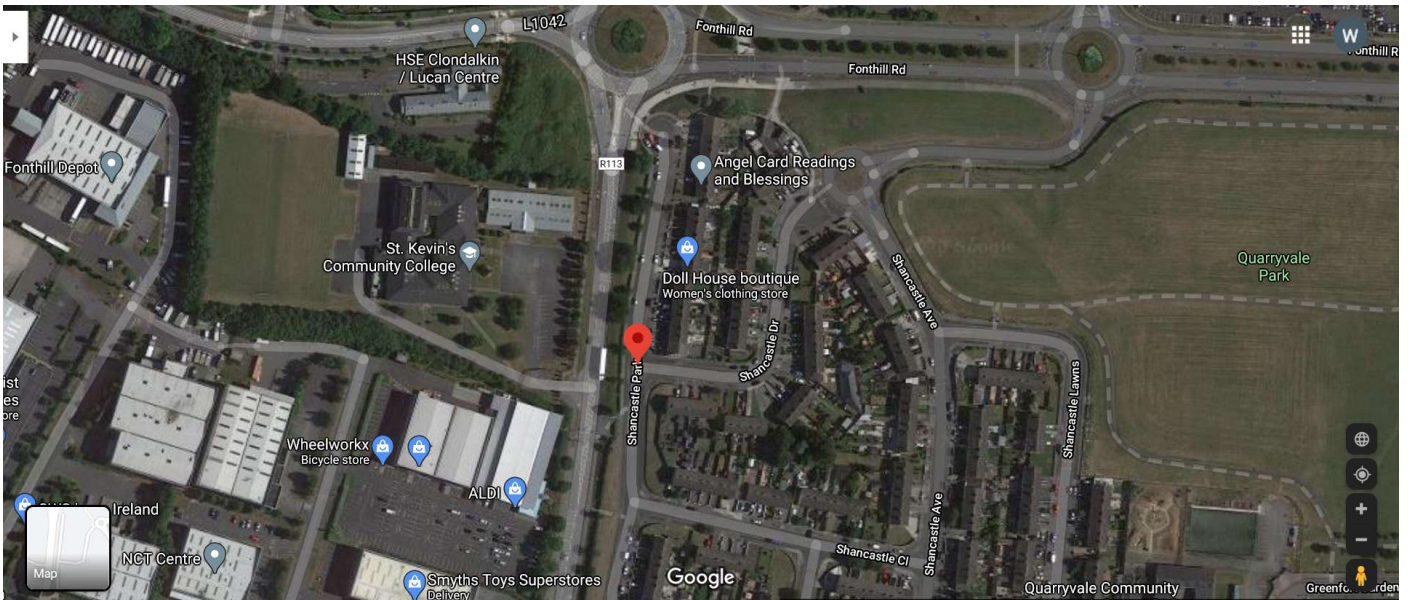

Greenfort Gardens and Avenue. 2 No. Standard 2.5m Ramps

Kennelsfort Road Upper 4 sets Bus Pillows from Cemetery to Coldcut Road

Fforster Grove. Roads layout to be calmed between bends

Shancastle Park/Crescent Quarryvale. 2 No. Standard 2.5m Ramps

Esker Lane Schools Provide 4 Sets of Bus Pillows

R403 at Weston. Provide 6 sets of Bus Ramps.

Airlie Heights Lucan. 1 No. Standard 2.5m Ramp