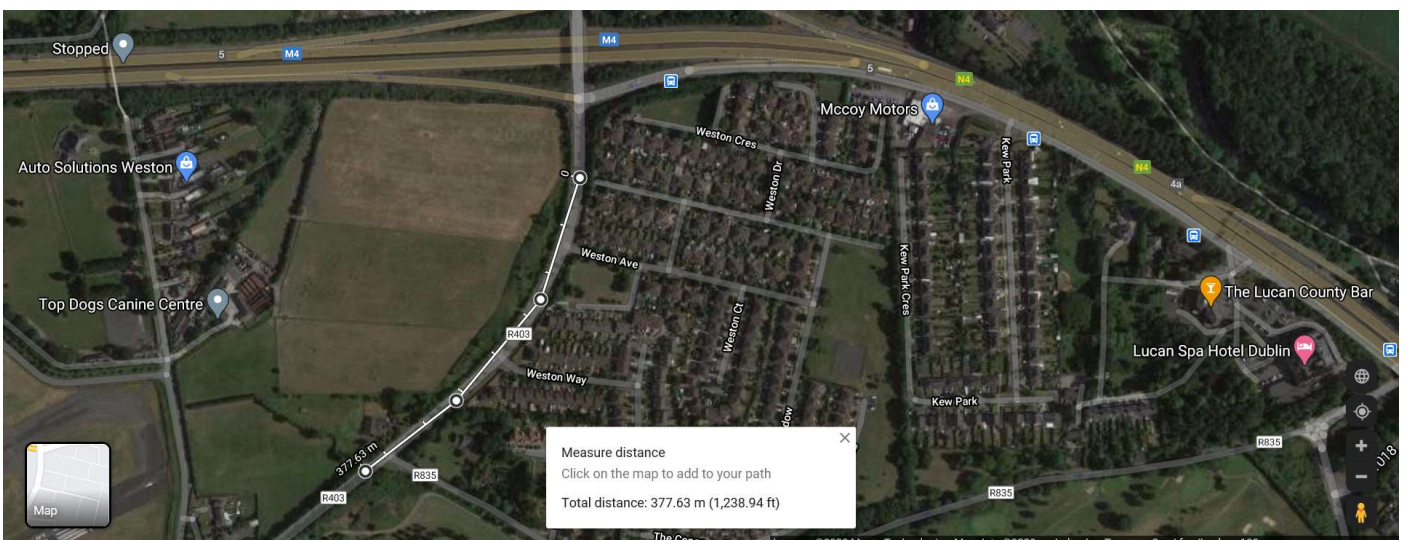

Greenfort Gardens and Avenue. 2 No. Standard 2.5m Ramps

Kennelsfort Road Upper 4 sets Bus Pillows from Cemetery to Coldcut Road

Fforster Grove. Roads layout to be calmed between bends

Shancastle Park/Crescent Quarryvale. 2 No. Standard 2.5m Ramps

Esker Lane Schools Provide 4 Sets of Bus Pillows

R403 at Weston. Provide 6 sets of Bus Ramps.

Airlie Heights Lucan. 1 No. Standard 2.5m Ramp