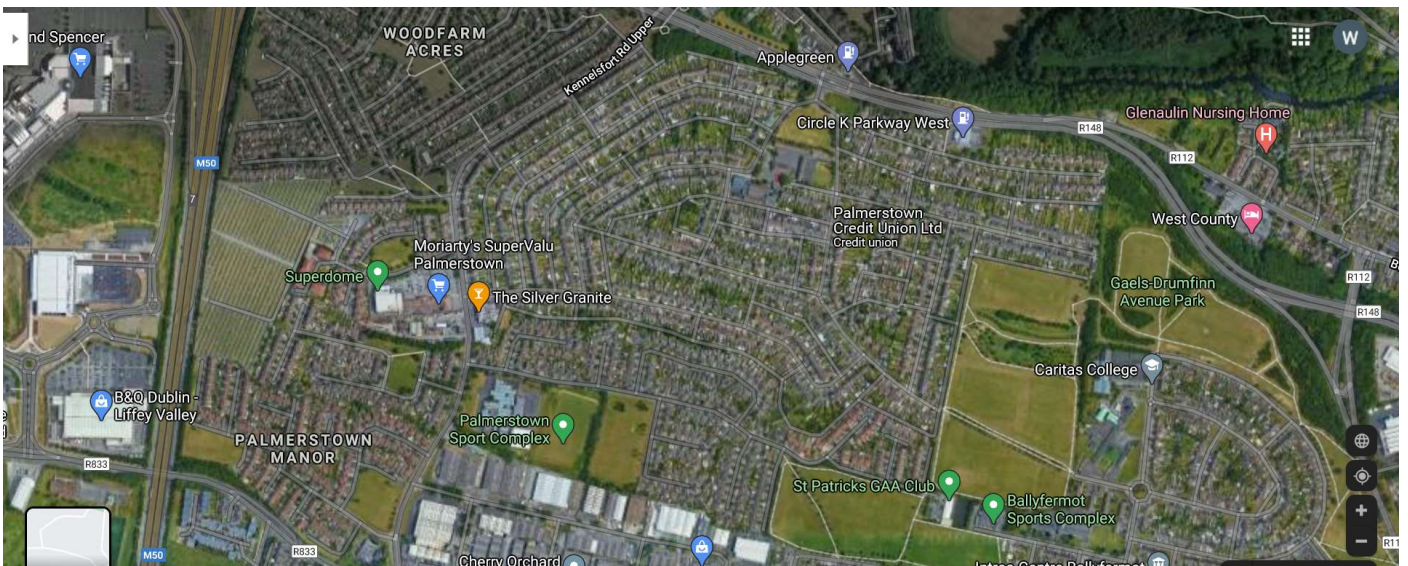

Greenfort Gardens and Avenue. 2 No. Standard 2.5m Ramps

Kennelsfort Road Upper 4 sets Bus Pillows from Cemetery to Coldcut Road

Fforster Grove. Roads layout to be calmed between bends

Shancastle Park/Crescent Quarryvale. 2 No. Standard 2.5m Ramps

Esker Lane Schools Provide 4 Sets of Bus Pillows

R403 at Weston. Provide 6 sets of Bus Ramps.

Airlie Heights Lucan. 1 No. Standard 2.5m Ramp