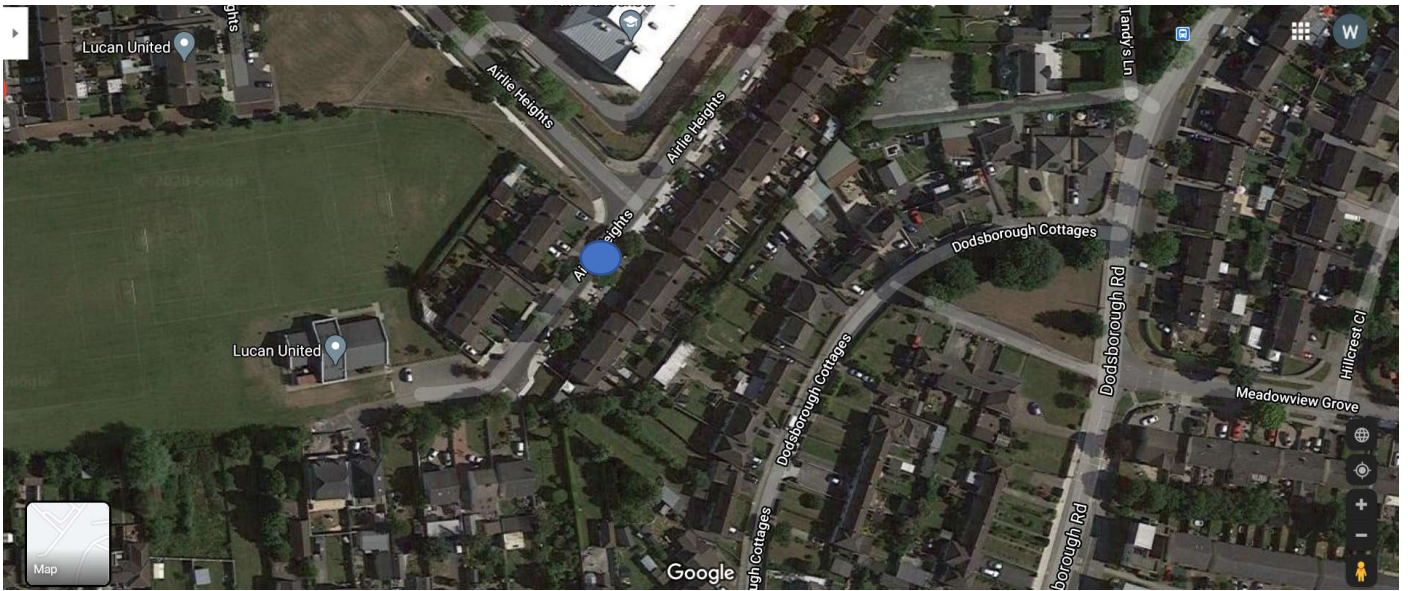

Airlie Heights Lucan. 1 No. Standard 2.5m Ramp