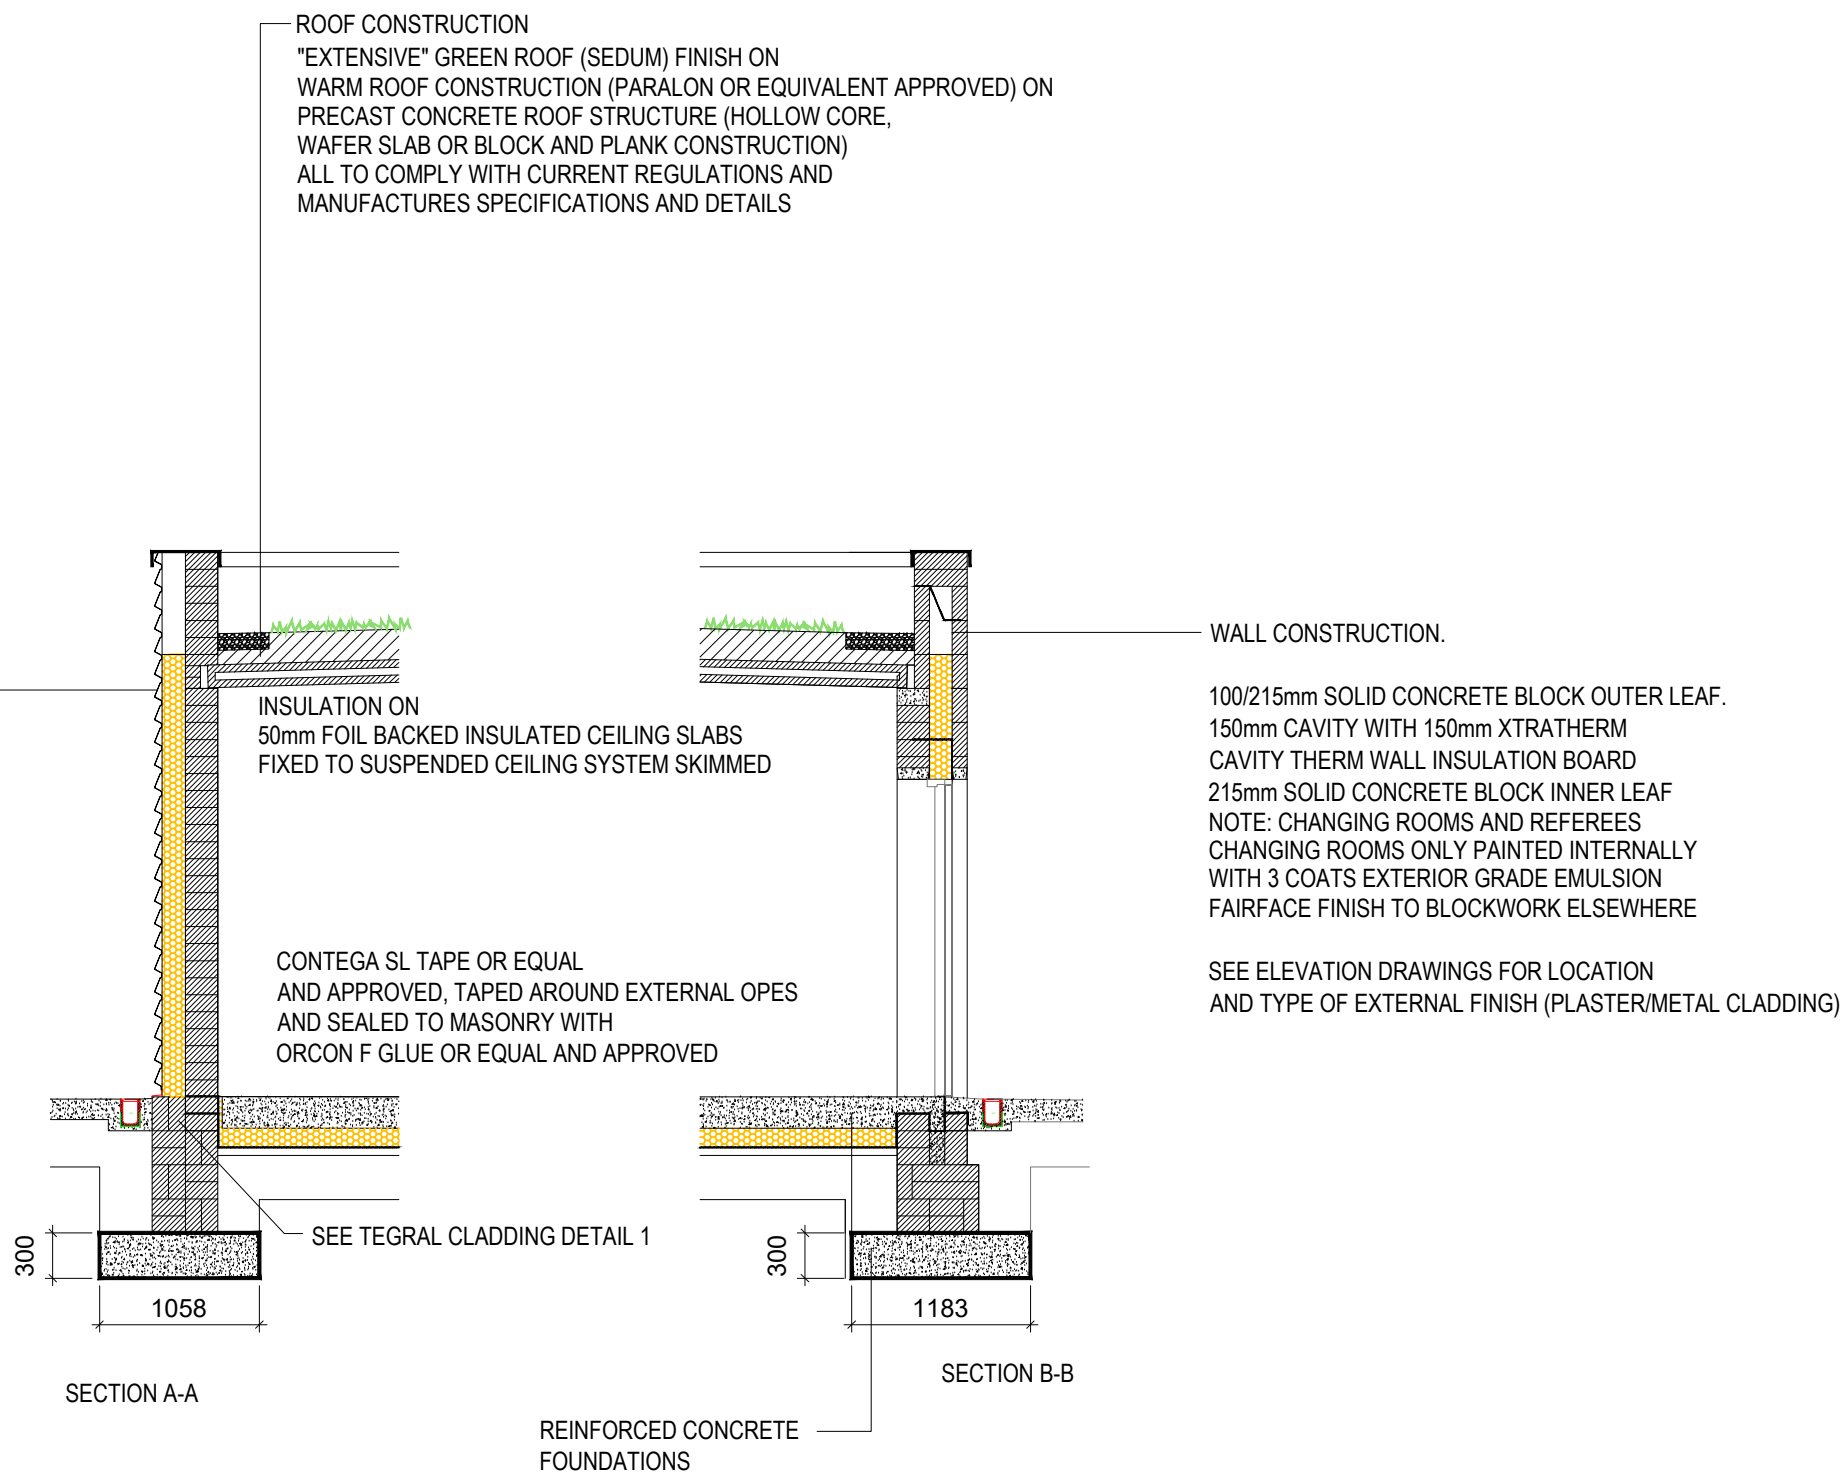

TEGRAL SHADOWLINE CLADDING ON
TEGRAL ZETA LINE FITTED VETICALLY
150mm CAVITY WITH 150mm XTRATHERM
CAVITY THERM WALL INSULATION BOARD
215mm SOLID CONCRETE BLOCK INNER LEAF
NOTE: CHANGING ROOMS AND REFEREES
CHANGING ROOMS ONLY PAINTED INTERNALLY
WITH 3 COATS EXTERIOR GRADE EMULSION
FAIRFACE FINISH TO BLOCKWORK ELSEWHERE

TYPICAL SECTIONS

SCALE 1:50