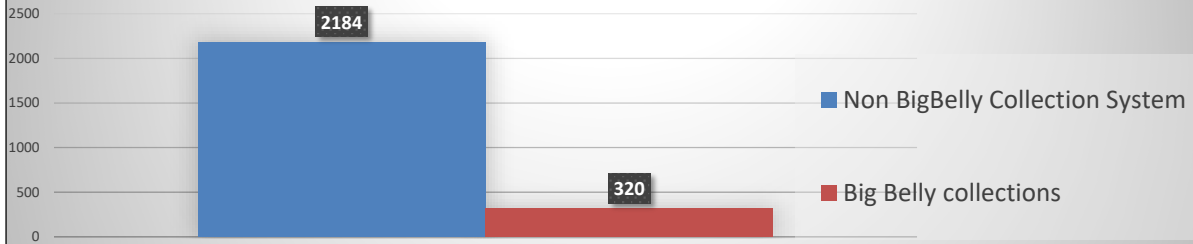

**RESULT TO DATE 86% REDUCTION IN COLLECTIONS**

Based on previous bin collection system of 13 Standard Bins emptied once per day

**86% Collection Reduction**

**71% Collection Efficiency**

**Collection Breakdown**

**Weekly Progress - Efficiency and Reductions in Collections**

**NOTES:**

**29% of Collections to date were not necessary**