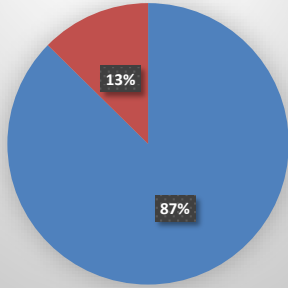

SUMMARY REDUCTION IN COLLECTIONS BY GROUP

Main Street 87% Reduction

■ Non BigBelly Collection System
■ Big Belly collections