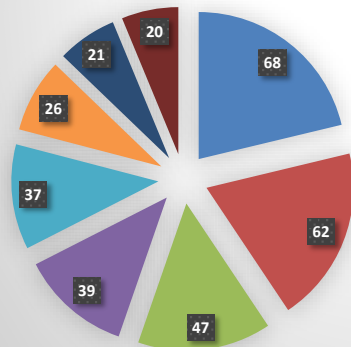

LITRES COLLECTED

SN	Description	Litres Collected
1522431	AH - 8 - Ballyroan Shops - Rays Catch	23507
1522422	AG - 7 - Ballyroan Community & Youth Centre	21803
1522418	AD - 4 - Rathfarnham Village - Green Mango	14649
1522424	AC - 3 - Rathfarnham Village - Casanovas Pizza	11924
1522427	AE - 5 - Rathfarnham Village - Haven Pharmacy	10788
1522412	AB - 2 - Rathfarnham Village - Motorcycle Shop	7608
1522419	AF - 6 - Rathfarnham - Butterfield Ave. - Bus Stop 5129	6927
1522428	AA - 1 - Rathfarnham Castle Park - Playground	3293
Total Litres General Waste		100,499

Days to Fill

1522431	AH - 8 - Ballyroan Shops - Rays Catch	2
1522422	AG - 7 - Ballyroan Community & Youth Centre	2.3
1522418	AD - 4 - Rathfarnham Village - Green Mango	3.3
1522424	AC - 3 - Rathfarnham Village - Casanovas Pizza	4.3
1522427	AE - 5 - Rathfarnham Village - Haven Pharmacy	4.3
1522412	AB - 2 - Rathfarnham Village - Motorcycle Shop	6.7
1522419	AF - 6 - Rathfarnham - Butterfield Ave. - Bus Stop 5129	7.7
1522428	AA - 1 - Rathfarnham Castle Park - Playground	10.4
Average days to fill		5.1

No of Collections per Bin

- AH - 8 - Ballyroan Shops - Rays Catch
- AG - 7 - Ballyroan Community & Youth Centre
- AD - 4 - Rathfarnham Village - Green Mango
- AE - 5 - Rathfarnham Village - Haven Pharmacy
- AC - 3 - Rathfarnham Village - Casanovas Pizza
- AB - 2 - Rathfarnham Village - Motorcycle Shop
- AF - 6 - Rathfarnham - Butterfield Ave. - Bus Stop 5129
- AA - 1 - Rathfarnham Castle Park - Playground

NUMBER OF COLLECTIONS

Unit Number/Description	NUMBER OF COLLECTIONS	
1522431	AH - 8 - Ballyroan Shops - Rays Catch	68
1522422	AG - 7 - Ballyroan Community & Youth Centre	62
1522418	AD - 4 - Rathfarnham Village - Green Mango	47
1522427	AE - 5 - Rathfarnham Village - Haven Pharmacy	39
1522424	AC - 3 - Rathfarnham Village - Casanovas Pizza	37
1522412	AB - 2 - Rathfarnham Village - Motorcycle Shop	26
1522419	AF - 6 - Rathfarnham - Butterfield Ave. - Bus Stop 5129	21
1522428	AA - 1 - Rathfarnham Castle Park - Playground	20
Total Number of Collections		320
Average Collection Per Bin		40.0