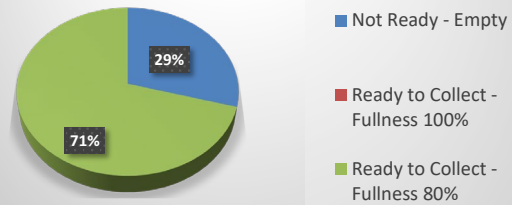

**RESULT TO DATE 86% REDUCTION IN COLLECTIONS**

Based on previous bin collection system of 13 Standard Bins emptied once per day

**86% Collection Reduction**

**71% Collection Efficiency**

**Collection Breakdown**

**Weekly Progress - Efficiency and Reductions in Collections**

**NOTES:**

**29% of Collections to date were not necessary**