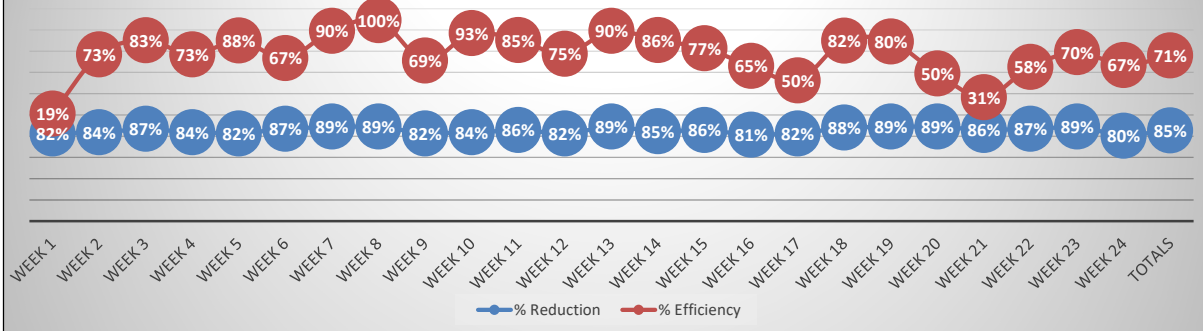

**RESULT TO DATE 86% REDUCTION IN COLLECTIONS**

Based on previous bin collection system of 13 Standard Bins emptied once per day

**86% Collection Reduction**

**71% Collection Efficiency**

**Collection Breakdown**

**Weekly Progress - Efficiency and Reductions in Collections**

**NOTES:**

**29% of Collections to date were not necessary**