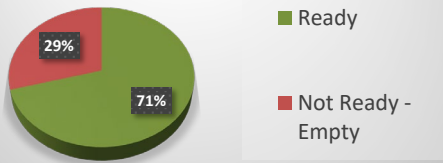

**RESULT TO DATE 86% REDUCTION IN COLLECTIONS**

Based on previous bin collection system of 13 Standard Bins emptied once per day

**86% Collection Reduction**

**71% Collection Efficiency**

**Collection Breakdown**

**Weekly Progress - Efficiency and Reductions in Collections**

**NOTES:**

**29% of Collections to date were not necessary**