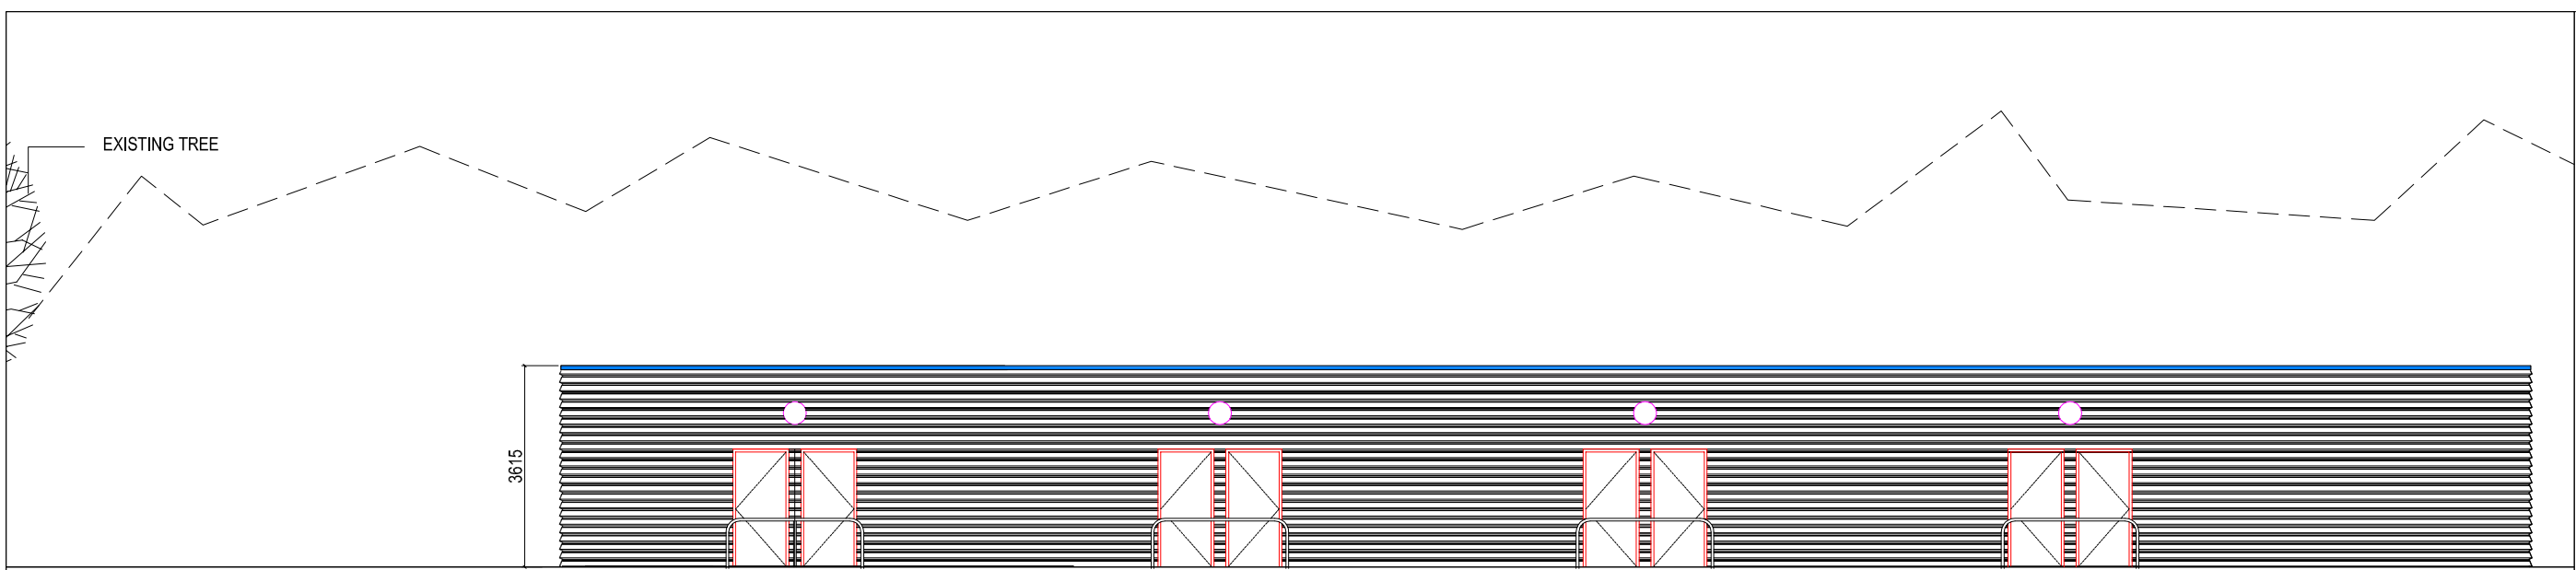

Griffen Valley Park

Sports Ground

LOCATION MAP

SCALE 1:2000

SITE NOTICE LOCATION

**SITE PLAN**  
 AREA 0.211 Ha.  
 SCALE 1:500

NORTH

**FLOOR PLAN** AREA 337.00 SQ.M.  
SCALE 1:125

GRIFFEEN VALLEY PARK PAVILION

2019

SHEET 05  
PART 8

EAST ELEVATION (E1)

NORTH ELEVATION (E2)

SOUTH ELEVATION (E3)

WEST ELEVATION (E4)

**ELEVATIONS**  
SCALE 1:125

TYPICAL SECTIONS

SCALE 1:50