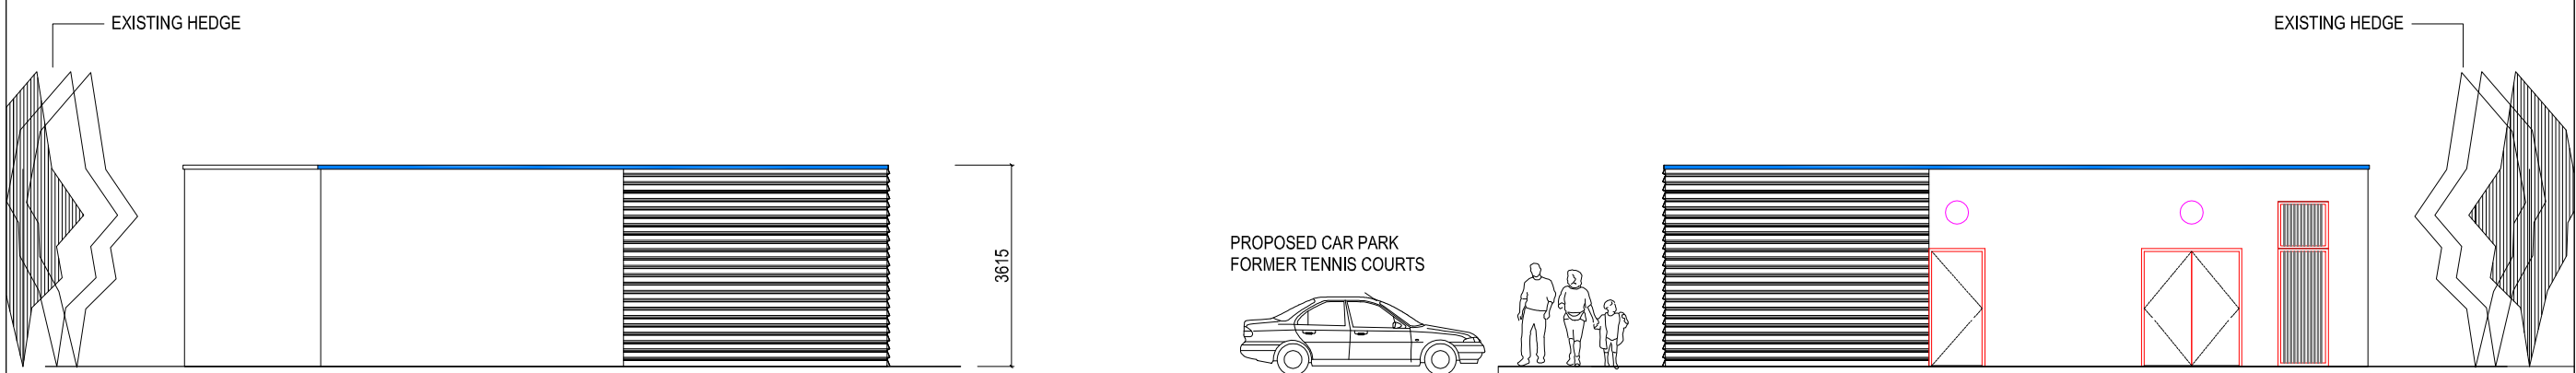

NORTH ELEVATION (E2)

SOUTH ELEVATION (E3)