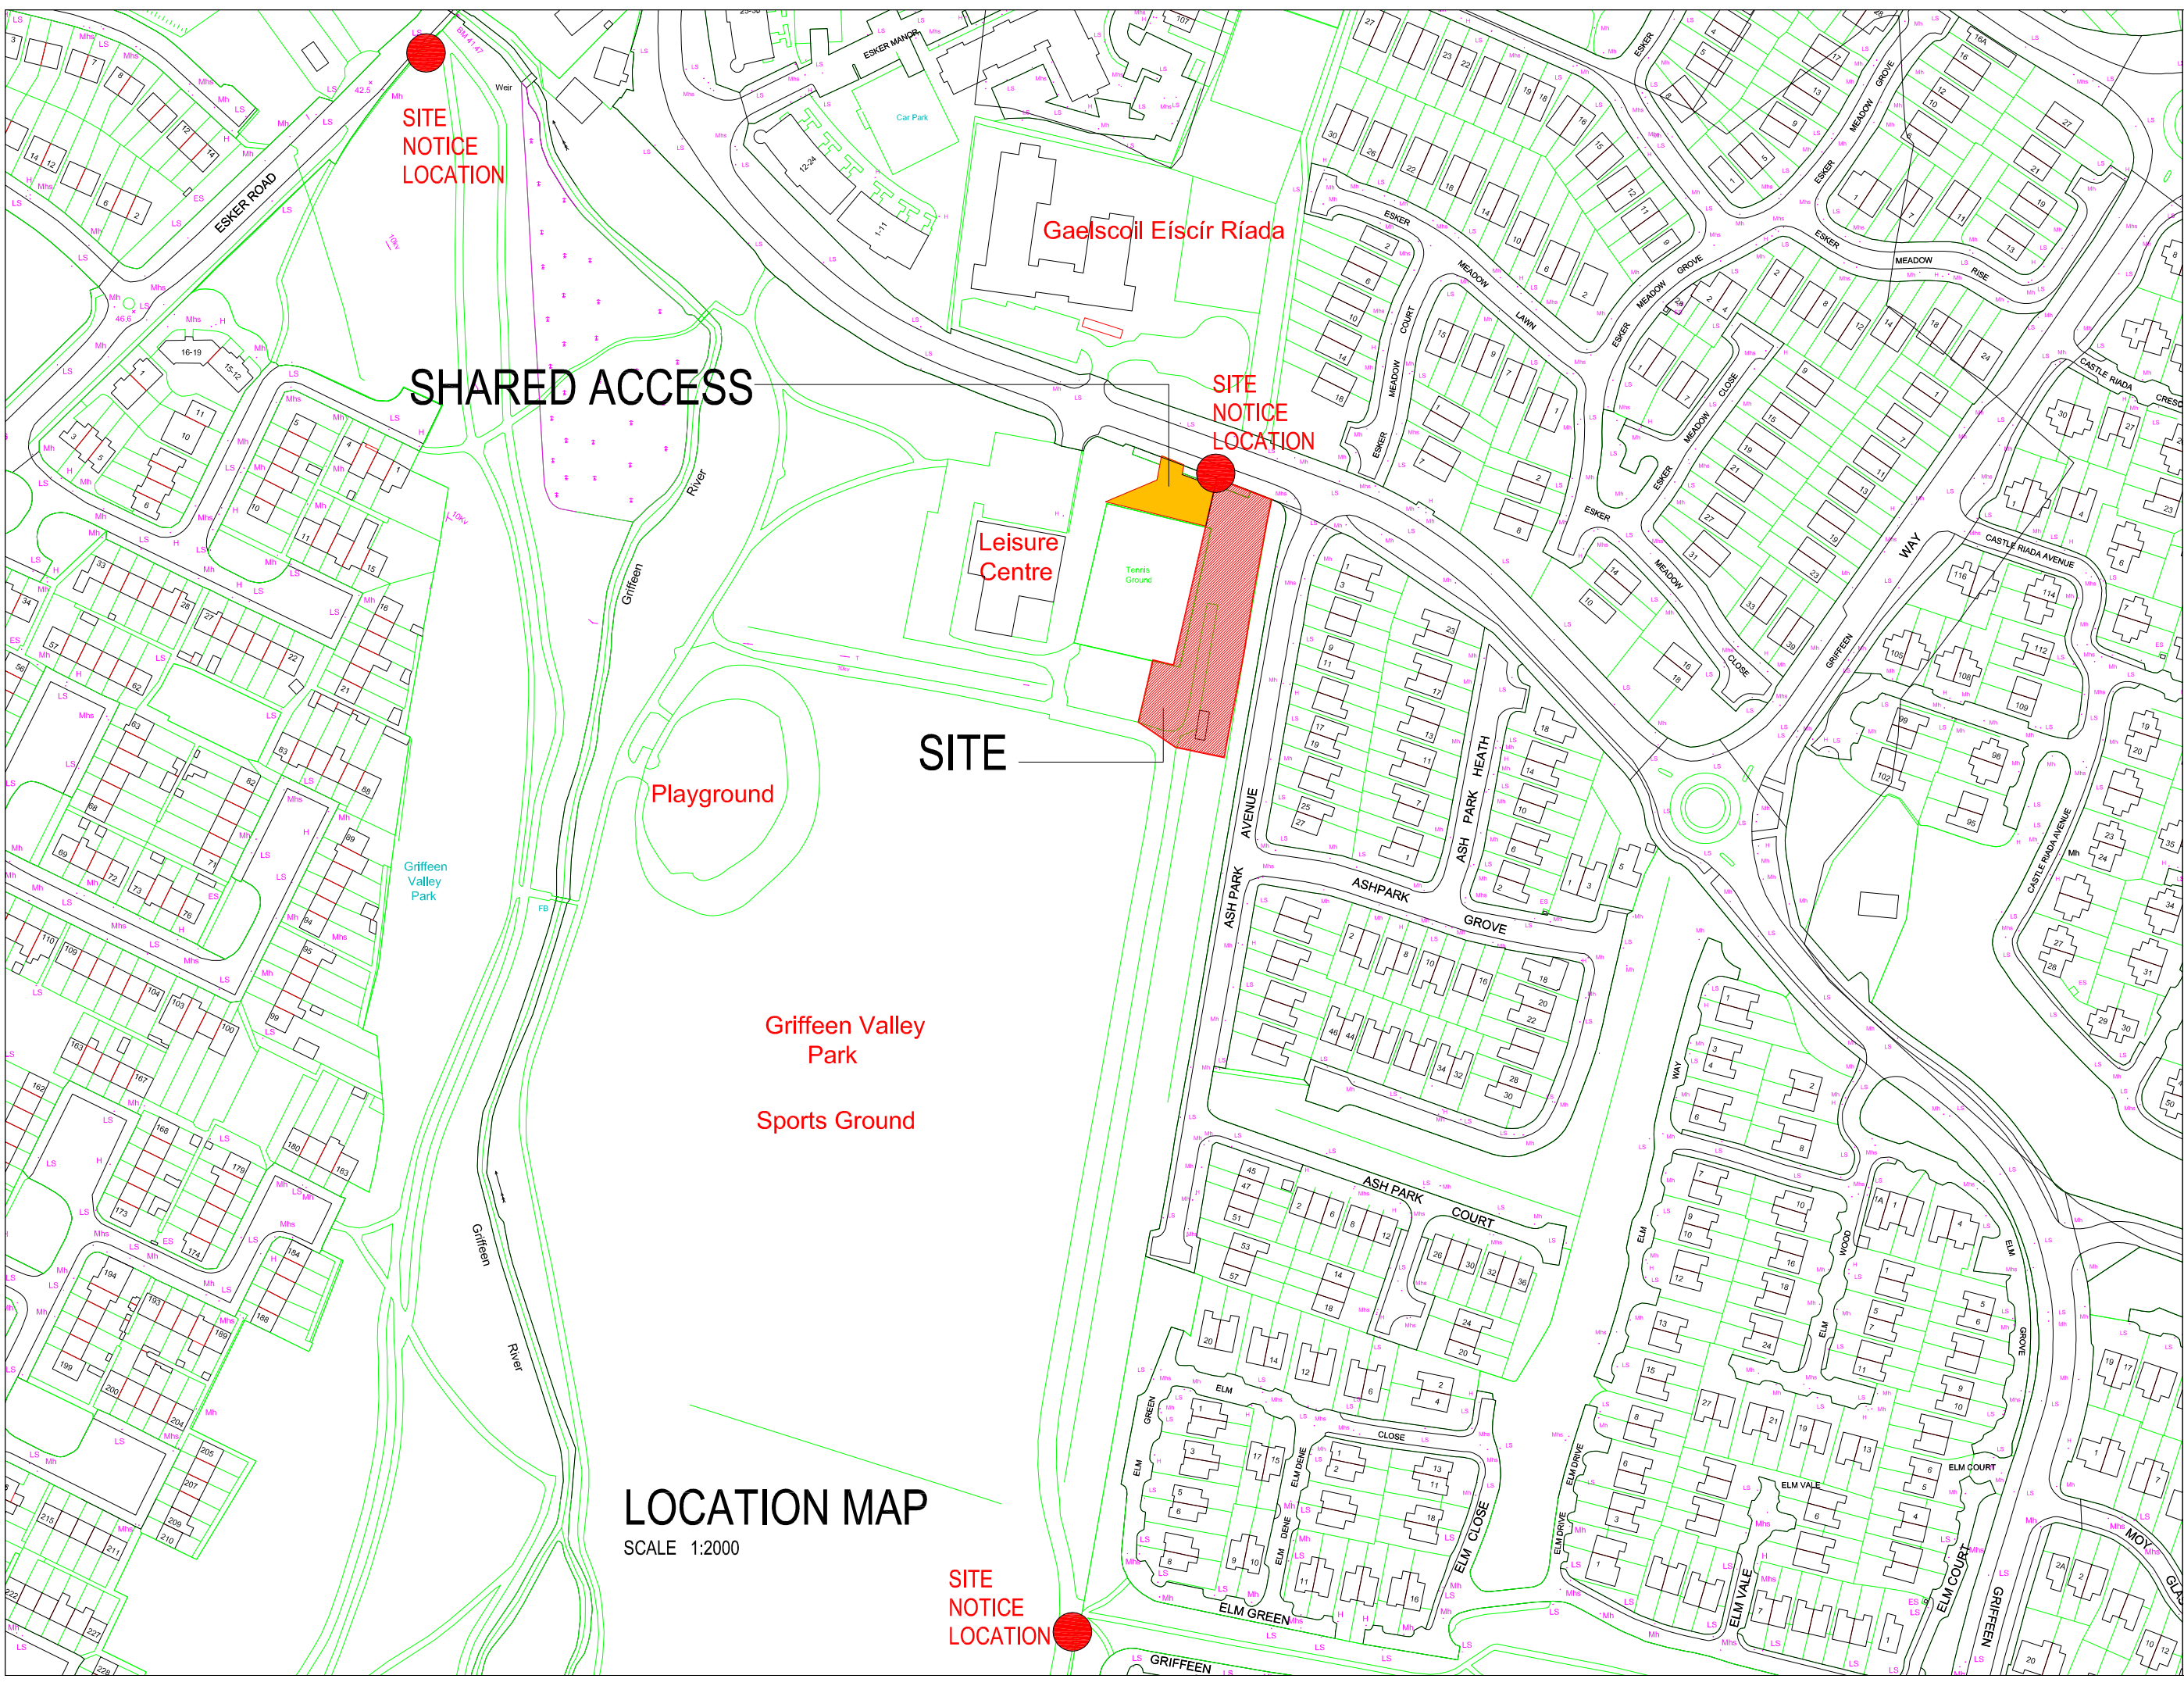

SHEET 02

PART 8

SITE NOTICE LOCATION

SITE NOTICE LOCATION

SITE

Leisure Centre

Tennis Ground

Playground

Griffen Valley Park

Sports Ground

LOCATION MAP

SCALE 1:2000

SITE NOTICE LOCATION

**SITE PLAN**  
 AREA 0.211 Ha.  
 SCALE 1:500

NORTH

**FLOOR PLAN** AREA 337.00 SQ.M.  
SCALE 1:125

GRIFFEEN VALLEY PARK PAVILION

2019

SHEET 05  
PART 8

EAST ELEVATION (E1)

NORTH ELEVATION (E2)

SOUTH ELEVATION (E3)

WEST ELEVATION (E4)

**ELEVATIONS**  
SCALE 1:125

TYPICAL SECTIONS

SCALE 1:50