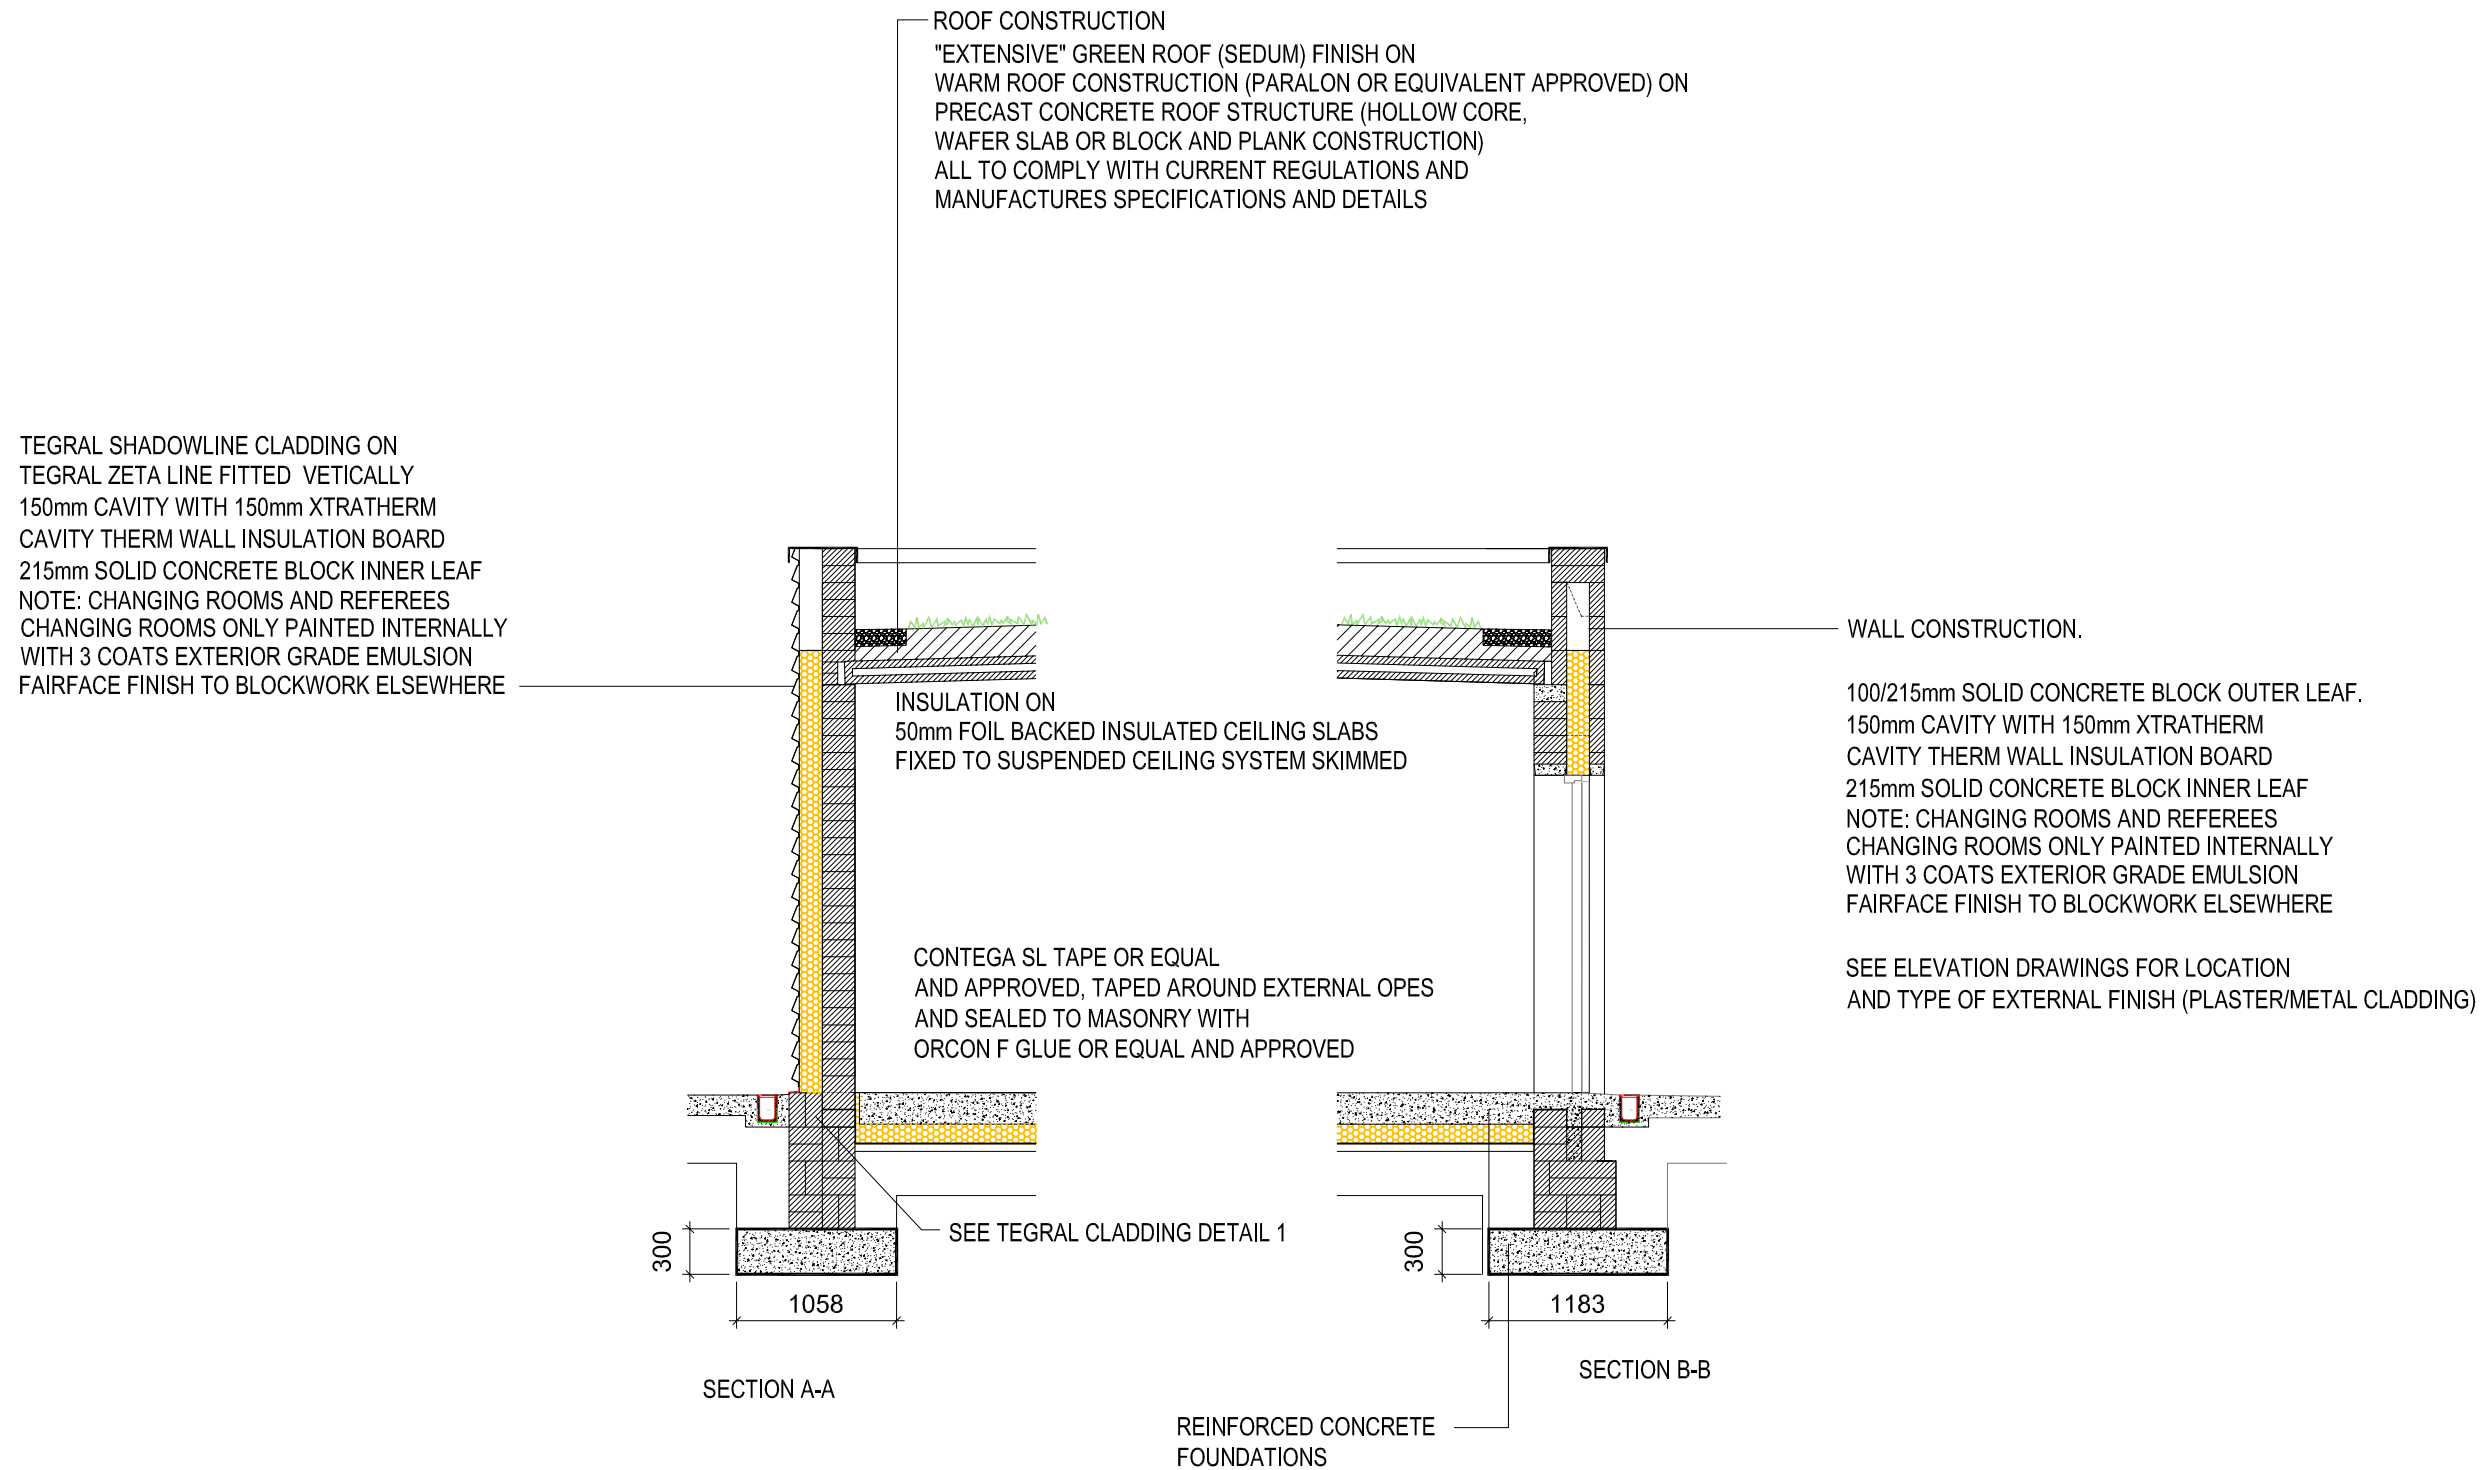

Griffen Valley Park

Sports Ground

LOCATION MAP

SCALE 1:2000

SITE NOTICE LOCATION

**SITE PLAN**  
 AREA 0.211 Ha.  
 SCALE 1:500

NORTH

**FLOOR PLAN** AREA 337.00 SQ.M.  
SCALE 1:125

GRIFFEEN VALLEY PARK PAVILION

2019

SHEET 05  
PART 8

EAST ELEVATION (E1)

NORTH ELEVATION (E2)

SOUTH ELEVATION (E3)

WEST ELEVATION (E4)

**ELEVATIONS**  
SCALE 1:125

TYPICAL SECTIONS

SCALE 1:50