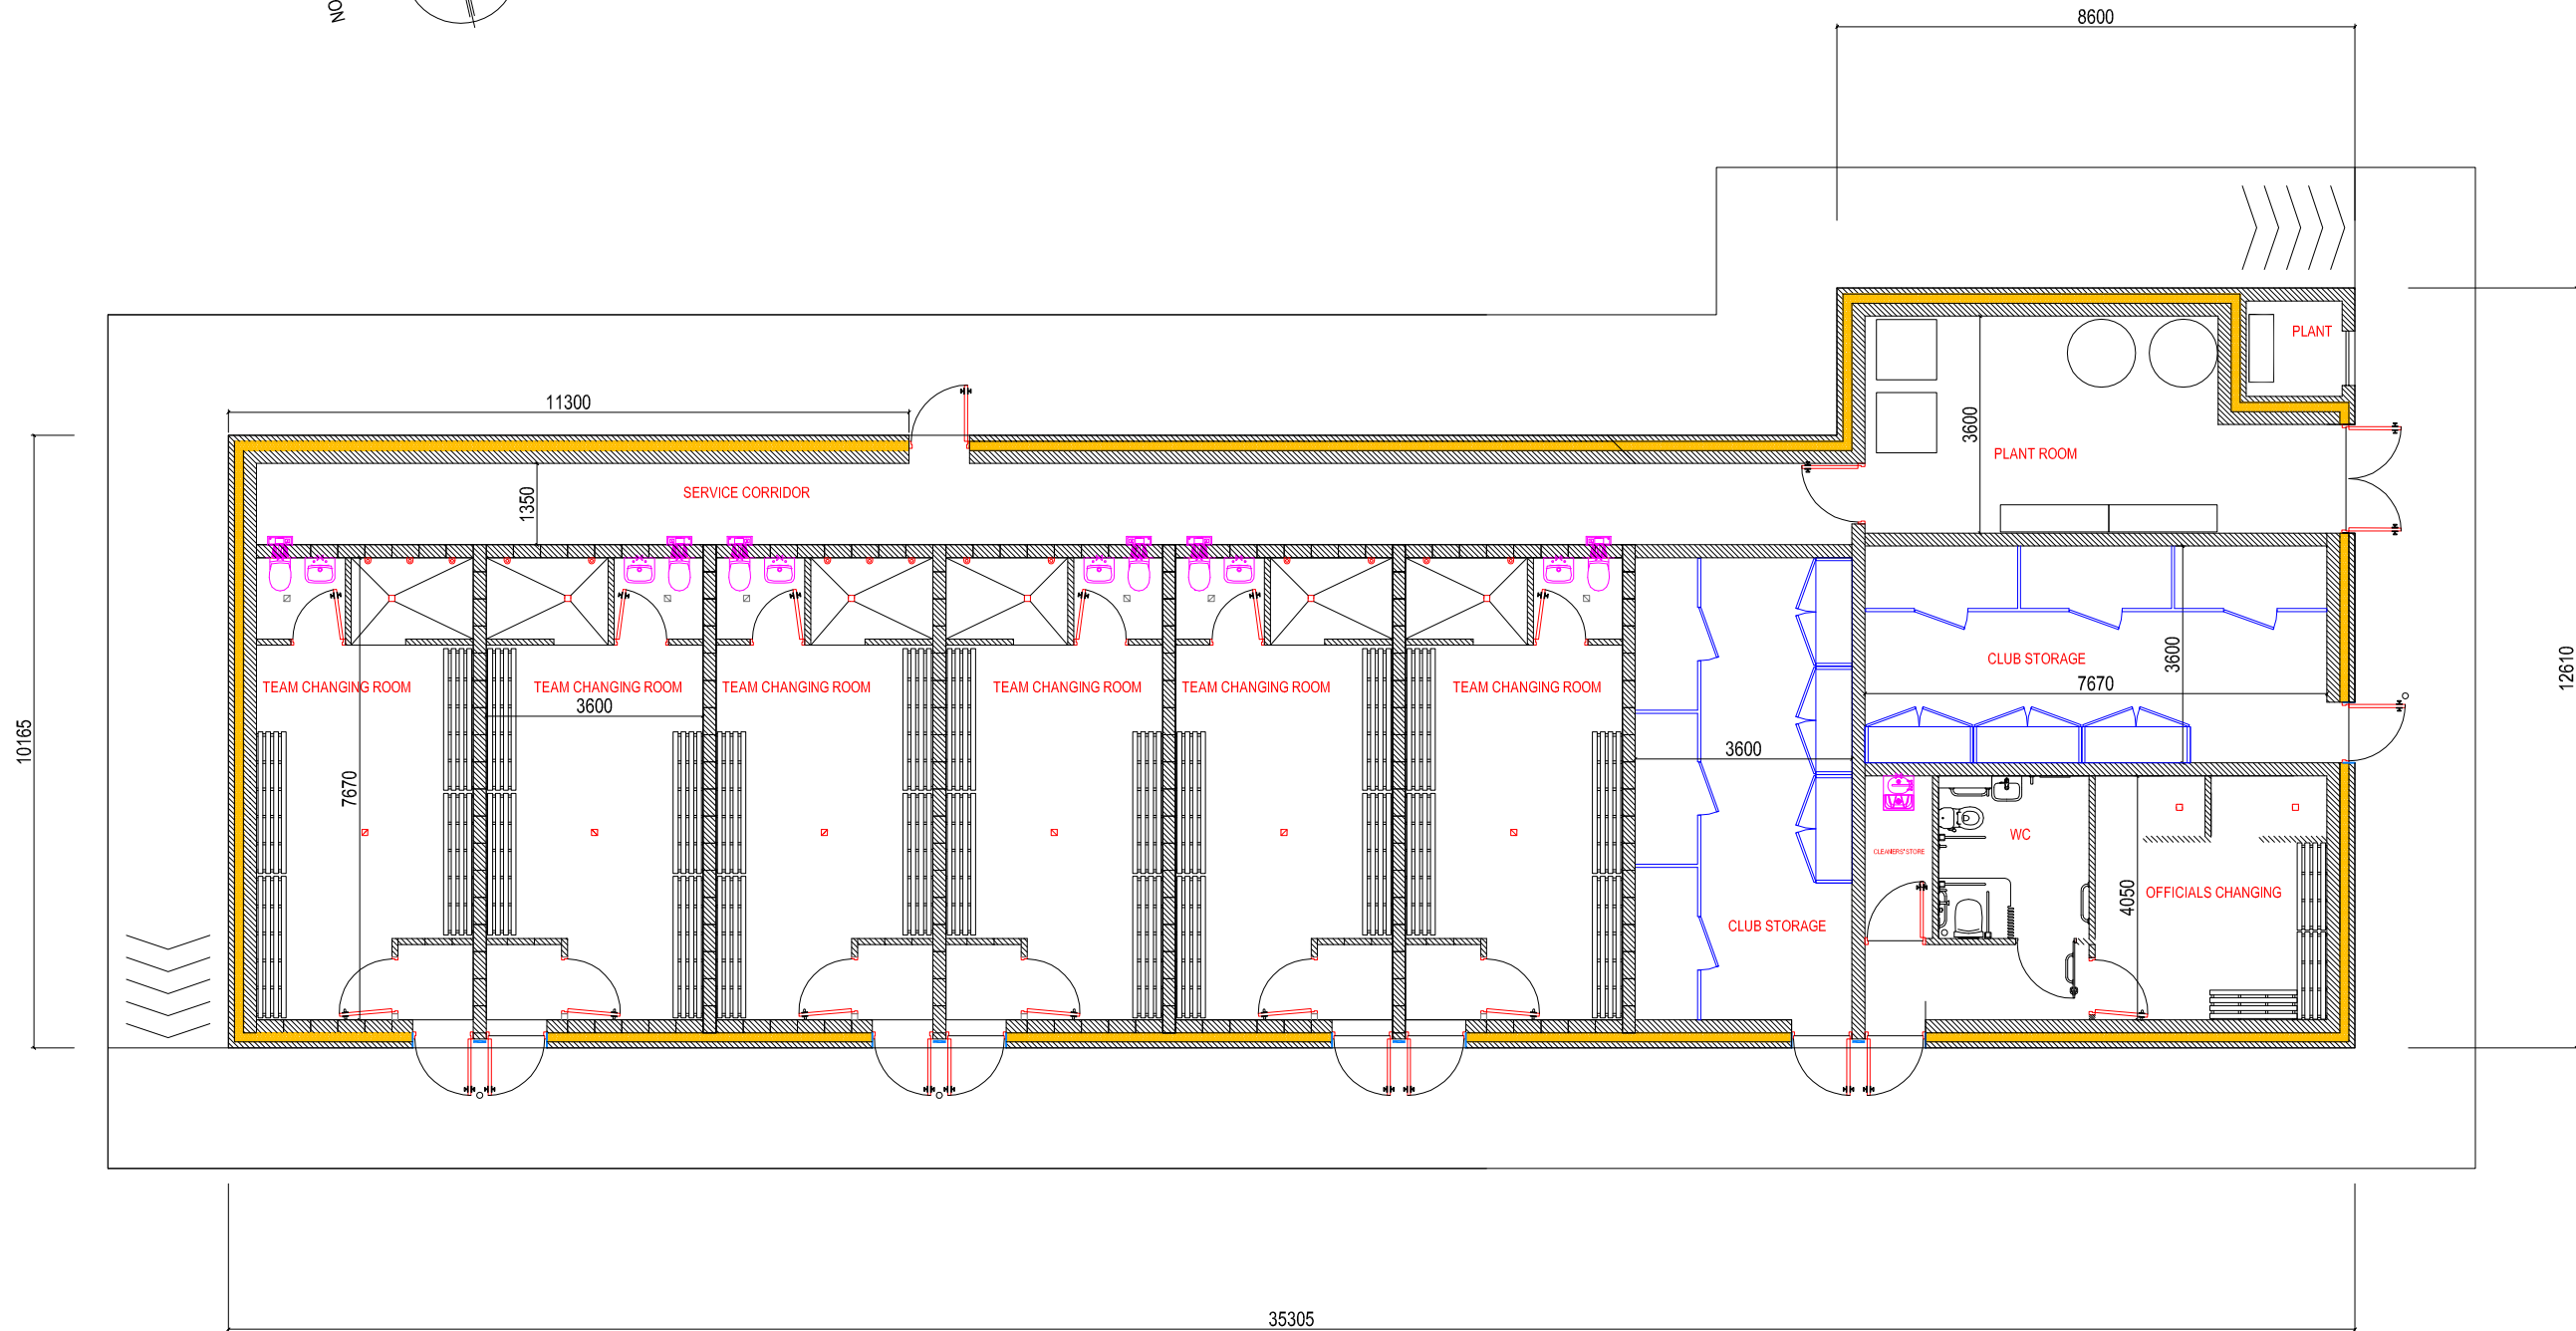

Griffen Valley Park

Sports Ground

LOCATION MAP

SCALE 1:2000

SITE NOTICE LOCATION

**SITE PLAN**  
 AREA 0.211 Ha.  
 SCALE 1:500

NORTH

**FLOOR PLAN** AREA 337.00 SQ.M.  
SCALE 1:125

GRIFFEEN VALLEY PARK PAVILION

2019

SHEET 05  
PART 8

EAST ELEVATION (E1)

NORTH ELEVATION (E2)

SOUTH ELEVATION (E3)

WEST ELEVATION (E4)

**ELEVATIONS**  
SCALE 1:125

TYPICAL SECTIONS

SCALE 1:50