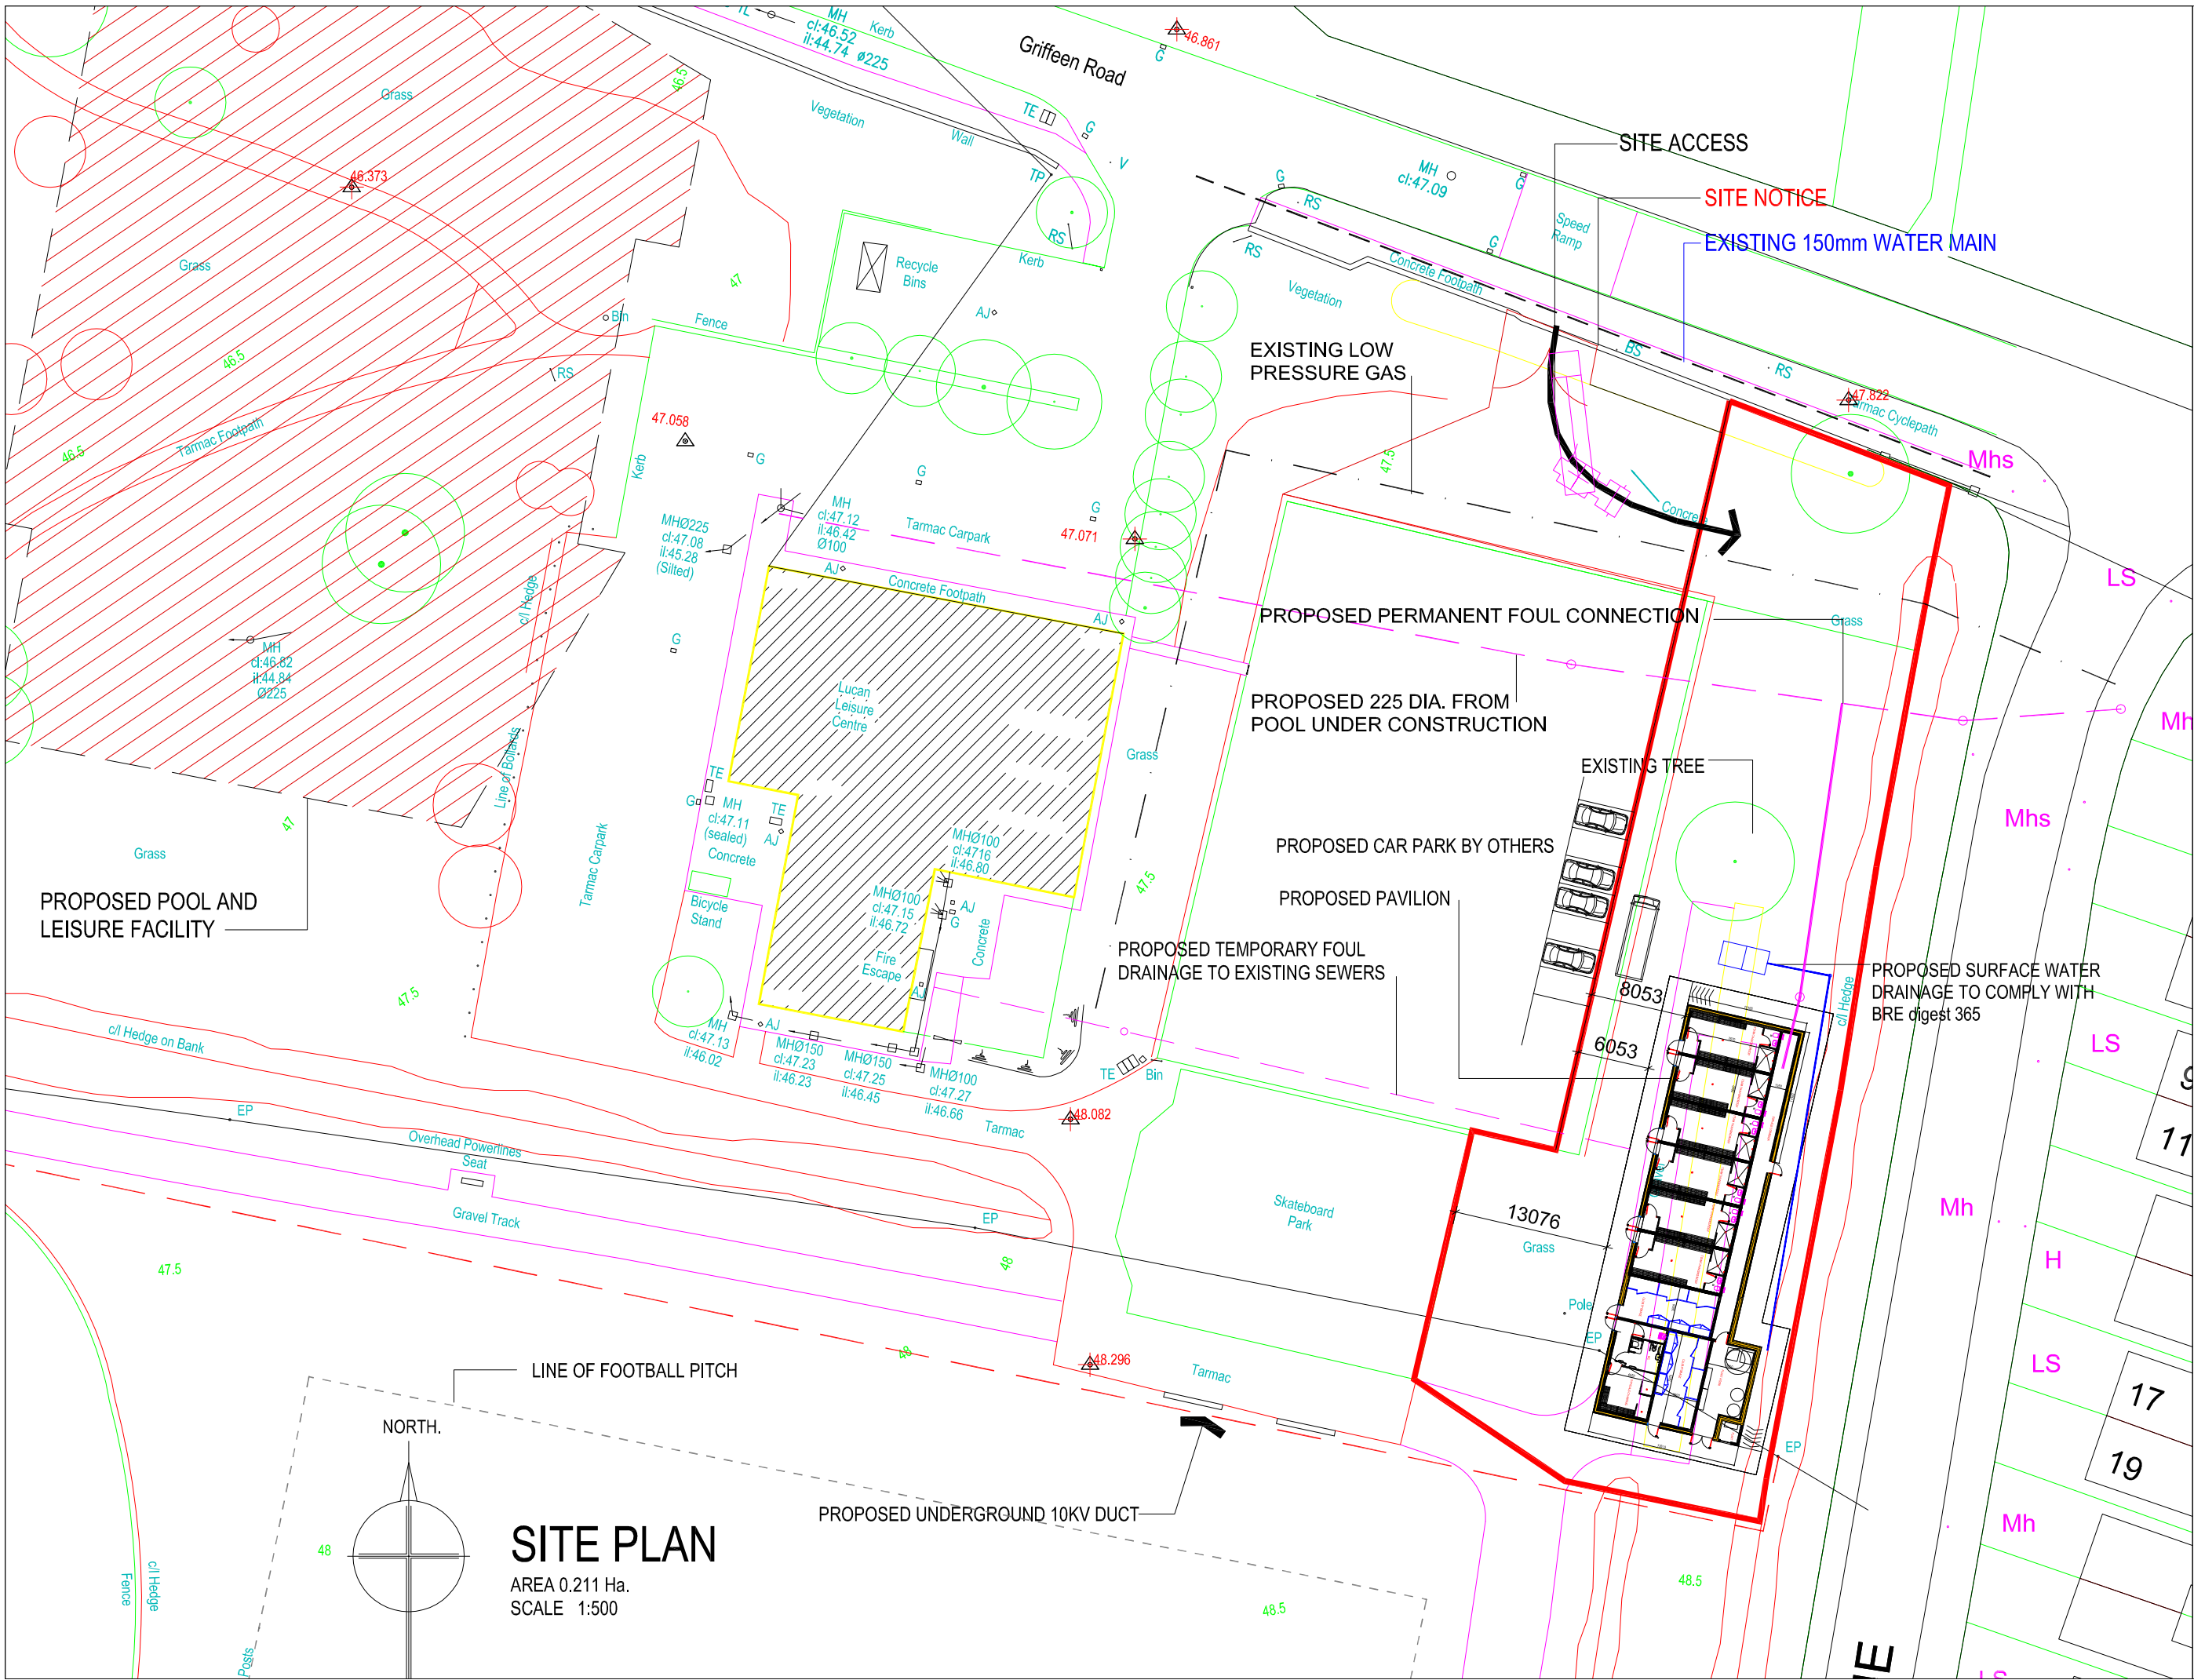

SHEET 02

PART 8

SITE NOTICE LOCATION

SITE NOTICE LOCATION

SITE

Leisure Centre

Tennis Ground

Playground

Griffen Valley Park

Sports Ground

LOCATION MAP

SCALE 1:2000

SITE NOTICE LOCATION

**SITE PLAN**  
 AREA 0.211 Ha.  
 SCALE 1:500

NORTH

**FLOOR PLAN** AREA 337.00 SQ.M.  
SCALE 1:125

GRIFFEEN VALLEY PARK PAVILION

2019

SHEET 05  
PART 8

EAST ELEVATION (E1)

NORTH ELEVATION (E2)

SOUTH ELEVATION (E3)

WEST ELEVATION (E4)

**ELEVATIONS**  
SCALE 1:125

TYPICAL SECTIONS

SCALE 1:50