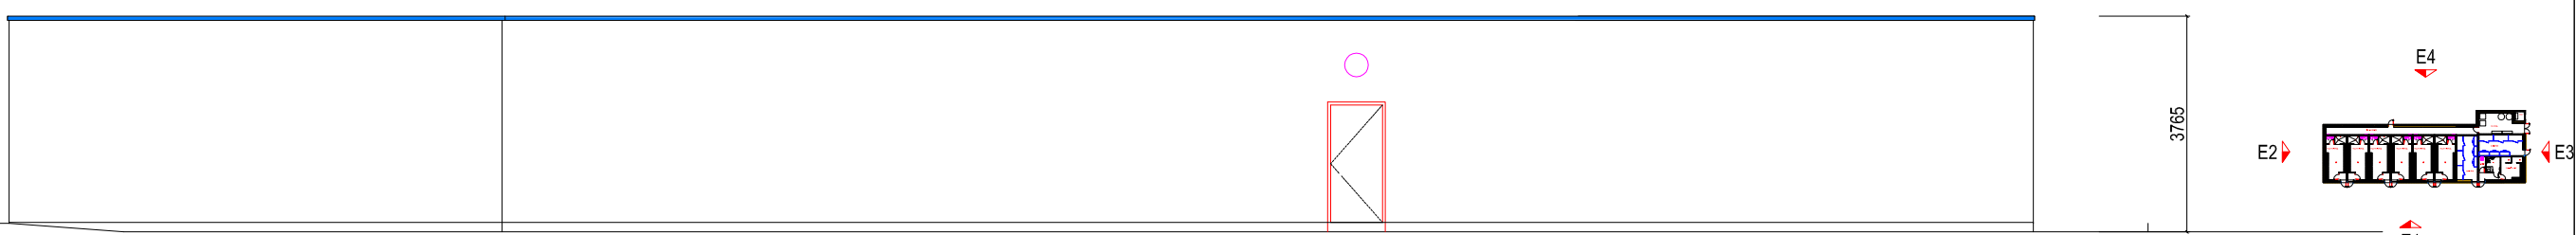

GRIFFEEN VALLEY PARK PAVILION

2019

SHEET 05  
PART 8

EAST ELEVATION (E1)

NORTH ELEVATION (E2)

SOUTH ELEVATION (E3)

WEST ELEVATION (E4)

**ELEVATIONS**  
SCALE 1:125

TYPICAL SECTIONS

SCALE 1:50