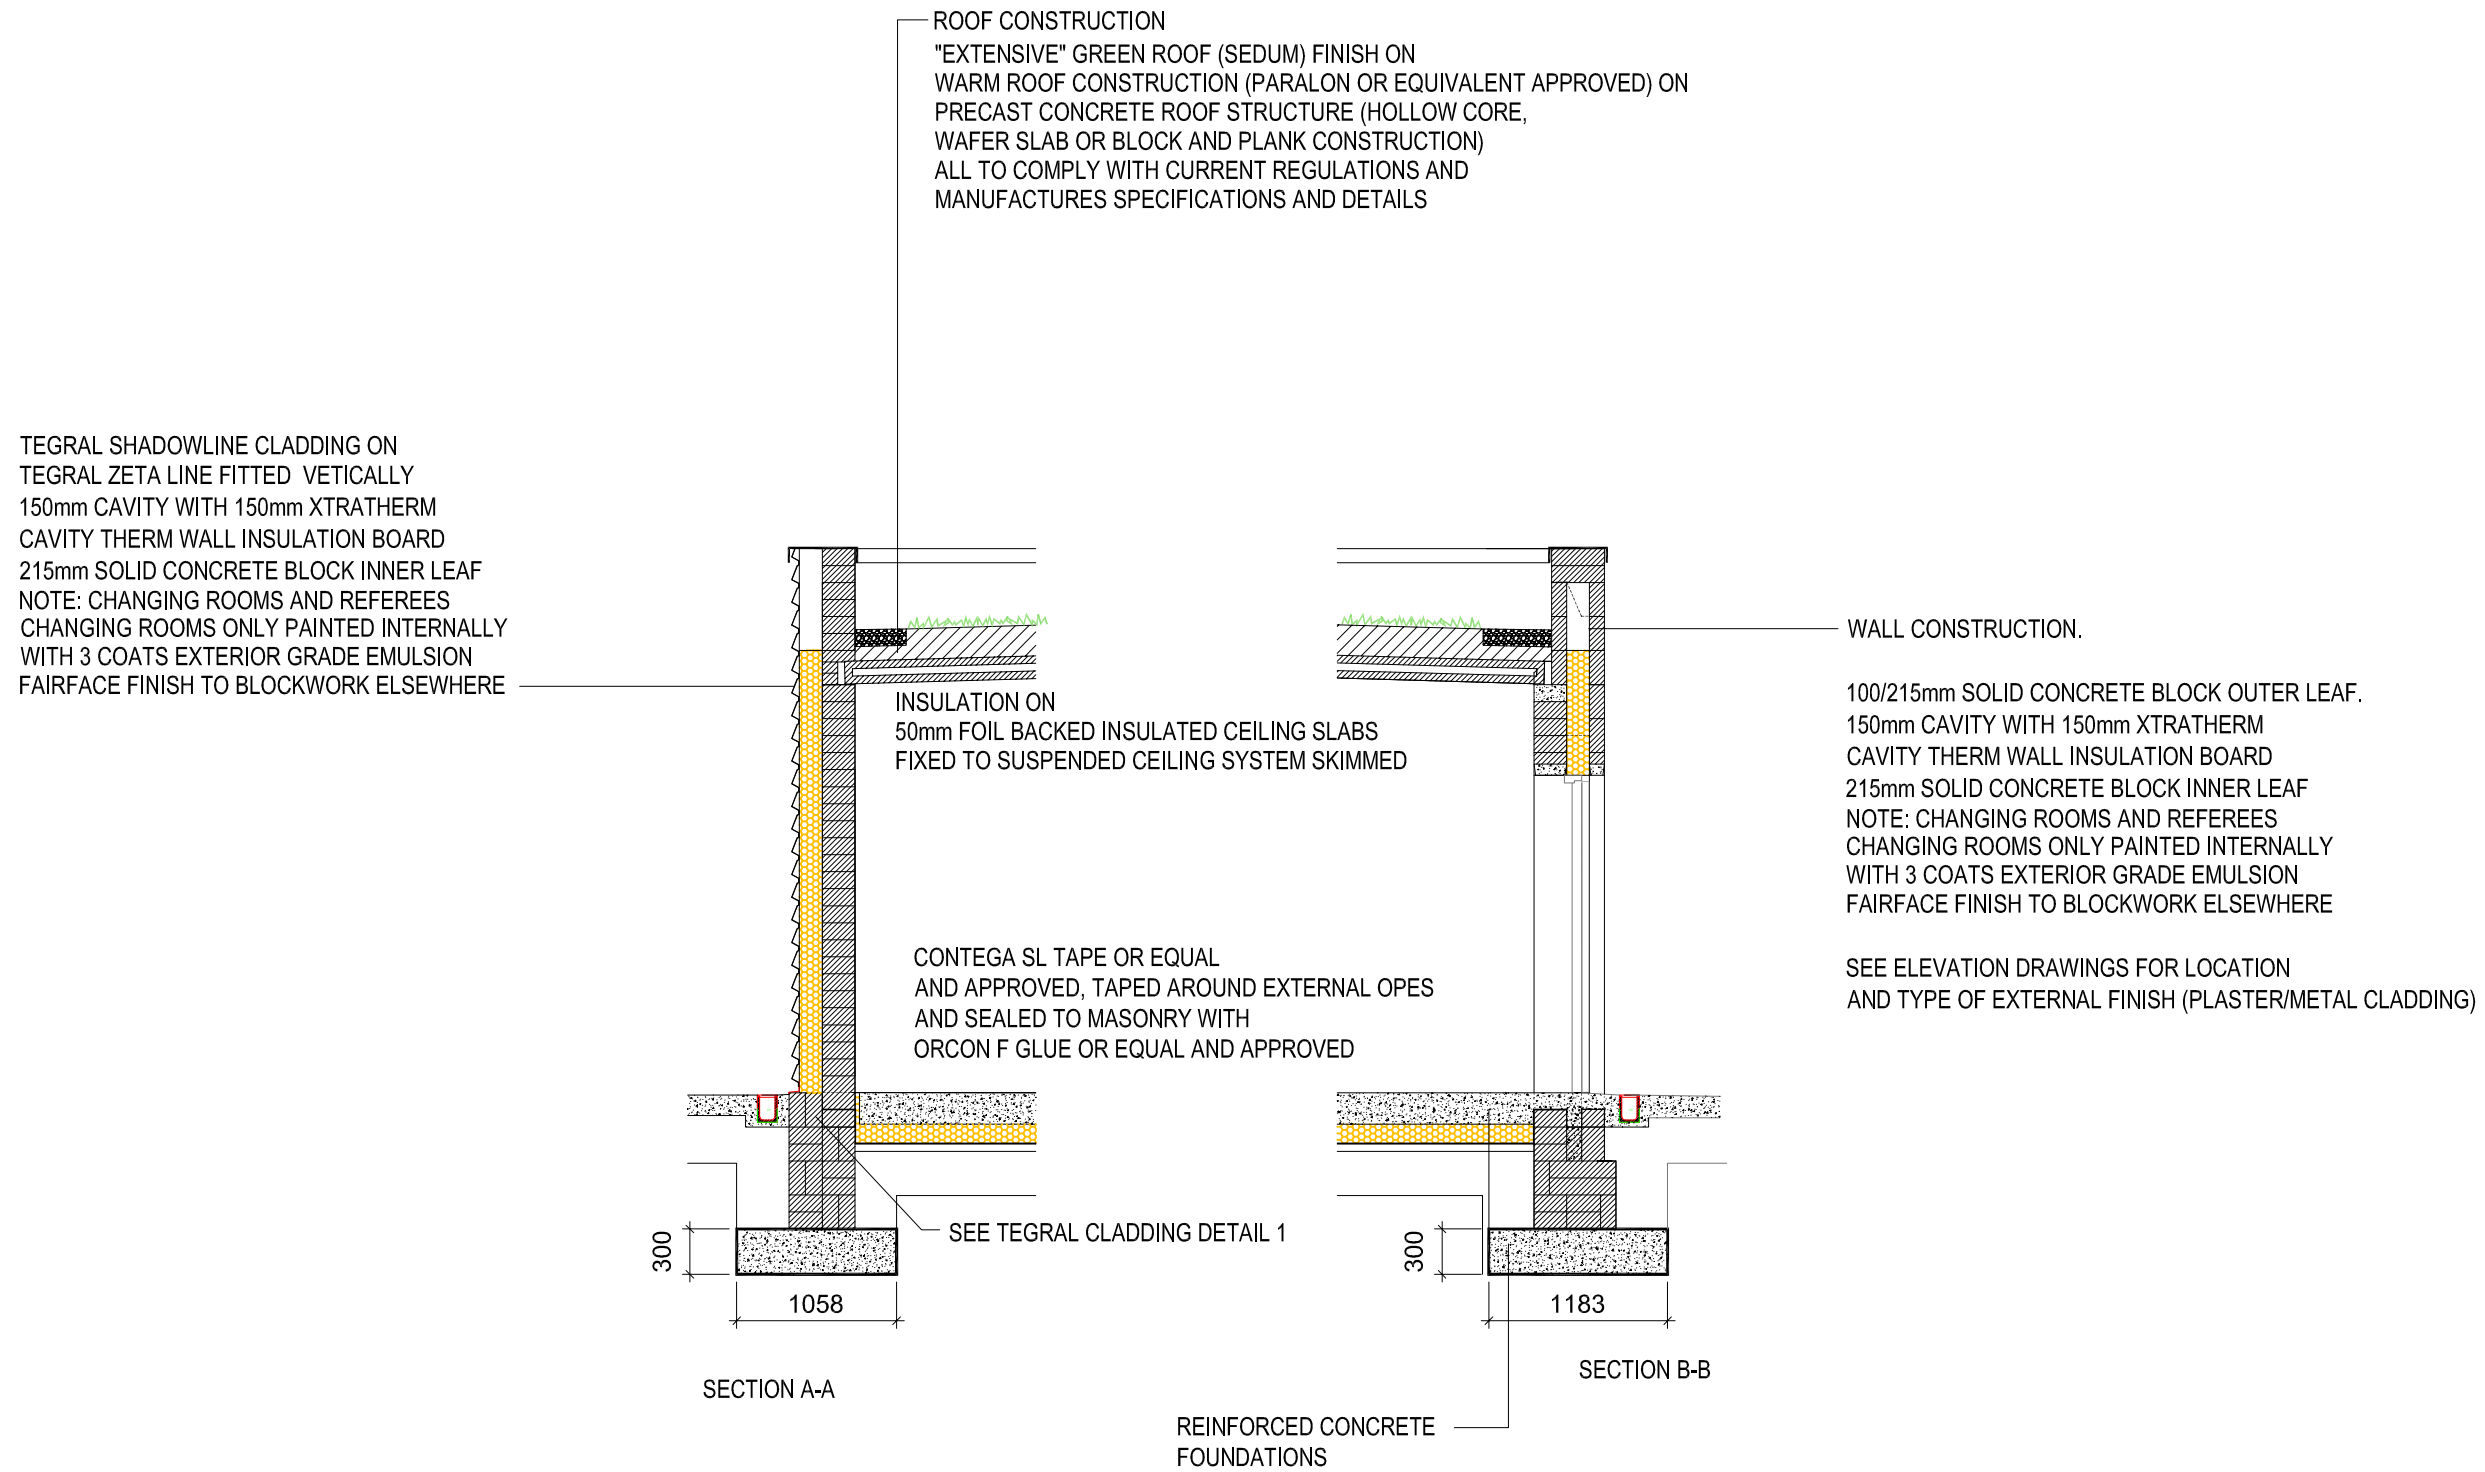

SITE PLAN

AREA 0.211 Ha.
SCALE 1:500

FLOOR PLAN AREA 337.00 SQ.M.
SCALE 1:125

EAST ELEVATION (E1)

NORTH ELEVATION (E2)

SOUTH ELEVATION (E3)

WEST ELEVATION (E4)

ELEVATIONS

SCALE 1:125

TYPICAL SECTIONS

SCALE 1:50