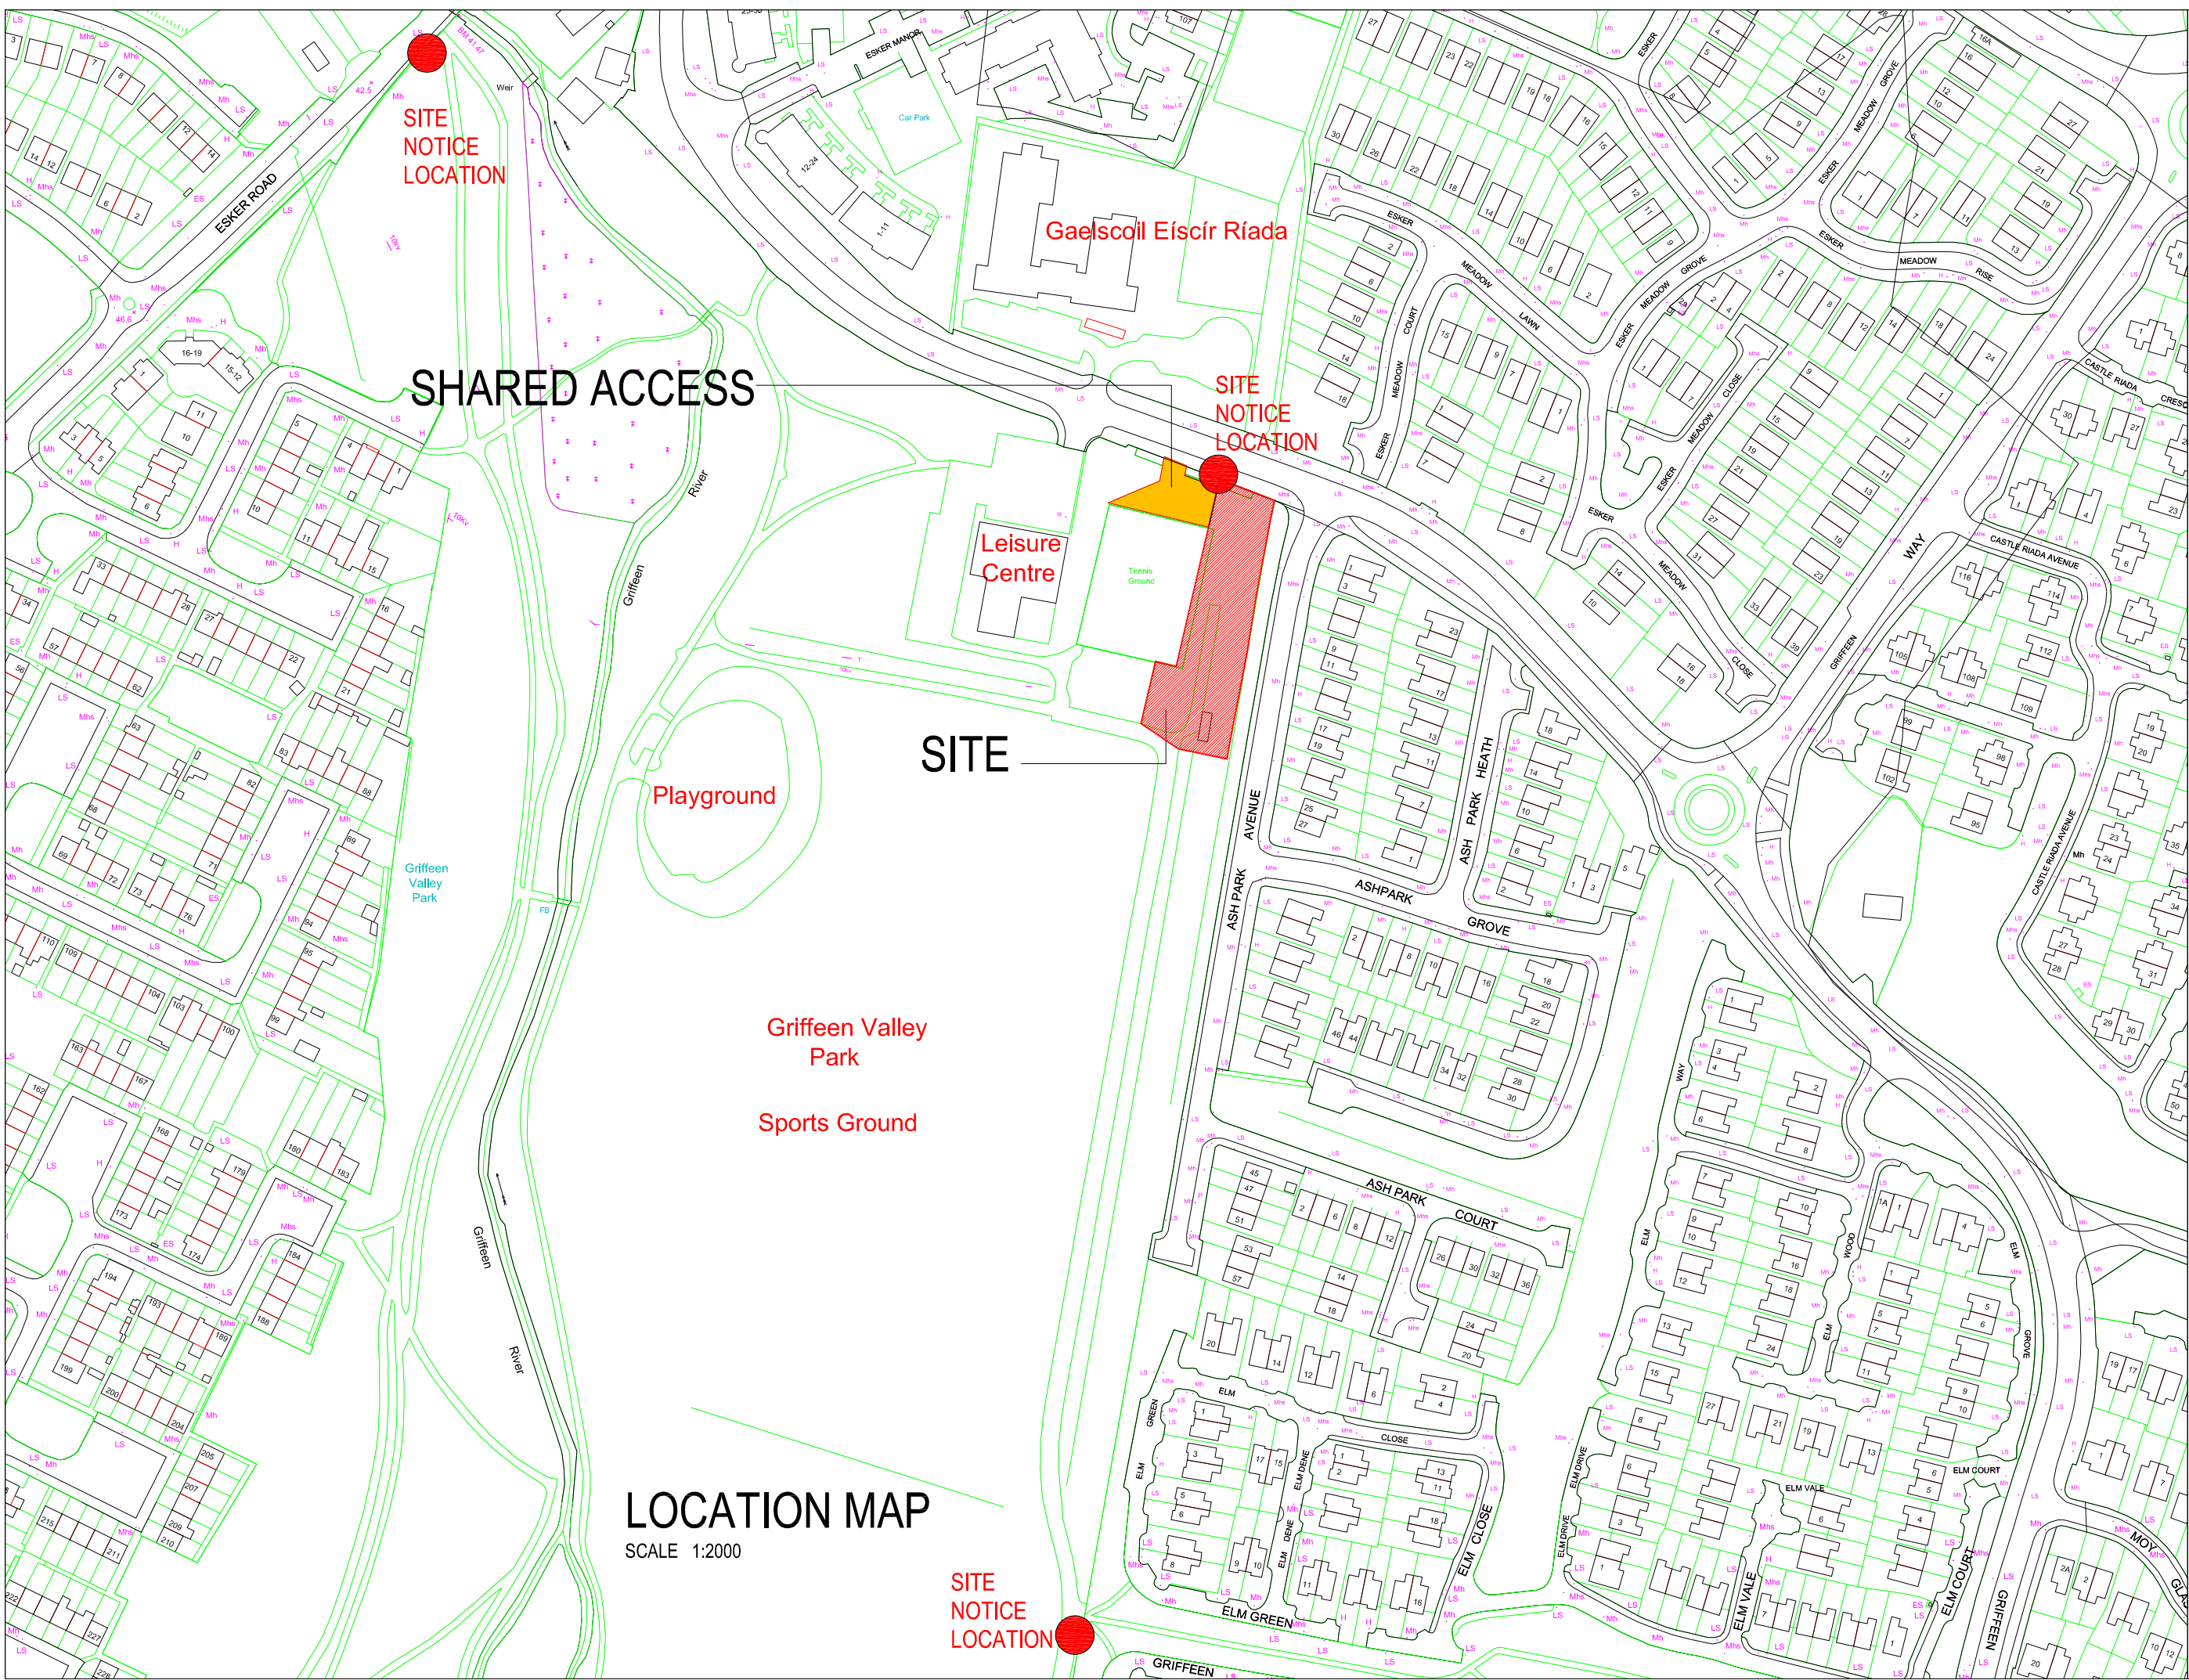

SHEET 02
PART 8

Comhairle Contae
Alba Clíath Theas
South Dublin County Council

SITE NOTICE LOCATION

SITE NOTICE LOCATION

SITE

Leisure Centre

Tennis Ground

Playground

Griffen Valley Park

Sports Ground

LOCATION MAP

SCALE 1:2000

SITE NOTICE LOCATION

GRIFFEEN VALLEY PARK PAVILION

2019

SHEET 03
PART 8

SITE PLAN

AREA 0.211 Ha.
SCALE 1:500

FLOOR PLAN AREA 337.00 SQ.M.
SCALE 1:125

EAST ELEVATION (E1)

NORTH ELEVATION (E2)

SOUTH ELEVATION (E3)

WEST ELEVATION (E4)

ELEVATIONS

SCALE 1:125

TYPICAL SECTIONS

SCALE 1:50