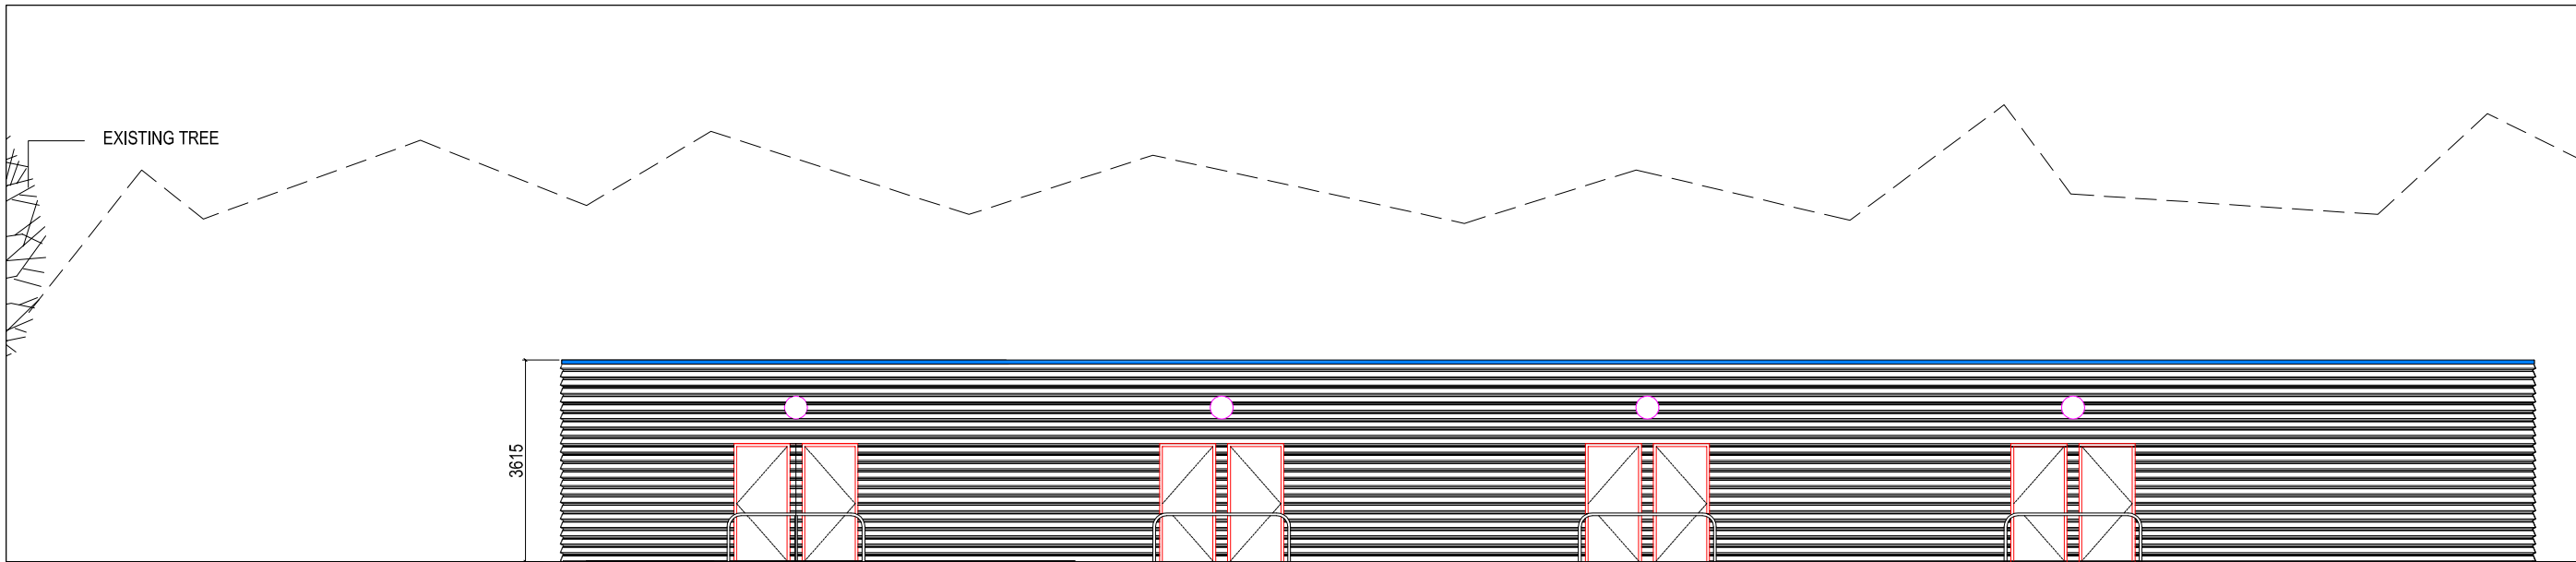

Griffen Valley Park

Sports Ground

LOCATION MAP

SCALE 1:2000

SITE NOTICE LOCATION

GRIFFEEN VALLEY PARK PAVILION

2019

SHEET 03
PART 8

SITE PLAN

AREA 0.211 Ha.
SCALE 1:500

FLOOR PLAN AREA 337.00 SQ.M.
SCALE 1:125

EAST ELEVATION (E1)

NORTH ELEVATION (E2)

SOUTH ELEVATION (E3)

WEST ELEVATION (E4)

ELEVATIONS

SCALE 1:125

TYPICAL SECTIONS

SCALE 1:50