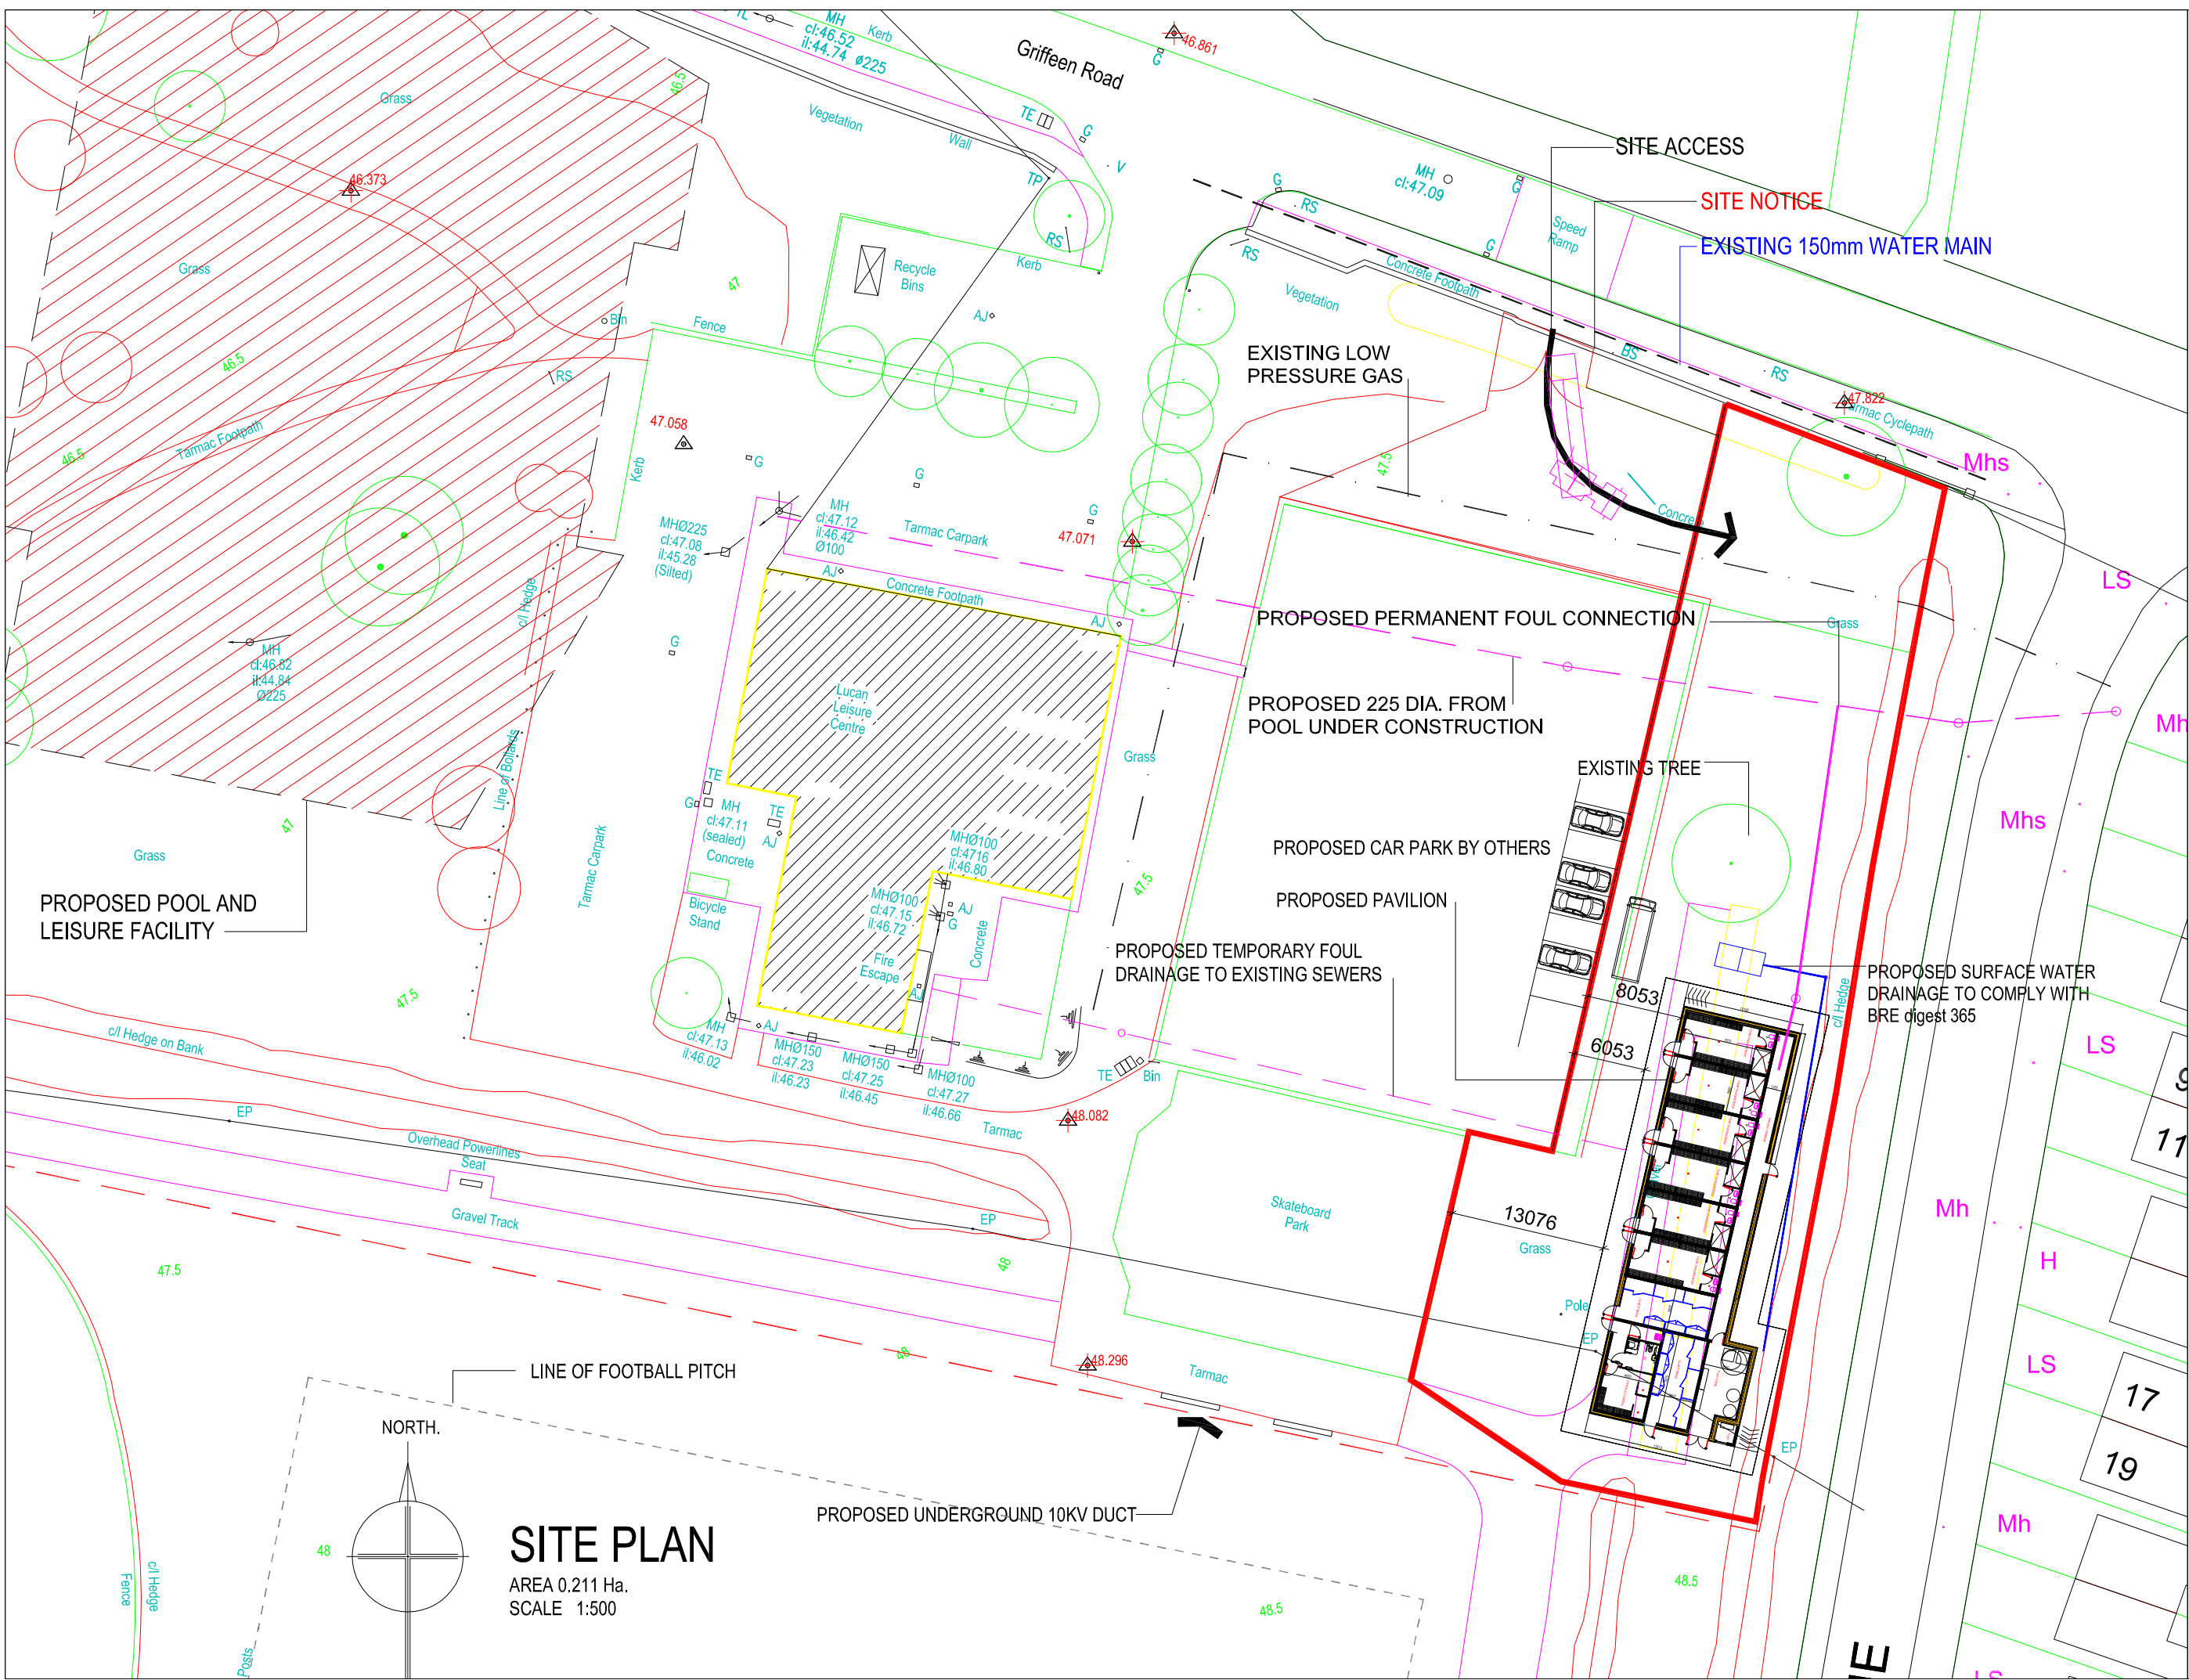

Griffen Valley Park

Sports Ground

LOCATION MAP

SCALE 1:2000

SITE NOTICE LOCATION

GRIFFEEN VALLEY PARK PAVILION

2019

SHEET 03
PART 8

SITE PLAN

AREA 0.211 Ha.
SCALE 1:500

FLOOR PLAN AREA 337.00 SQ.M.
SCALE 1:125

EAST ELEVATION (E1)

NORTH ELEVATION (E2)

SOUTH ELEVATION (E3)

WEST ELEVATION (E4)

ELEVATIONS

SCALE 1:125

TYPICAL SECTIONS

SCALE 1:50