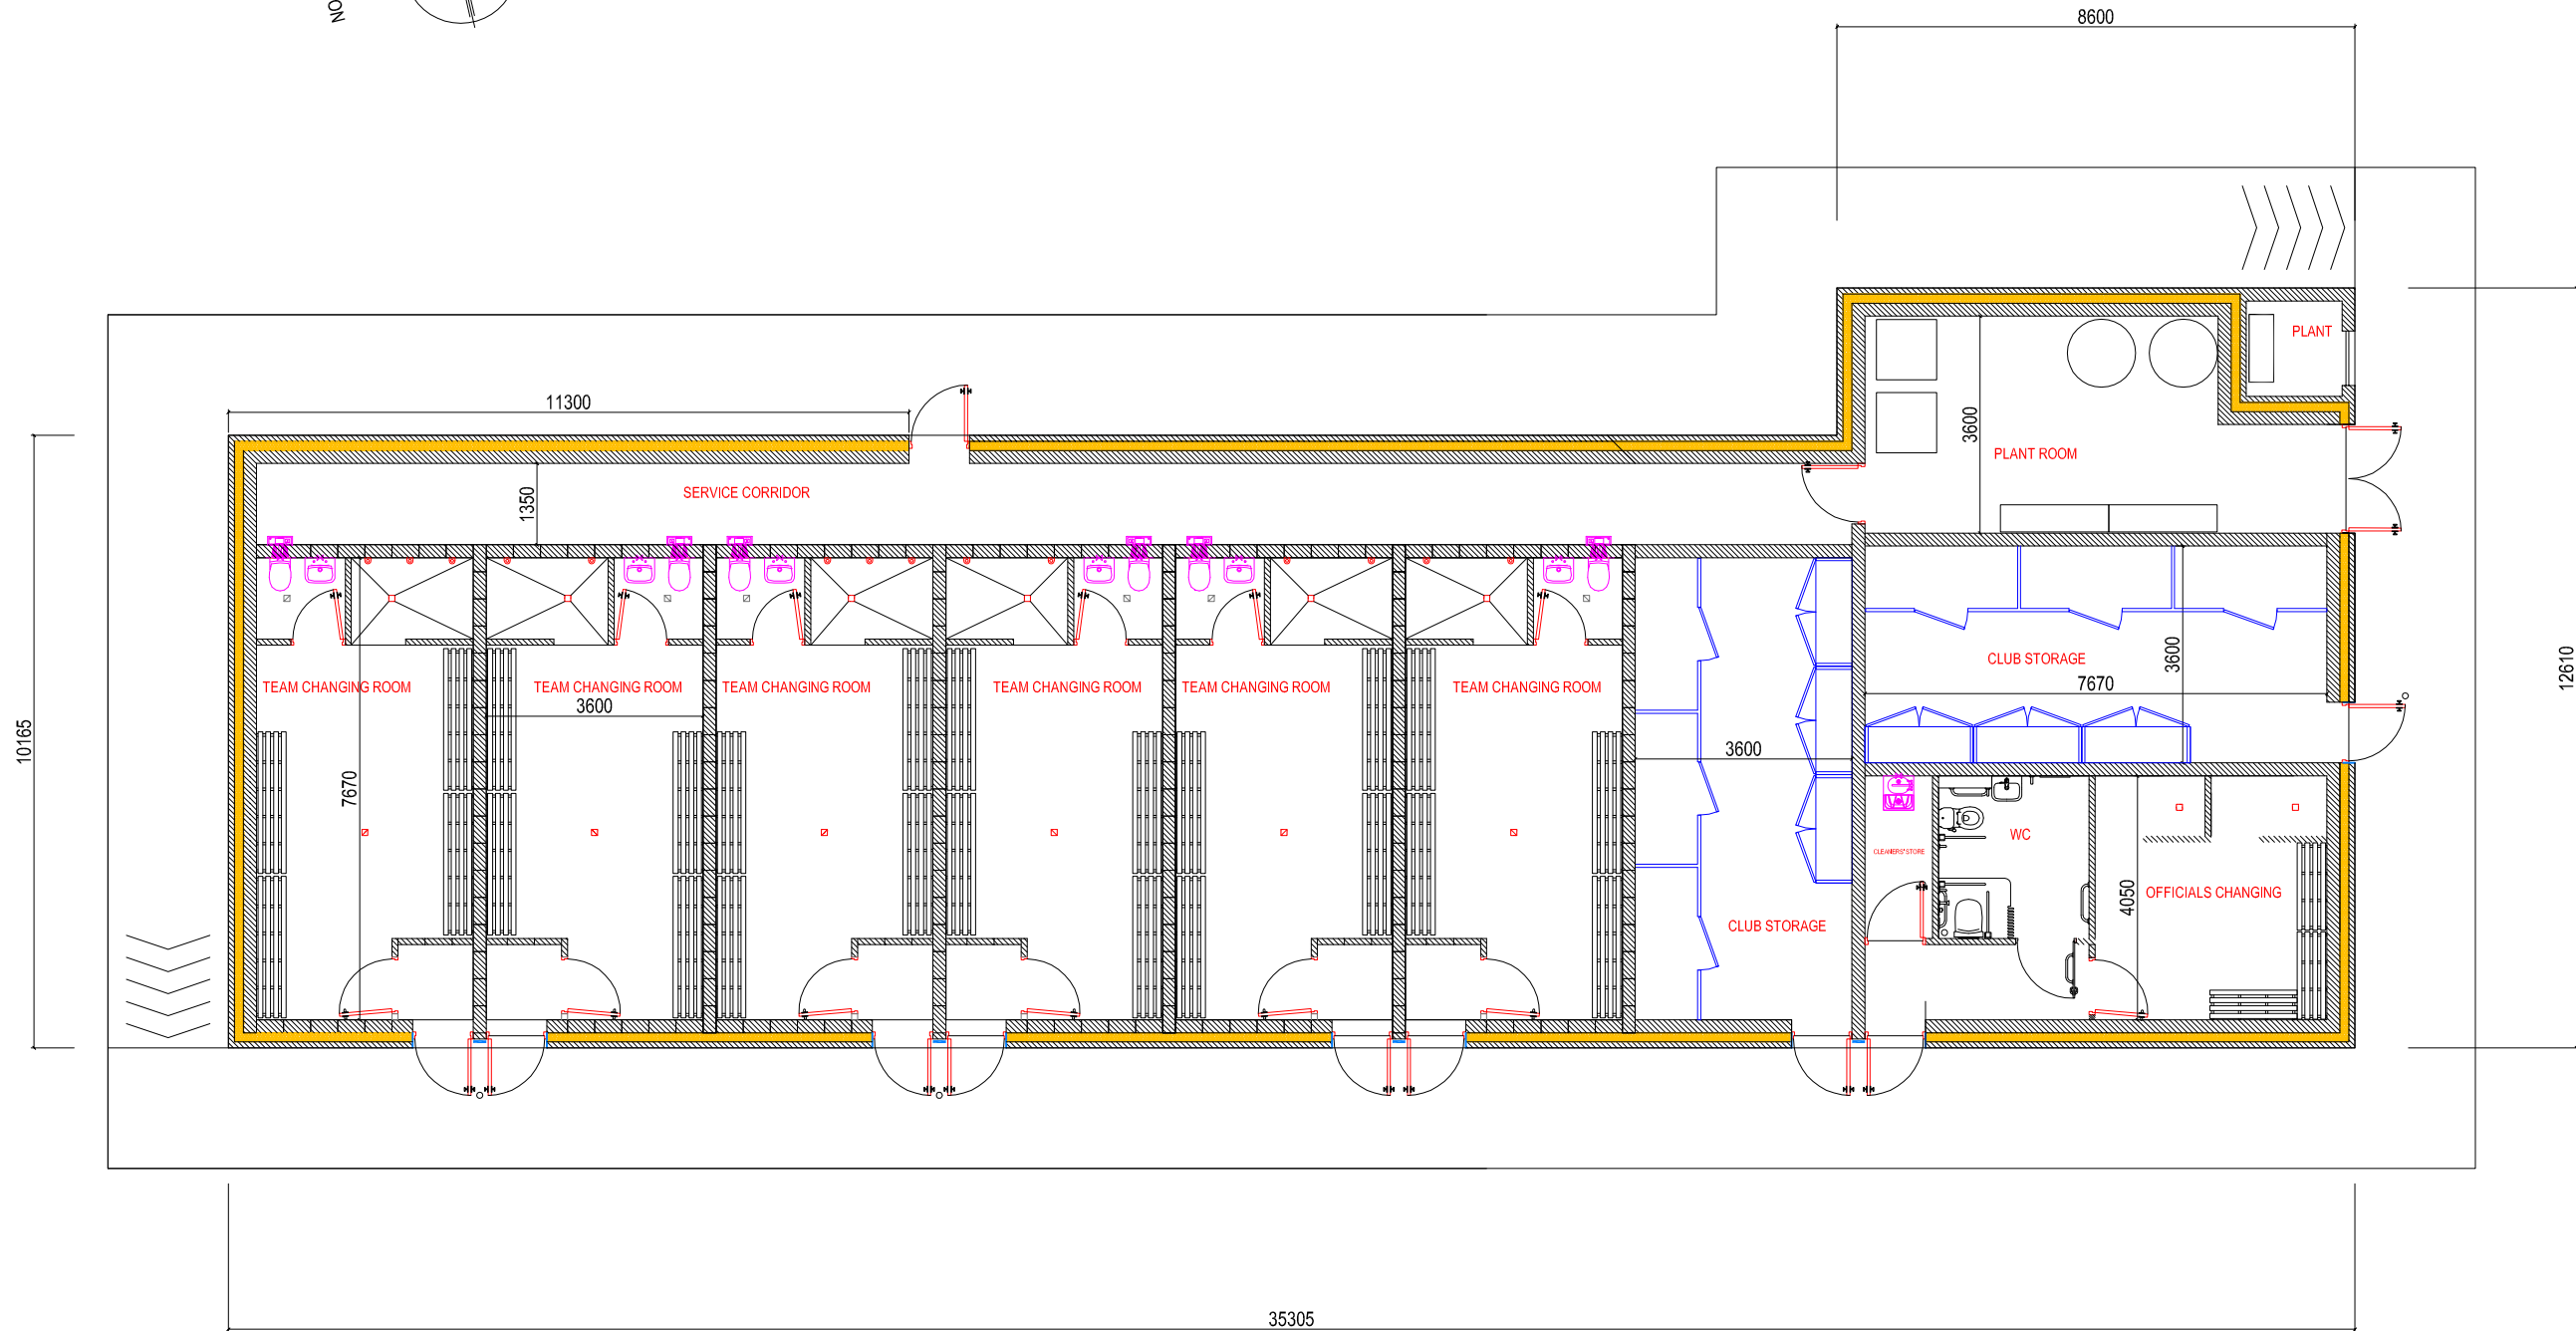

Griffen Valley Park

Sports Ground

LOCATION MAP

SCALE 1:2000

SITE NOTICE LOCATION

GRIFFEEN VALLEY PARK PAVILION

2019

SHEET 03
PART 8

SITE PLAN

AREA 0.211 Ha.
SCALE 1:500

FLOOR PLAN AREA 337.00 SQ.M.
SCALE 1:125

EAST ELEVATION (E1)

NORTH ELEVATION (E2)

SOUTH ELEVATION (E3)

WEST ELEVATION (E4)

ELEVATIONS

SCALE 1:125

TYPICAL SECTIONS

SCALE 1:50