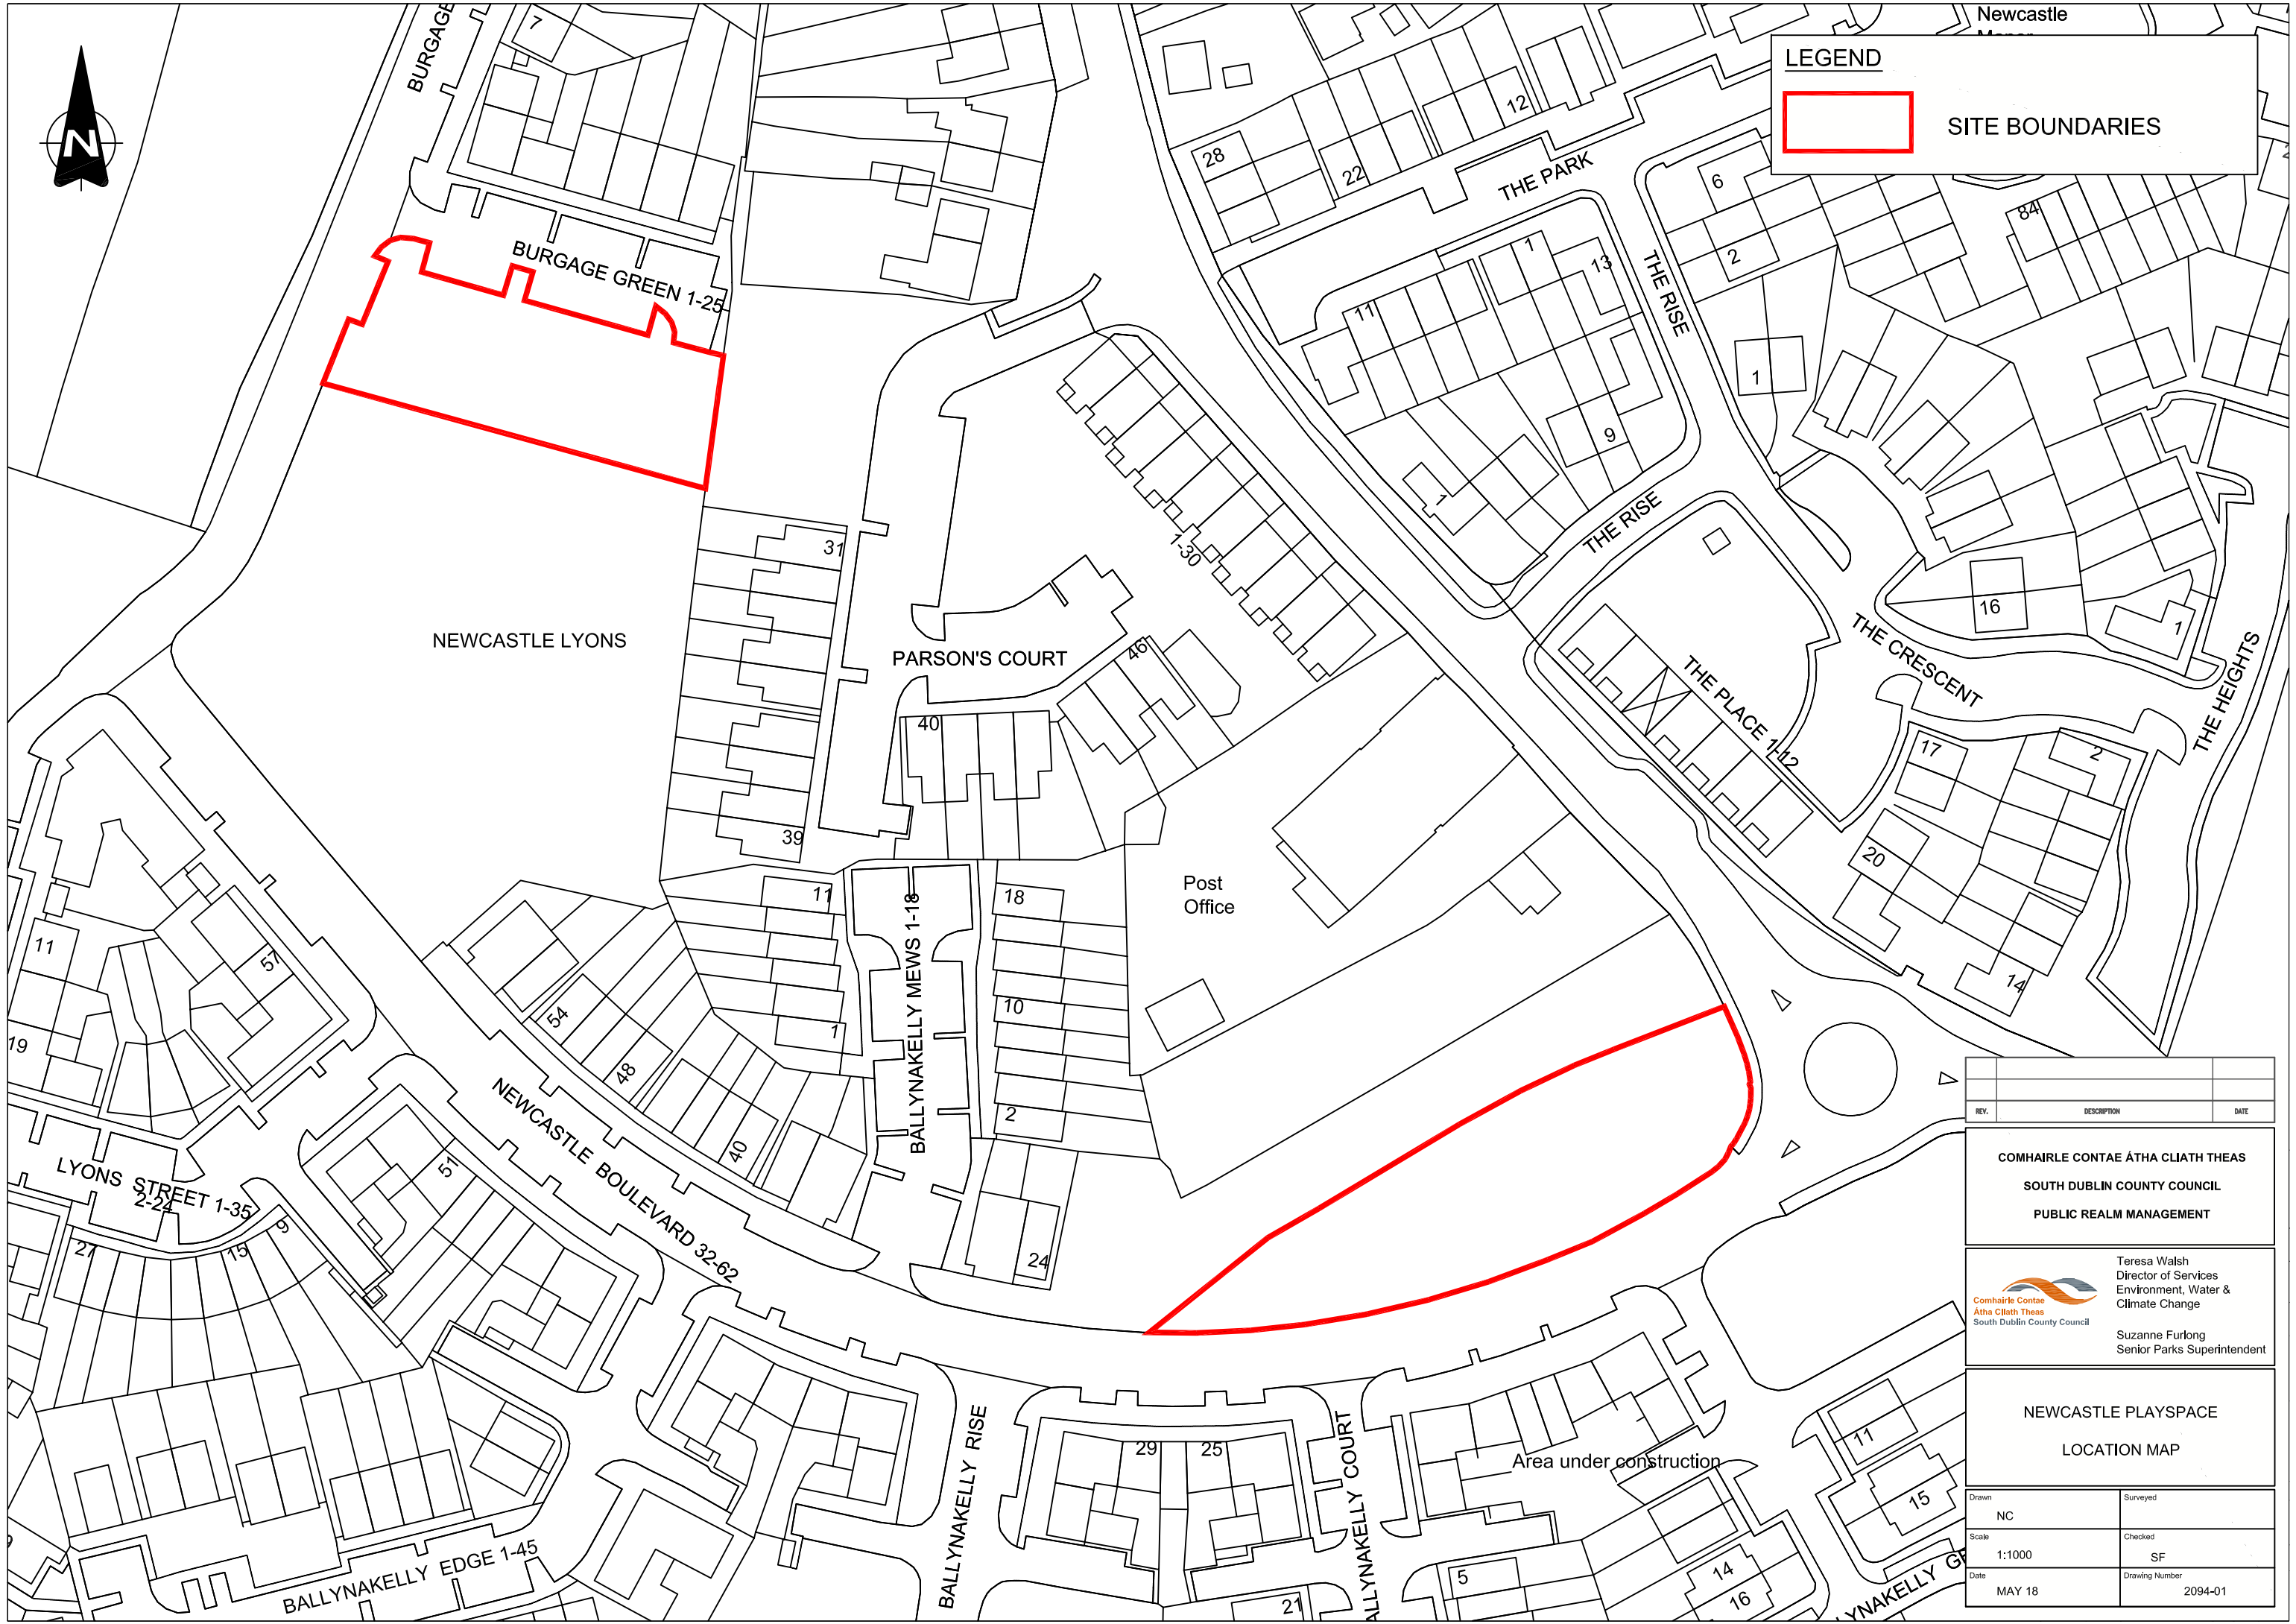

LEGEND

 **SITE BOUNDARIES**

REV.	DESCRIPTION	DATE
COMHAIRLE CONTAE ÁTHA CLIATH THEAS SOUTH DUBLIN COUNTY COUNCIL PUBLIC REALM MANAGEMENT		
 Comhairle Contae Átha Cliath Theas South Dublin County Council		Teresa Walsh Director of Services Environment, Water & Climate Change Suzanne Furlong Senior Parks Superintendent
NEWCASTLE PLAYSPACE LOCATION MAP		
Drawn	NC	Surveyed
Scale	1:1000	Checked
Date	MAY 18	Drawing Number
		2094-01