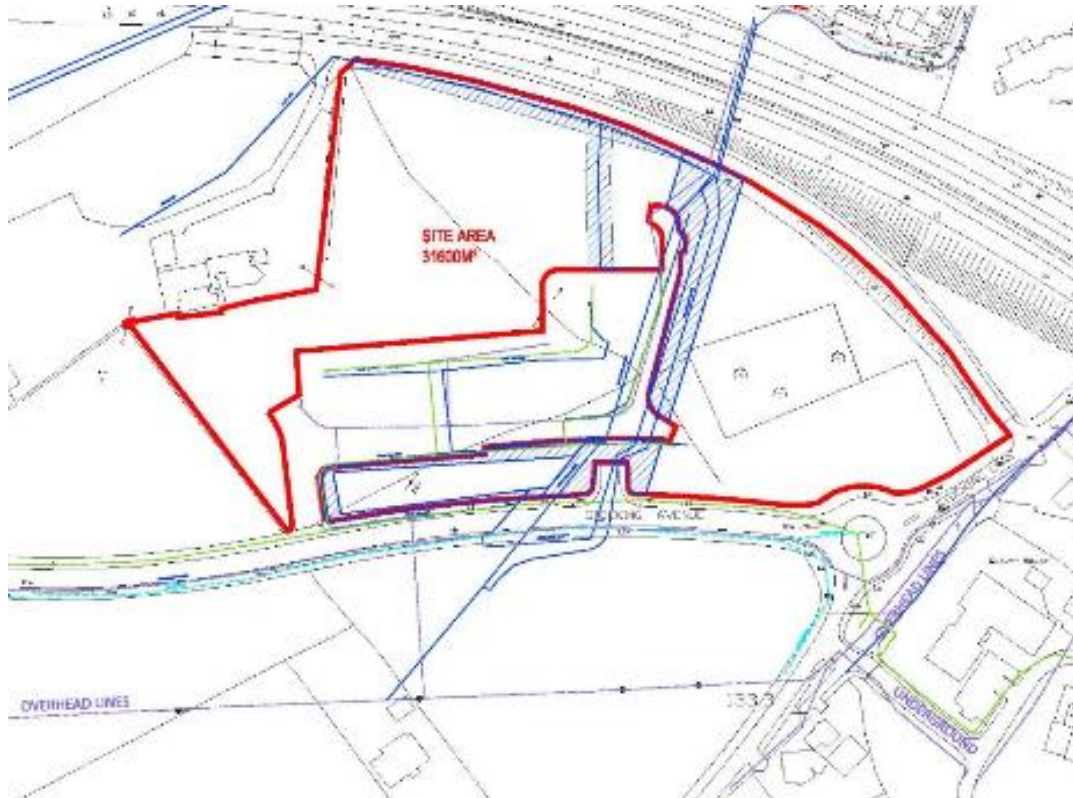

RATHFARNHAM  
TEMPLEOGUE  
TERENURE

AREA COMMITTEE MEETING  
08-01-19

**AREA LEGEND:**

- Lucan
- Clondalkin
- Templeogue-Terenure
- Tallaght Central
- Tallaght South
- Rathfarnham

**Proposed Infill Projects  
located on Area Committee  
Location Map**

# STOCKING LANE

Site Constraints Map-NTS

Schematic Section

# STOCKING LANE

Site Images

Proposed Site Layout-NTS

# STOCKING LANE

Proposed Scale & Treatment