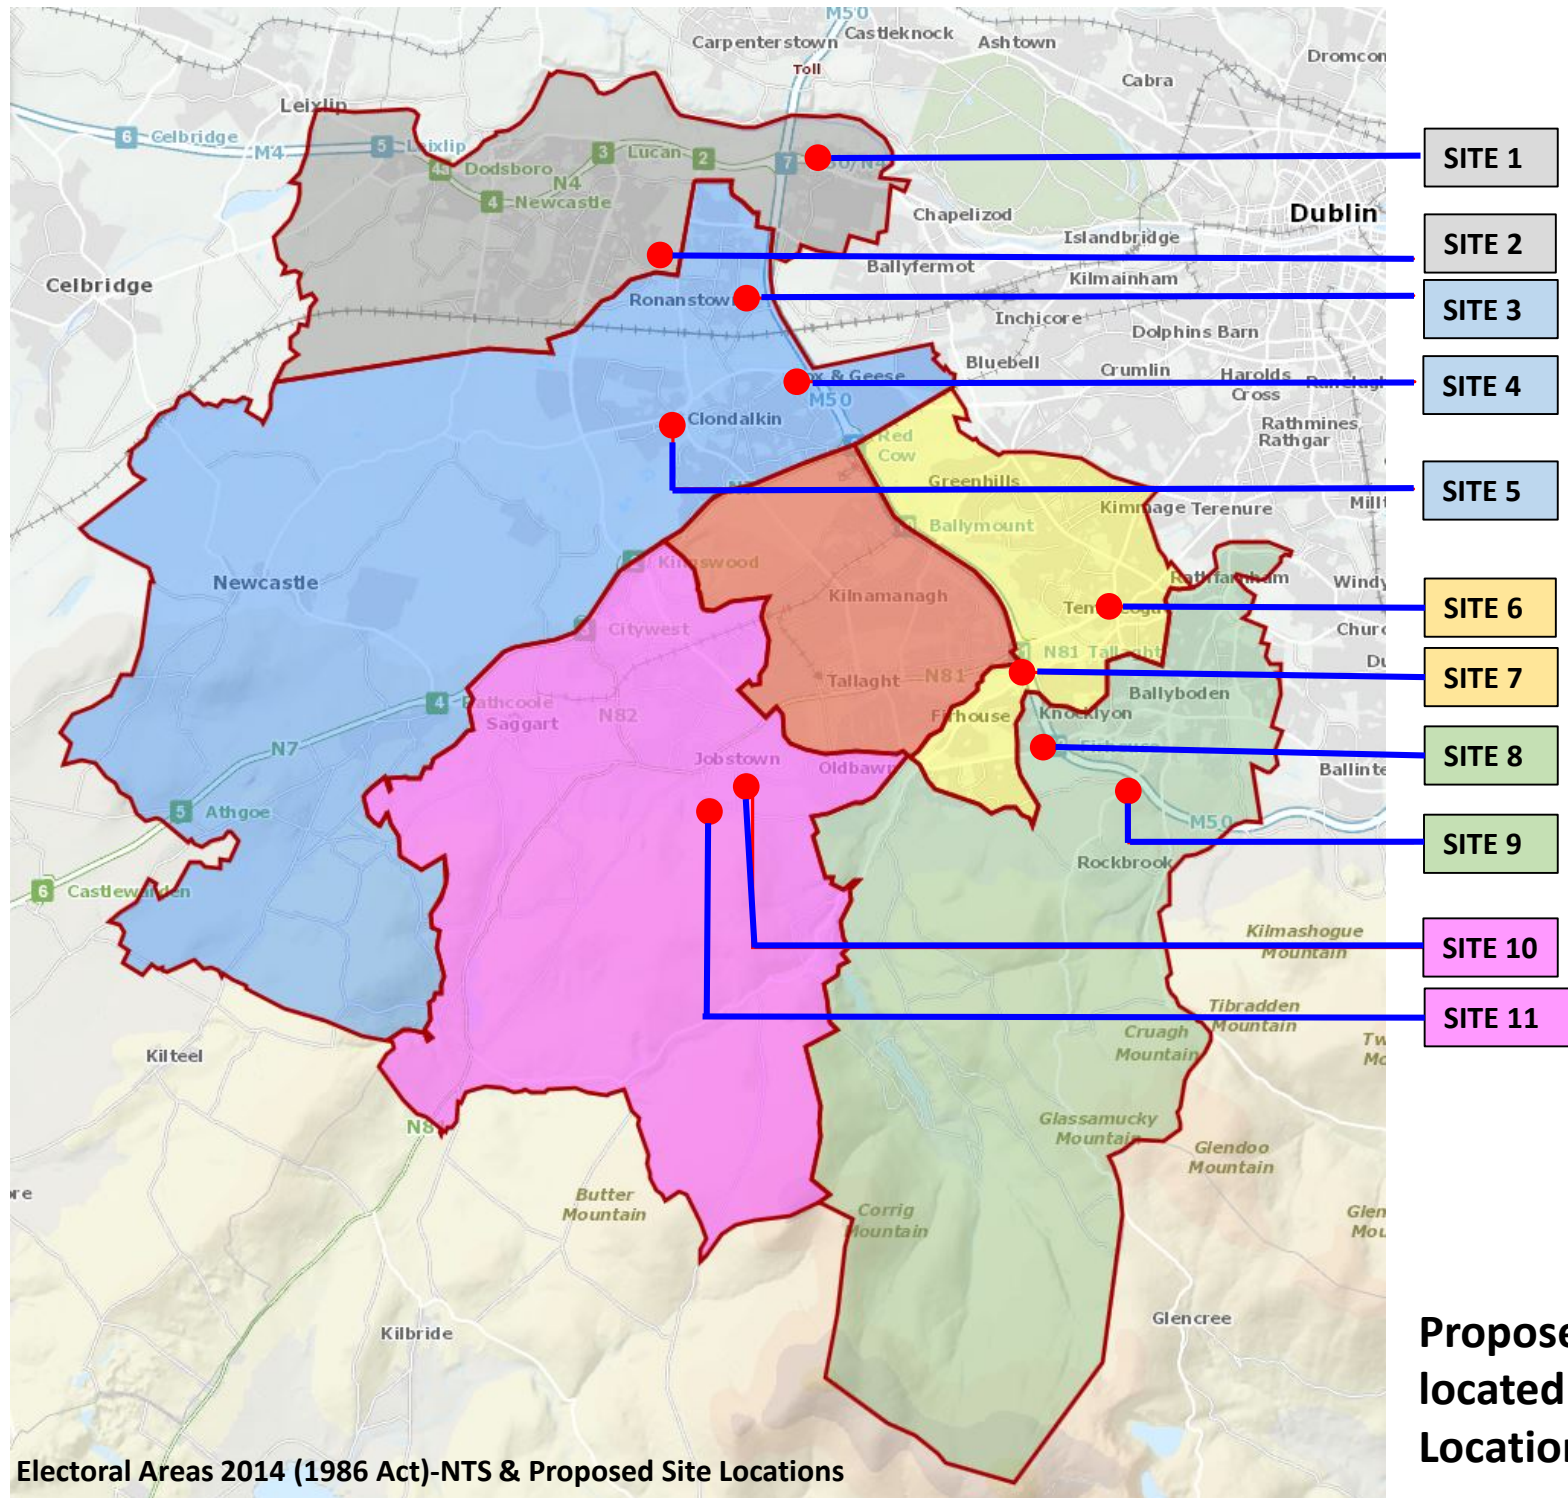

RATHFARNHAM  
TEMPLEOGUE  
TERENURE

AREA COMMITTEE MEETING  
08-01-19

**AREA LEGEND:**

- Lucan
- Clondalkin
- Templeogue-Terenure
- Tallaght Central
- Tallaght South
- Rathfarnham

**Proposed Infill Projects  
located on Area Committee  
Location Map**

Electoral Areas 2014 (1986 Act)-NTS & Proposed Site Locations

# STOCKING LANE

Site Constraints Map-NTS

Schematic Section

# STOCKING LANE

Proposed Scale & Treatment