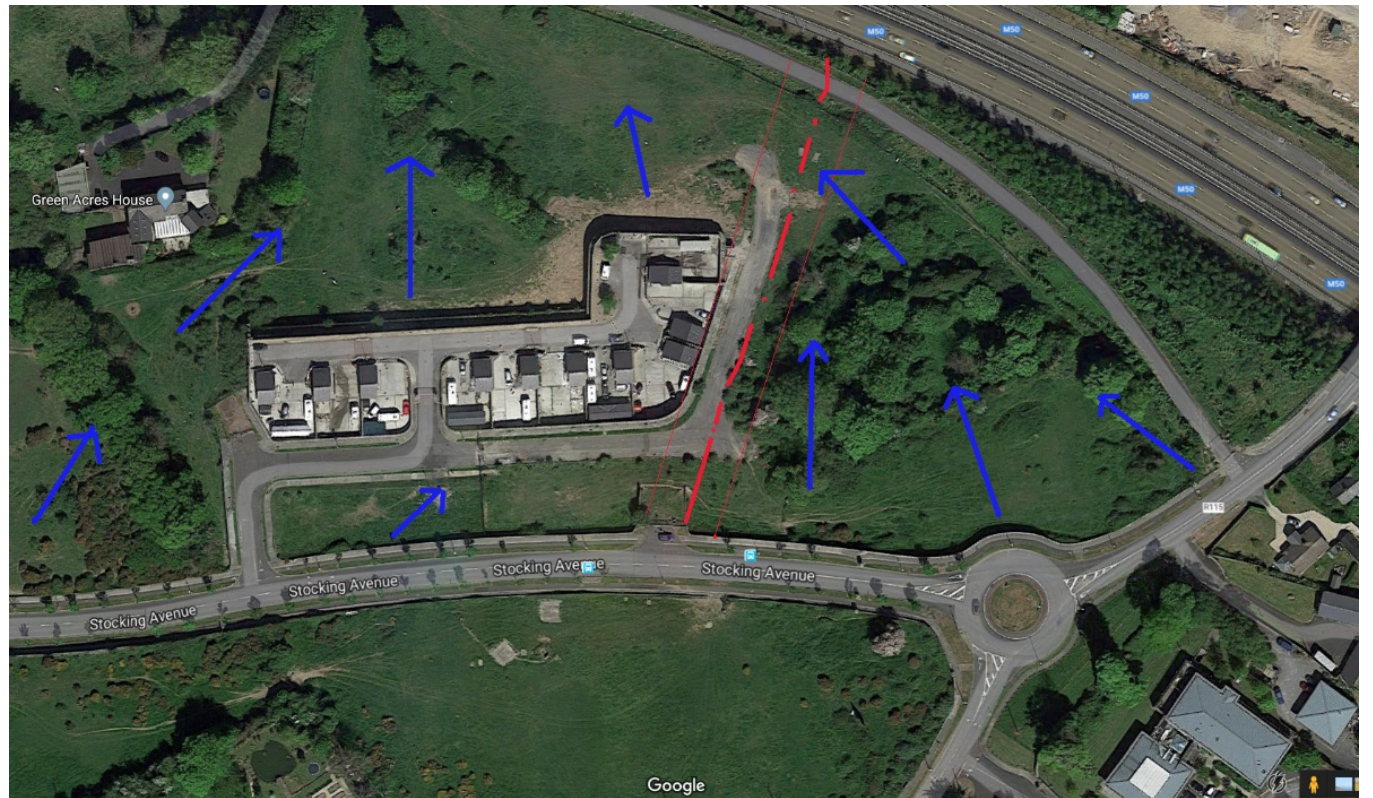

RATHFARNHAM  
TEMPLEOGUE  
TERENURE

AREA COMMITTEE MEETING  
08-01-19

**AREA LEGEND:**

- Lucan
- Clondalkin
- Templeogue-Terenure
- Tallaght Central
- Tallaght South
- Rathfarnham

**Proposed Infill Projects  
located on Area Committee  
Location Map**

# STOCKING LANE

Site Constraints Map-NTS

Schematic Section

# STOCKING LANE

Site Images

Proposed Site Layout-NTS

# STOCKING LANE

Proposed Scale & Treatment