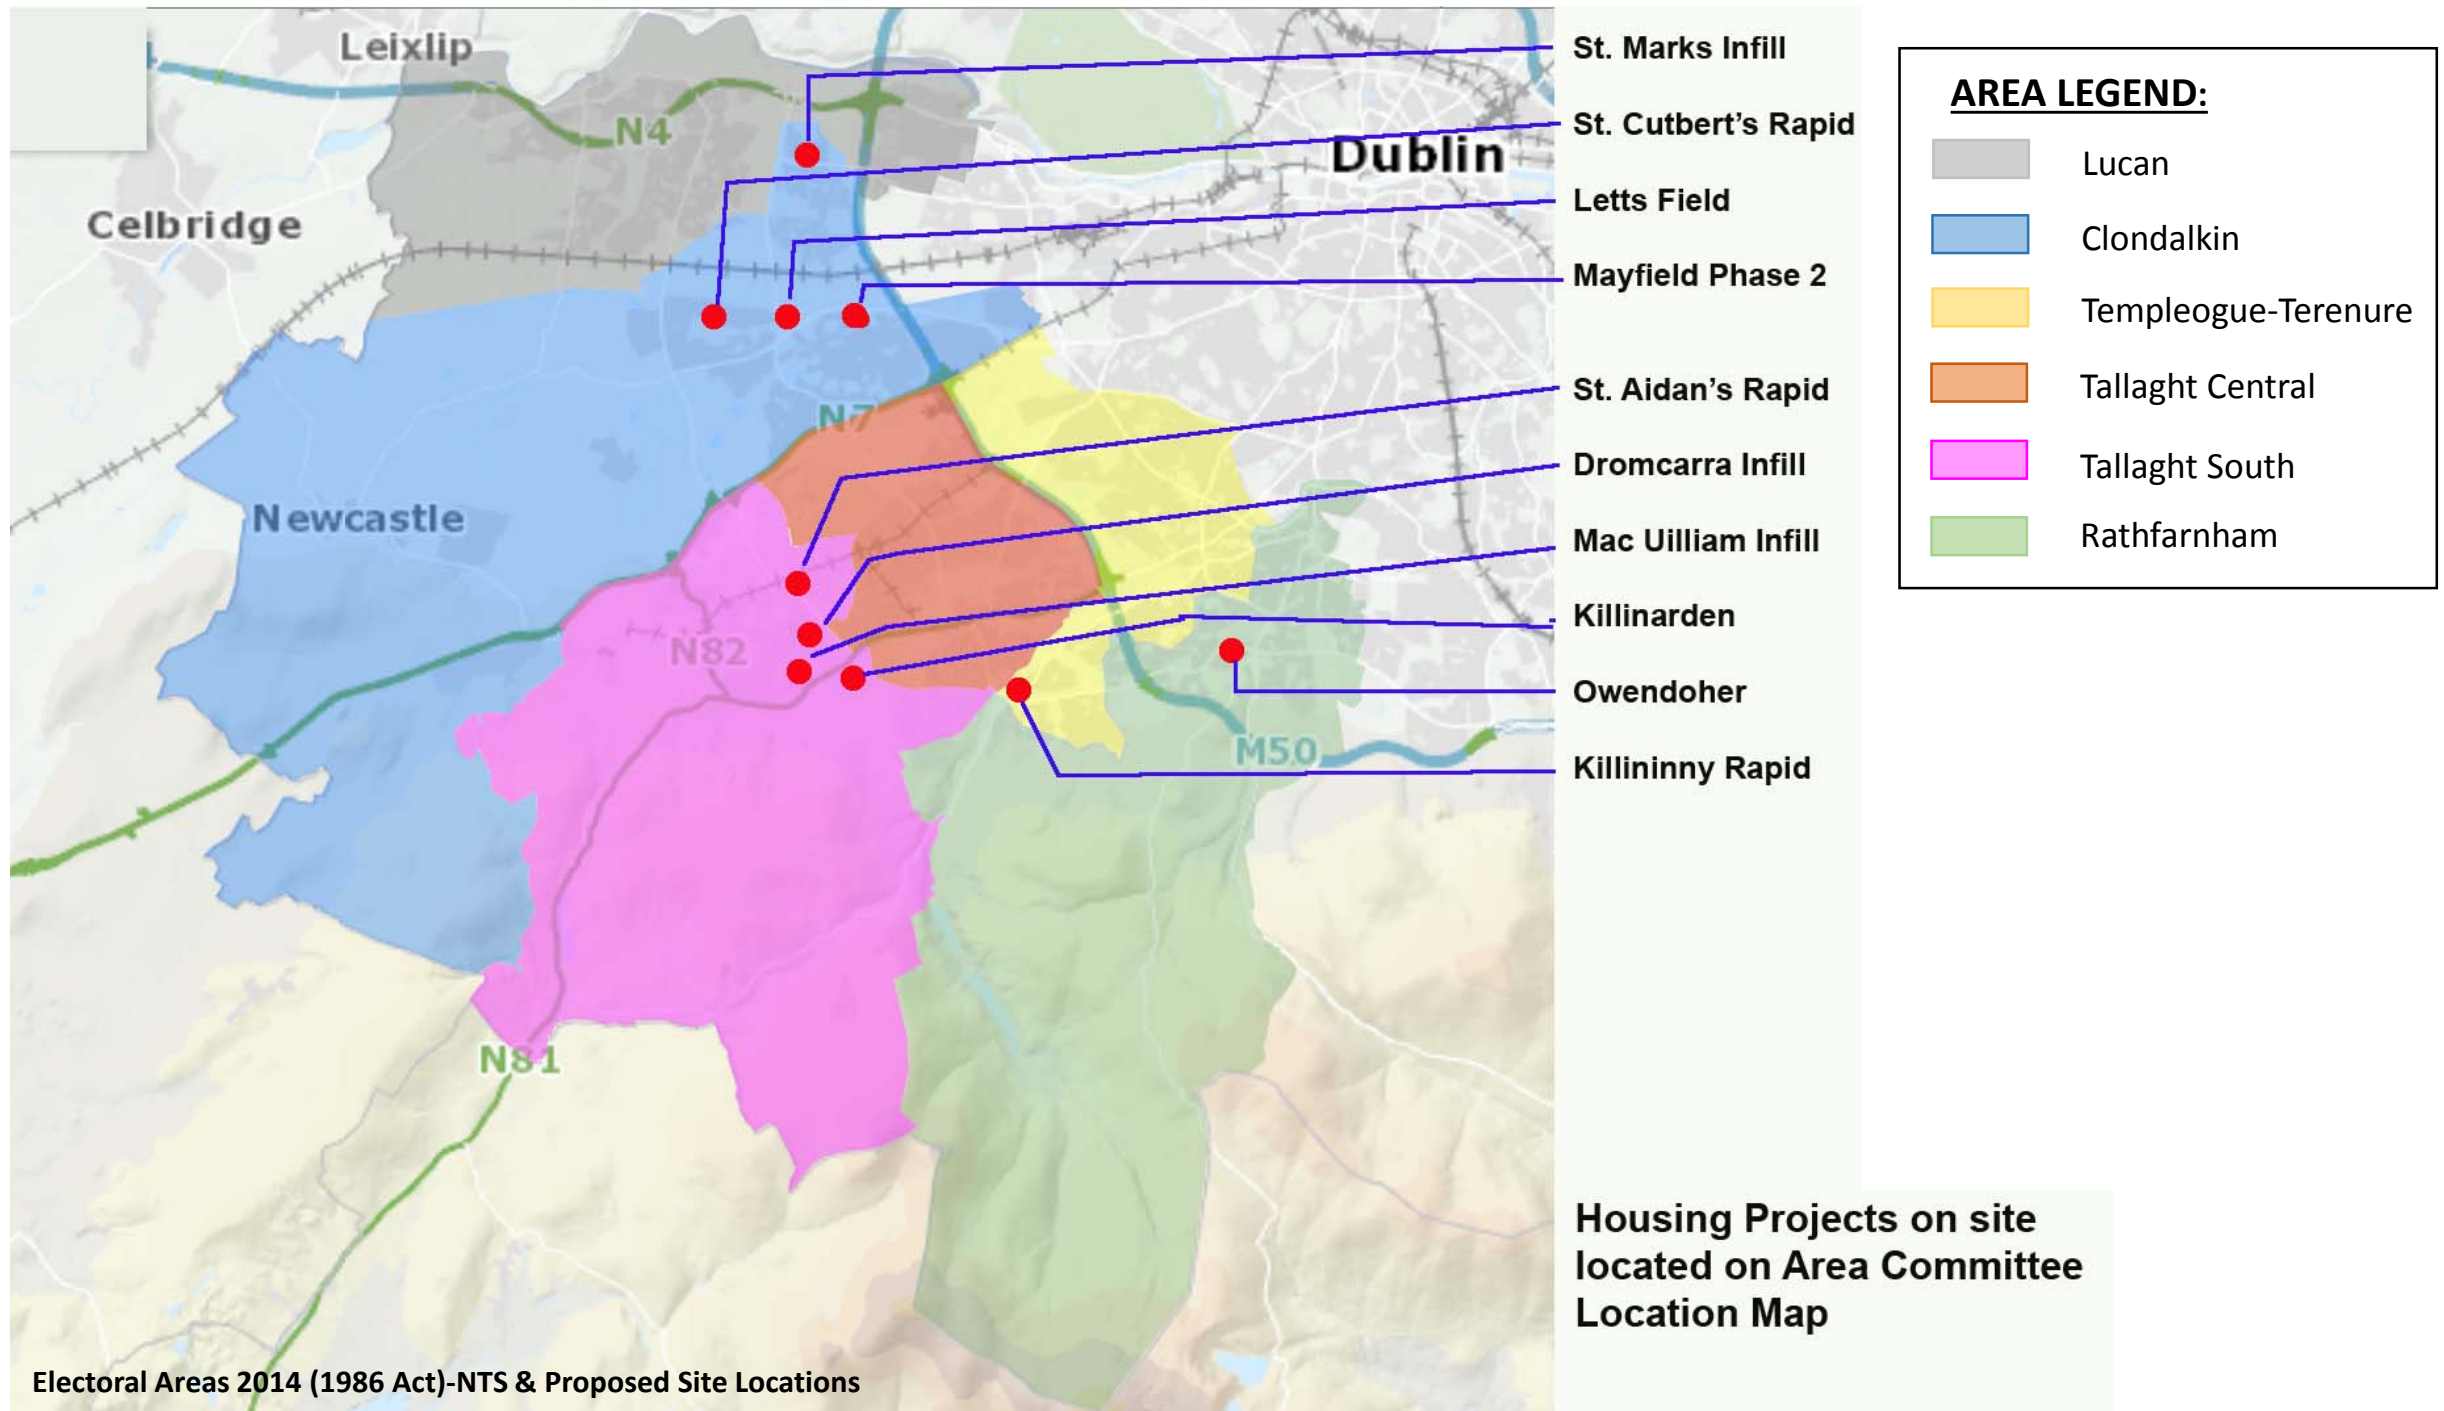

RATHFARNHAM  
TEMPLEOGUE  
TERENURE

AREA COMMITTEE MEETING  
08-01-19

**AREA LEGEND:**

- Lucan
- Clondalkin
- Templeogue-Terenure
- Tallaght Central
- Tallaght South
- Rathfarnham

**Proposed Infill Projects  
located on Area Committee  
Location Map**

Electoral Areas 2014 (1986 Act)-NTS & Proposed Site Locations

# STOCKING LANE

Site Constraints Map-NTS

Schematic Section

# STOCKING LANE

Proposed Scale & Treatment