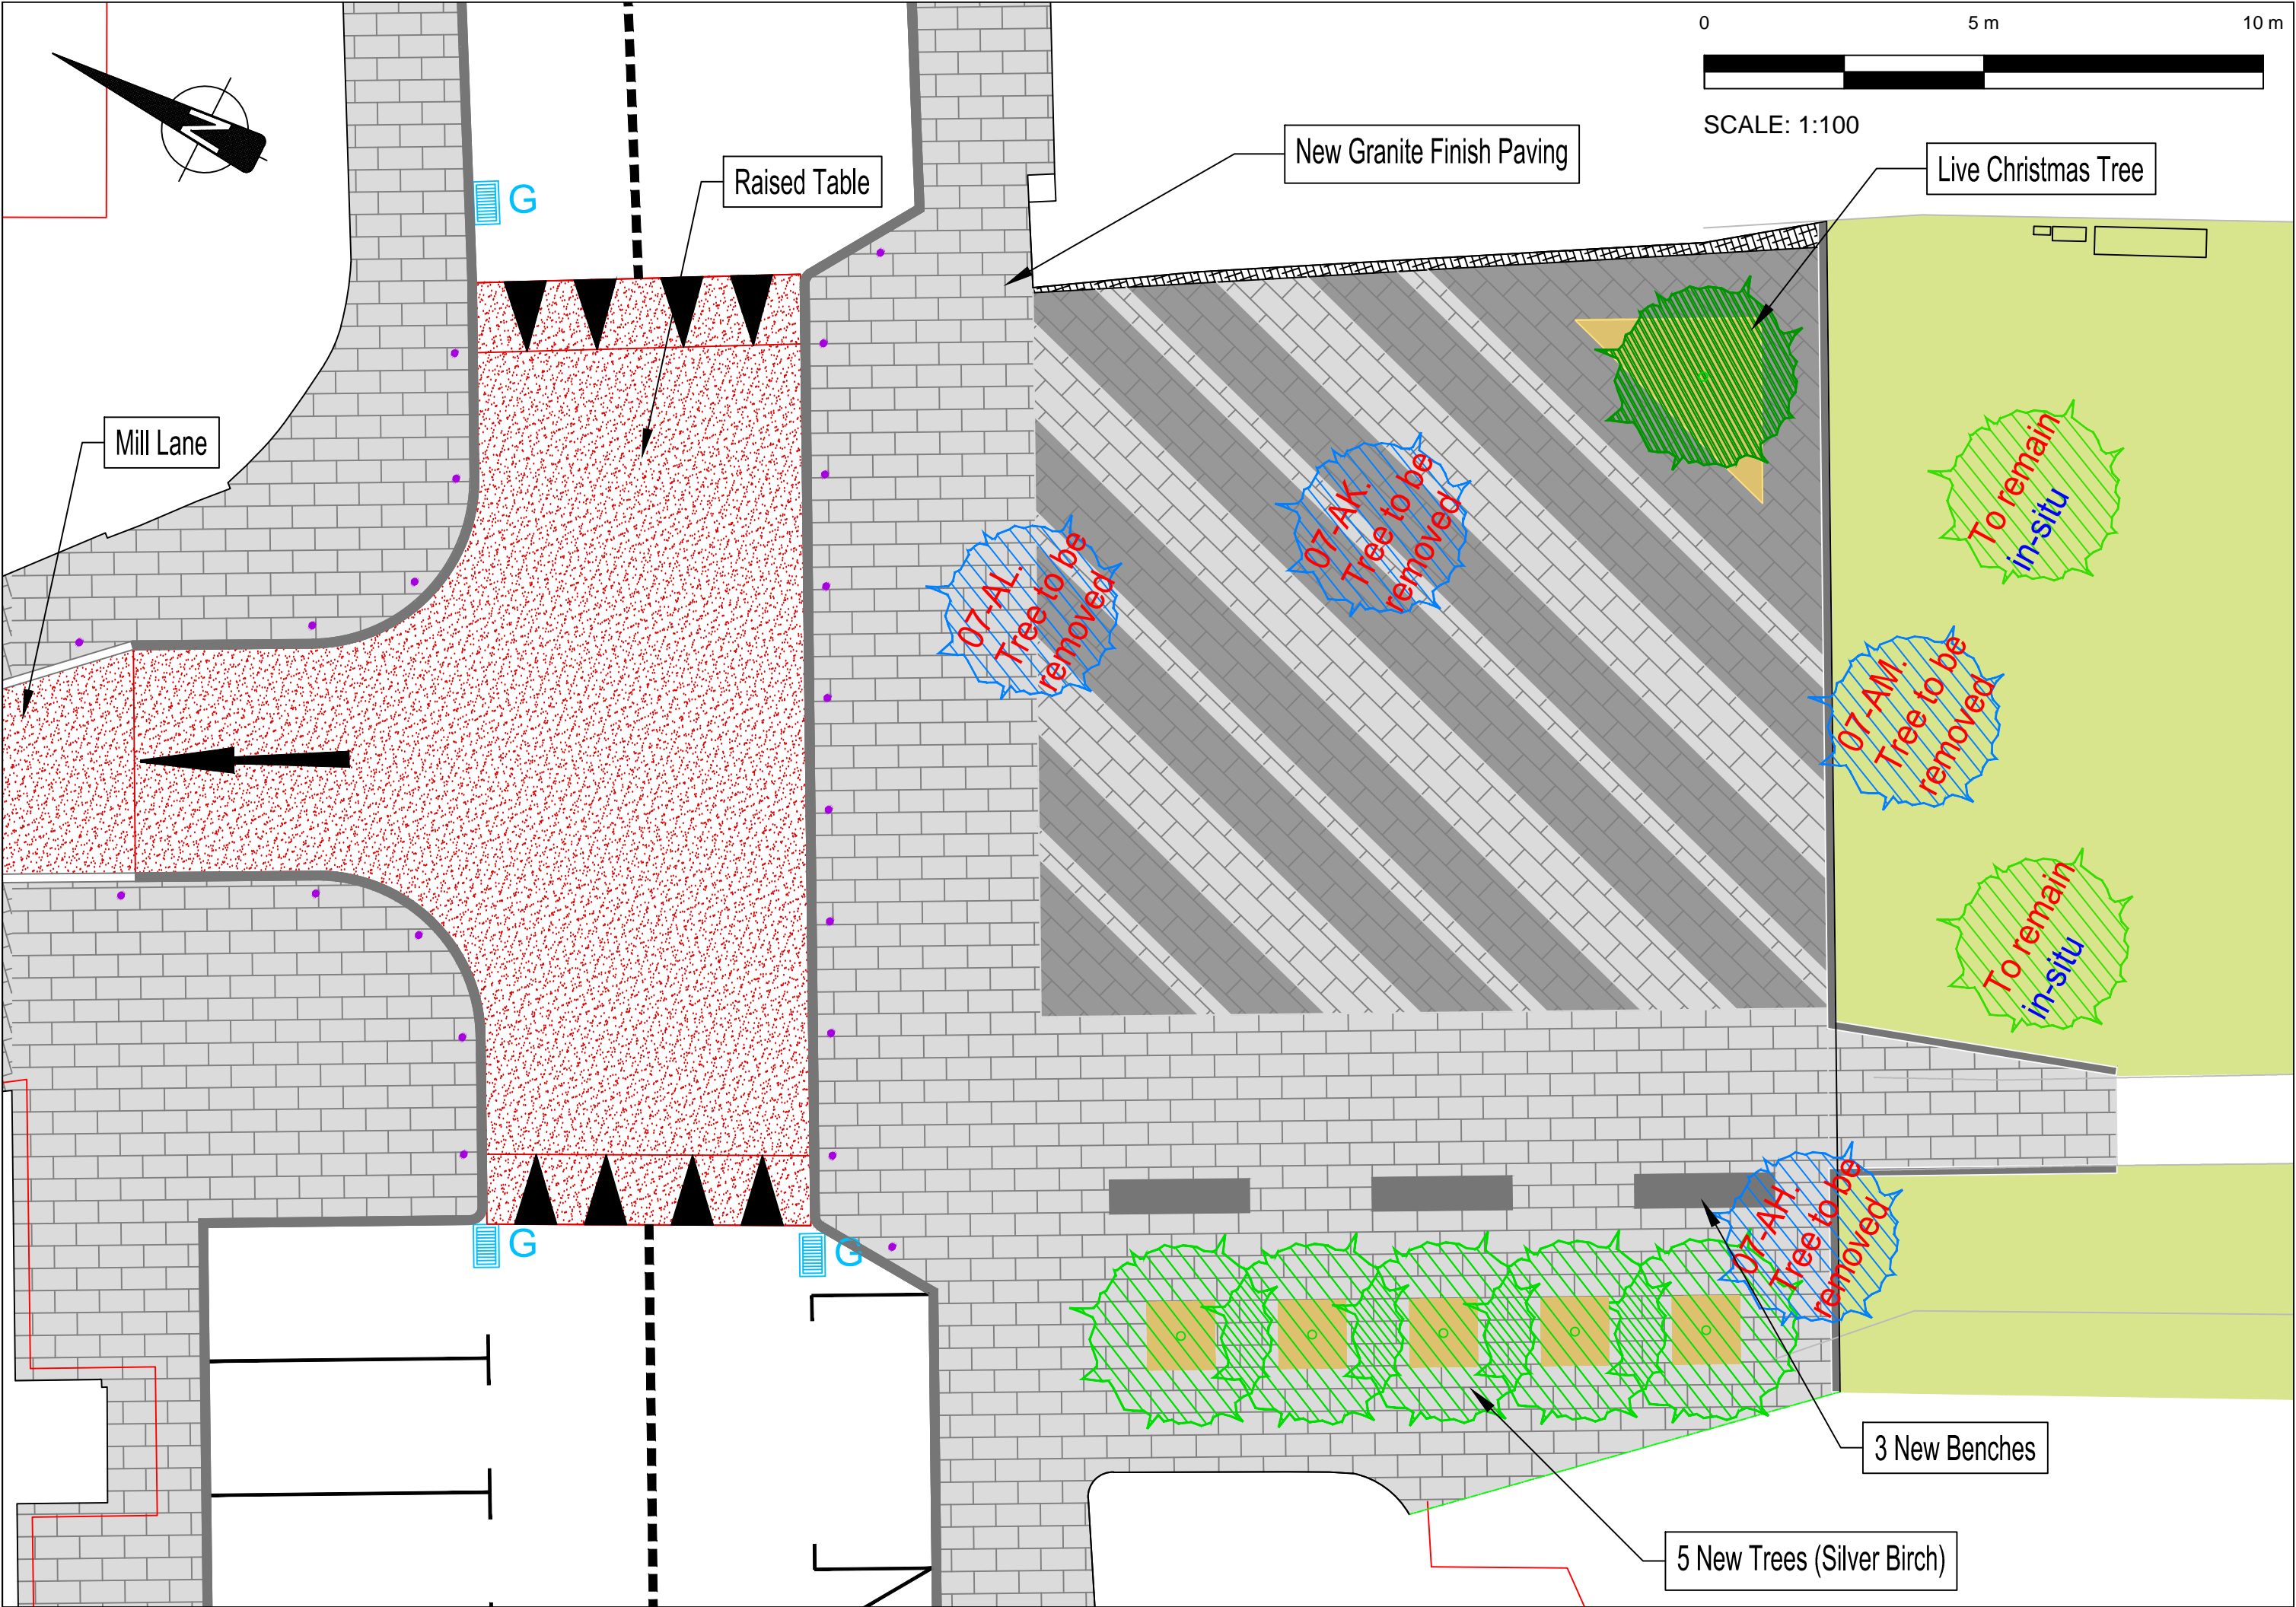

0 5 m 10 m

SCALE: 1:100

Mill Lane

Raised Table

New Granite Finish Paving

Live Christmas Tree

07-AL
Tree to be removed

07-AK
Tree to be removed

07-AM
Tree to be removed

To remain in-situ

To remain in-situ

07-AM
Tree to be removed

3 New Benches

5 New Trees (Silver Birch)

G

G