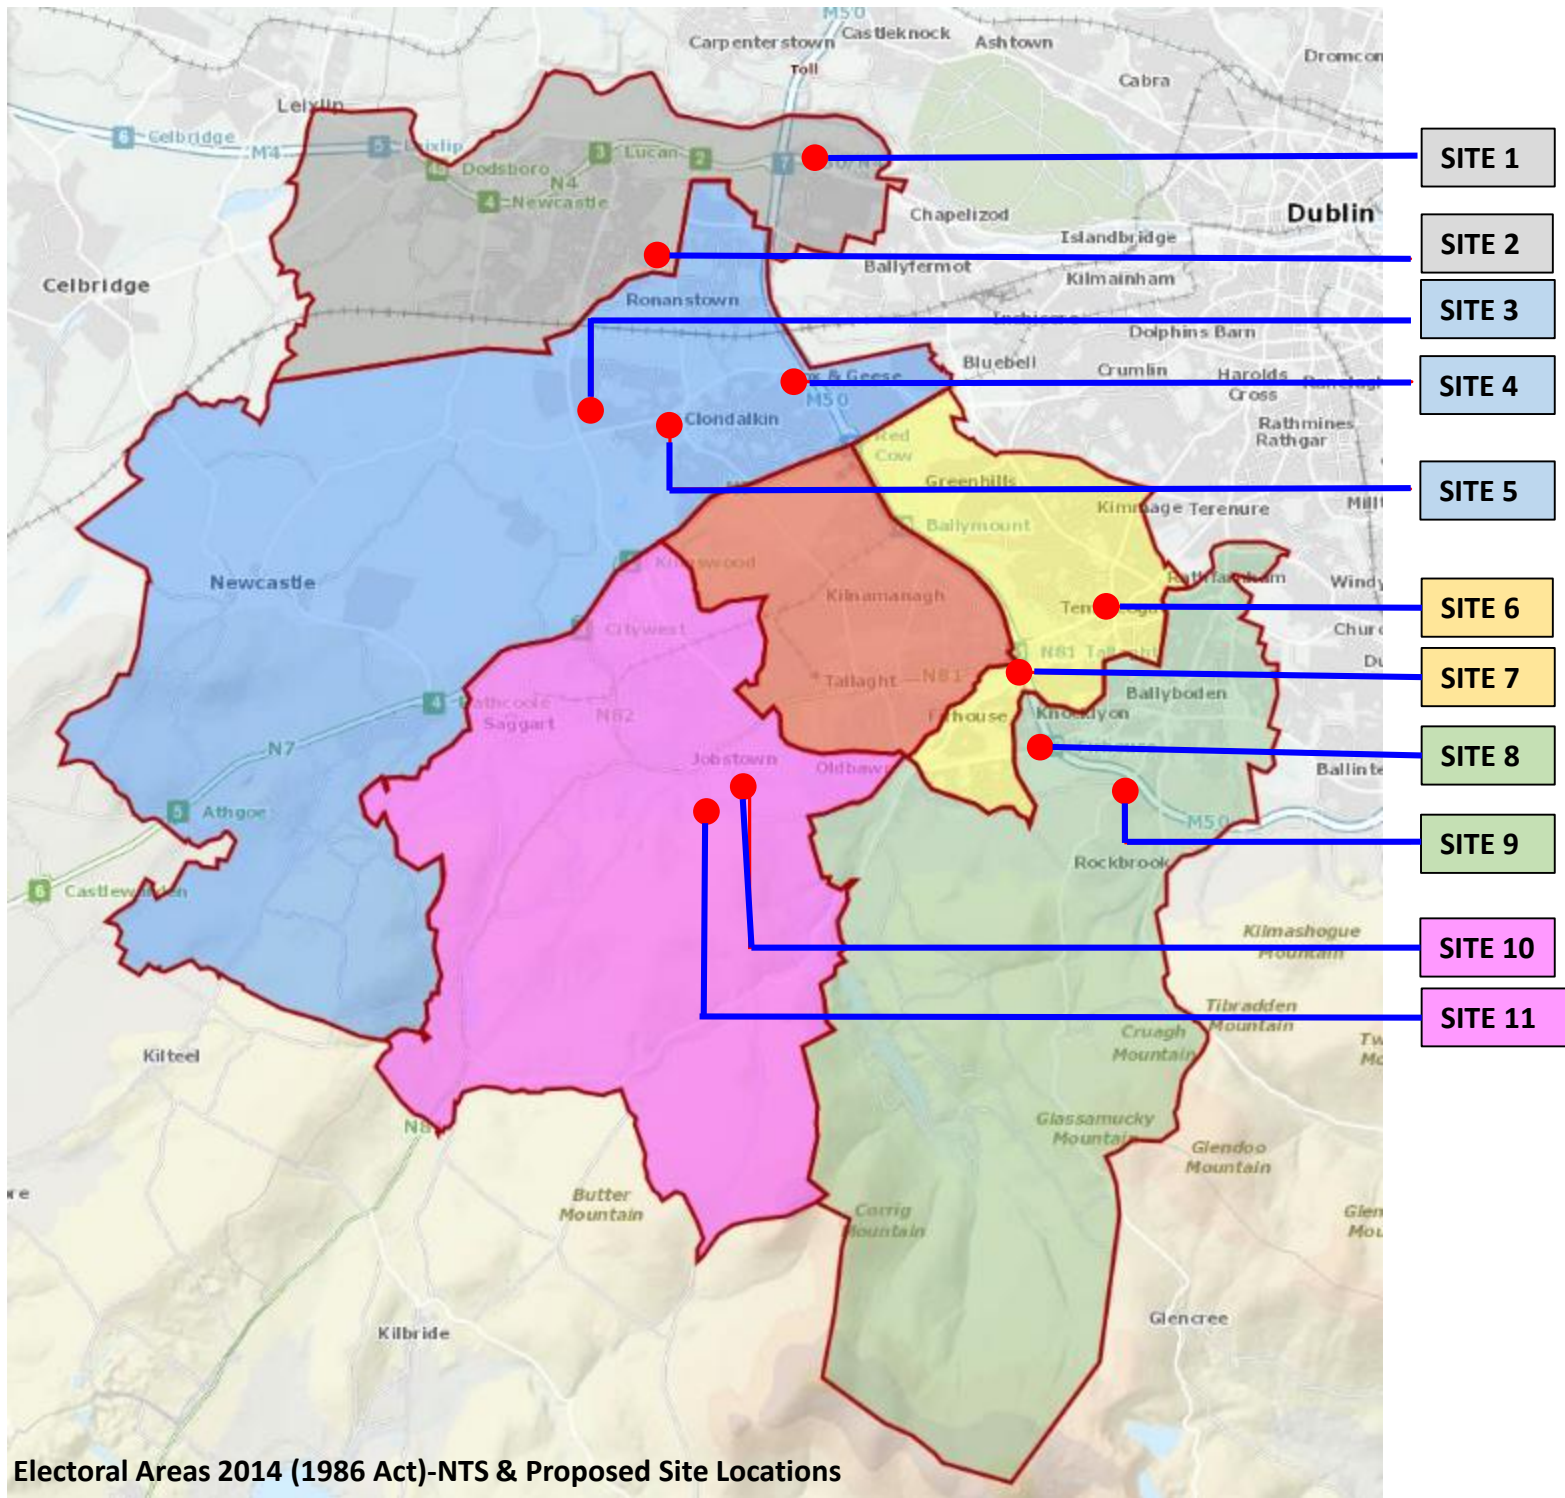

TALLAGHT

AREA COMMITTEE MEETING

AREA LEGEND:

- Lucan
- Clondalkin
- Templeogue-Terenure
- Tallaght Central
- Tallaght South
- Rathfarnham

Electoral Areas 2014 (1986 Act)-NTS & Proposed Site Locations

St. CATHERINES

Site Location Map-Site Area 3,405sqm

Site Constraints Map-NTS

Aerial Images

St. CATHERINES

352 SQ.M.
0.87 ACRES

4 NO. K5 HOUSE TYPES
3 NO. K4 HOUSE TYPES
6 NO. 2 BED APARTMENTS

13 NO. UNITS TOTAL

St. CATHERINES

HAZELGROVE

Site Location Map-Site Area 105,447sqm

Site Constraints Map-NTS

Aerial Images