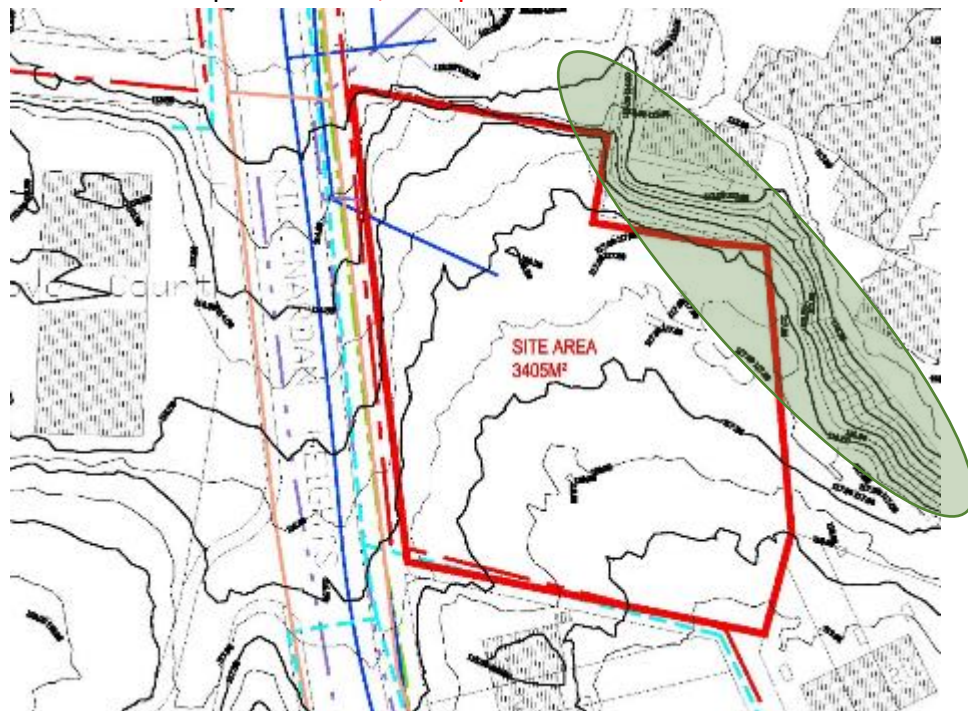

TALLAGHT

AREA COMMITTEE MEETING

AREA LEGEND:

- Lucan
- Clondalkin
- Templeogue-Terenure
- Tallaght Central
- Tallaght South
- Rathfarnham

Electoral Areas 2014 (1986 Act)-NTS & Proposed Site Locations

St. CATHERINES

Site Location Map-Site Area 3,405sqm

Site Constraints Map-NTS

Aerial Images

St. CATHERINES

352 SQ.M.
0.87 ACRES

4 NO. K5 HOUSE TYPES
3 NO. K4 HOUSE TYPES
6 NO. 2 BED APARTMENTS

13 NO. UNITS TOTAL

St. CATHERINES

HAZELGROVE

Site Location Map-Site Area 105,447sqm

Site Constraints Map-NTS

Aerial Images