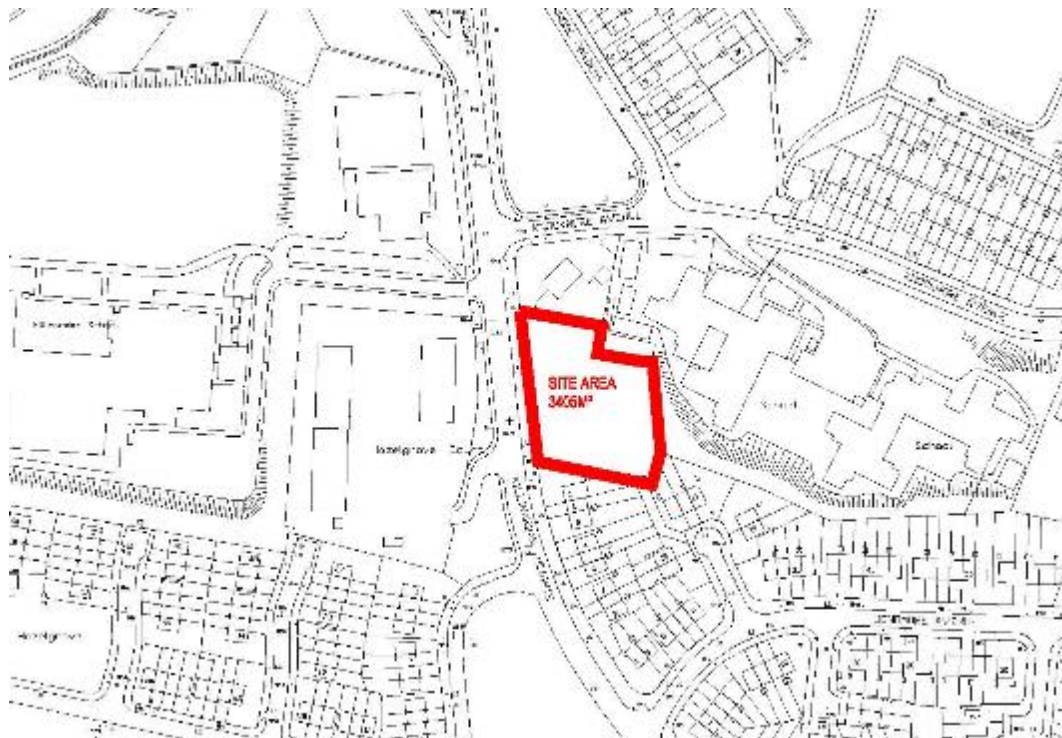

TALLAGHT

AREA COMMITTEE MEETING

AREA LEGEND:

- Lucan
- Clondalkin
- Templeogue-Terenure
- Tallaght Central
- Tallaght South
- Rathfarnham

Electoral Areas 2014 (1986 Act)-NTS & Proposed Site Locations

St. CATHERINES

Site Location Map-Site Area 3,405sqm

Site Constraints Map-NTS

Aerial Images

St. CATHERINES

352 SQ.M.
0.87 ACRES

4 NO. K5 HOUSE TYPES
3 NO. K4 HOUSE TYPES
6 NO. 2 BED APARTMENTS

13 NO. UNITS TOTAL

St. CATHERINES

HAZELGROVE

Site Location Map-Site Area 105,447sqm

Site Constraints Map-NTS

Aerial Images