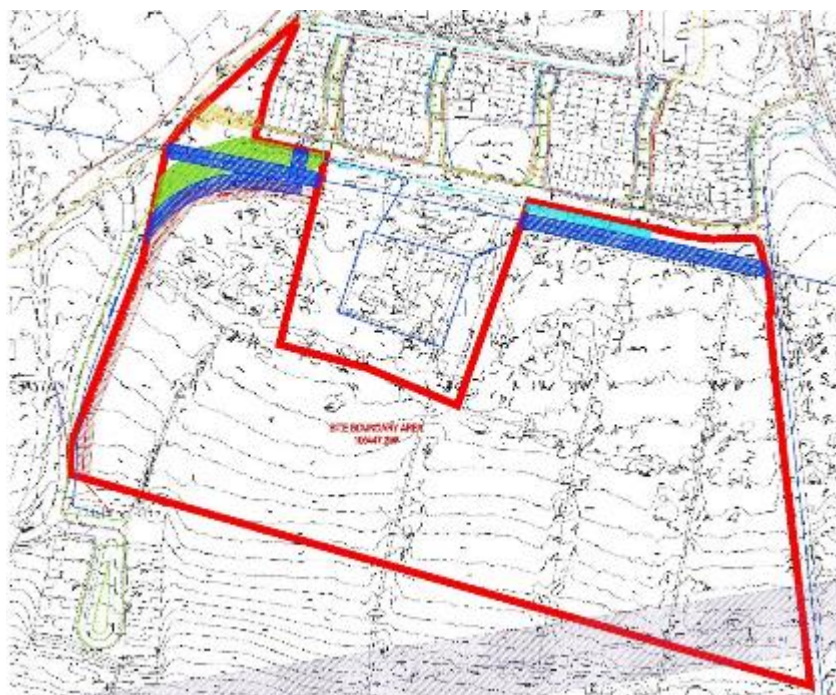

Site Location Map-Site Area 3,405sqm

Site Constraints Map-NTS

Aerial Images

St. CATHERINES

352 SQ.M.
0.87 ACRES

4 NO. K5 HOUSE TYPES
3 NO. K4 HOUSE TYPES
6 NO. 2 BED APARTMENTS

13 NO. UNITS TOTAL

St. CATHERINES

HAZELGROVE

Site Location Map-Site Area 105,447sqm

Site Constraints Map-NTS

Aerial Images