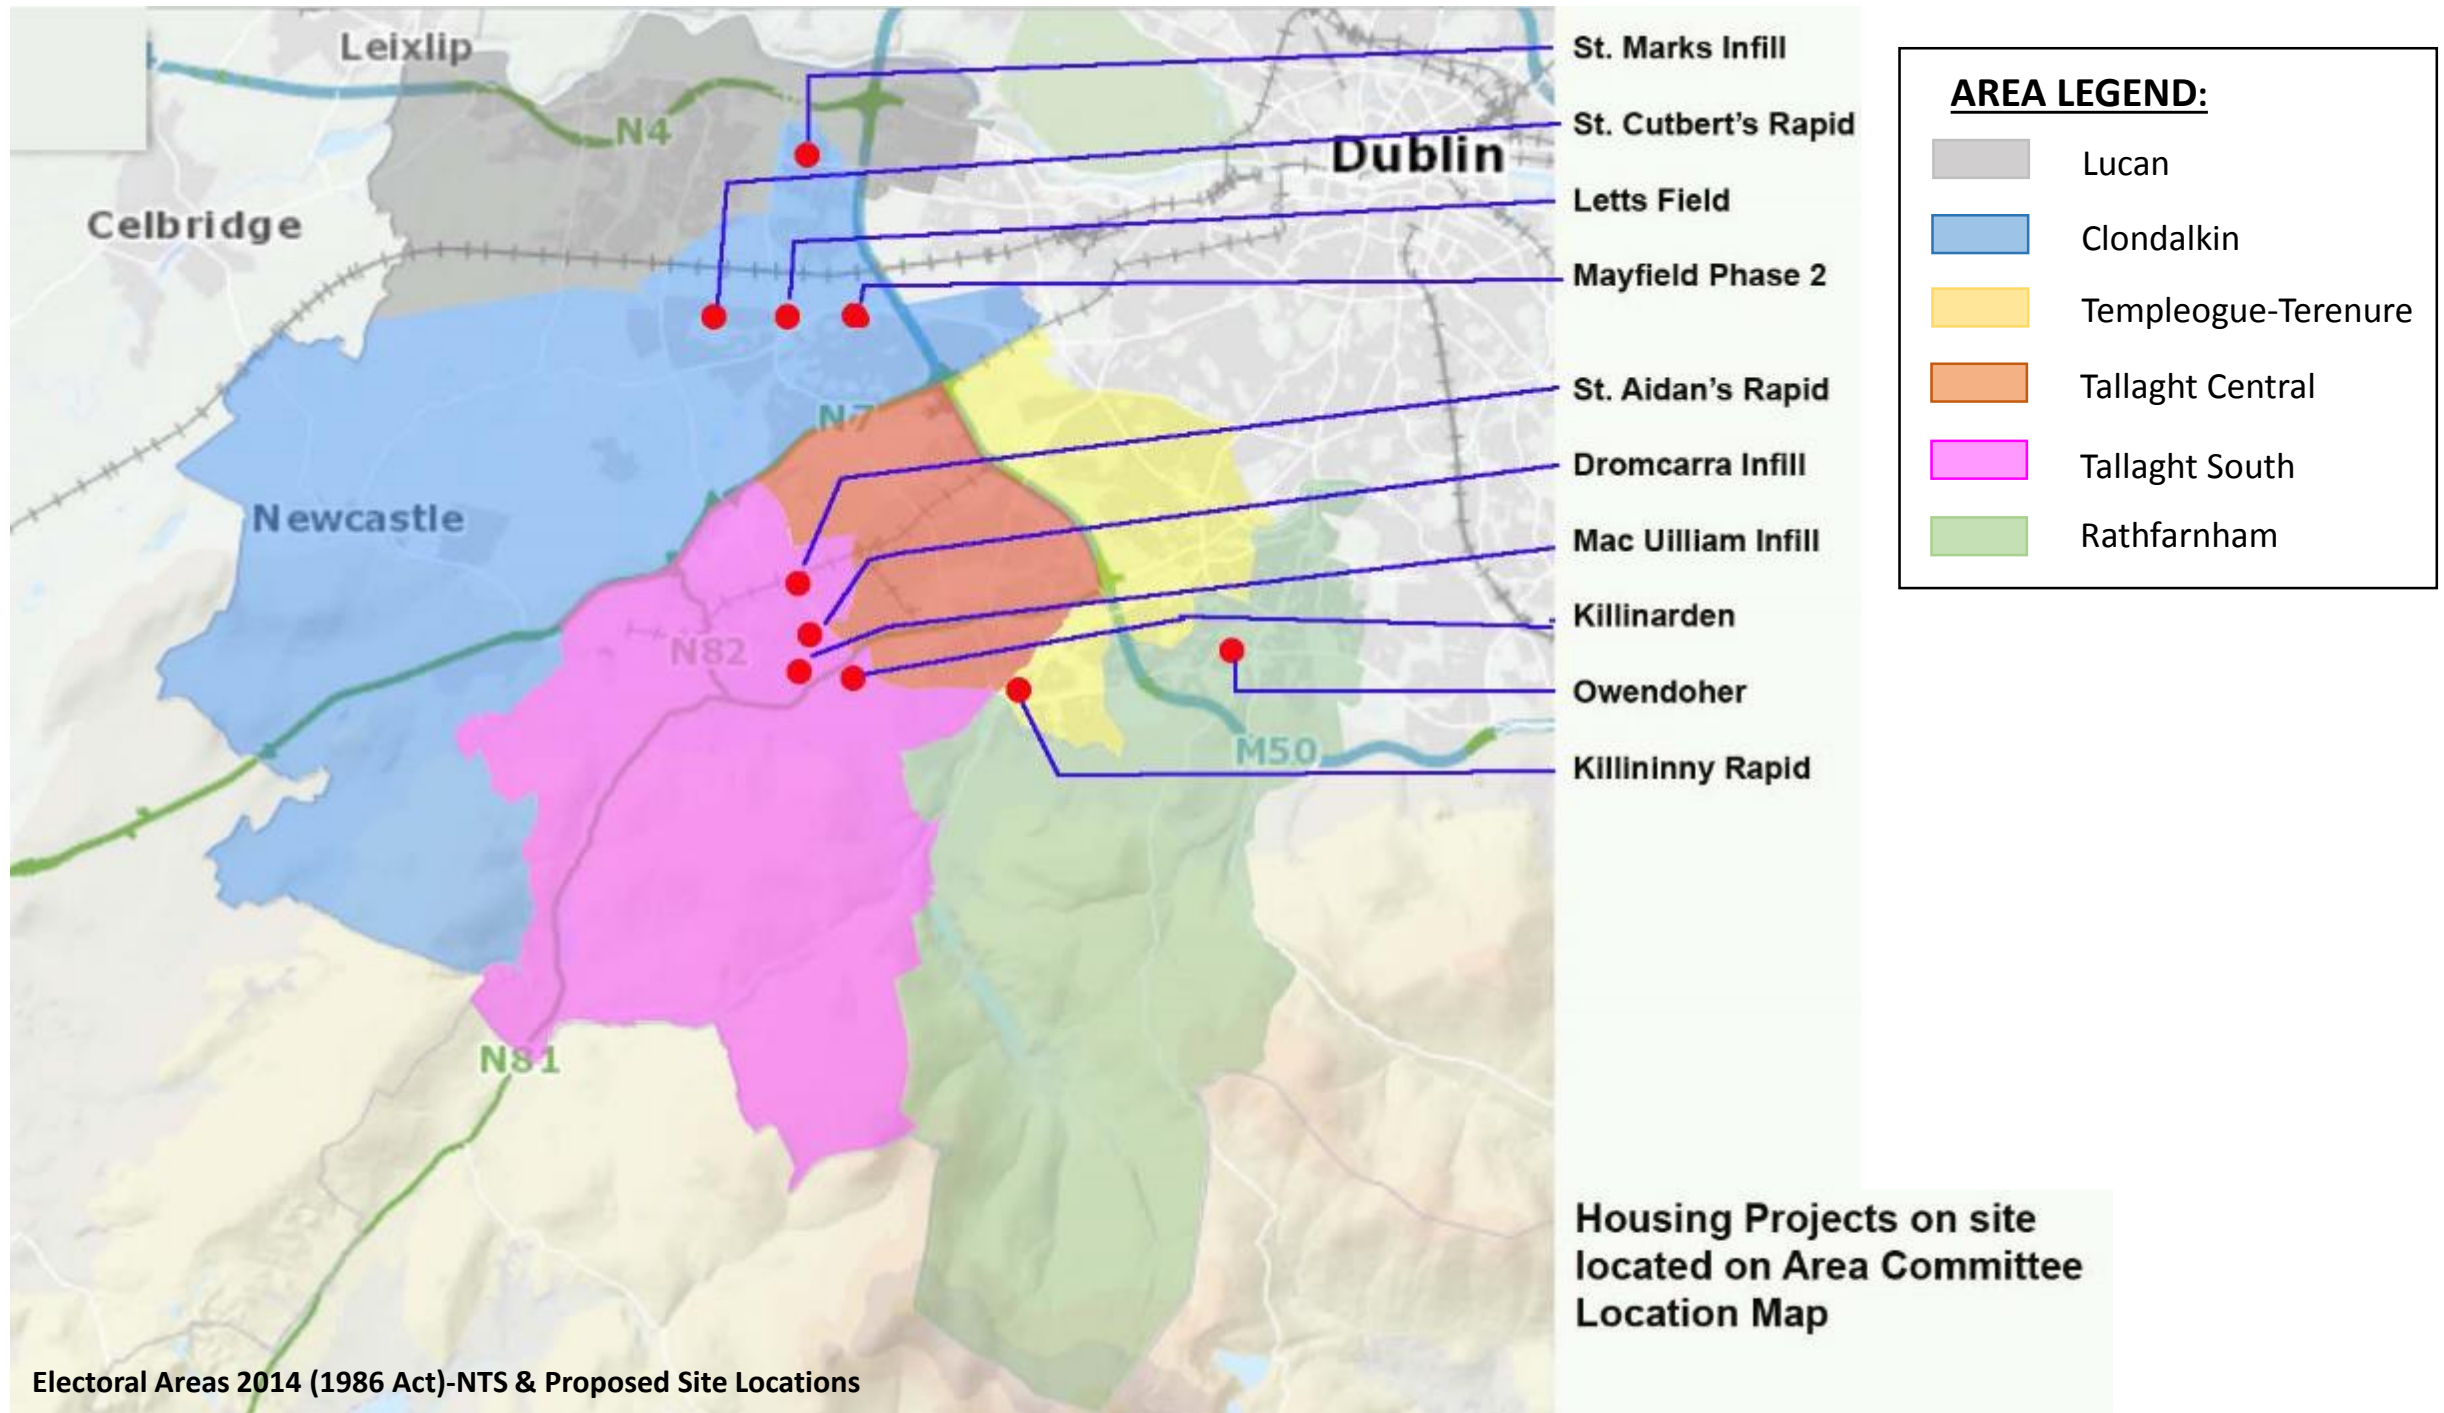

TALLAGHT

AREA COMMITTEE MEETING

AREA LEGEND:

- Lucan
- Clondalkin
- Templeogue-Terenure
- Tallaght Central
- Tallaght South
- Rathfarnham

Electoral Areas 2014 (1986 Act)-NTS & Proposed Site Locations

St. CATHERINES

Site Location Map-Site Area 3,405sqm

Site Constraints Map-NTS

Aerial Images

St. CATHERINES

352 SQ.M.
0.87 ACRES

4 NO. K5 HOUSE TYPES
3 NO. K4 HOUSE TYPES
6 NO. 2 BED APARTMENTS

13 NO. UNITS TOTAL

St. CATHERINES

HAZELGROVE

Site Location Map-Site Area 105,447sqm

Site Constraints Map-NTS

Aerial Images