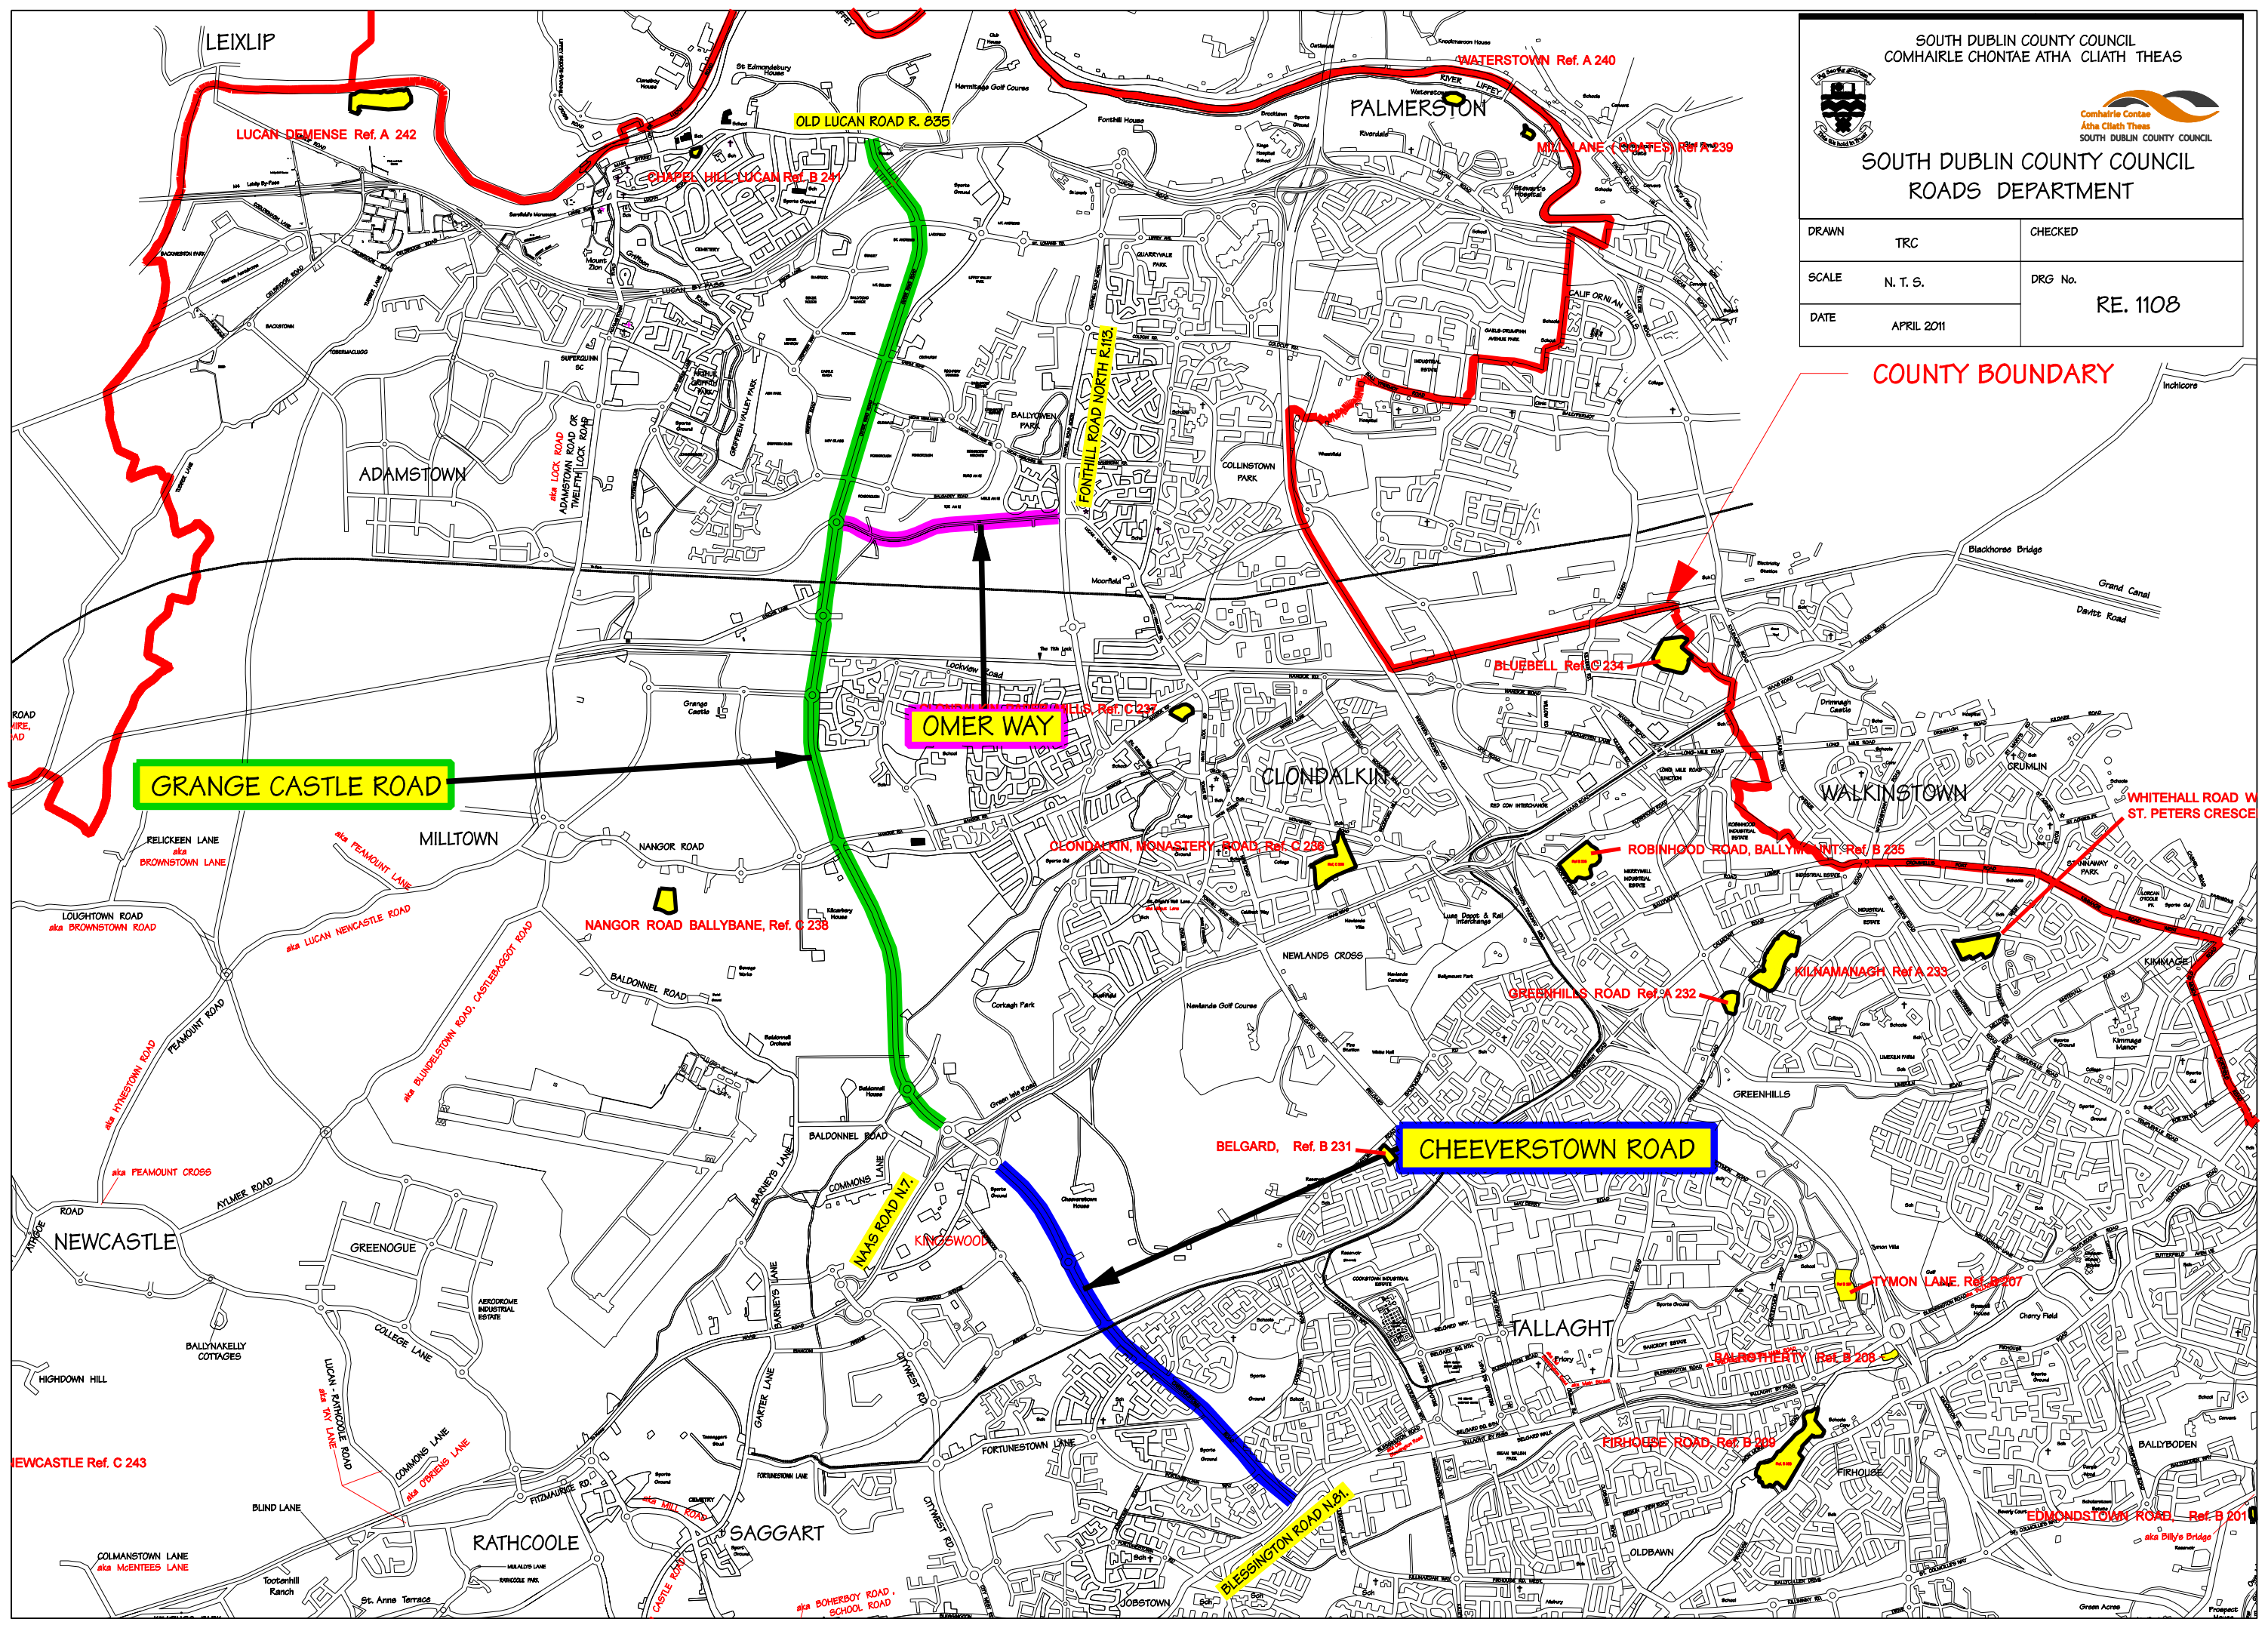

SOUTH DUBLIN COUNTY COUNCIL
COMHAIRLE CHONTAE ATHA CLIATH THEAS

**SOUTH DUBLIN COUNTY COUNCIL
ROADS DEPARTMENT**

| | | |
|-------|------------|----------|
| DRAWN | TRC | CHECKED |
| SCALE | N. T. S. | DRG No. |
| DATE | APRIL 2011 | RE. 1108 |

COUNTY BOUNDARY

GRANGE CASTLE ROAD

OMER WAY

CHEEVERSTOWN ROAD

MAY'S ROAD N.T.

BLESSINGTON ROAD N.T.