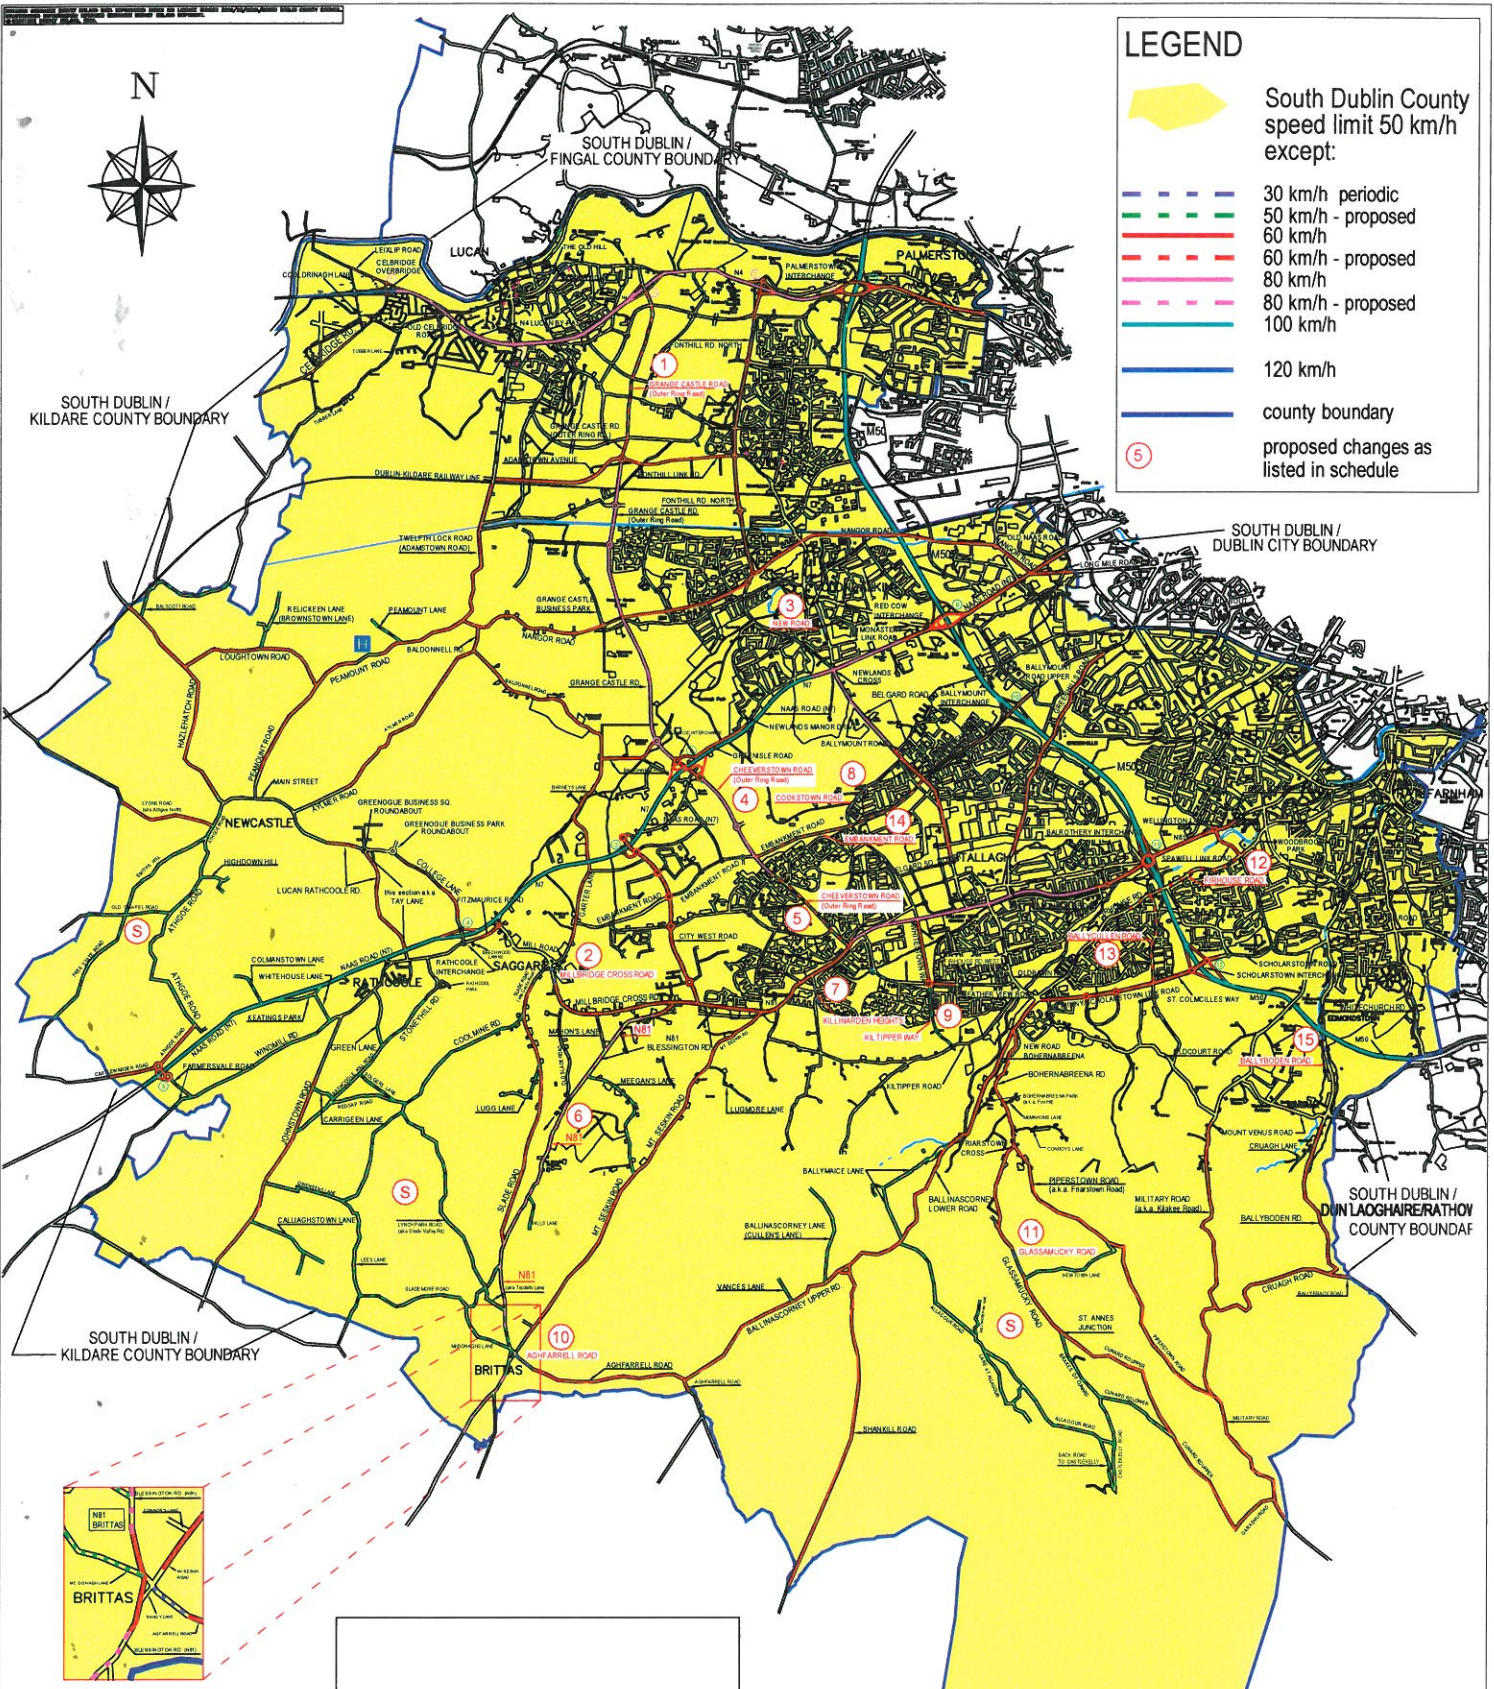

LEGEND

- South Dublin County speed limit 50 km/h except:
- 30 km/h periodic
- 50 km/h - proposed
- 60 km/h
- 60 km/h - proposed
- 80 km/h
- 80 km/h - proposed
- 100 km/h
- 120 km/h
- county boundary
- proposed changes as listed in schedule

PRESENT WHEN THE COMMON SEAL OF SOUTHDUBLIN COUNTY COUNCIL WAS AFFIXED HERE TO:-

MAYOR / DEPUTY MAYOR / NOMINATED EMPLOYEE OF SOUTH DUBLIN COUNTY COUNCIL

SDCC Seal Affixed _____ 2011

		A Body Corporate of South Dublin County Council A. De Longh (Mayor), P.A.M., B.Sc. C. O'Connell (Deputy Mayor), B.A., B.Sc. C. O'Connell (Deputy Mayor), B.A., B.Sc.	
SOUTH DUBLIN SPEED LIMITS		January 2011	
SPEED LIMIT REVIEW 2011		01/001/VH11	