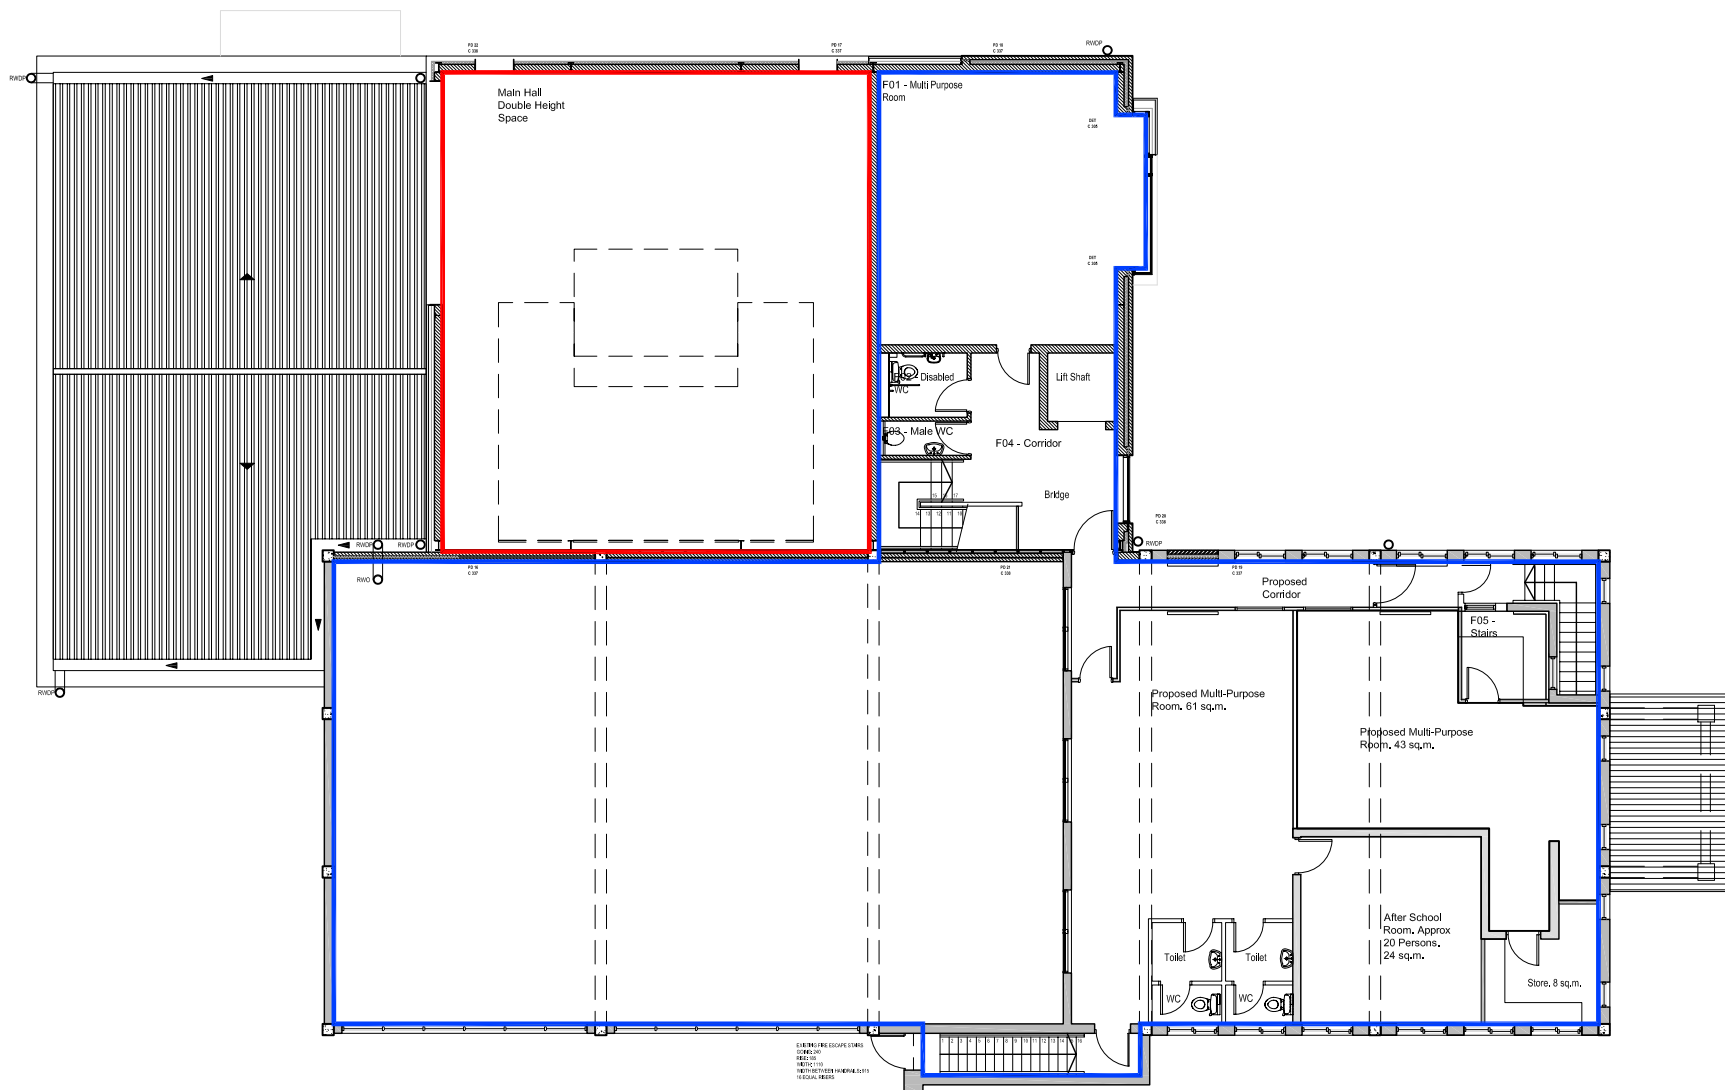

GROUND FLOOR PLANS

FIRST FLOOR PLANS

Comhairle Contae
 Átha Cliath Theas
 South Dublin County Council
 Architects' Department,
 County Hall, Tallaght,
 Dublin 24.
 Tel: 01 414 9000
 County Architect - Eddie Conroy
 B. Arch., M. Arch.Sc., FRUA.

PROJECT:
 NEILSTOWN BOXING CLUB
 & NEILSTOWN COMMUNITY
 CENTRE

DRAWING:
 FLOOR PLANS

INFORMATION

SCALE: 1:200	PAPER SIZE: A3
DRAWN BY: RH	CHECKED BY: MOS
JOB NO. 200711	DRAWING NO. 102
DATE OF ORIGIN: NOV 2010	REV: -