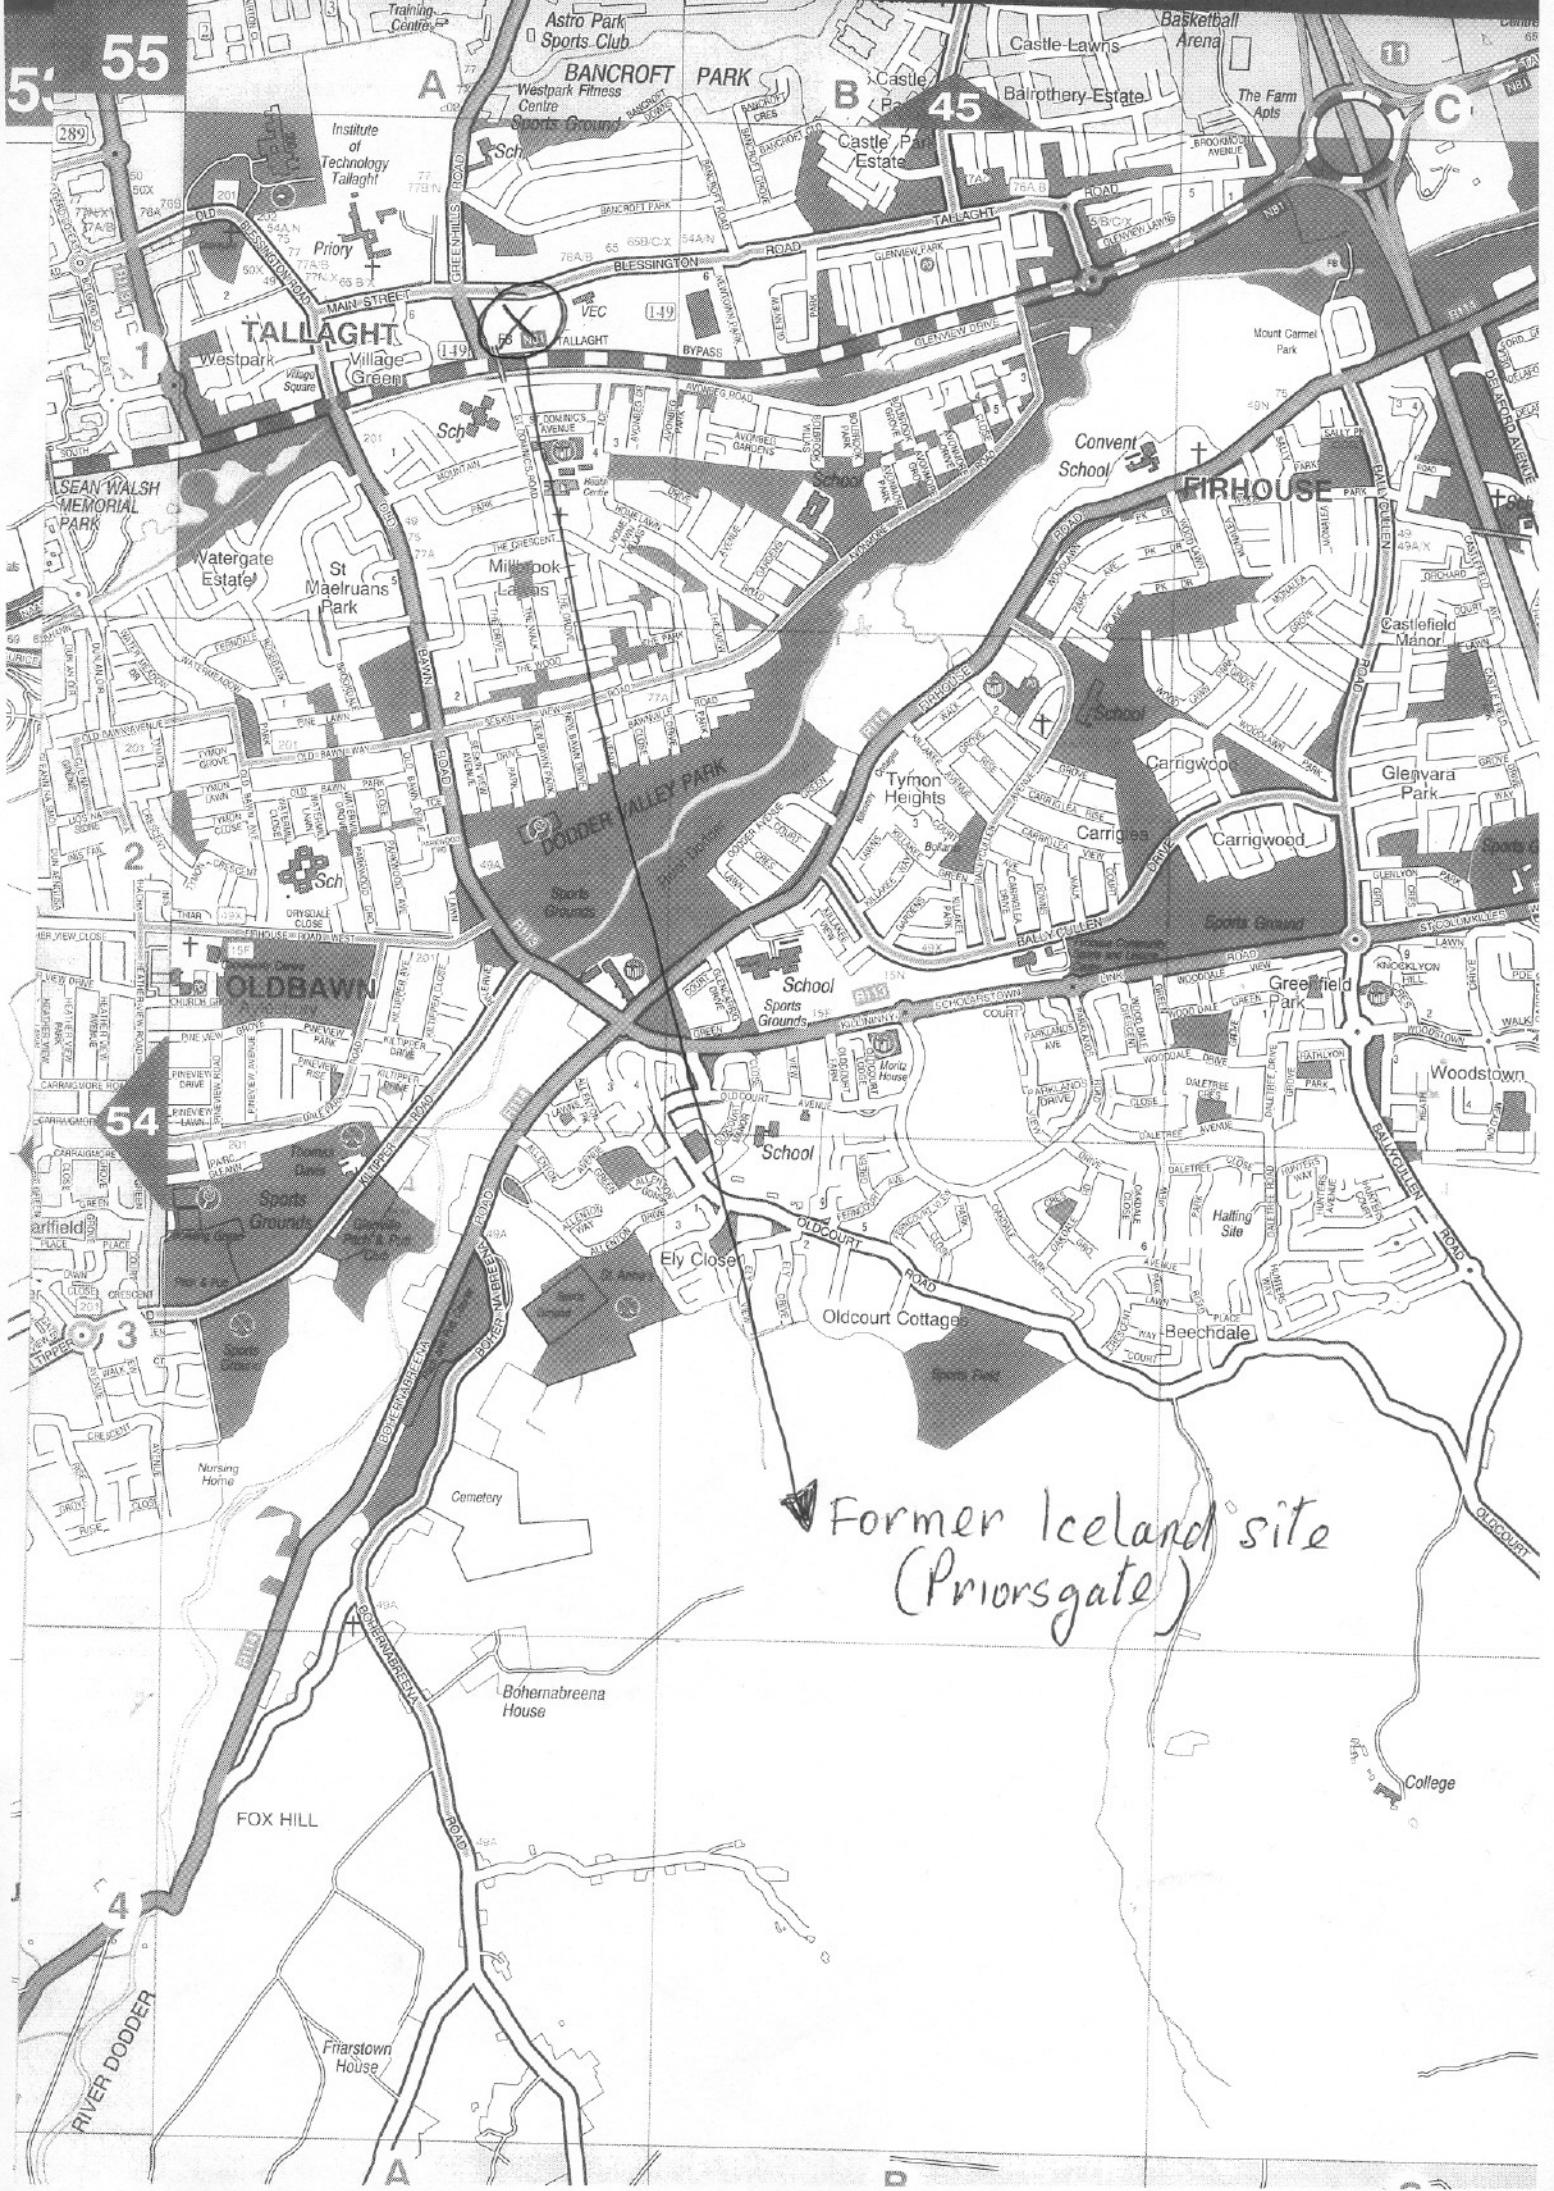

5 55

45

1

2

54

3

4

Former Iceland site
(Priorsgate)

Map Labels:

- Top Left:** Cheevers Town Training Centre, Astro Park Sports Club, BANCROFT PARK, Westpark Fitness Centre Sports Ground.
- Top Center:** Castle Park Estate, Castle Park Estate, Castle Park Estate.
- Top Right:** Castle Lawn, Basketball Arena, The Farm Apts, BAIROTHRY ESTATE.
- Center:** TALLAGHT, Westpark, Village Green, Convent School, Firhouse, Dodder Valley Park, Tynon Heights, Carrigwood, Carrigba, Carrigwood, Greenfield Park, Woodstown.
- Bottom Left:** SEAN WALSH MEMORIAL PARK, Watergate Estate, St Maelruans Park, Millbrook, Oldbawn, Fox Hill, Friarstown House, RIVER DODDER.
- Bottom Center:** Ely Close, Oldcourt Cottage, Bohernabreena House, Cemetery.
- Bottom Right:** Beechdale, College.