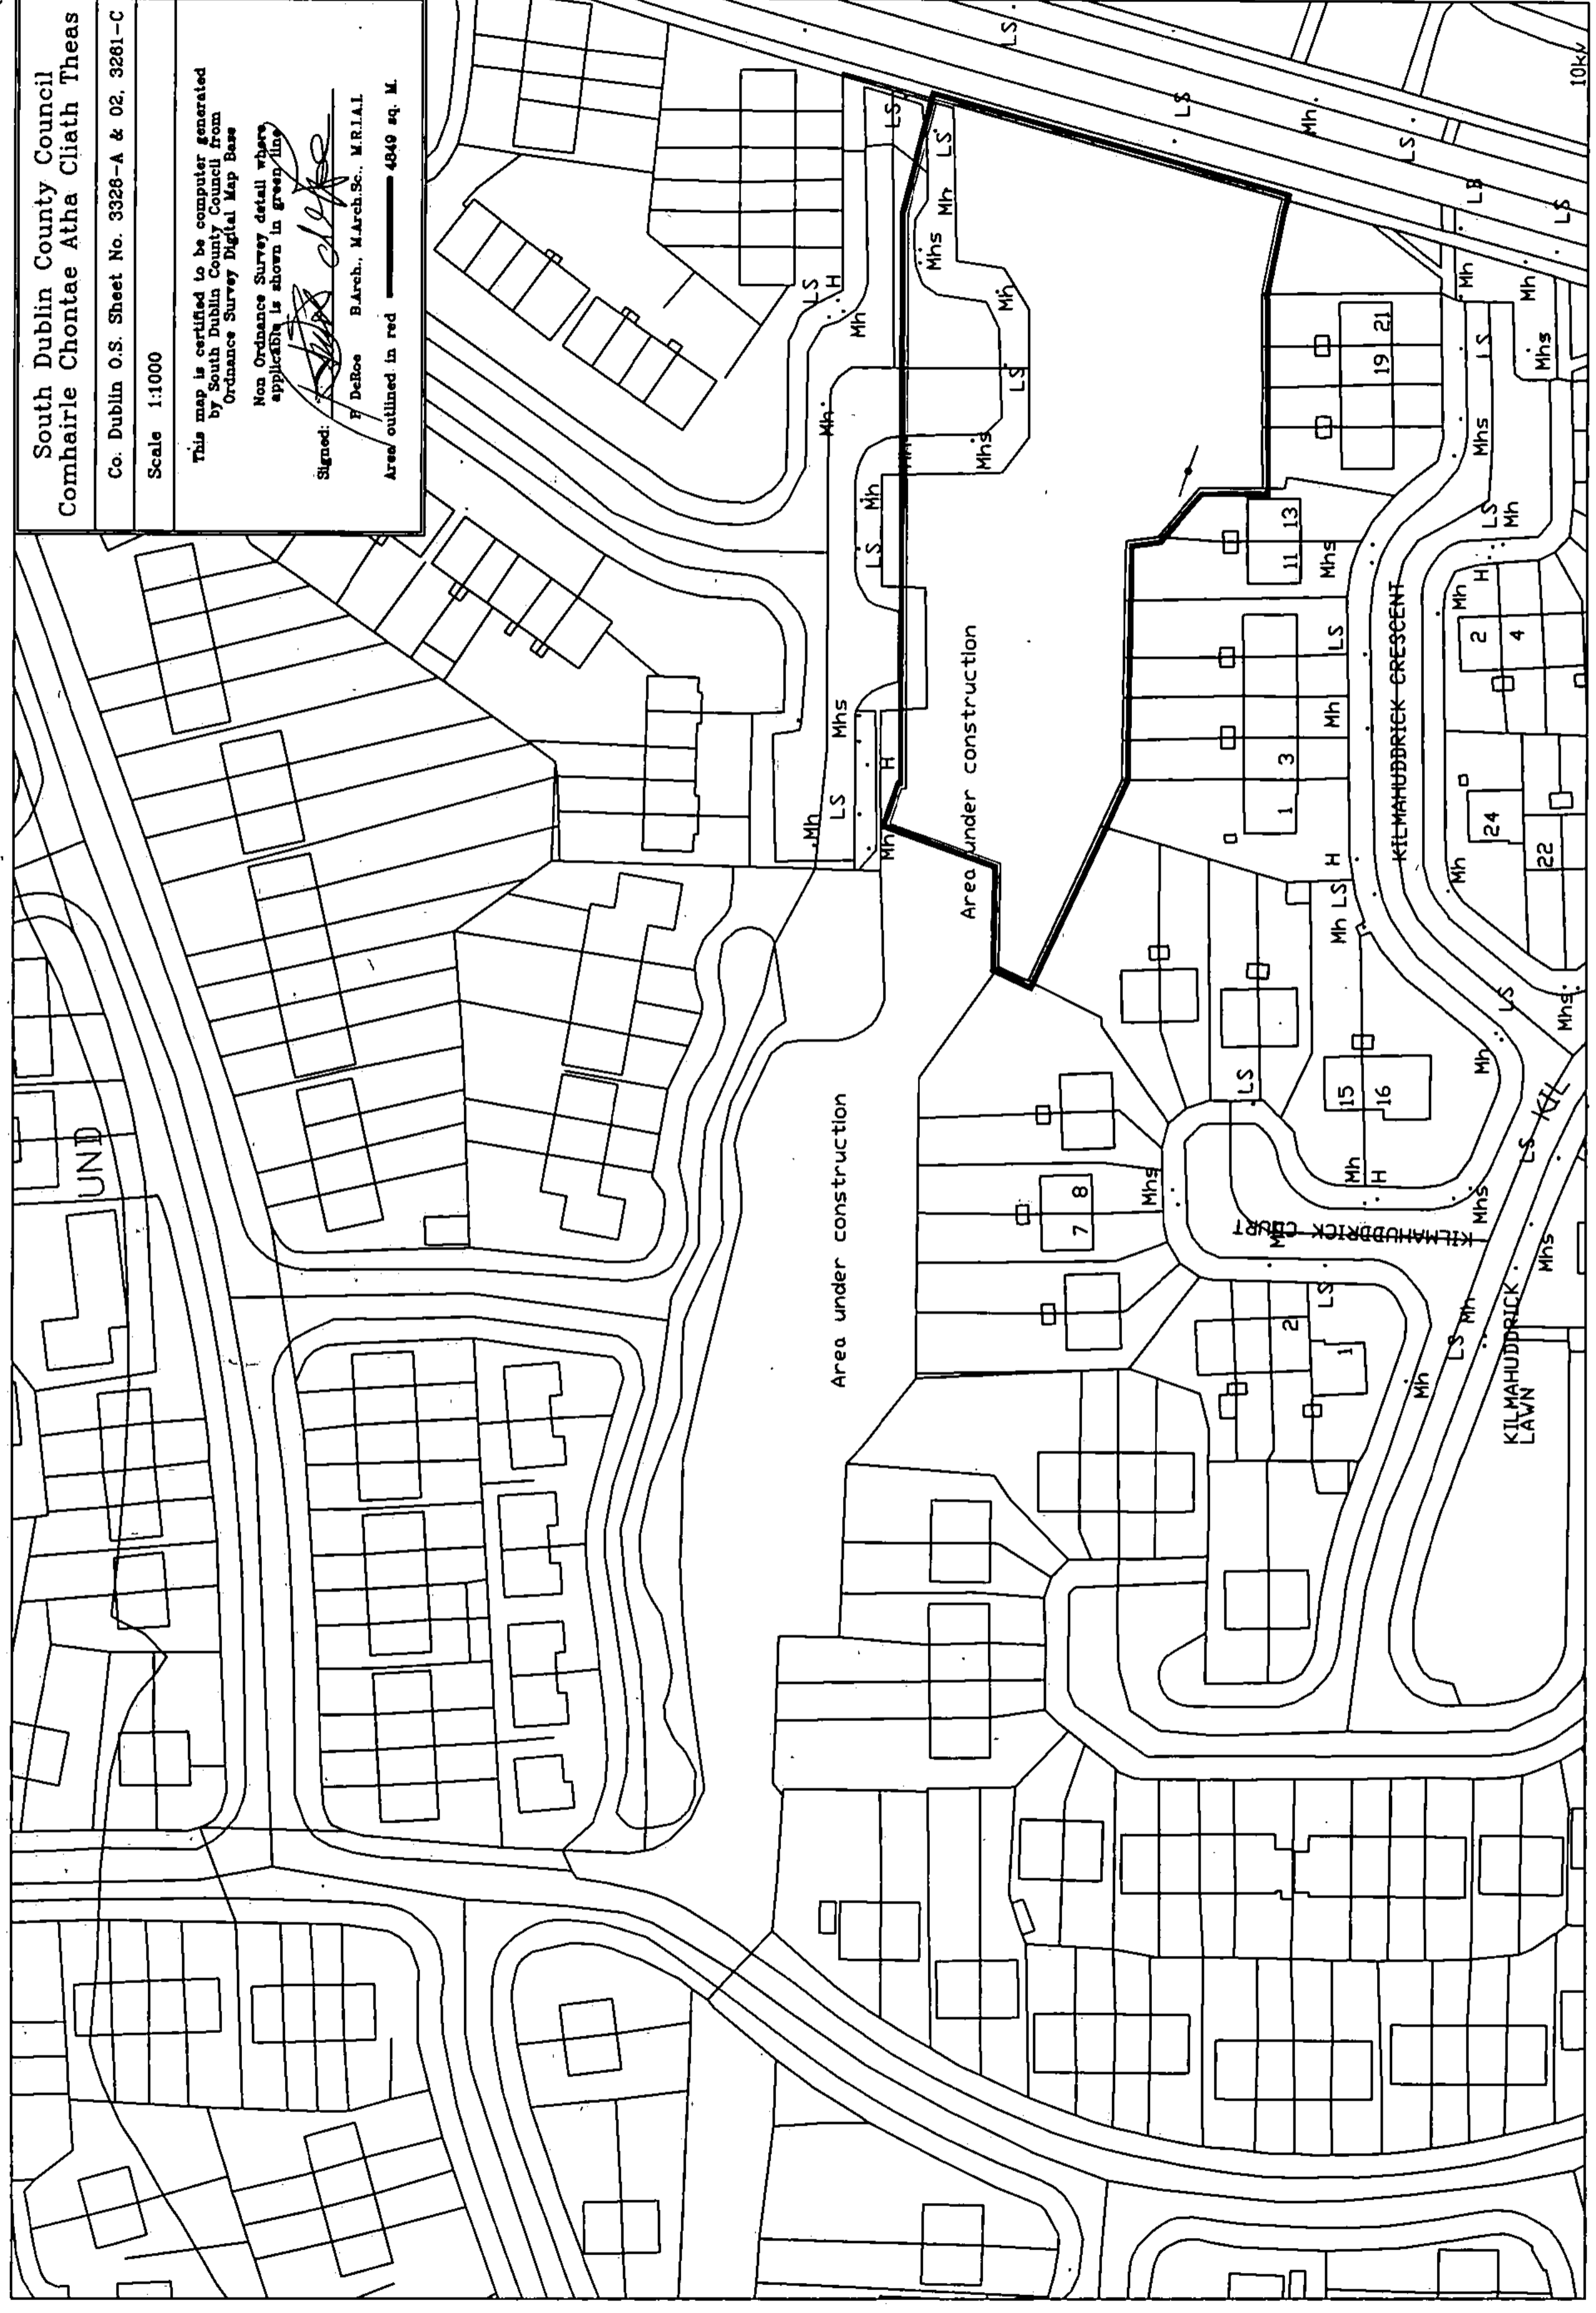

305020 232120

231880 305020

South Dublin County Council
 Comhairle Chontae Atha Cliath Theas

Co. Dublin O.S. Sheet No. 3328-A & 02, 3281-C

Scale 1:1000

This map is certified to be computer generated
 by South Dublin County Council from
 Ordnance Survey Digital Map Base

Non Ordnance Survey detail where
 applicable is shown in green line

Signed: *[Signature]*
 P. DeBoe B.Arch., M.Arch.Sc., M.R.I.A.I.

Area outlined in red — 4949 sq. M.

304670 232120

231880 304670