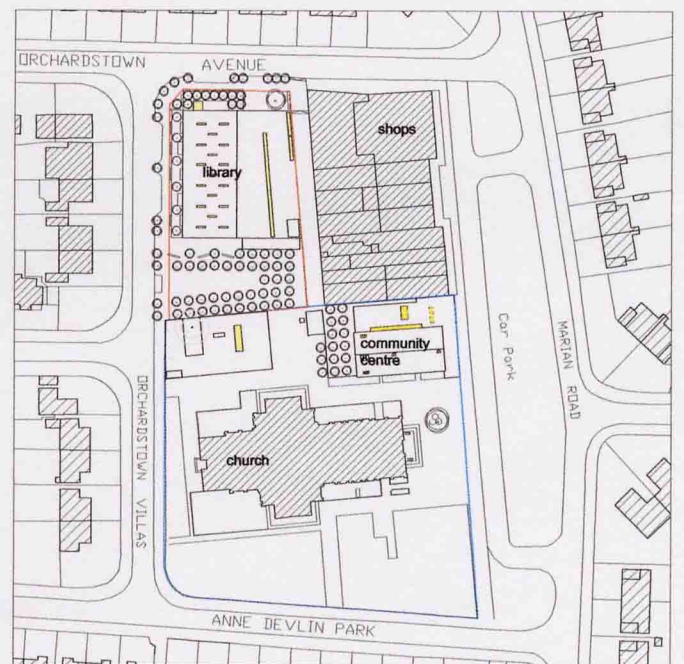

library

pastoral centre

community centre

church

box  
architecture  
30 blackpitts  
dublin 8  
p 01 47 37 106  
f 01 47 37 099  
e info@box.ie  
w www.box.ie

proposed site plan 1:500

existing site plan 1:1000

proposed site plan 1:1000