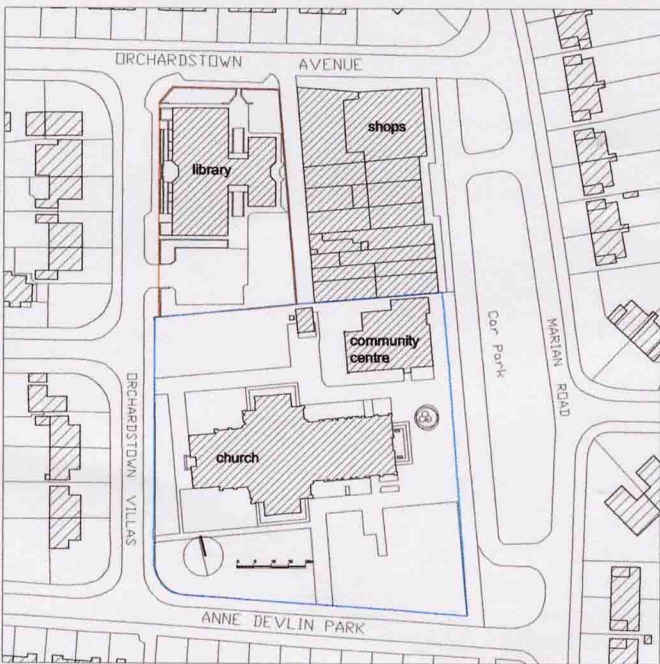

library

pastoral centre

community centre

church

box  
architecture  
30 blackpitts  
dublin 8  
p 01 47 37 106  
f 01 47 37 099  
e info@box.ie  
w www.box.ie

proposed site plan 1:500

existing site plan 1:1000

proposed site plan 1:1000