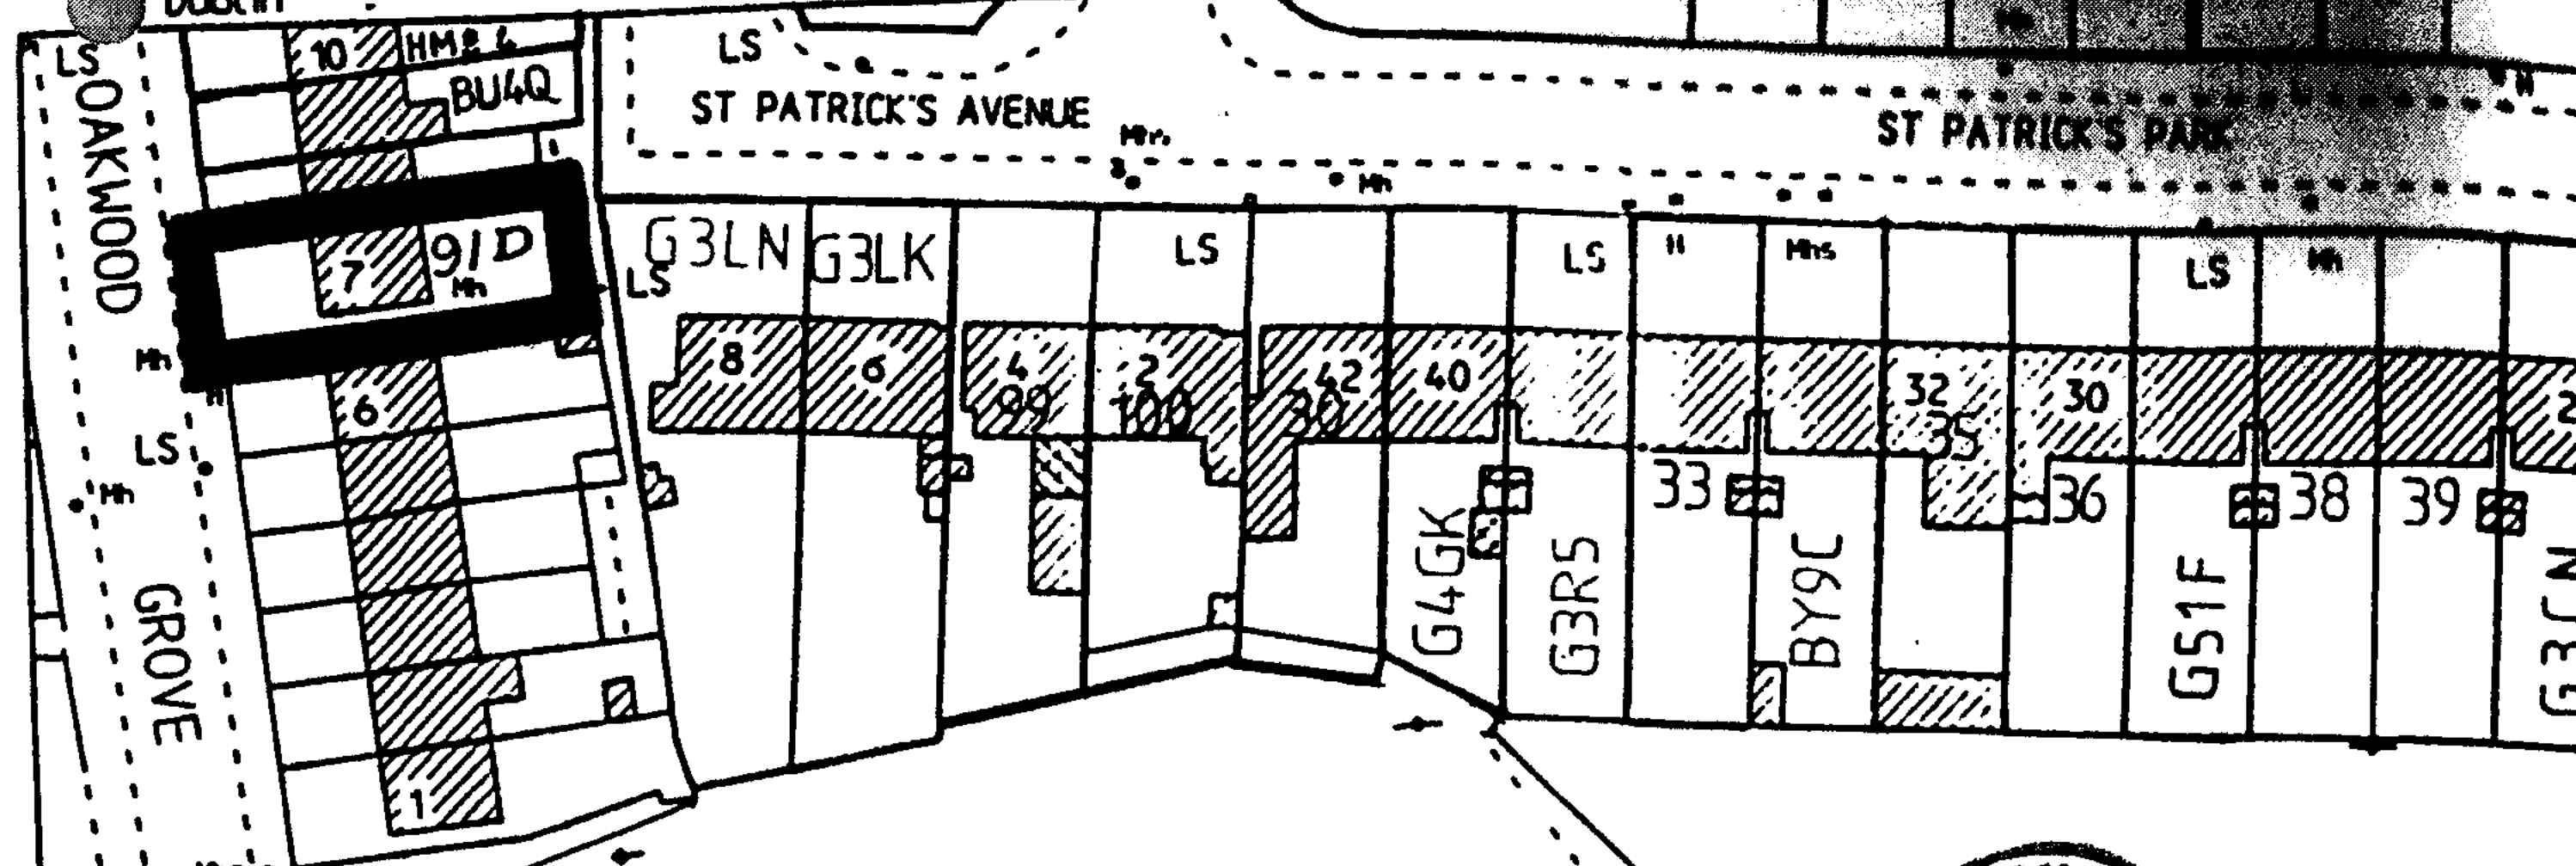

SEE 17/15 065

28 29 911

Contae Baile Átha Cliath
Dublin

20

DN040631 L : FP1

319