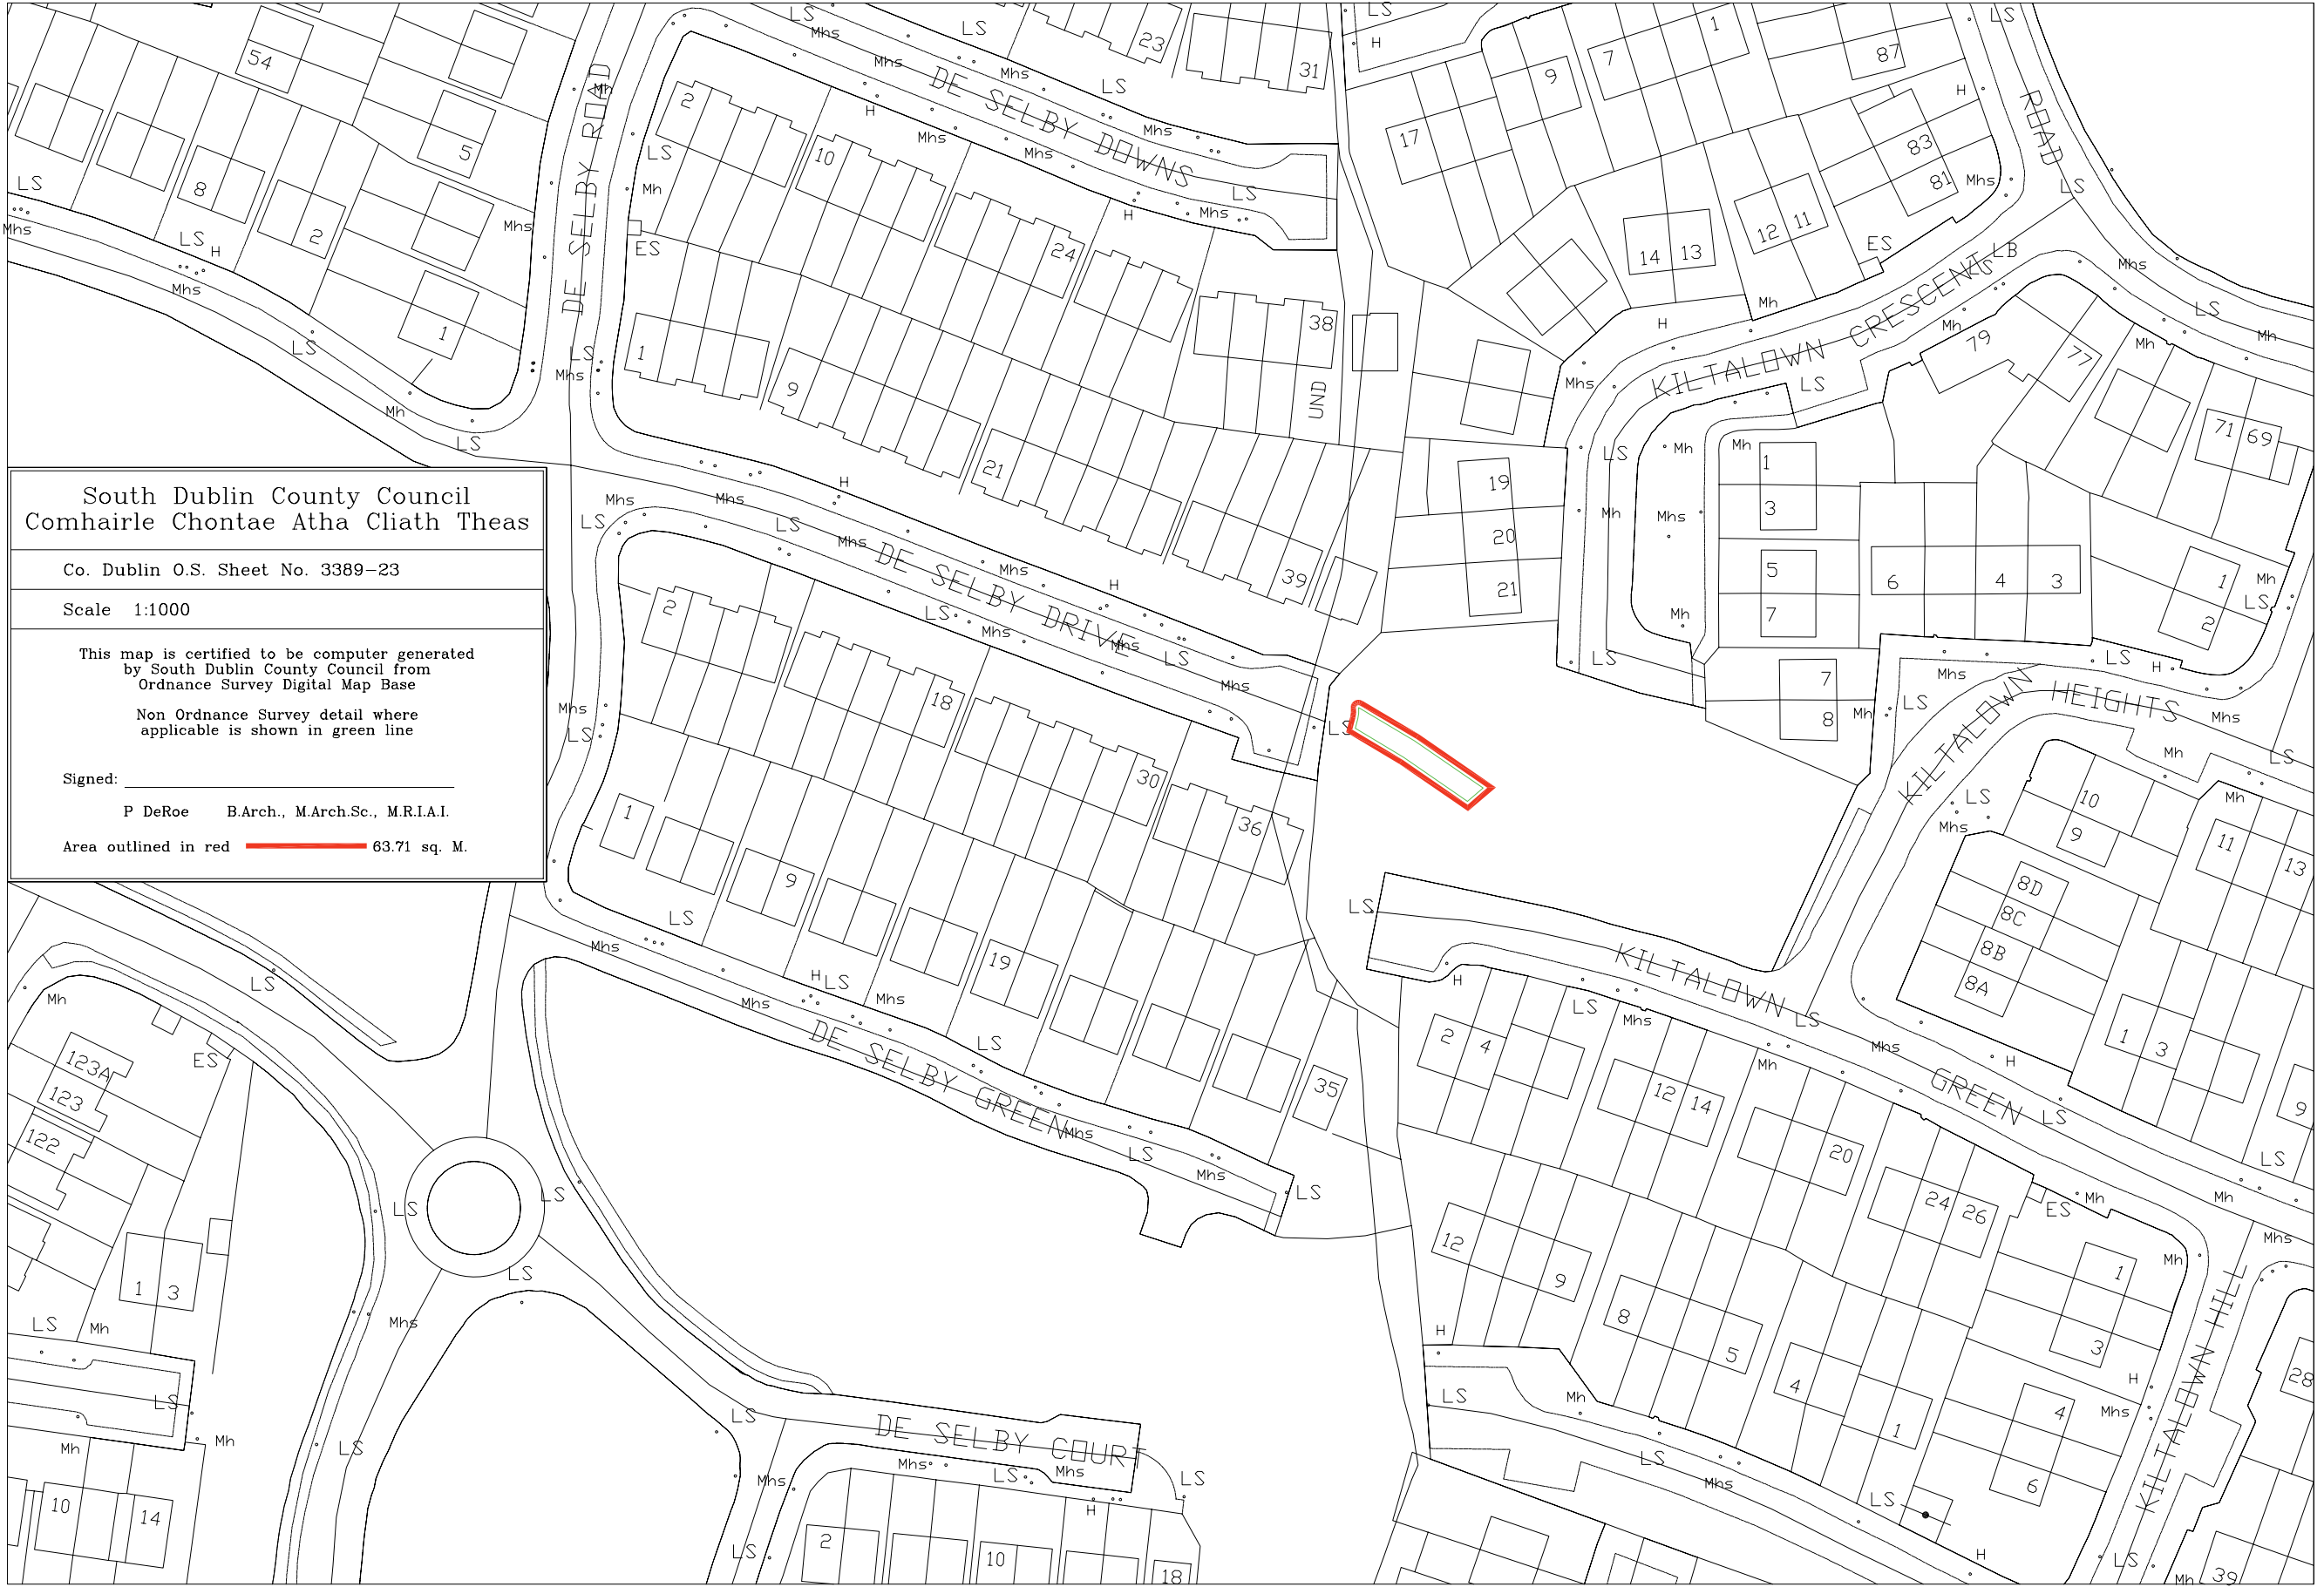

226410 306050

226410 306400

South Dublin County Council
Comhairle Chontae Atha Cliath Theas

Co. Dublin O.S. Sheet No. 3389-23

Scale 1:1000

This map is certified to be computer generated
by South Dublin County Council from
Ordnance Survey Digital Map Base

Non Ordnance Survey detail where
applicable is shown in green line

Signed: _____

P DeRoe B.Arch., M.Arch.Sc., M.R.I.A.I.

Area outlined in red █ 63.71 sq. M.

226170 306050

226170 306400